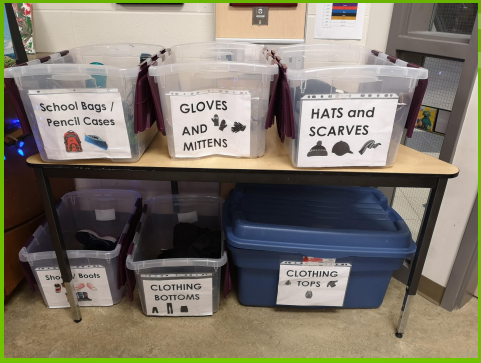

NB#2

-Closed

After School

-Sign-out

In the library...

Book Returns

**PELLETIER /
FURNESS**

SMITH / CAIRNS

Lost and Found area has been moved.

It is now beside Mrs. Brucculieri's desk.

Green Team is
recruiting!

Interested students
in Grades 4-8.

Meeting 1st break today
10:30 am in the gym.

Beyblade Club Meeting - Tomorrow