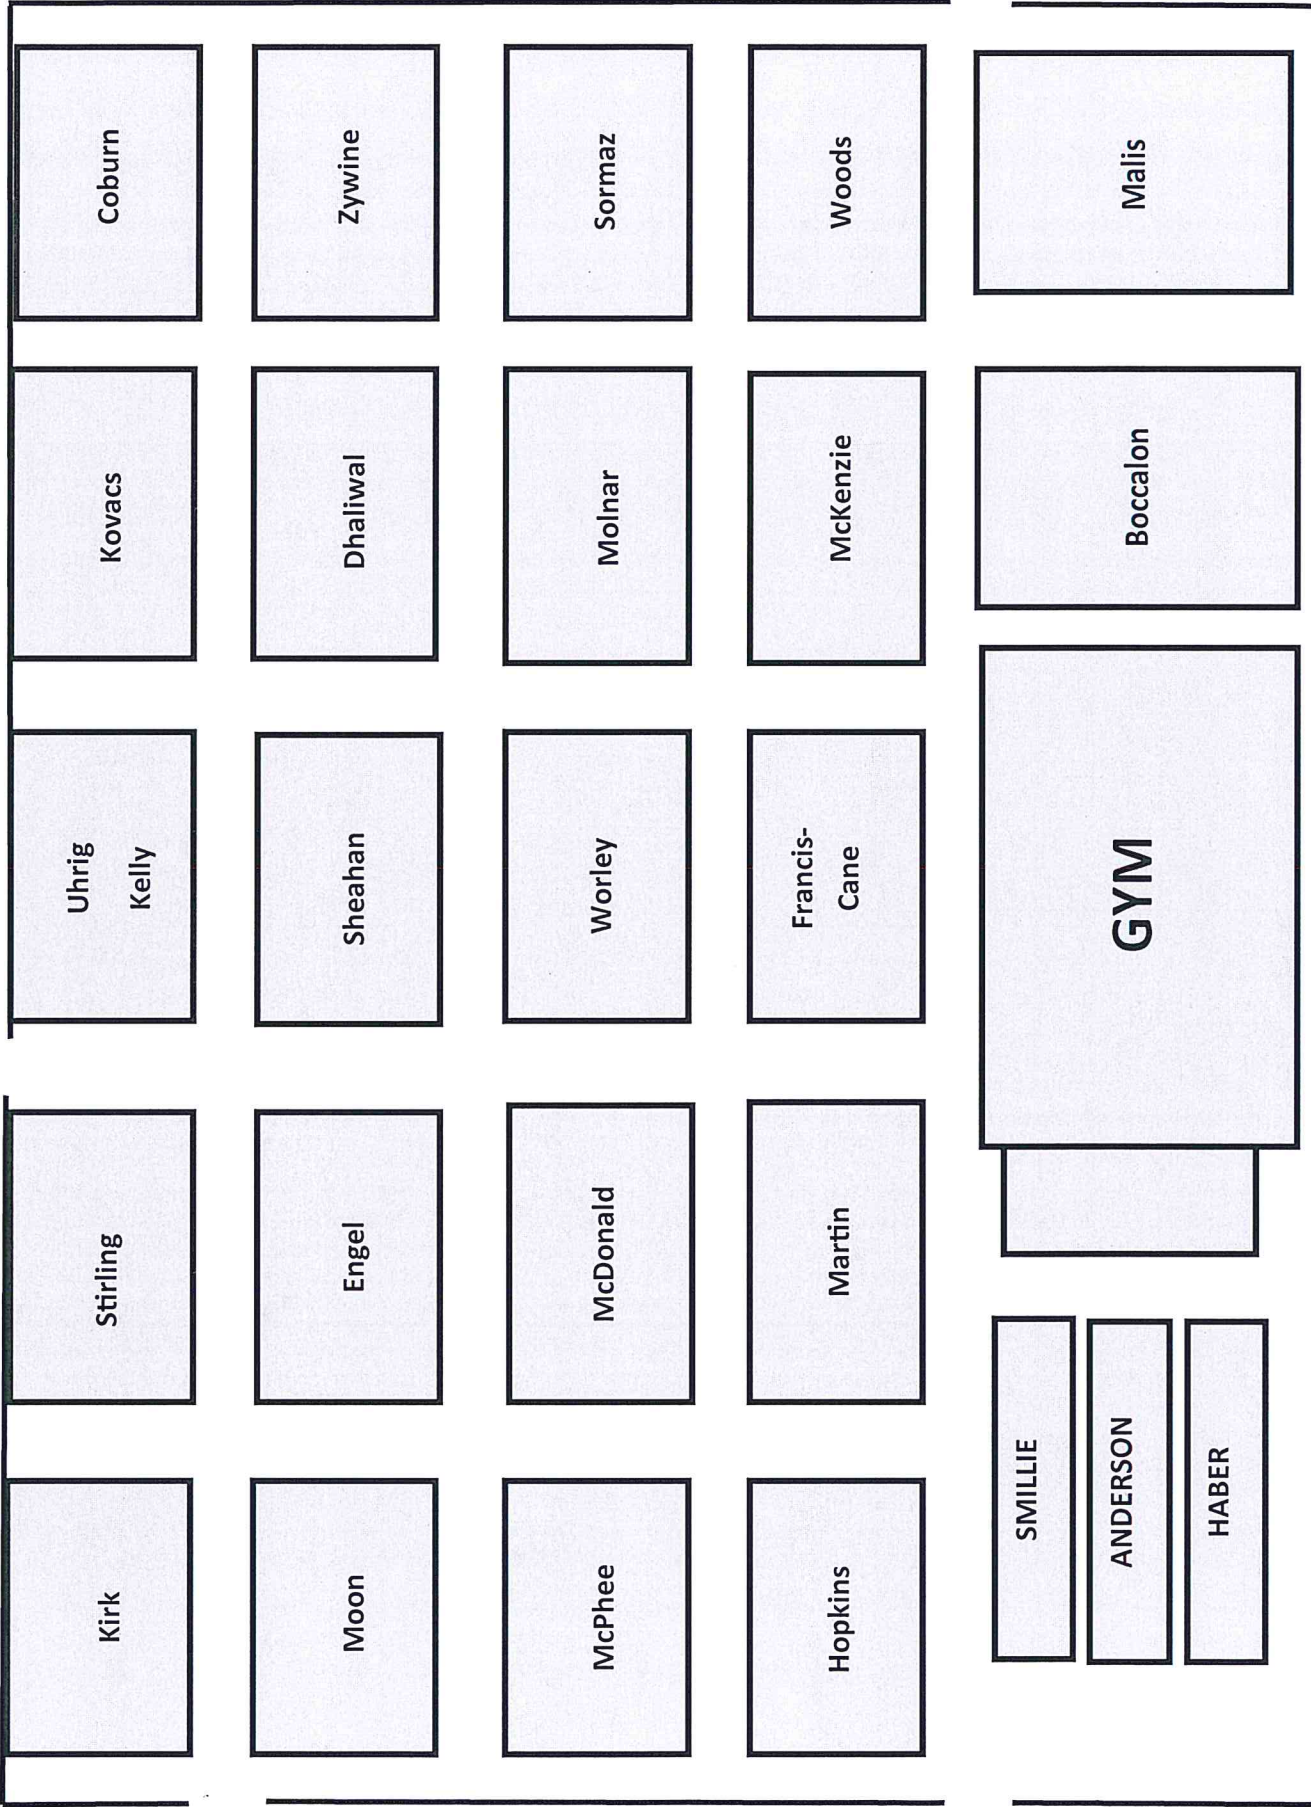

Parking Lot

T R A G I N A

W E I R