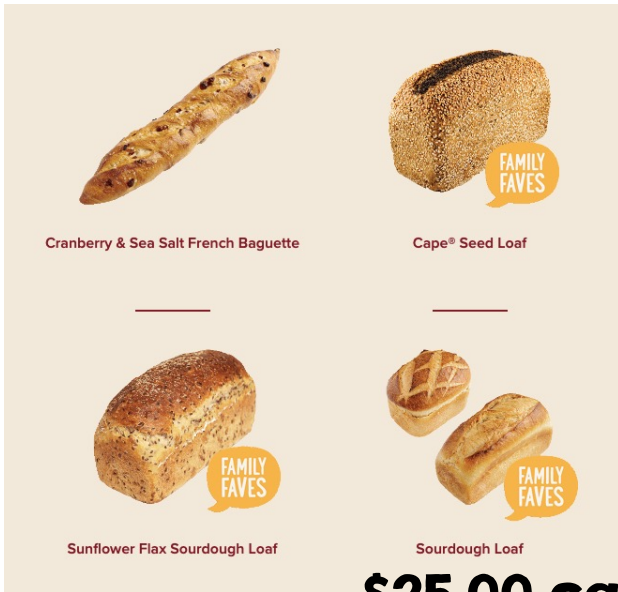

Loaf Options Examples:

\$25.00 card = 12 loaves!
(estimated value \$95.00)

6-Pack Card Examples

Lemon Blueberry Scone

Gingerbread Scone

Triple Chocolate Scone

Cinnamon Scone

Butter Tarts

Mini Cinnamon Buns 6-Pack

**\$40.00
card =
Twelve 6-
packs!**

**Estimated value
\$190.00!**