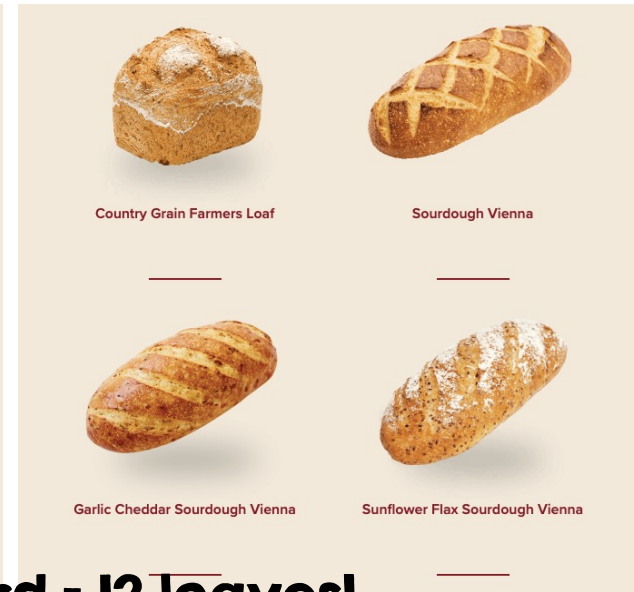

Loaf Options Examples:

\$25.00 card = 12 loaves!
(estimated value \$95.00)

6-Pack Card Examples

Lemon Blueberry Scone

Gingerbread Scone

Triple Chocolate Scone

Cinnamon Scone

Butter Tarts