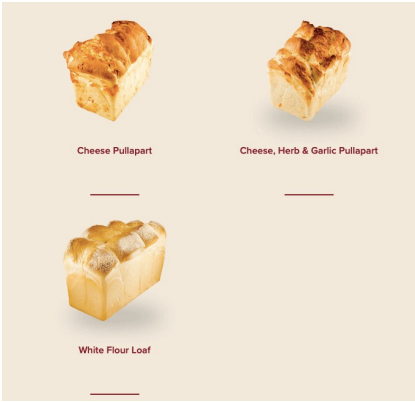

Loaf Options Examples:

\$25.00 card = 12 loaves!
(estimated value \$95.00)

6-Pack Card Examples

Lemon Blueberry Scone

Gingerbread Scone

Triple Chocolate Scone

Cinnamon Scone

Butter Tarts

Mini Cinnamon Buns 6-Pack

**\$40.00
card =
Twelve 6-
packs!**

**Estimated value
\$190.00!**