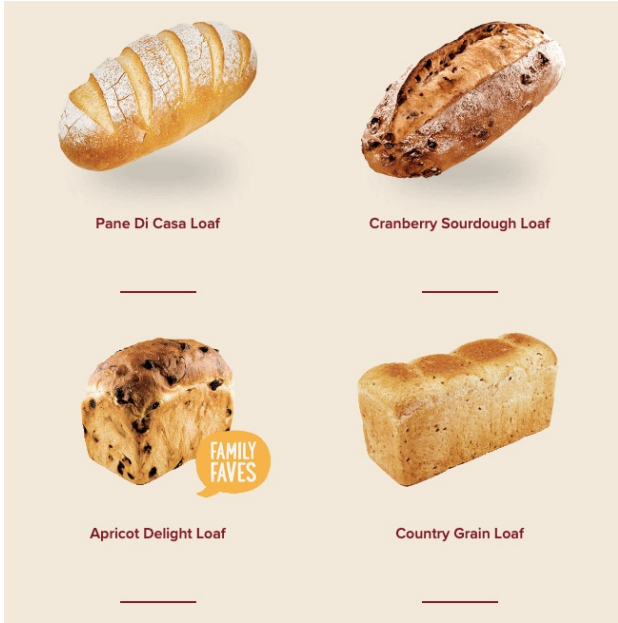

Loaf Options Examples:

\$25.00 card = 12 loaves!
(estimated value \$95.00)

6-Pack Card Examples

Lemon Blueberry Scone

Gingerbread Scone

Triple Chocolate Scone

Cinnamon Scone

Butter Tarts

Mini Cinnamon Buns 6-Pack

**\$40.00
card =
Twelve 6-
packs!**

**Estimated value
\$190.00!**