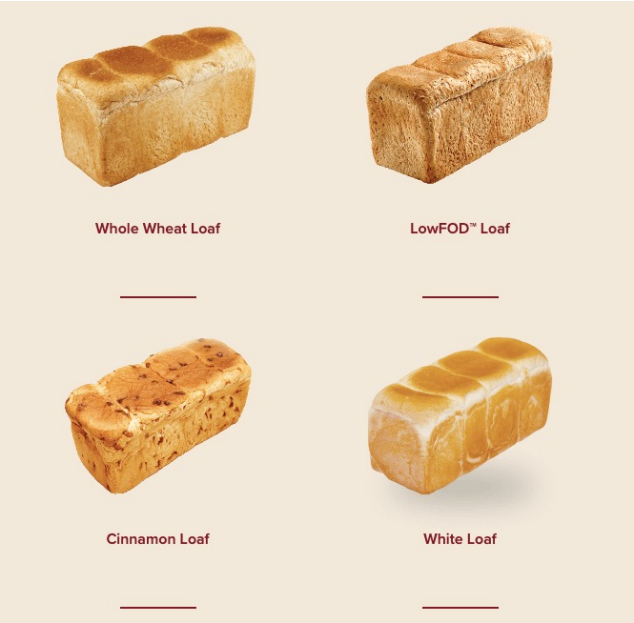

Loaf Options Examples:

\$25.00 card = 12 loaves!
(estimated value \$95.00)

6-Pack Card Examples

Lemon Blueberry Scone

Gingerbread Scone

Triple Chocolate Scone

Cinnamon Scone

Butter Tarts

Mini Cinnamon Buns 6-Pack

**\$40.00
card =
Twelve 6-
packs!**

**Estimated value
\$190.00!**