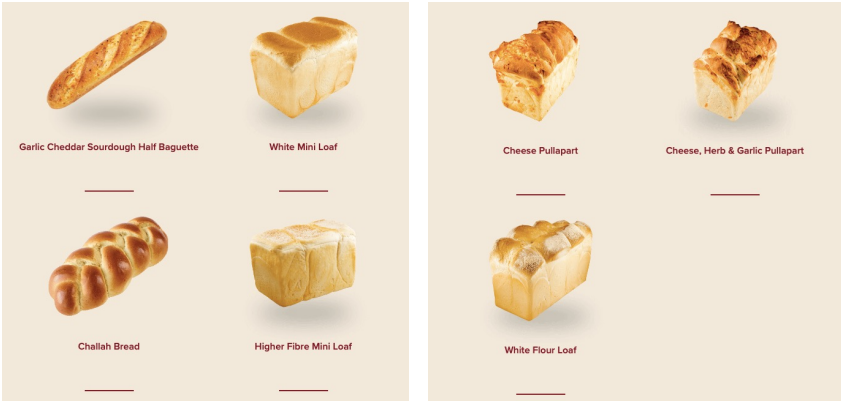

Loaf Options Examples:

\$25.00 card = 12 loaves!
(estimated value \$95.00)

6-Pack Card Examples

Lemon Blueberry Scone

Gingerbread Scone

Triple Chocolate Scone

Cinnamon Scone

Butter Tarts