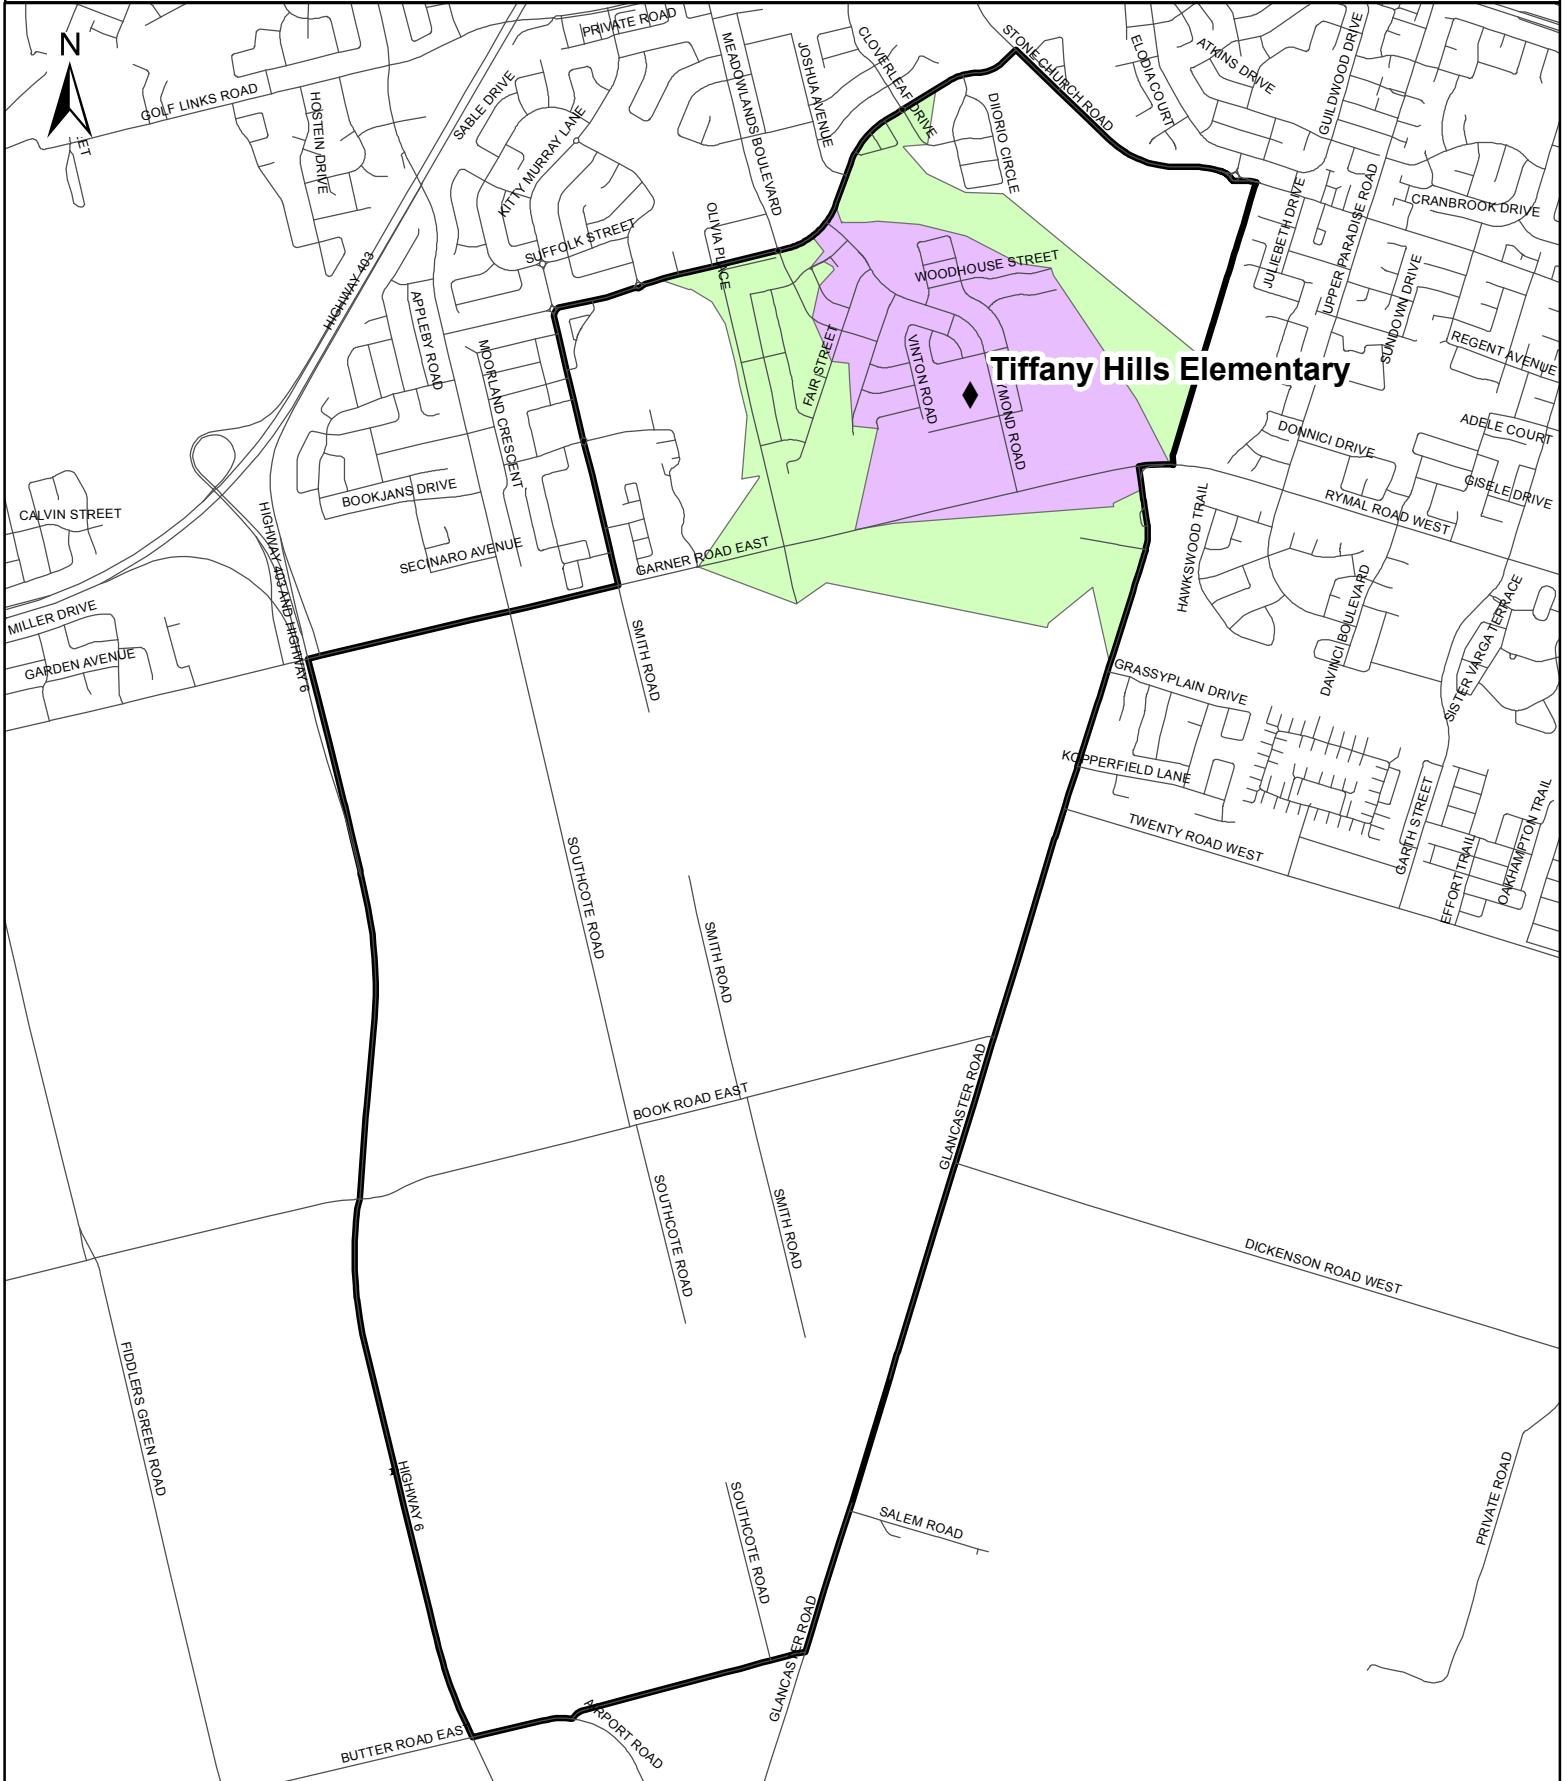

# Tiffany Hills Elementary School - Walking Distance Boundary

	JK-SK Walking Distance - 1km		JK - 8 School
	Gr. 1-8 Walking Distance - 1.6km		JK - 8 Boundary

0 0.25 0.5 1  
 KM

*Note: Walking distances shown are approximate. To determine exact eligibility for bussing, please contact Hamilton-Wentworth Student Transportation Services (HWSTS).*

**HAMILTON-WENTWORTH**  
DISTRICT  
SCHOOL  
BOARD

**Planning & Accommodation**

Planning and Accommodation  
2016