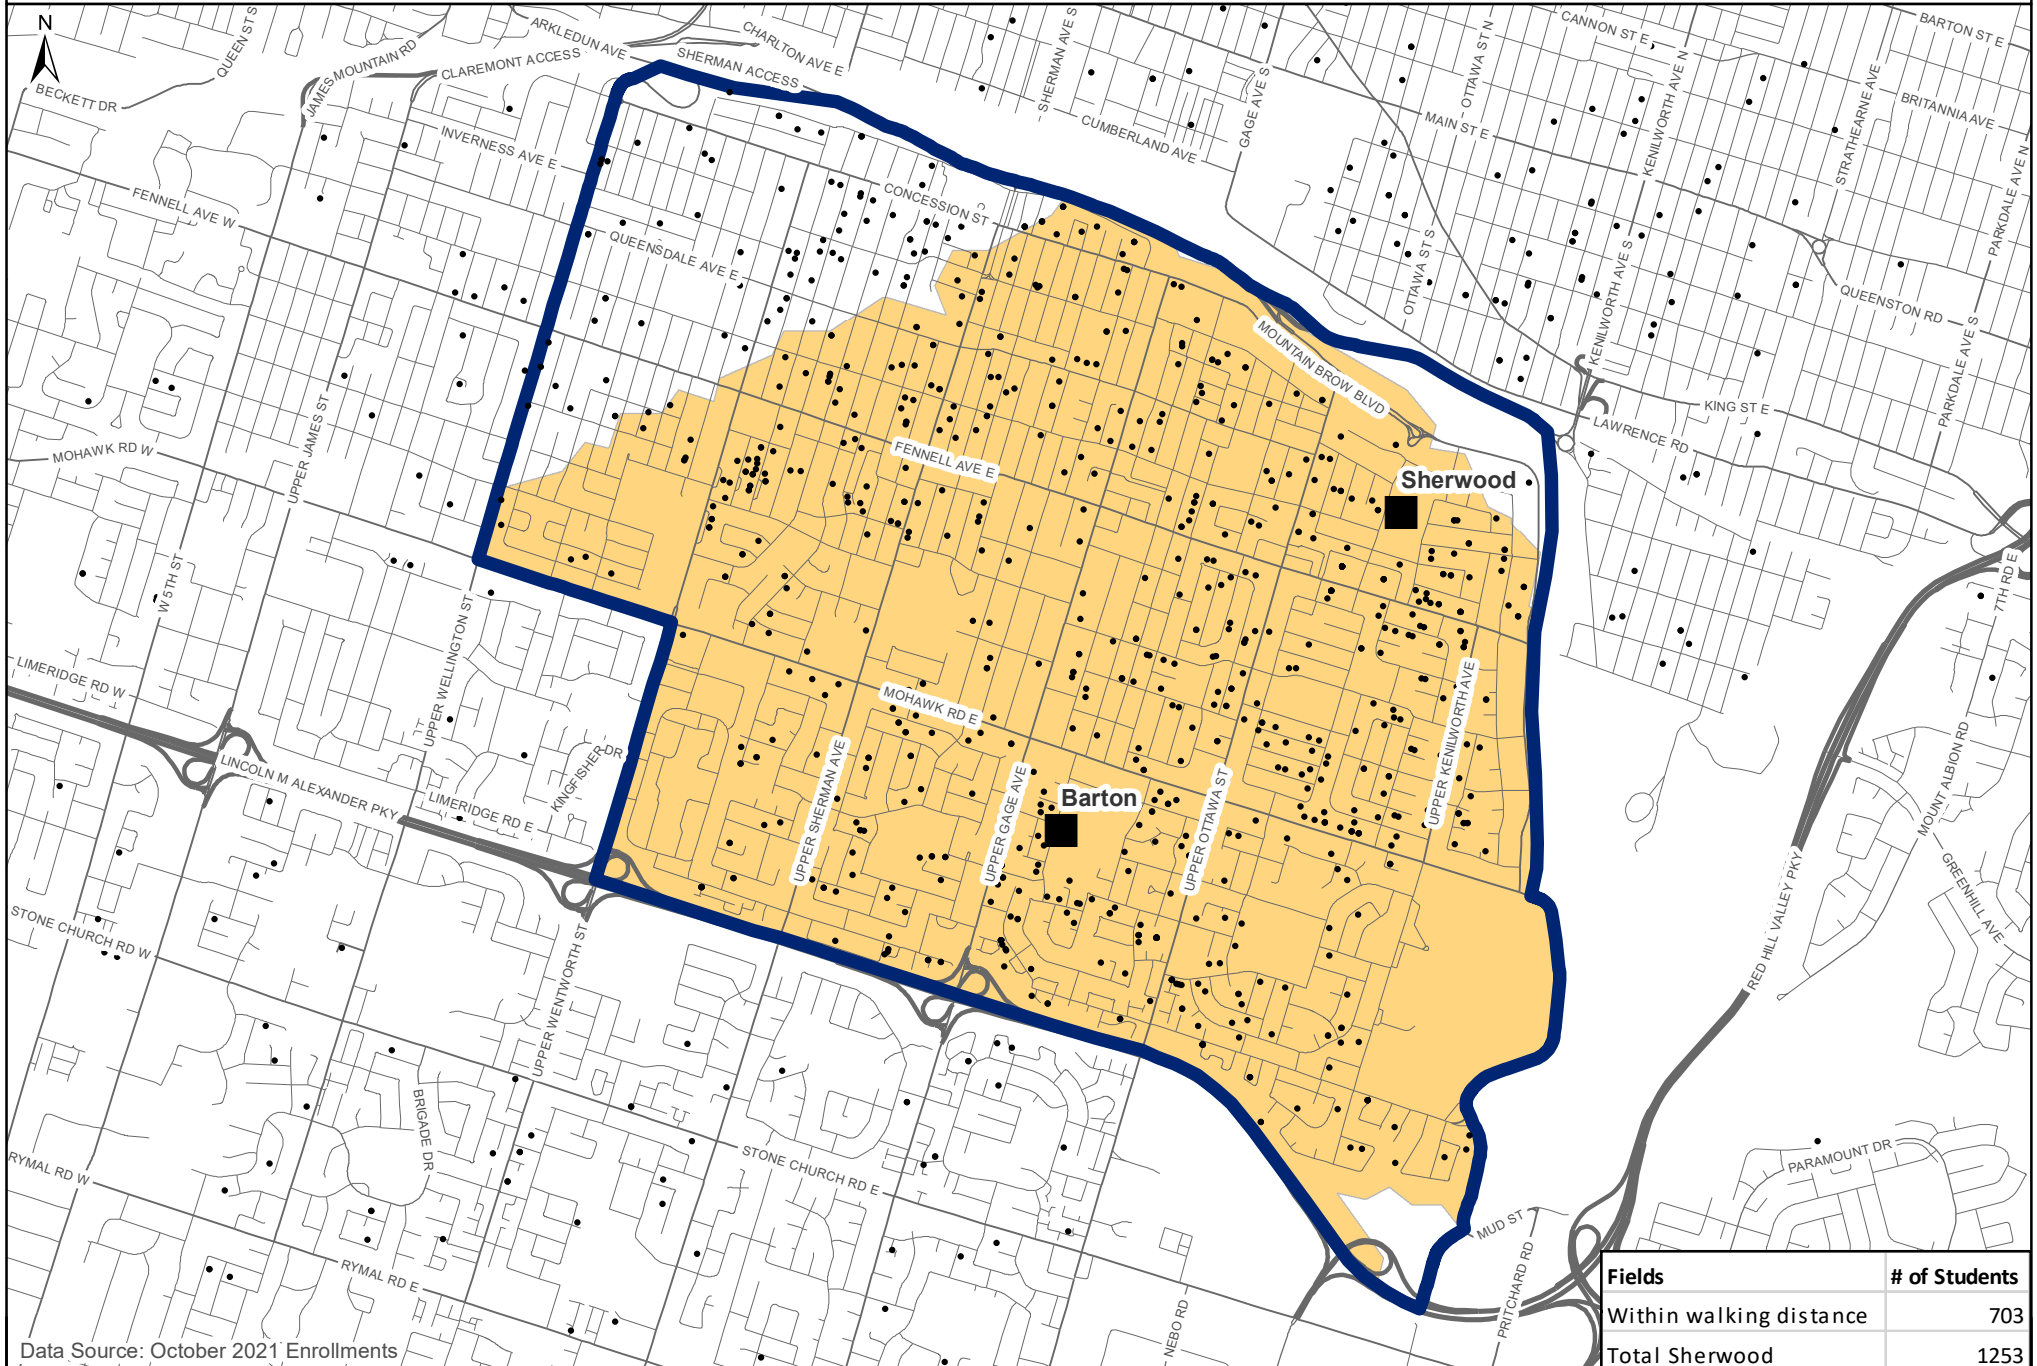

# Barton Walking Distance Boundary 2022

Data Source: October 2021 Enrollments

- Secondary School
- Secondary Boundary
- Walking Distance - 3.2km
- Student

Note: Walking distances shown are approximate. To determine exact eligibility for bussing, please contact Hamilton-Wentworth Student Transportation Services (HWSTS).

Planning and Accommodation 2022