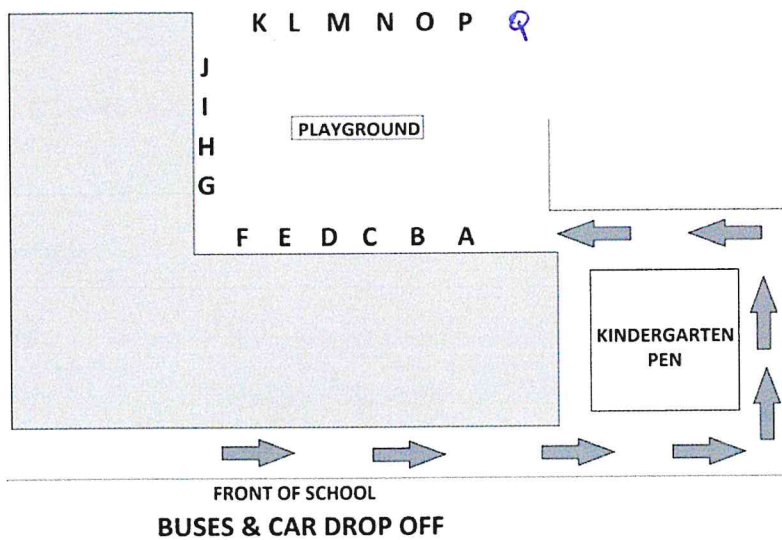

# ROCKTON MORNING LINE UP

- A Mrs. Nichols 1/2
- B Mrs. Brush 1
- C Mrs. Cross 1
- D Mrs. Biro 2
- E Mrs. DeRuiter 1/2
- F Mrs. Loughridge 2/3
- G Mrs. Breen 3
- H Mr. McMath 3/4
- I Mrs. Grodde 4
- J Ms. Andrade 5
- K Mr. Cook 5/6
- L Ms. Galoni 6
- M Mr. Movre 6
- N Mrs. Burgess-Nichols 6/7
- O Mrs. Burgess-Hertner 7/8
- P Mr. O'Connor 8
- Q Mr. Stewart 8