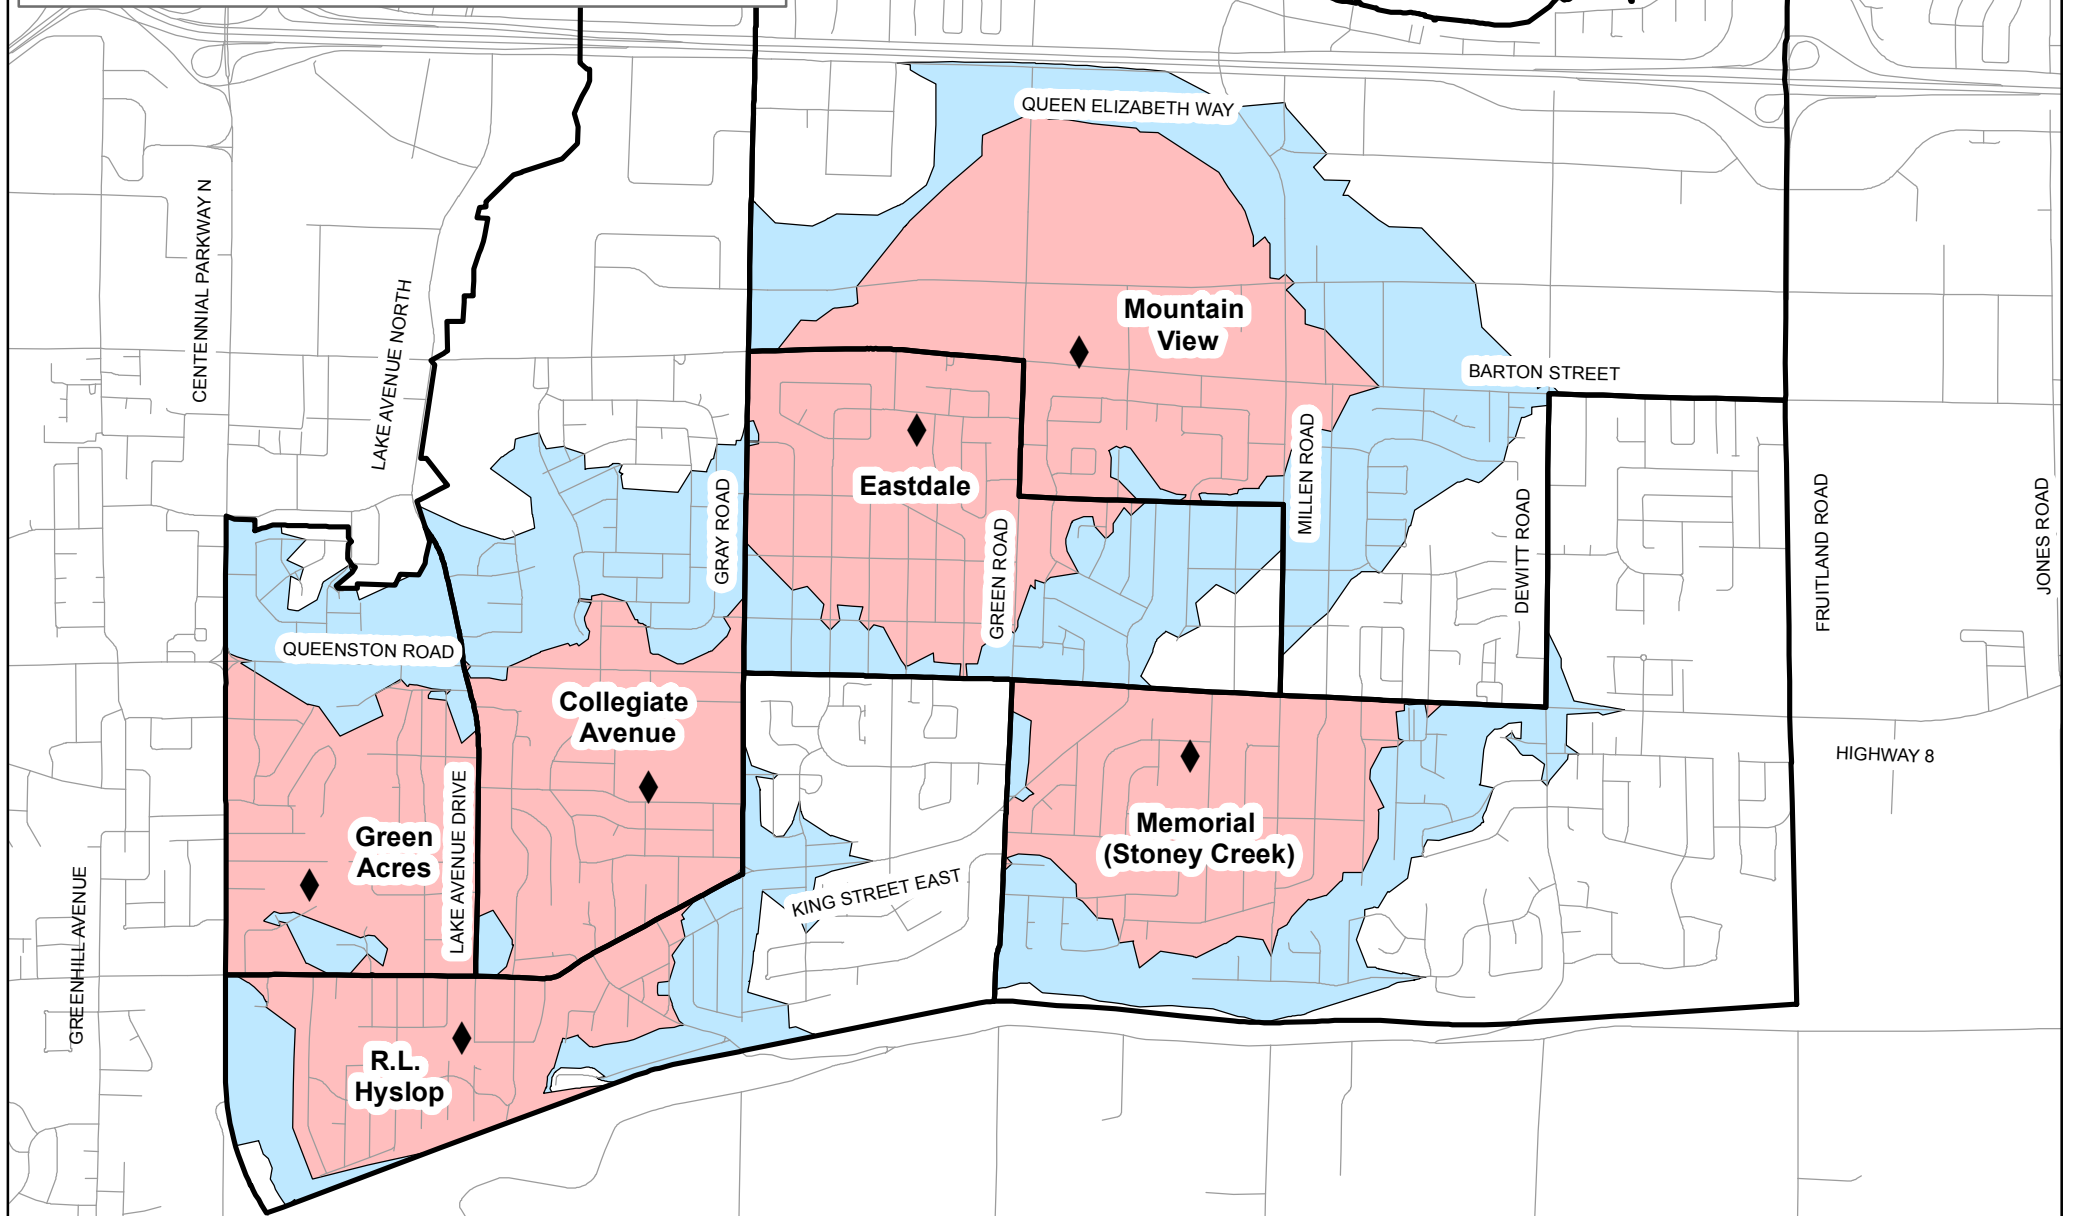

Lower Stoney Creek - Current Walking Distances

Note: Walking Distances shown are approximate and are for display purposes only.

Walking Distances

- 1 KM - JK & SK
- Current 1.6 KM - Grades 1-8
- JK-8 School

Lower Stoney Creek - Recommended Option Walking Distances

Note: Walking Distances shown are approximate and are for display purposes only.

Walking Distances

- 1 KM - JK & SK
- 1.6 KM - Grades 1-8

- ◆ JK-8 School
- * Closed School

Lower Stoney Creek - Alternative Option Walking Distances

Note: Walking Distances shown are approximate and are for display purposes only.

Walking Distances

- 1 KM - JK & SK
- 1.6 KM - Grades 1-8

- JK-8 School
- Closed School