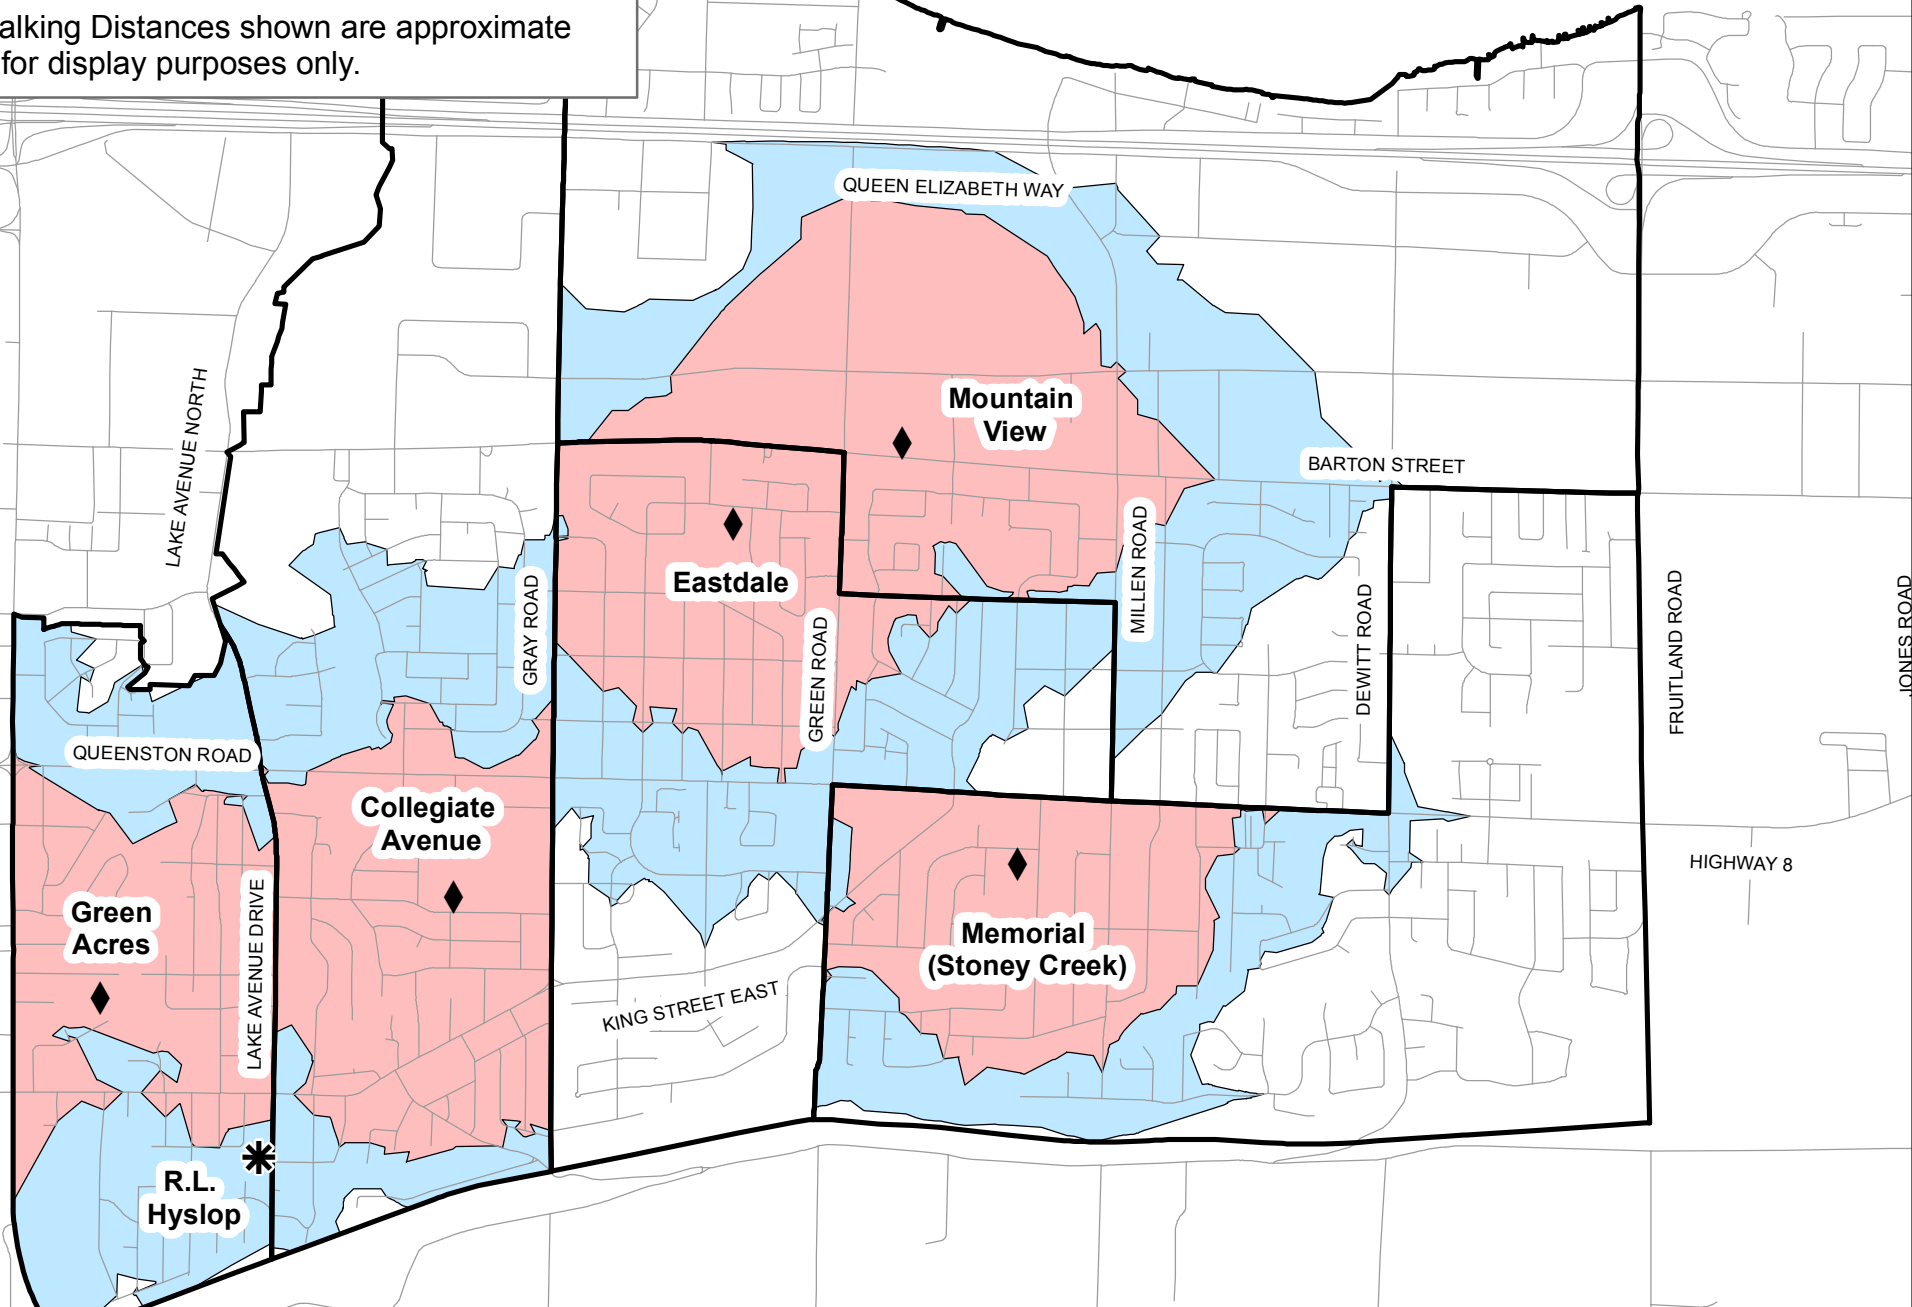

Lower Stoney Creek - Current Walking Distances

Note: Walking Distances shown are approximate and are for display purposes only.

Walking Distances

- 1 KM - JK & SK
- Current 1.6 KM - Grades 1-8
- JK-8 School

Lower Stoney Creek - Recommended Option Walking Distances

Note: Walking Distances shown are approximate and are for display purposes only.

Walking Distances

- 1 KM - JK & SK
- 1.6 KM - Grades 1-8

- ◆ JK-8 School
- * Closed School

Lower Stoney Creek - Alternative Option Walking Distances

Note: Walking Distances shown are approximate and are for display purposes only.

Walking Distances

- 1 KM - JK & SK
- 1.6 KM - Grades 1-8

- JK-8 School
- Closed School