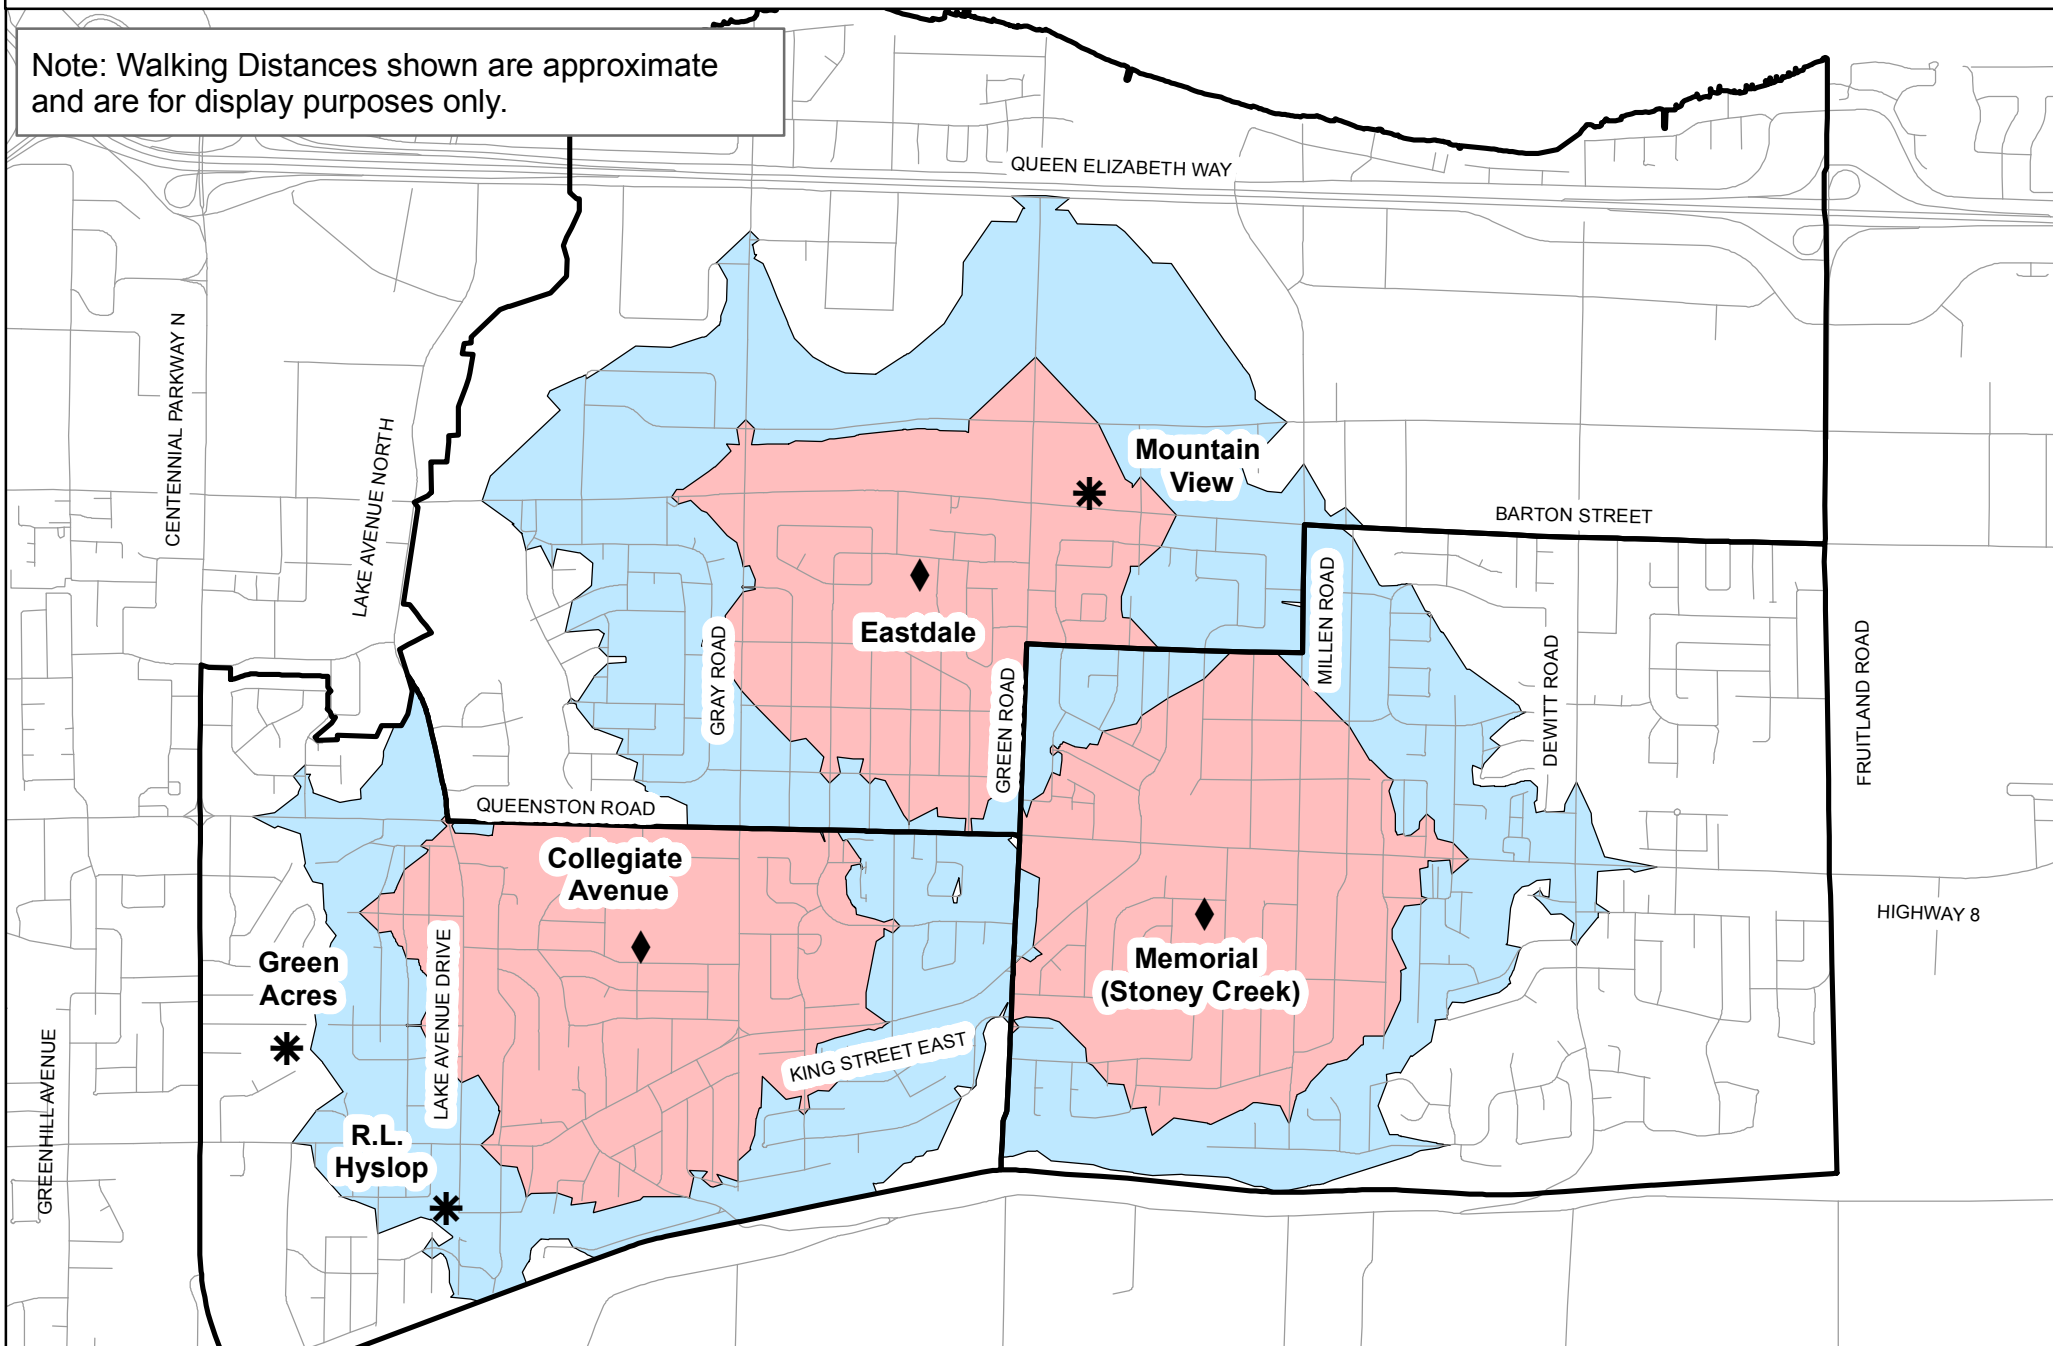

Lower Stoney Creek - Current Walking Distances

Note: Walking Distances shown are approximate and are for display purposes only.

Walking Distances

- 1 KM - JK & SK
- Current 1.6 KM - Grades 1-8
- JK-8 School

Lower Stoney Creek - Recommended Option Walking Distances

Note: Walking Distances shown are approximate and are for display purposes only.

Walking Distances

- 1 KM - JK & SK
- 1.6 KM - Grades 1-8

- ◆ JK-8 School
- * Closed School

Lower Stoney Creek - Alternative Option Walking Distances

Note: Walking Distances shown are approximate and are for display purposes only.

Walking Distances

- 1 KM - JK & SK
- 1.6 KM - Grades 1-8

- JK-8 School
- Closed School