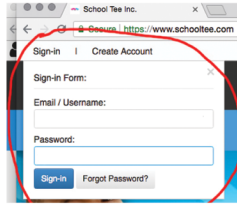

START ORDERING YOUR SCHOOL APPAREL ONLINE

STEP 1.

- Go to www.schooltee.com
- Create Account (top left)

STEP 2

- Products
- Select Michaele Jean Spirit Wear

STEP 3

- Choose desired garment(s) / Add to cart
- Go to cart / Check out
- Confirm / pay / order completed

** Please note website compatible with Google Chrome or Firefox browsers*

CHECK SIZES CAREFULLY! WE CAN NOT REPLACE SIZING MISTAKES

Enter Your School Access Code to View Products

Access Code: BELL.BIN

SCHOOL WEAR GARMENTS