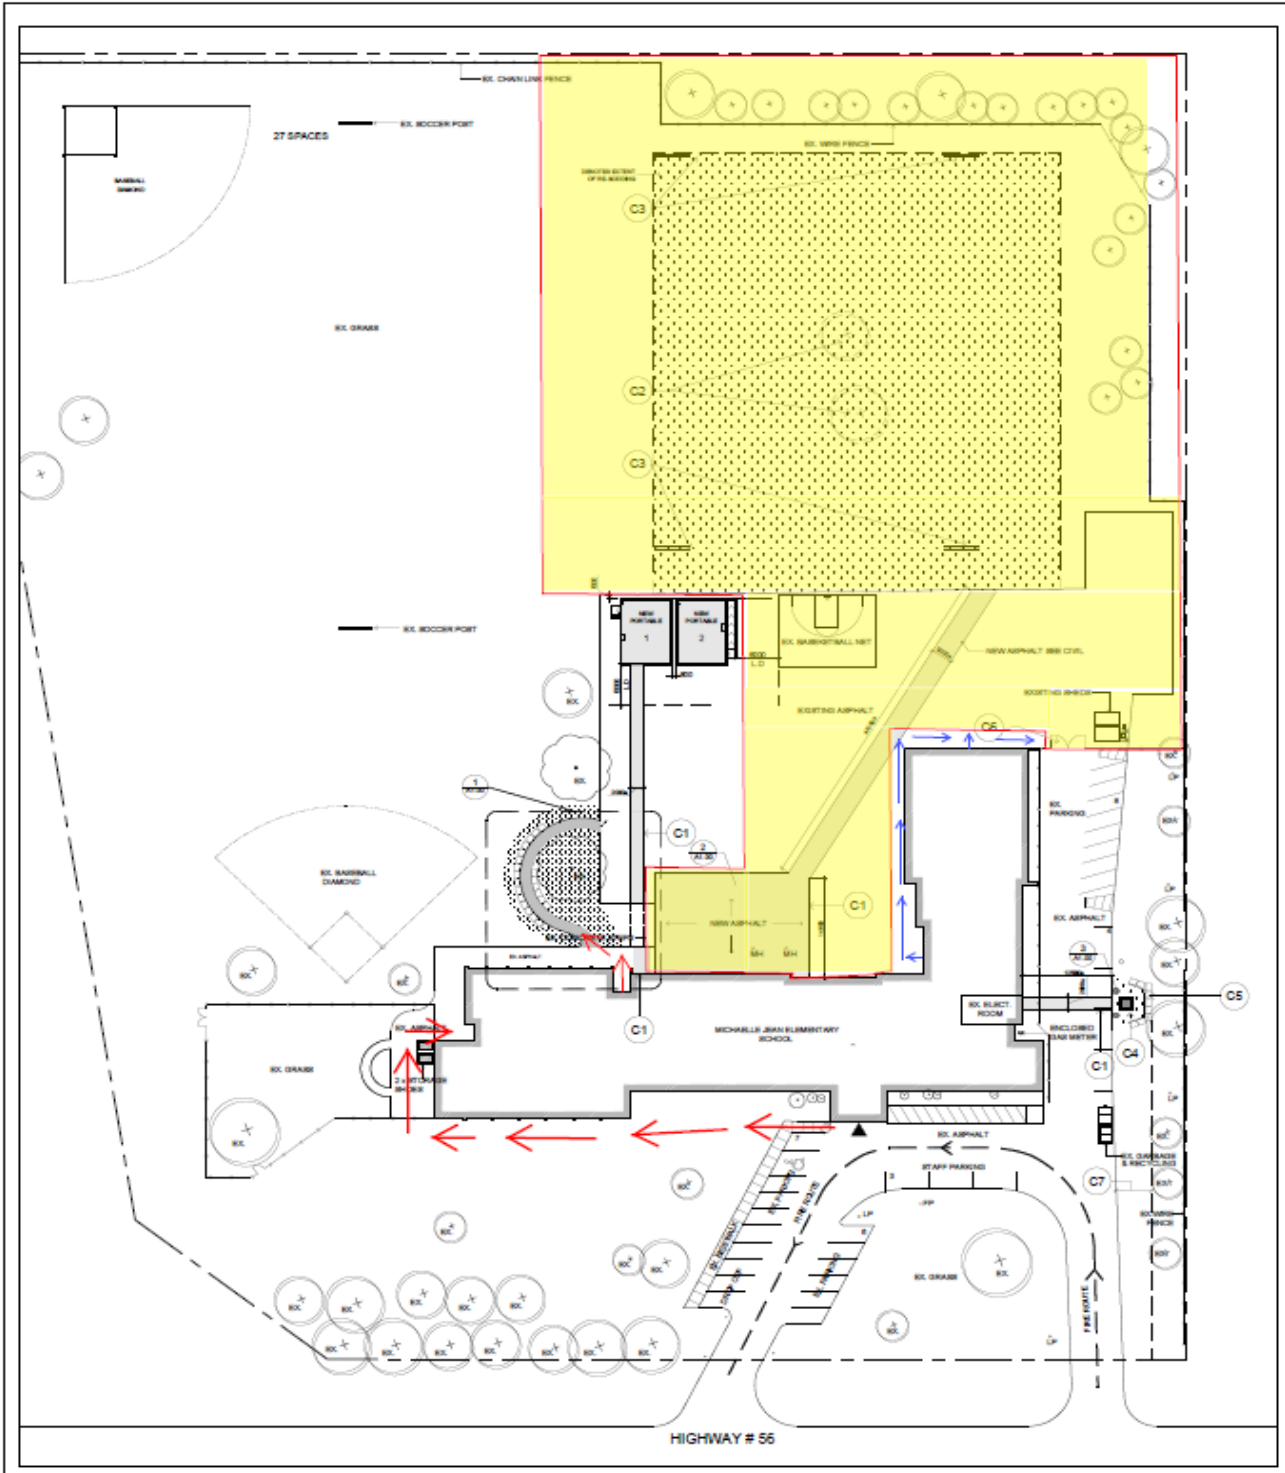

ECOLE MICHAELLE JEAN - TEMPORARY FENCING AREAS FOR START OF SCHOOL YEAR

Legend

- Construction Zone
- Entrance to Play Area
- Emergency Exit