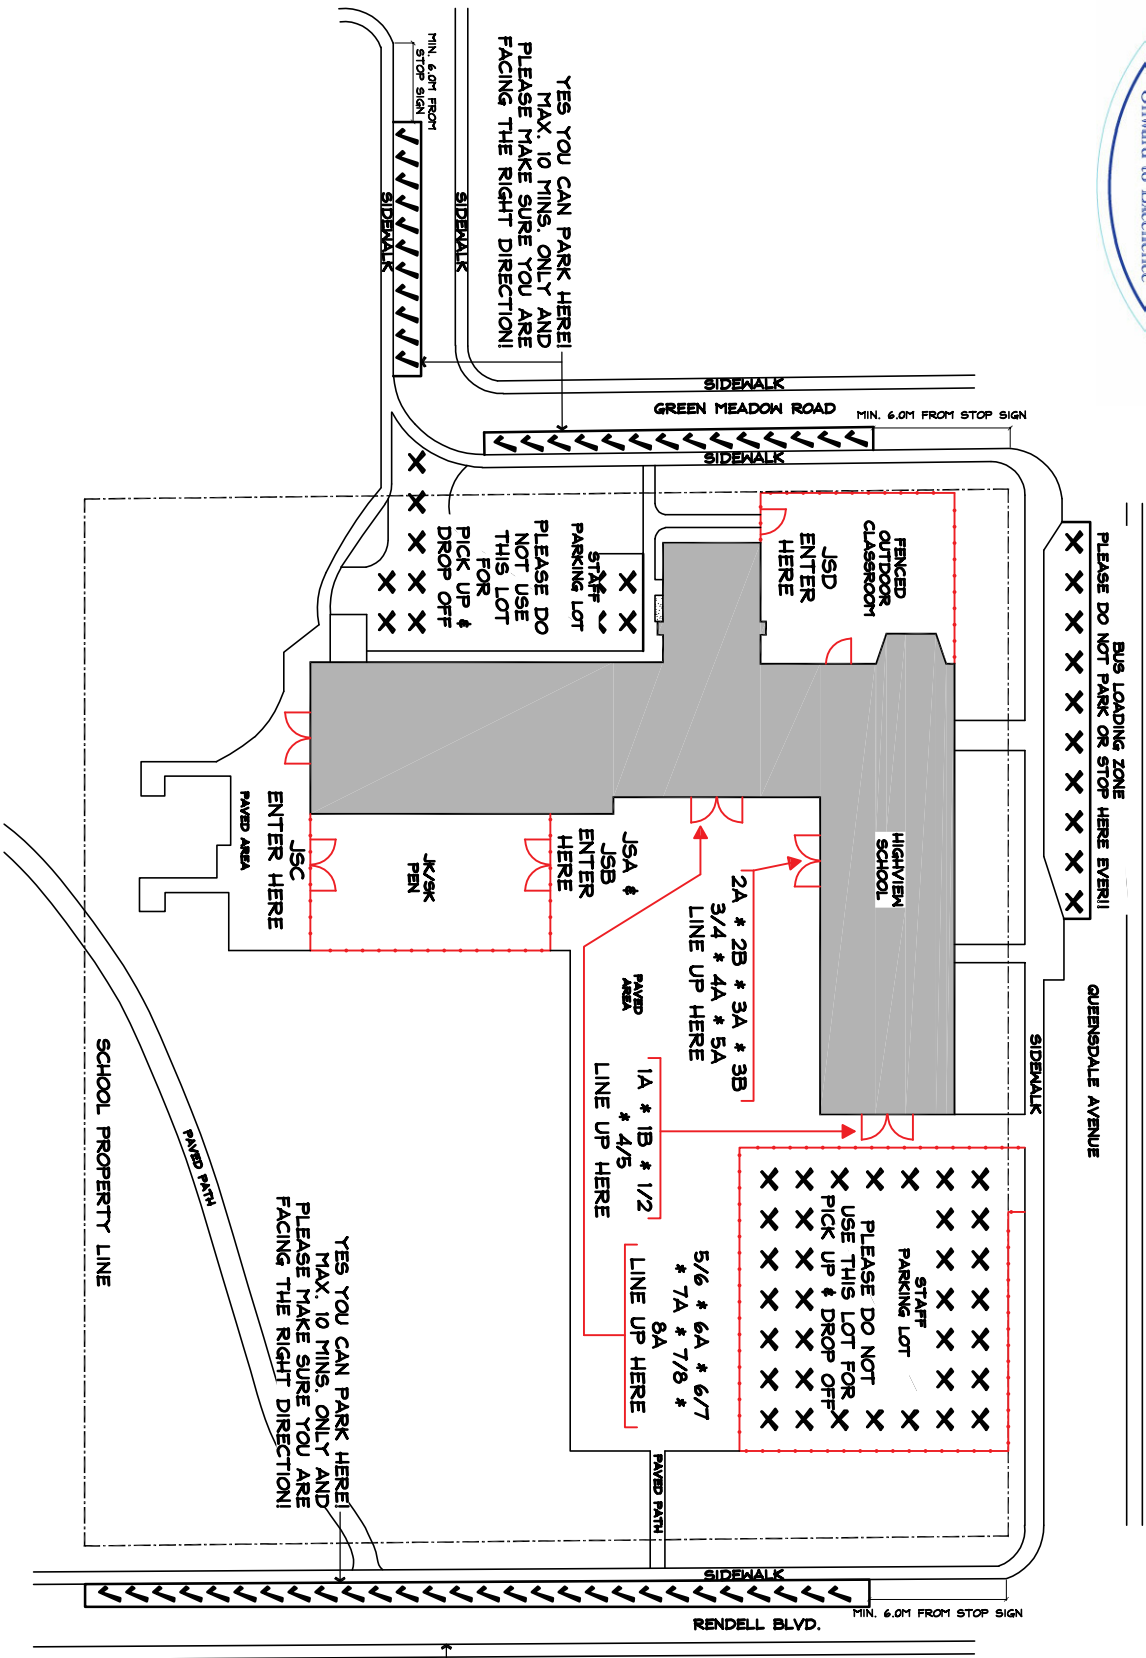

2022/2023 BACK TO SCHOOL MAP

YES YOU CAN PARK HERE!
MAX. 10 MINS. ONLY AND
PLEASE MAKE SURE YOU ARE
FACING THE RIGHT DIRECTION!

YES YOU CAN PARK HERE!
MAX. 10 MINS. ONLY AND
PLEASE MAKE SURE YOU ARE
FACING THE RIGHT DIRECTION!

ABSOLUTELY NO PARKING
ON THIS SIDE OF THE
STREET.
YOU CAN GET A TICKET!

PLEASE DO NOT PARK OR STOP HERE EVER!!

QUEENSDALE AVENUE

RENDELL BLVD.

SCHOOL PROPERTY LINE

MIN. 6.0M FROM STOP SIGN

MIN. 6.0M FROM STOP SIGN

MIN. 6.0M FROM STOP SIGN

SIDEWALK

SIDEWALK

SIDEWALK

SIDEWALK

PAVED PATH

PAVED PATH

PAVED AREA

1A * 1B * 1/2 * 4/5
LINE UP HERE

5/6 * 6A * 6/7 * 7A * 7/8 * 8A
LINE UP HERE

STAFF PARKING LOT
PLEASE DO NOT USE THIS LOT FOR PICK UP & DROP OFF

BUS LOADING ZONE