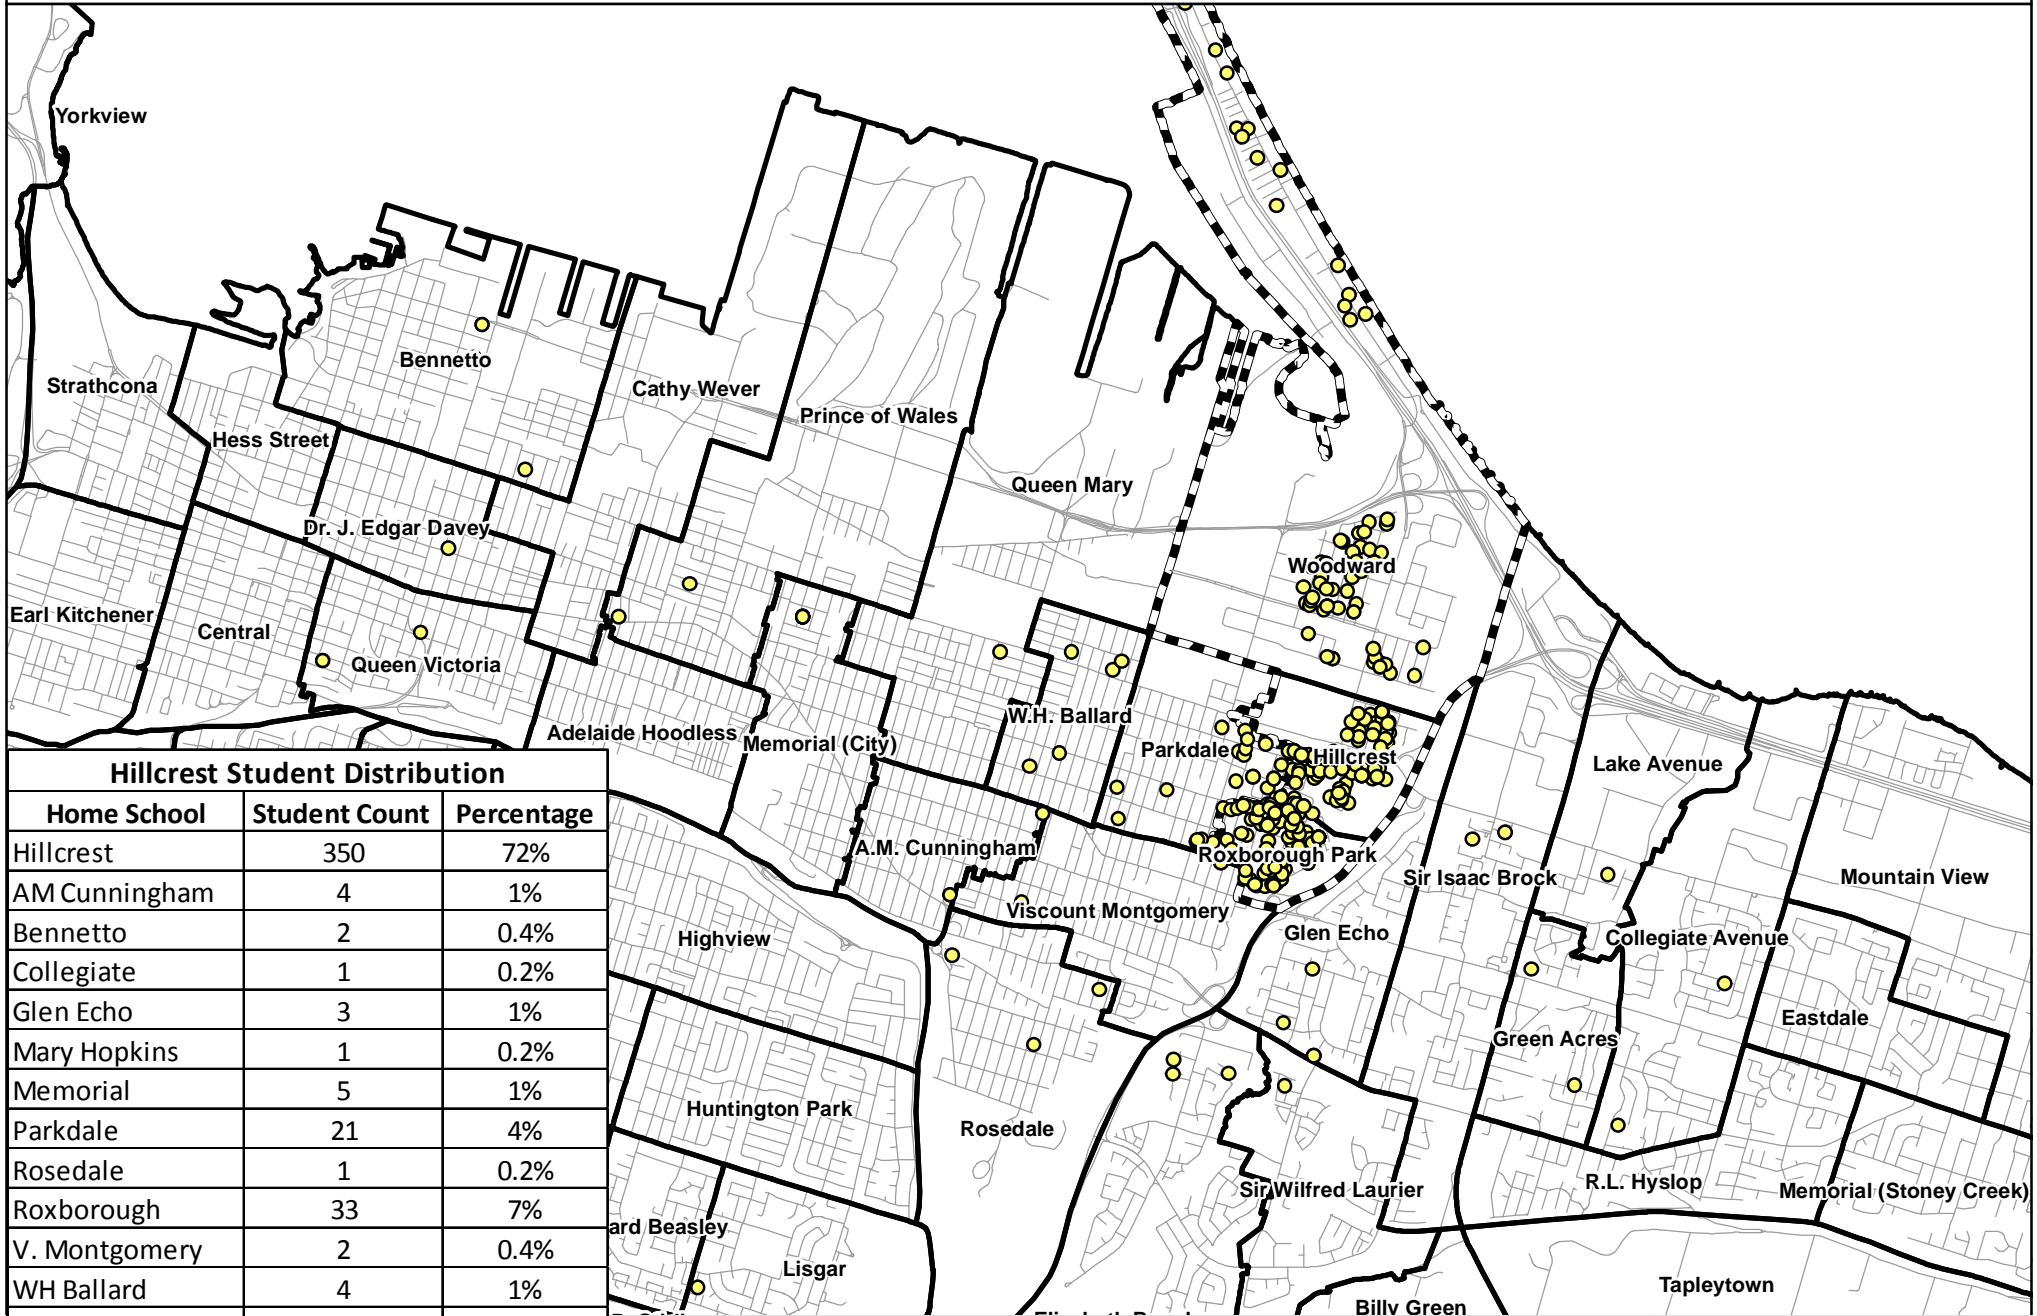

# Hillcrest 2012/ 2013 Student Distribution

Hillcrest Student Distribution		
Home School	Student Count	Percentage
Hillcrest	350	72%
AM Cunningham	4	1%
Bennetto	2	0.4%
Collegiate	1	0.2%
Glen Echo	3	1%
Mary Hopkins	1	0.2%
Memorial	5	1%
Parkdale	21	4%
Rosedale	1	0.2%
Roxborough	33	7%
V. Montgomery	2	0.4%
WH Ballard	4	1%
Woodward	12	2%
POC	22	5%
Special Education	22	5%
<b>Total</b>	<b>483</b>	<b>100%</b>

0 0.75 1.5 3 KM

N

● Hillcrest Students

JK- 5 Boundary

Gr 6- 8 Boundary

Planning & Accommodation

July 2013

Planning and Accommodation