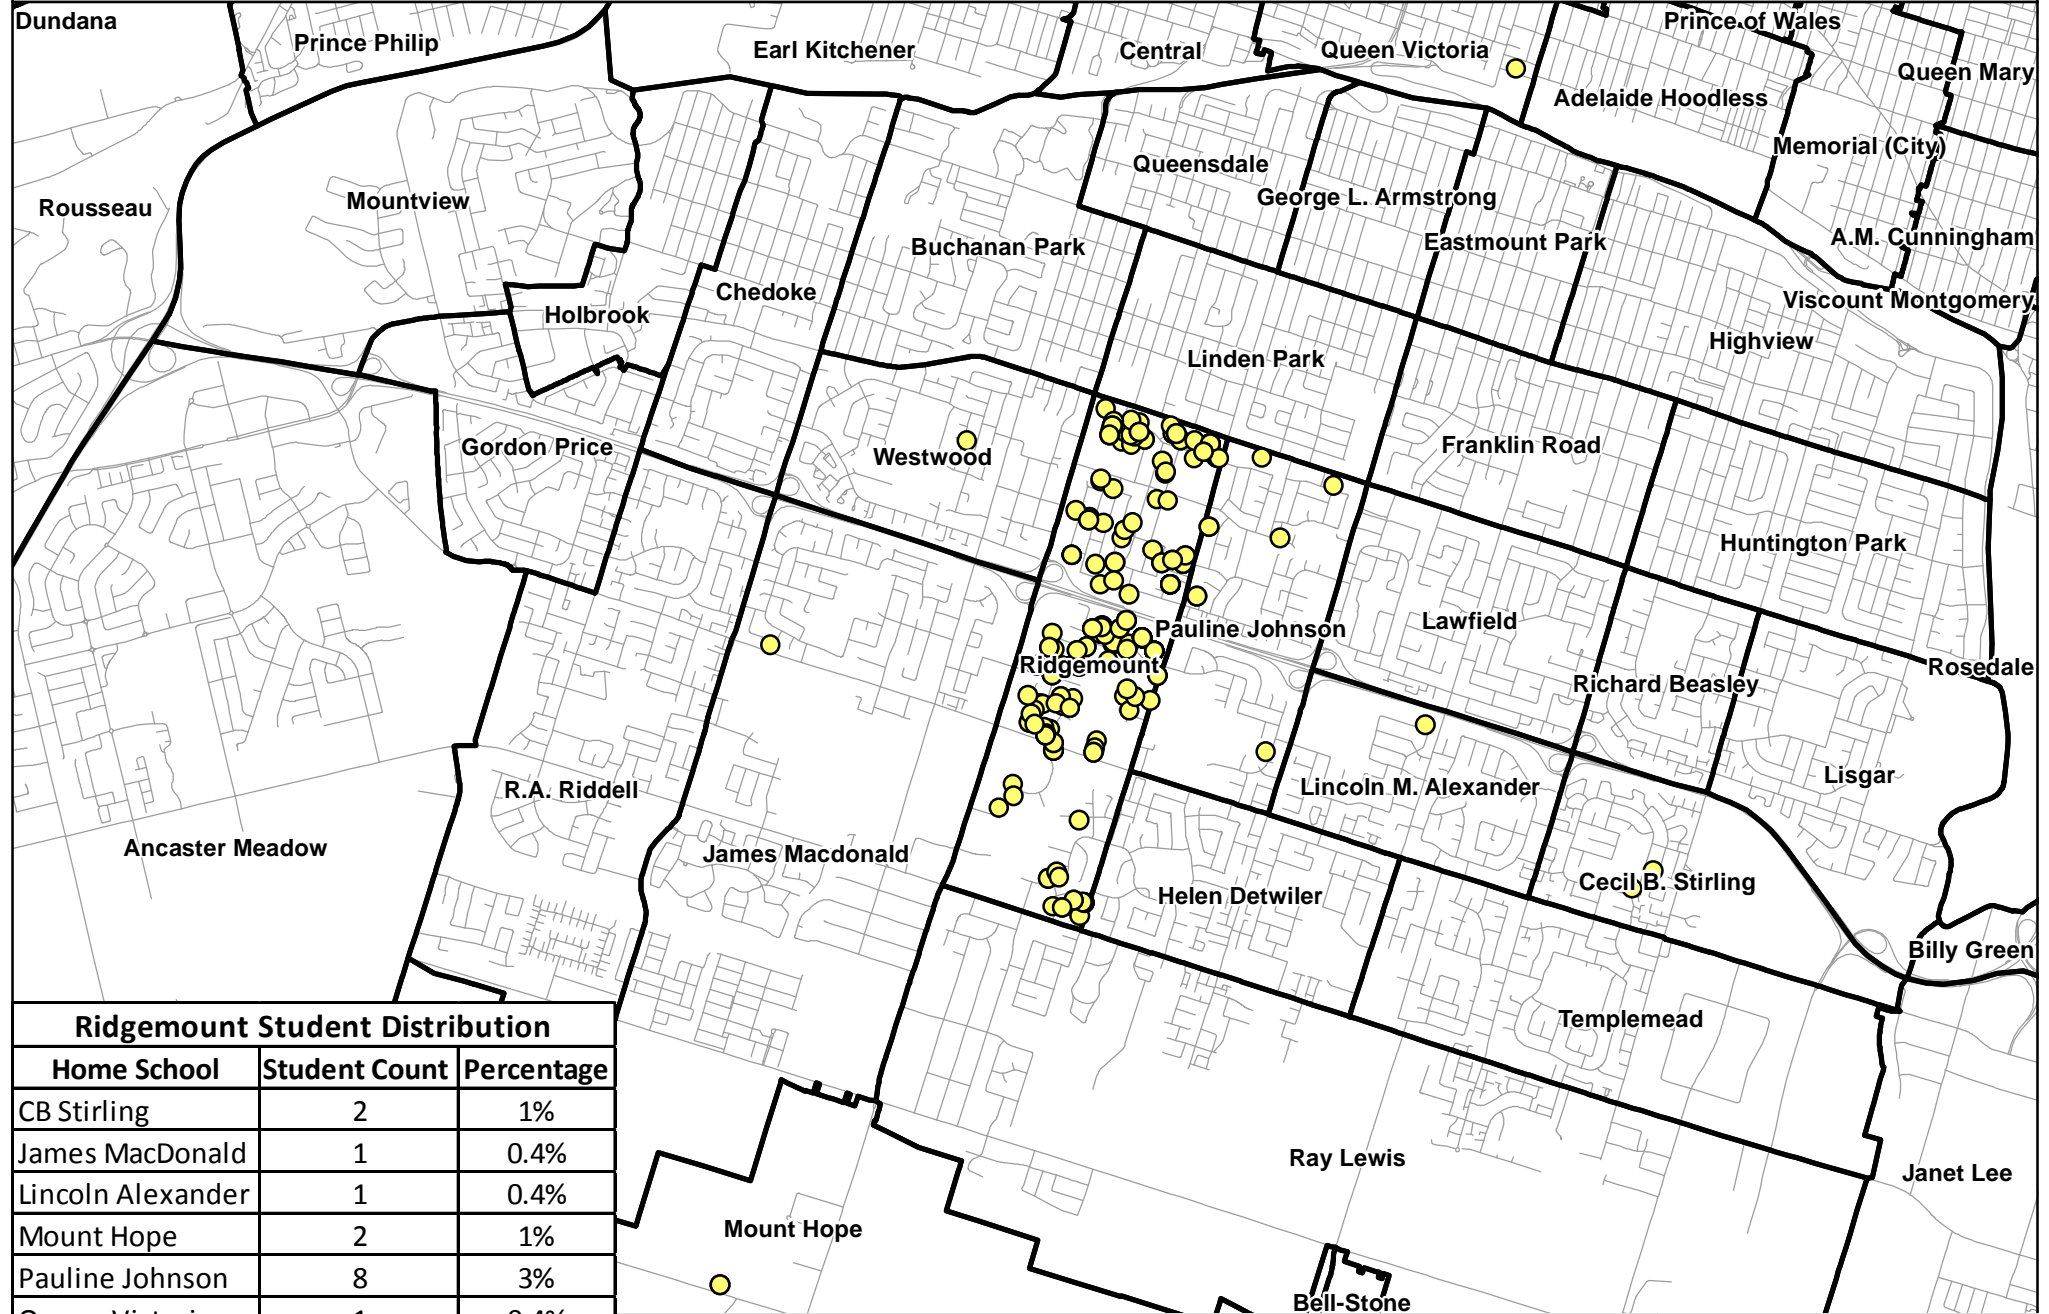

# Ridgemoor 2012/ 2013 Student Distribution

Ridgemoor Student Distribution		
Home School	Student Count	Percentage
CB Stirling	2	1%
James MacDonald	1	0.4%
Lincoln Alexander	1	0.4%
Mount Hope	2	1%
Pauline Johnson	8	3%
Queen Victoria	1	0.4%
Westwood	1	0.4%
Ridgemoor	244	94%
<b>Total</b>	<b>260</b>	<b>100%</b>

N

● Ridgemoor Students

□ Elementary School Boundary

**Planning & Accommodation**

July 2013

Planning and Accommodation