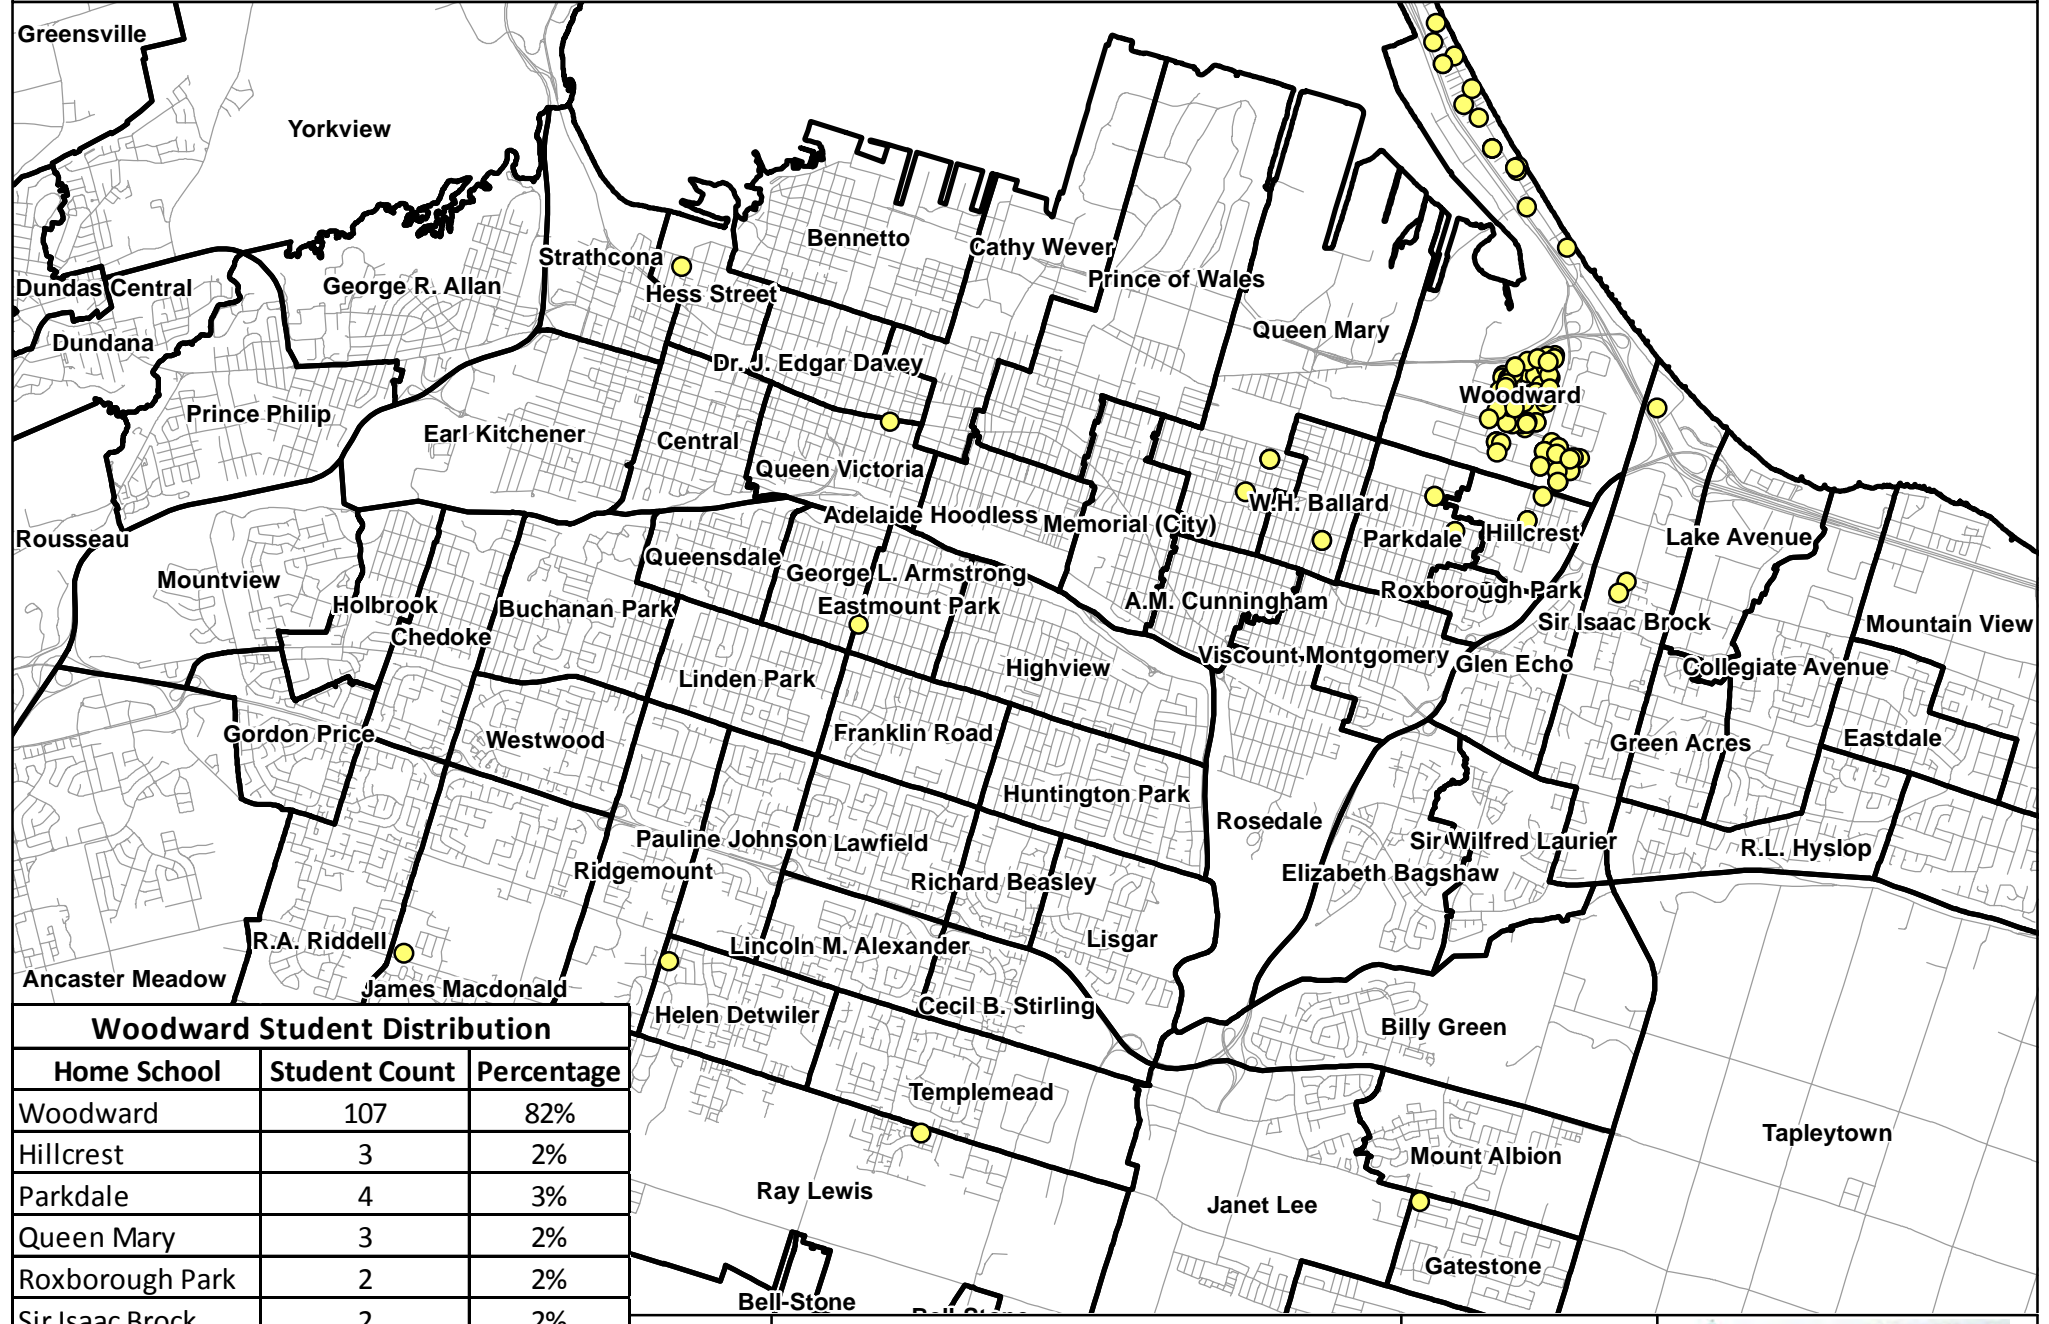

Woodward 2012/ 2013 Student Distribution

Woodward Student Distribution		
Home School	Student Count	Percentage
Woodward	107	82%
Hillcrest	3	2%
Parkdale	4	3%
Queen Mary	3	2%
Roxborough Park	2	2%
Sir Isaac Brock	2	2%
WH Ballard	2	2%
<i>Special Education</i>	8	6%
Total	131	100%

N

Woodward Students

Elementary School Boundary