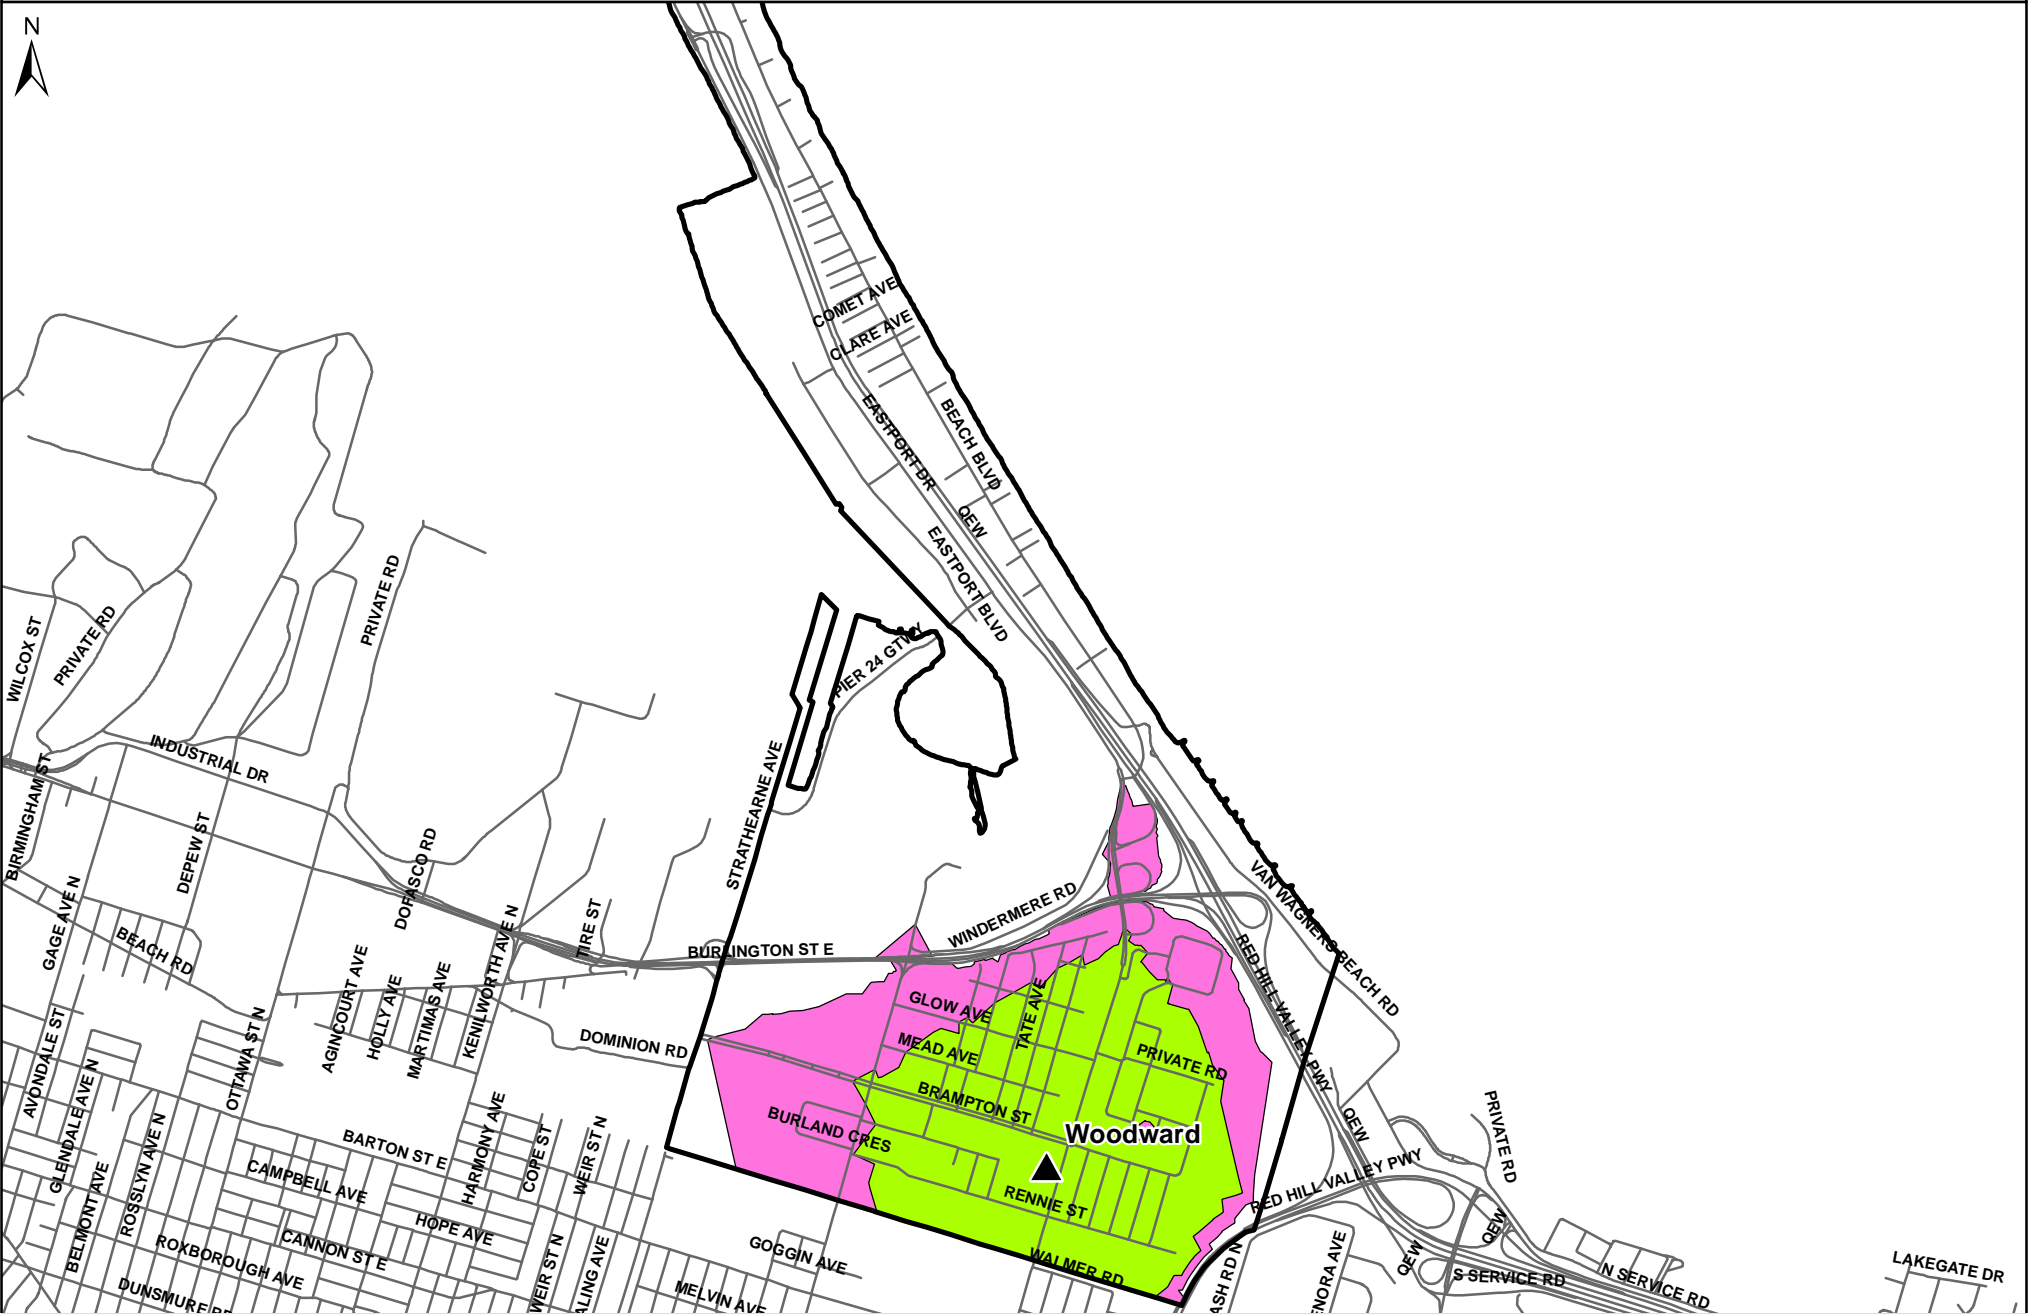

Walking Distance Boundary- Woodward

	Junior Elementary School		JK- SK Walking Distance- 1 Km
	Elementary School Boundary		Gr. 1- 5 Walking Distance- 1.6 Km

0 0.5 1 2 KM

Note: Walking Distance shown is approximate, to determine exact eligibility for bussing please contact Transportation Services