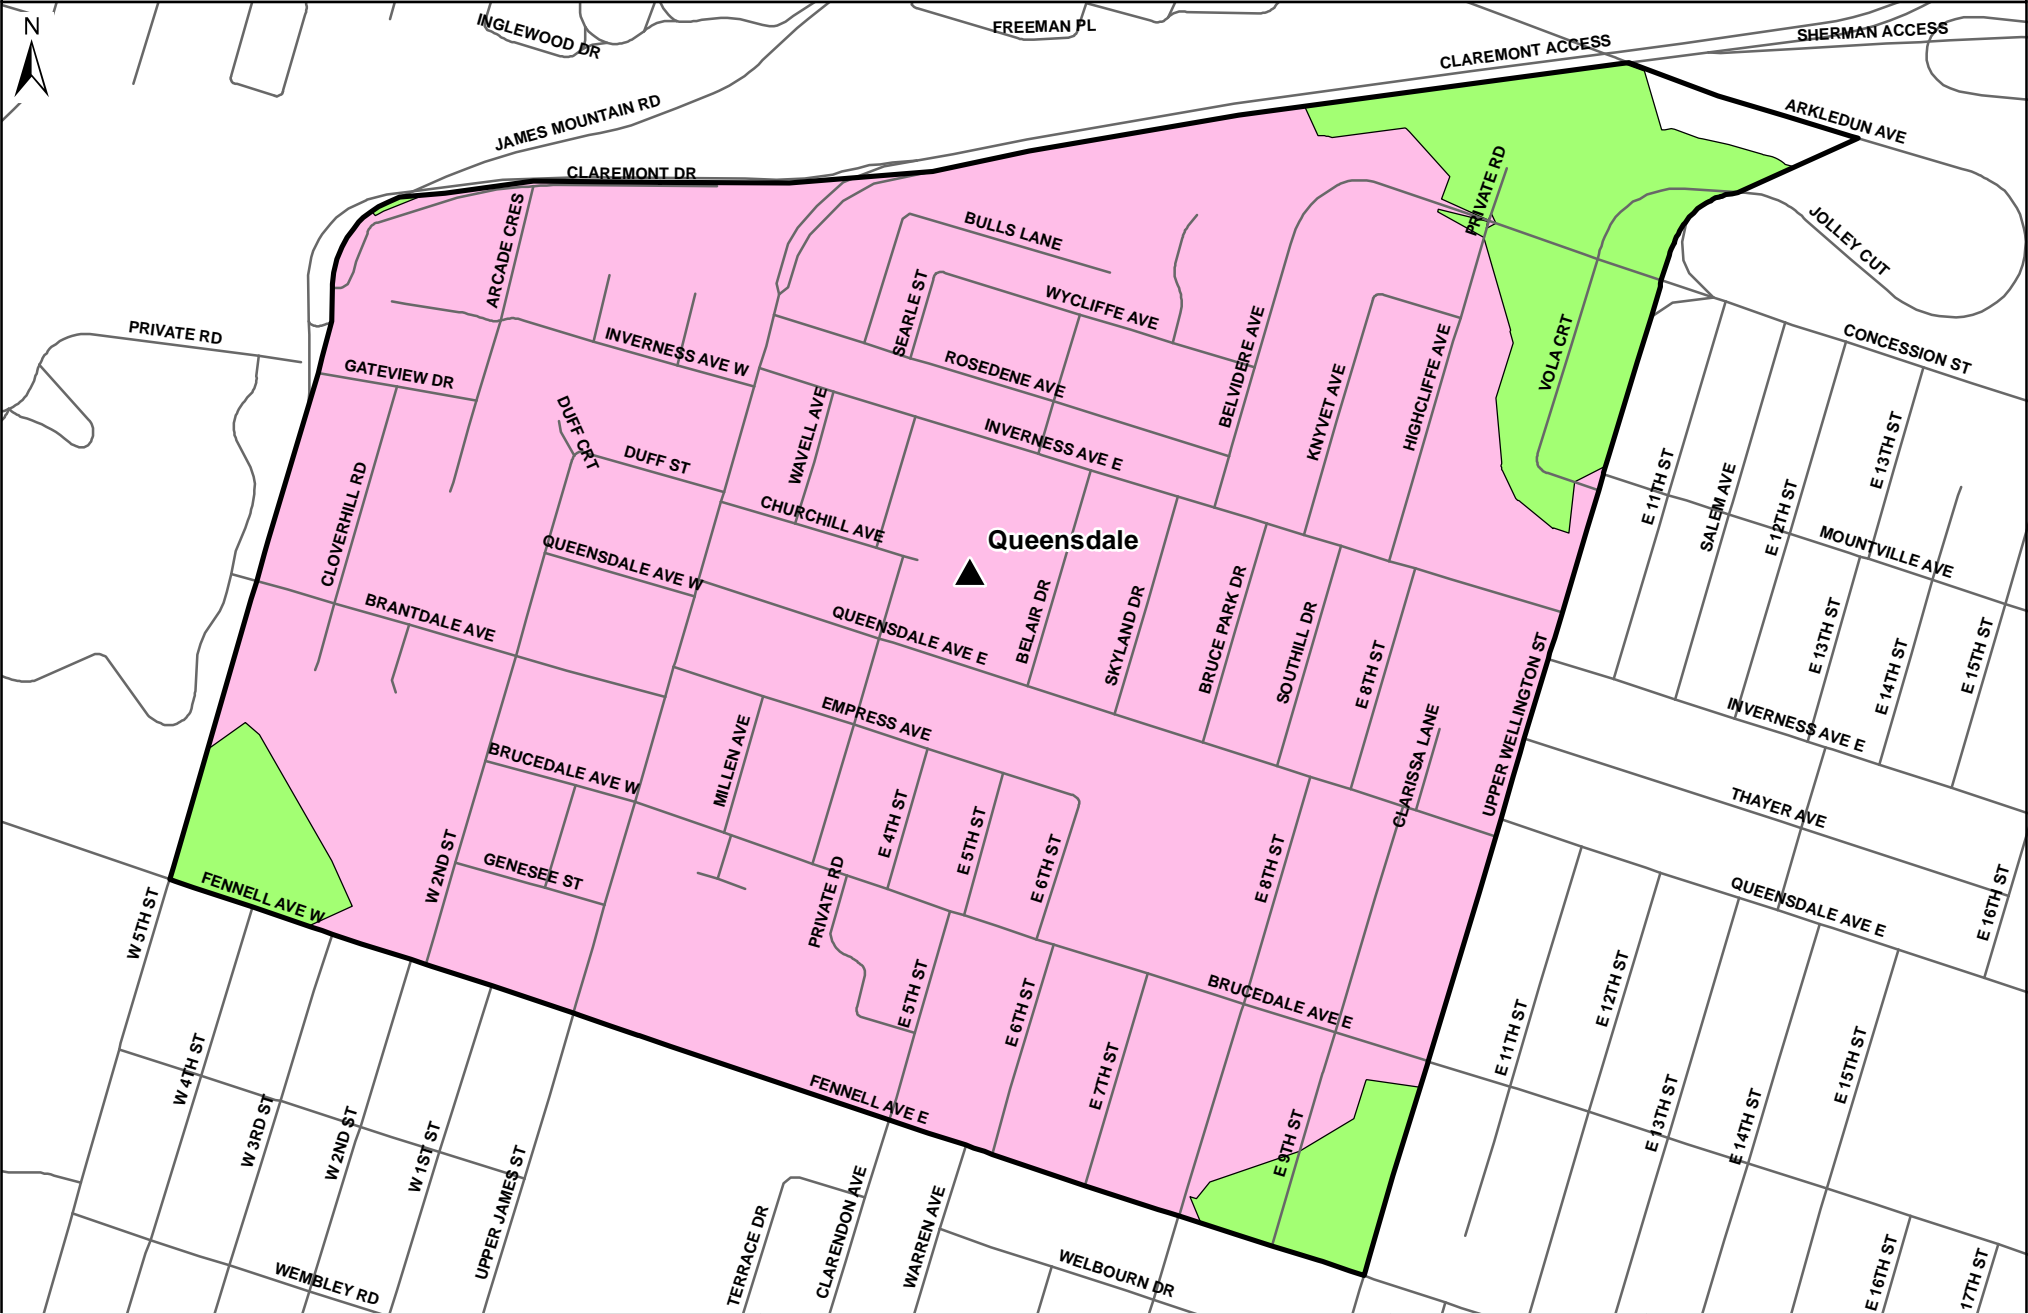

Walking Distance Boundary- Queensdale

	Junior Elementary School		JK- SK Walking Distance- 1 Km
	Elementary School Boundary		Gr. 1- 6 Walking Distance- 1.6 Km

0 0.125 0.25 0.5
 _____ KM

Note: Walking Distance shown is approximate, to determine exact eligibility for bussing please contact Transportation Services