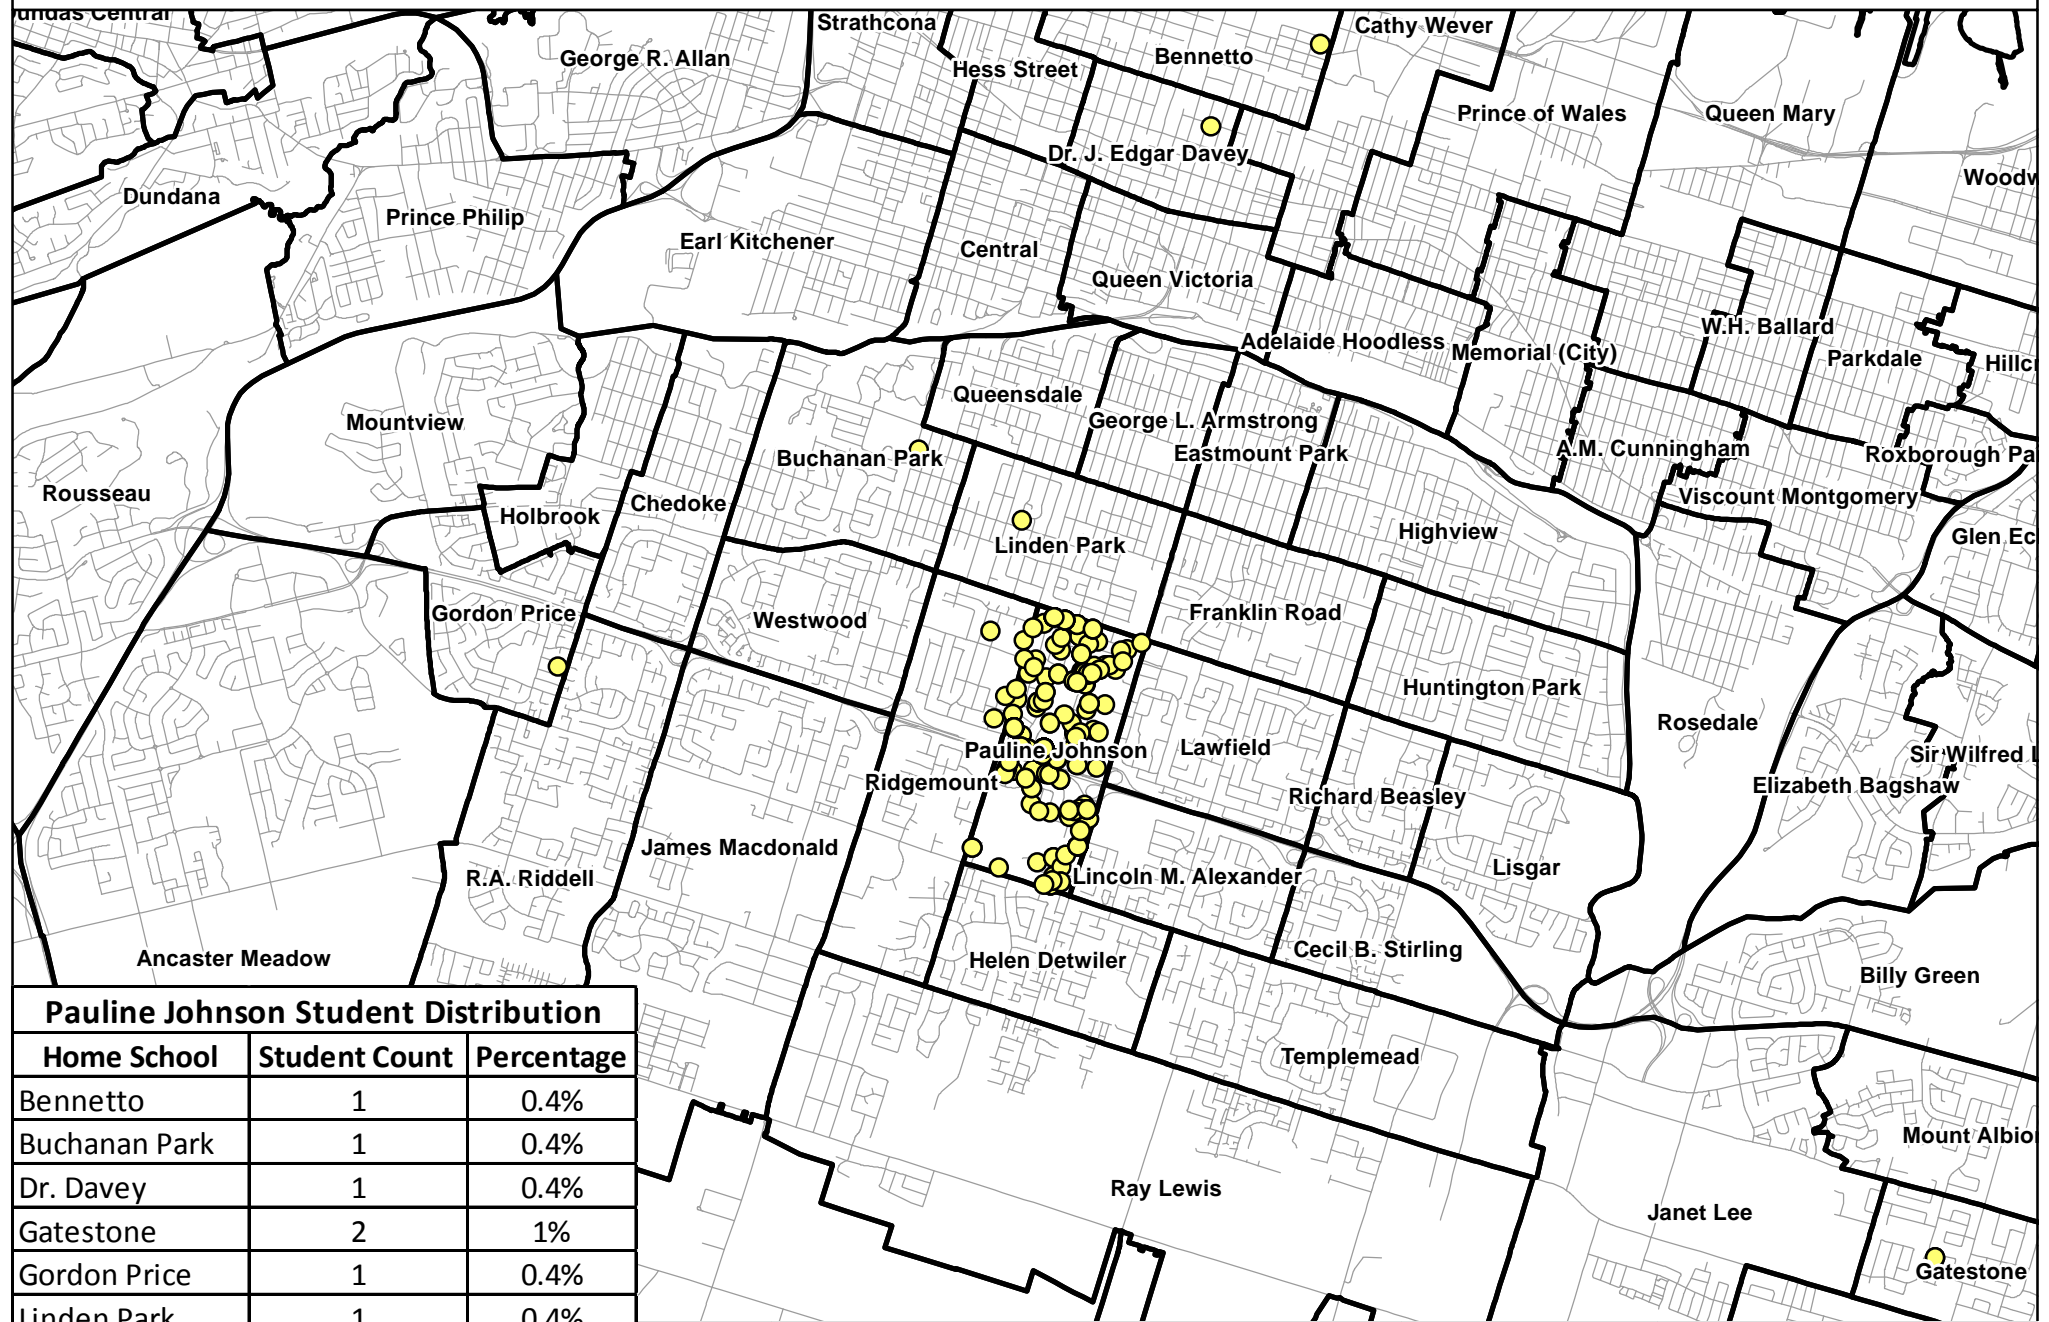

# Pauline Johnson 2012/ 2013 Student Distribution

Pauline Johnson Student Distribution		
Home School	Student Count	Percentage
Bennetto	1	0.4%
Buchanan Park	1	0.4%
Dr. Davey	1	0.4%
Gatestone	2	1%
Gordon Price	1	0.4%
Linden Park	1	0.4%
Pauline Johnson	243	96%
Ridgmount	4	2%
<b>Total</b>	<b>254</b>	<b>100%</b>

0 1 2 4 KM

 Pauline Johnson Students
  Elementary School Boundary