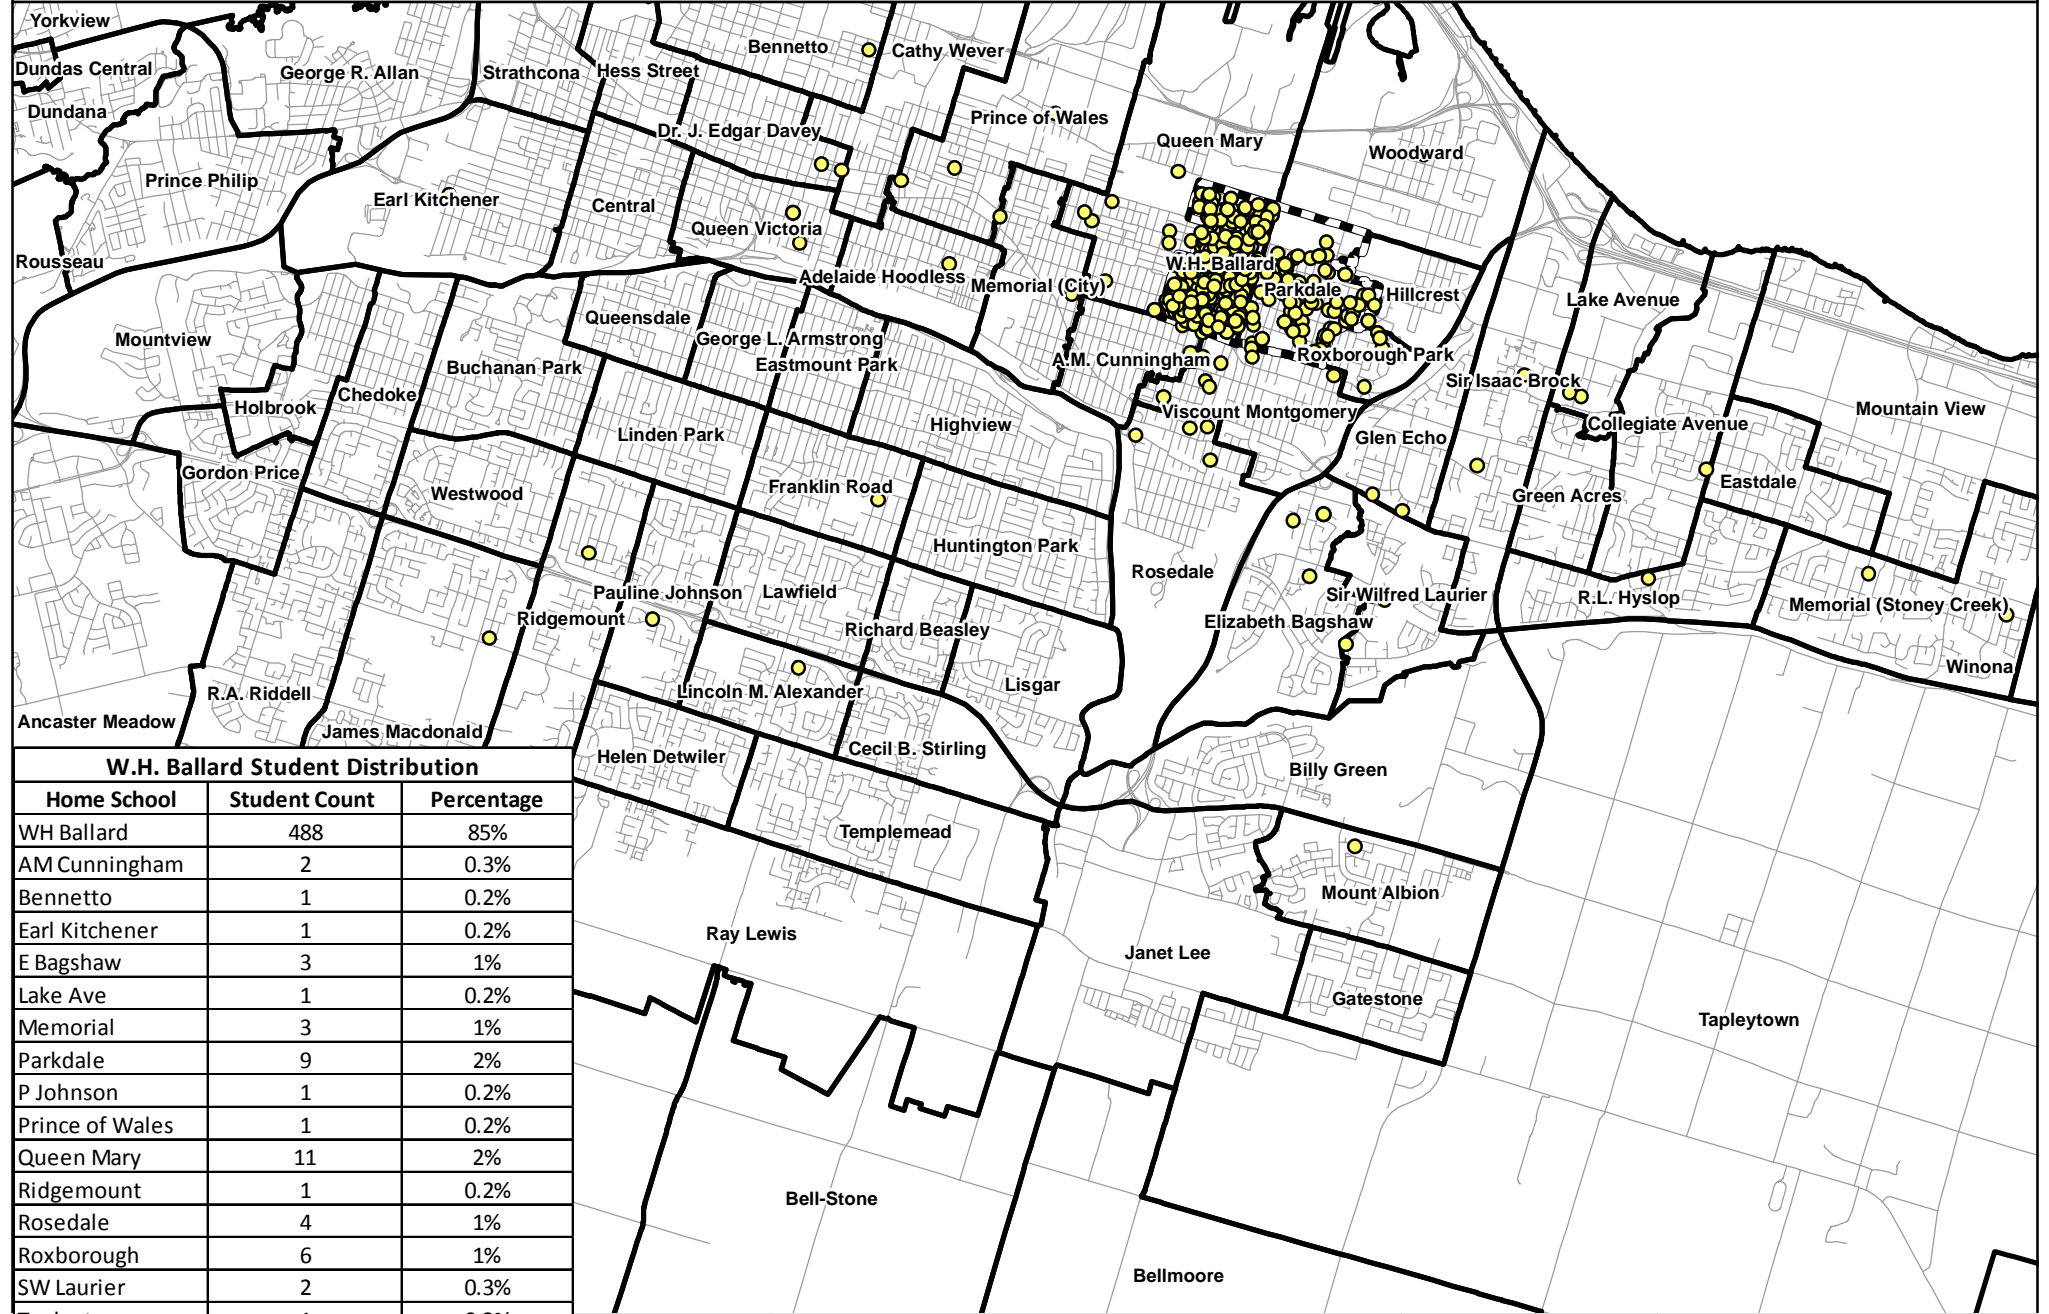

W. H. Ballard 2012/ 2013 Student Distribution

| W.H. Ballard Student Distribution | | |
|-----------------------------------|---------------|-------------|
| Home School | Student Count | Percentage |
| WH Ballard | 488 | 85% |
| AM Cunningham | 2 | 0.3% |
| Benetto | 1 | 0.2% |
| Earl Kitchener | 1 | 0.2% |
| E Bagshaw | 3 | 1% |
| Lake Ave | 1 | 0.2% |
| Memorial | 3 | 1% |
| Parkdale | 9 | 2% |
| P Johnson | 1 | 0.2% |
| Prince of Wales | 1 | 0.2% |
| Queen Mary | 11 | 2% |
| Ridgemount | 1 | 0.2% |
| Rosedale | 4 | 1% |
| Roxborough | 6 | 1% |
| SW Laurier | 2 | 0.3% |
| Tapleytown | 1 | 0.2% |
| V Montgomery | 7 | 1% |
| Woodward | 1 | 0.2% |
| <i>Special Education</i> | 34 | 6% |
| Total | 577 | 100% |

● W. H. Ballard Students

□ JK- 5 Boundary

□ Gr 6- 8 Boundary