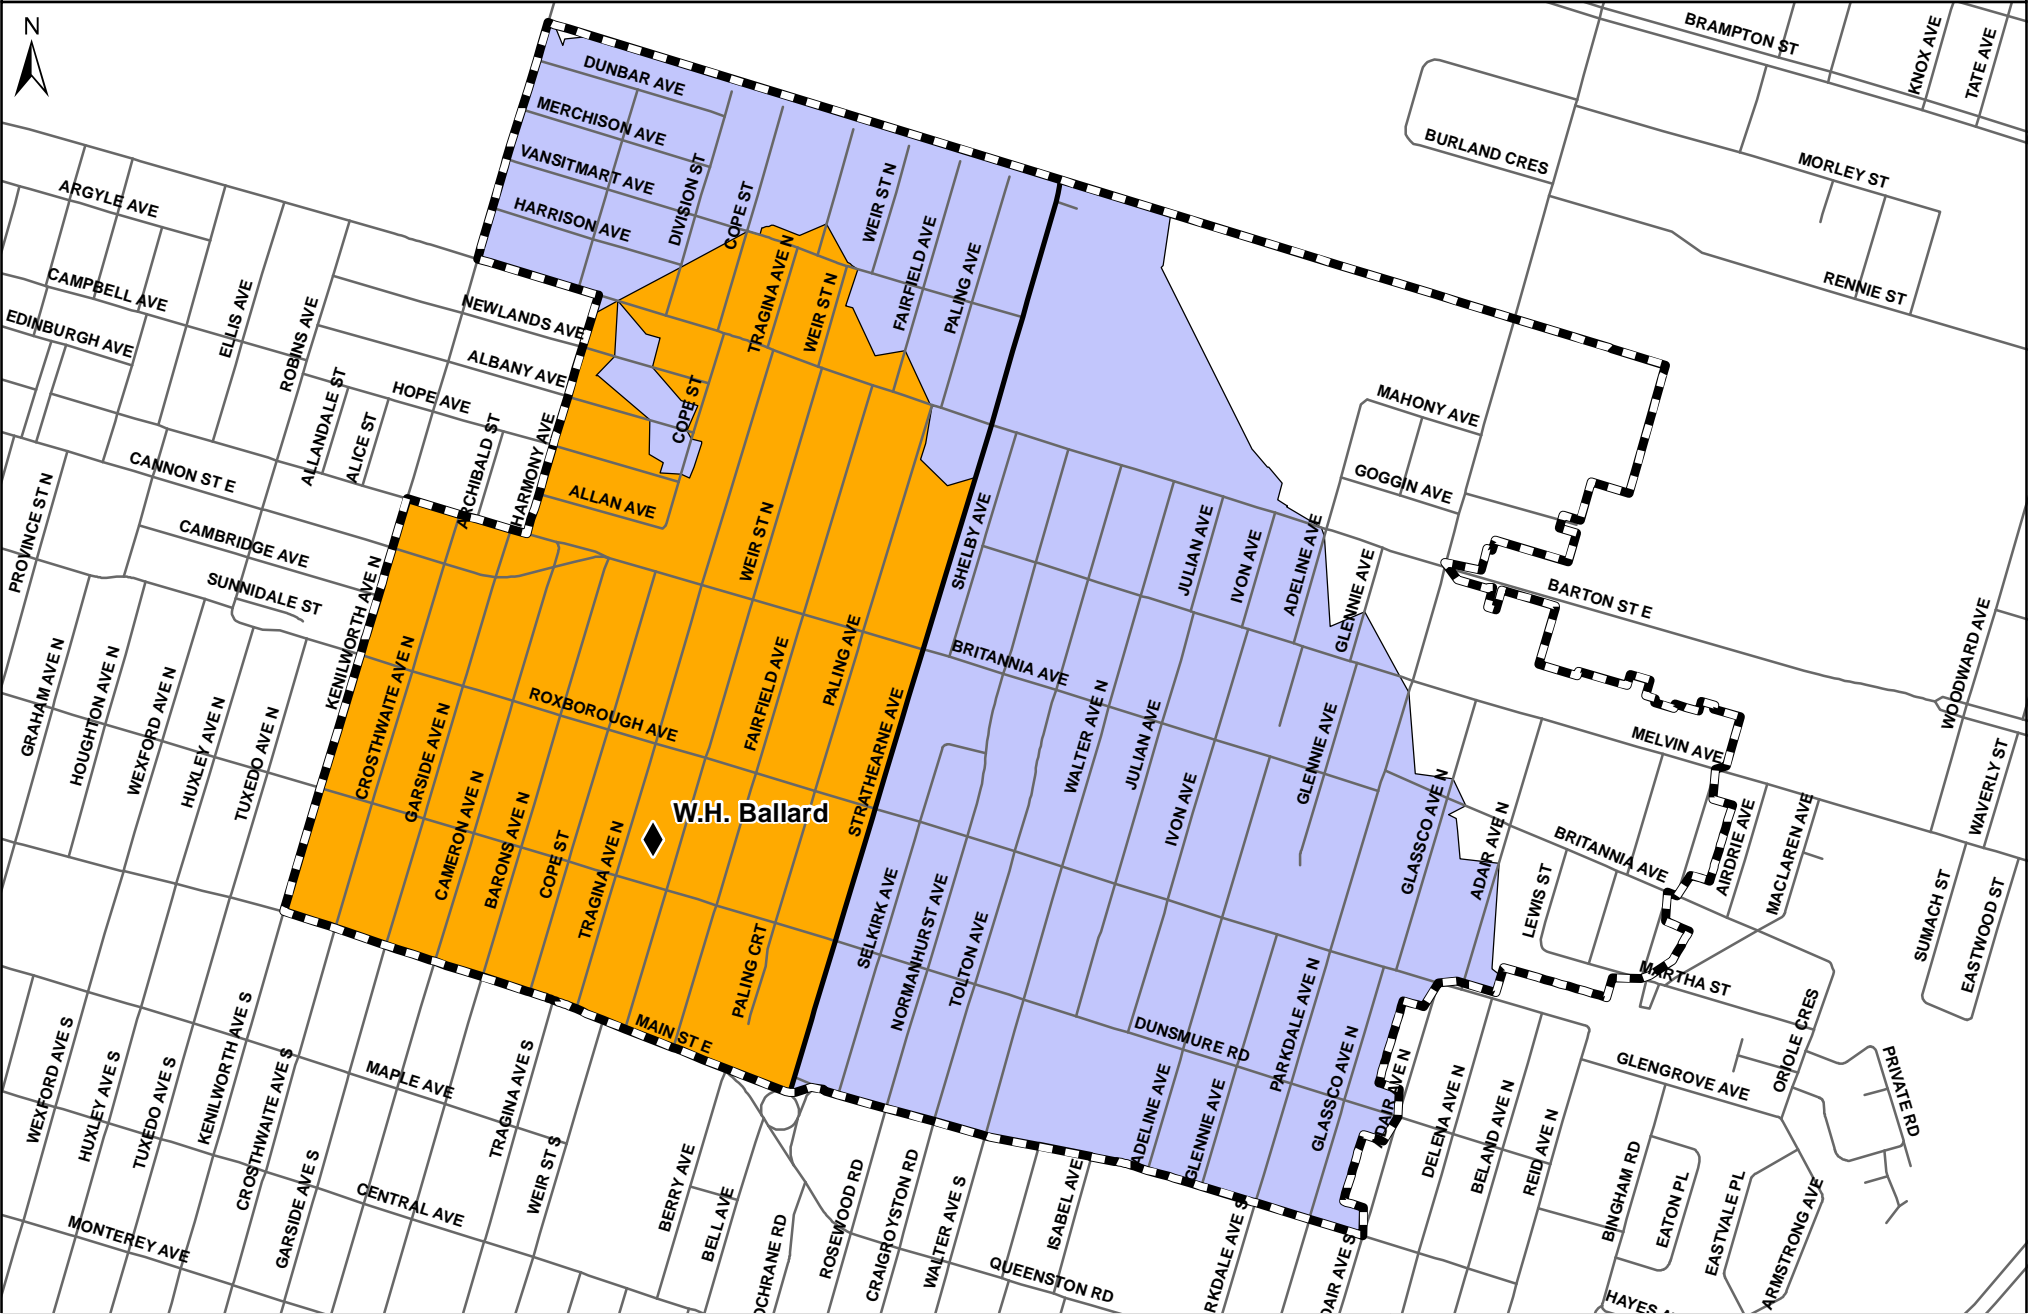

Walking Distance Boundary- W. H. Ballard

	JK- 8 School		JK- 8 Sk Walking Distance- 1 Km
	JK- 5 Boundary		Gr. 1- 8 Walking Distance- 1.6 Km
	6- 8 Boundary		

0 0.2 0.4 0.8 KM

Note: Walking Distance shown is approximate, to determine exact eligibility for bussing please contact Transportation Services