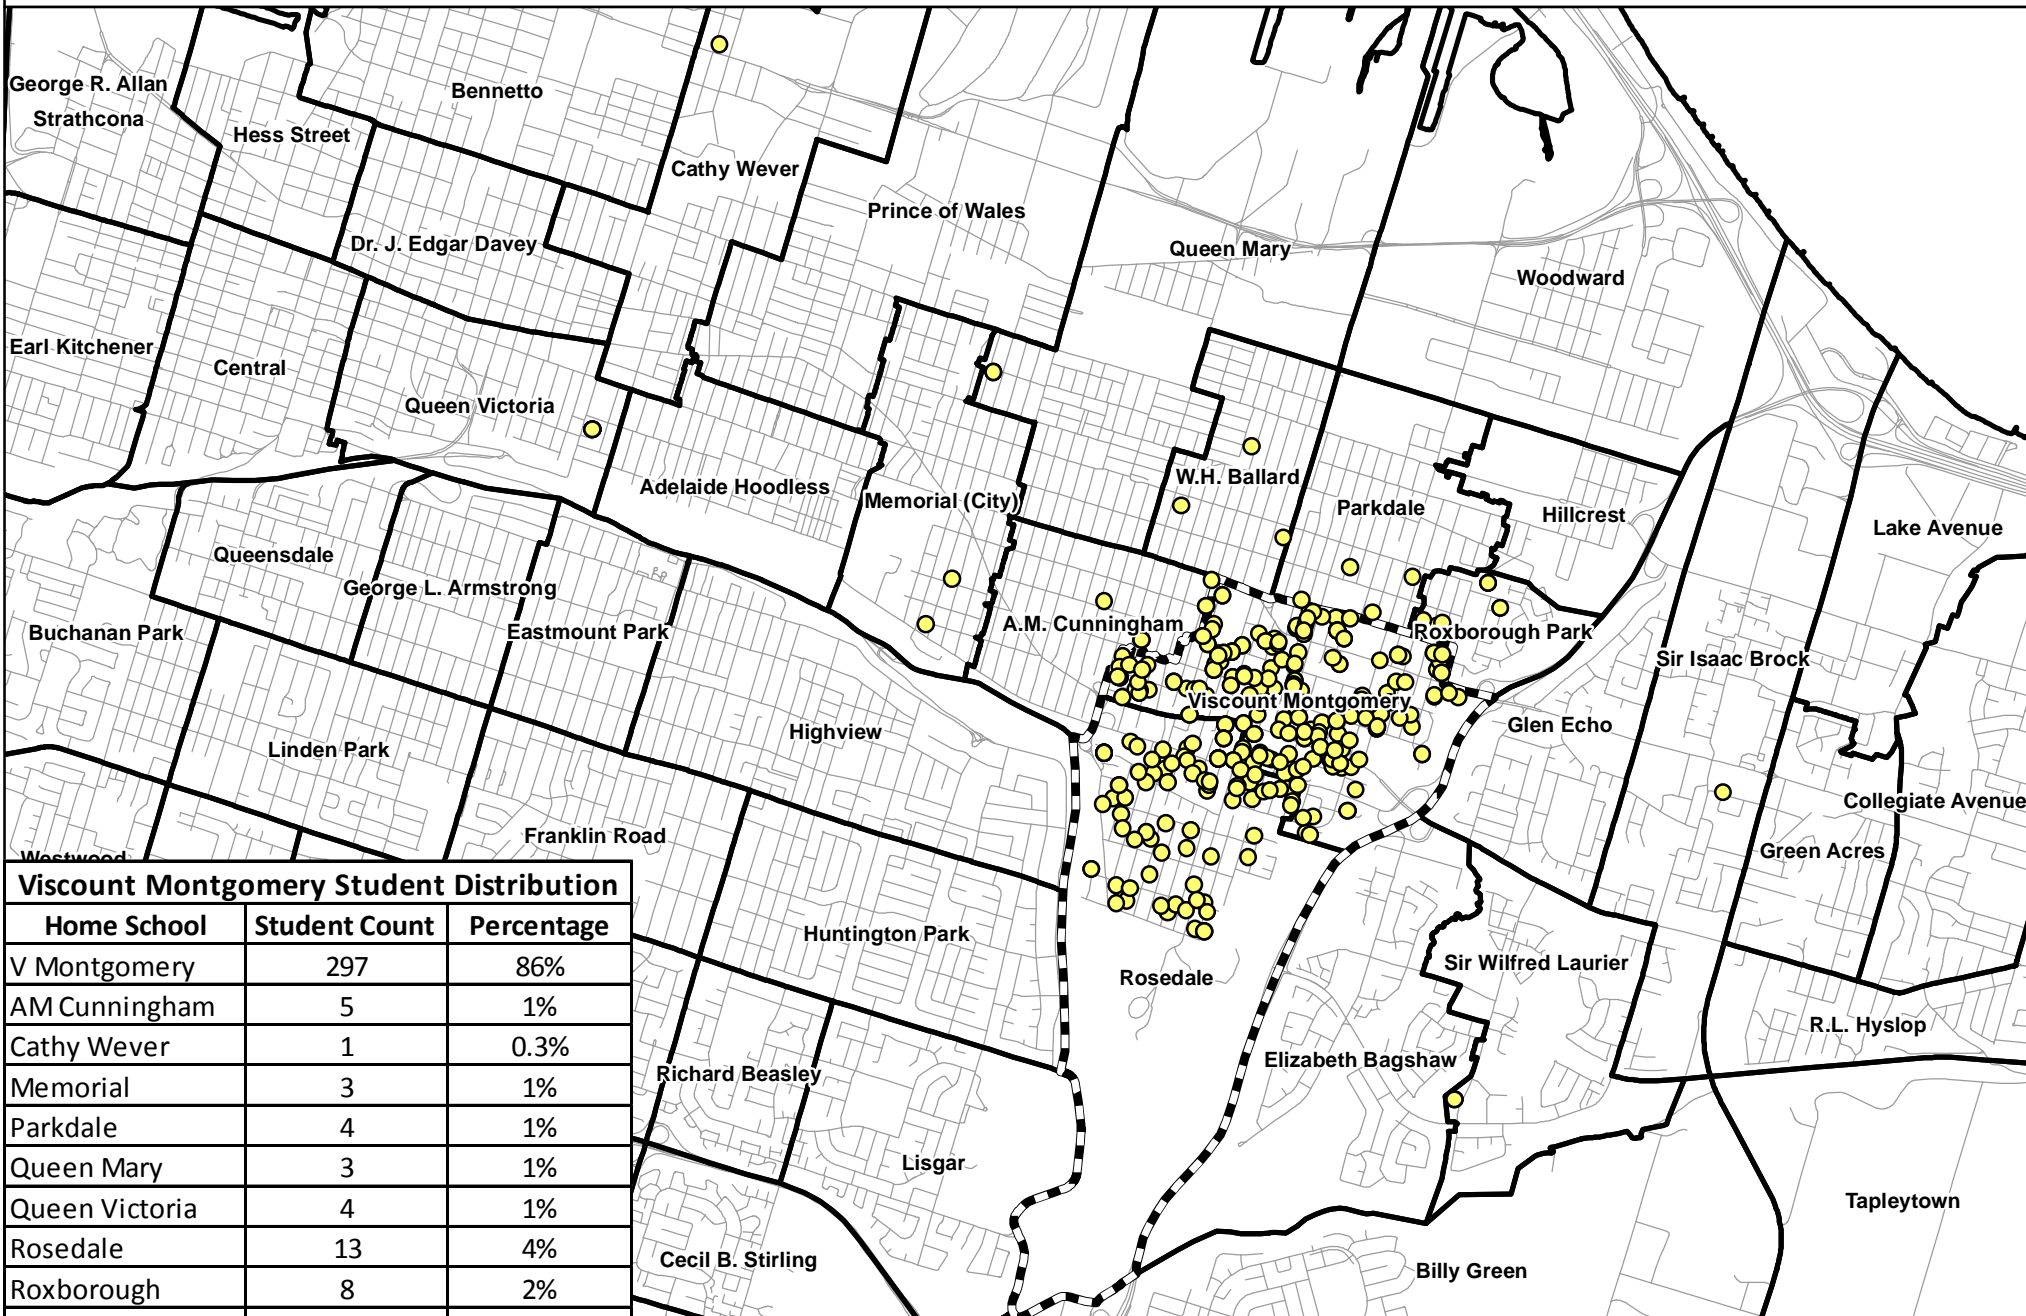

Viscount Montgomery 2012/ 2013 Student Distribution

Viscount Montgomery Student Distribution

Home School	Student Count	Percentage
V Montgomery	297	86%
AM Cunningham	5	1%
Cathy Wever	1	0.3%
Memorial	3	1%
Parkdale	4	1%
Queen Mary	3	1%
Queen Victoria	4	1%
Rosedale	13	4%
Roxborough	8	2%
Sir Isaac Brock	1	0.3%
Sir Wilfred Laurier	3	1%
WH Ballard	3	1%
Total	345	100%

0 0.75 1.5 3 KM

- Viscount Montgomery Students
- JK- 5 Boundary
- Gr 6- 8 Boundary

Planning & Accommodation

July 2013

Planning and Accommodation