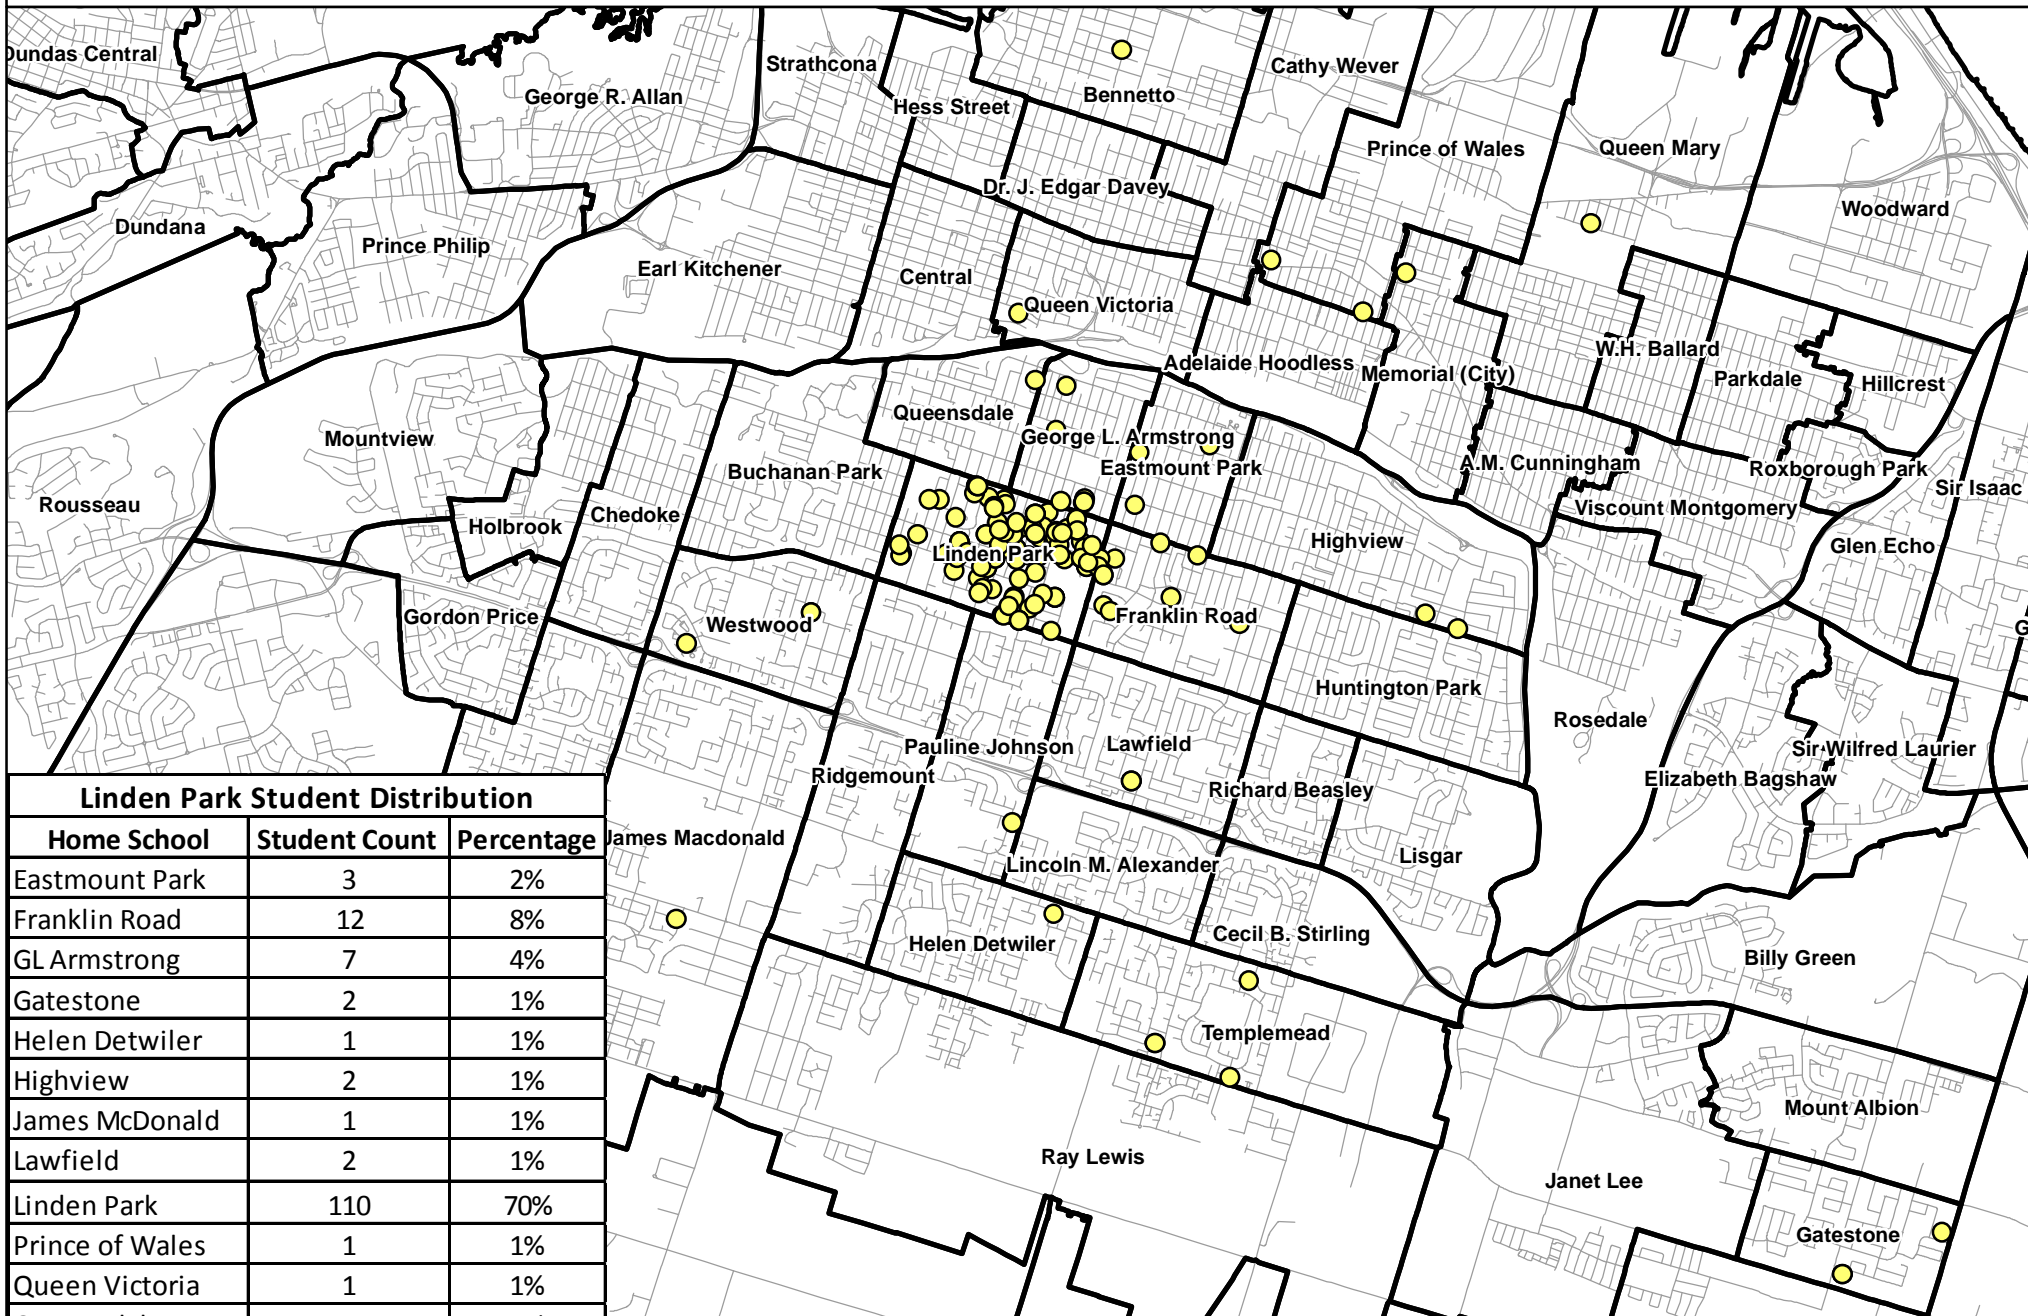

Linden Park 2012/ 2013 Student Distribution

Linden Park Student Distribution		
Home School	Student Count	Percentage
Eastmount Park	3	2%
Franklin Road	12	8%
GL Armstrong	7	4%
Gatestone	2	1%
Helen Detwiler	1	1%
Highview	2	1%
James McDonald	1	1%
Lawfield	2	1%
Linden Park	110	70%
Prince of Wales	1	1%
Queen Victoria	1	1%
Queensdale	1	1%
Westwood	3	2%
<i>Special Education</i>	11	7%
Total	157	100%

Linden Park Students

Elementary School Boundary

HAMILTON-WENTWORTH DISTRICT SCHOOL BOARD

Planning & Accommodation

July 2013

Planning and Accommodation