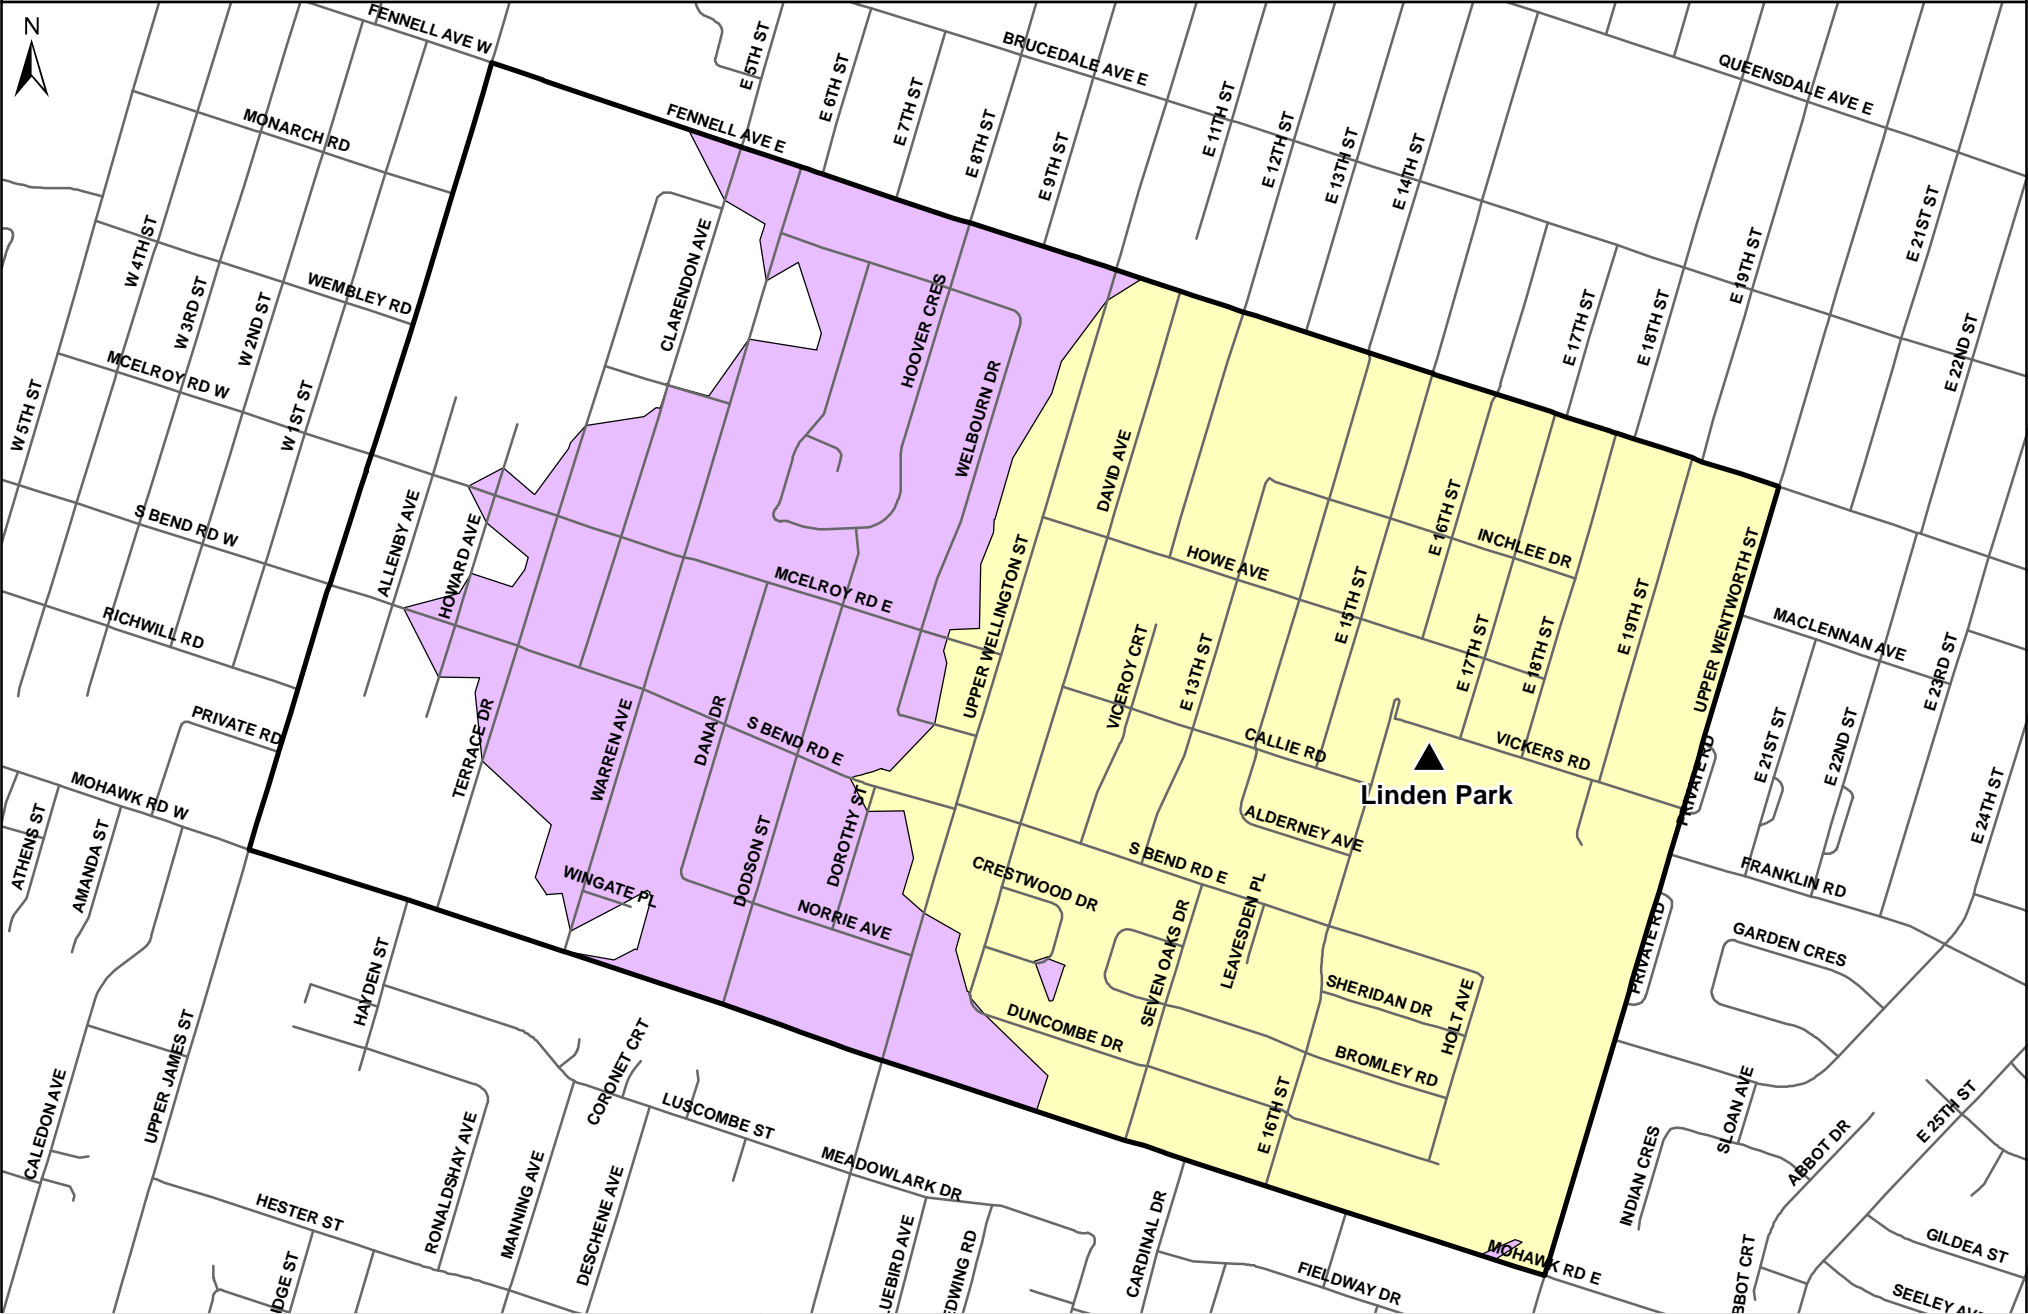

Walking Distance Boundary- Linden Park

	Junior Elementary School		JK- SK Walking Distance- 1 Km
	Elementary School Boundary		Gr. 1- 5 Walking Distance- 1.6 Km

0 0.175 0.35 0.7 KM

Note: Walking Distance shown is approximate, to determine exact eligibility for bussing please contact Transportation Services