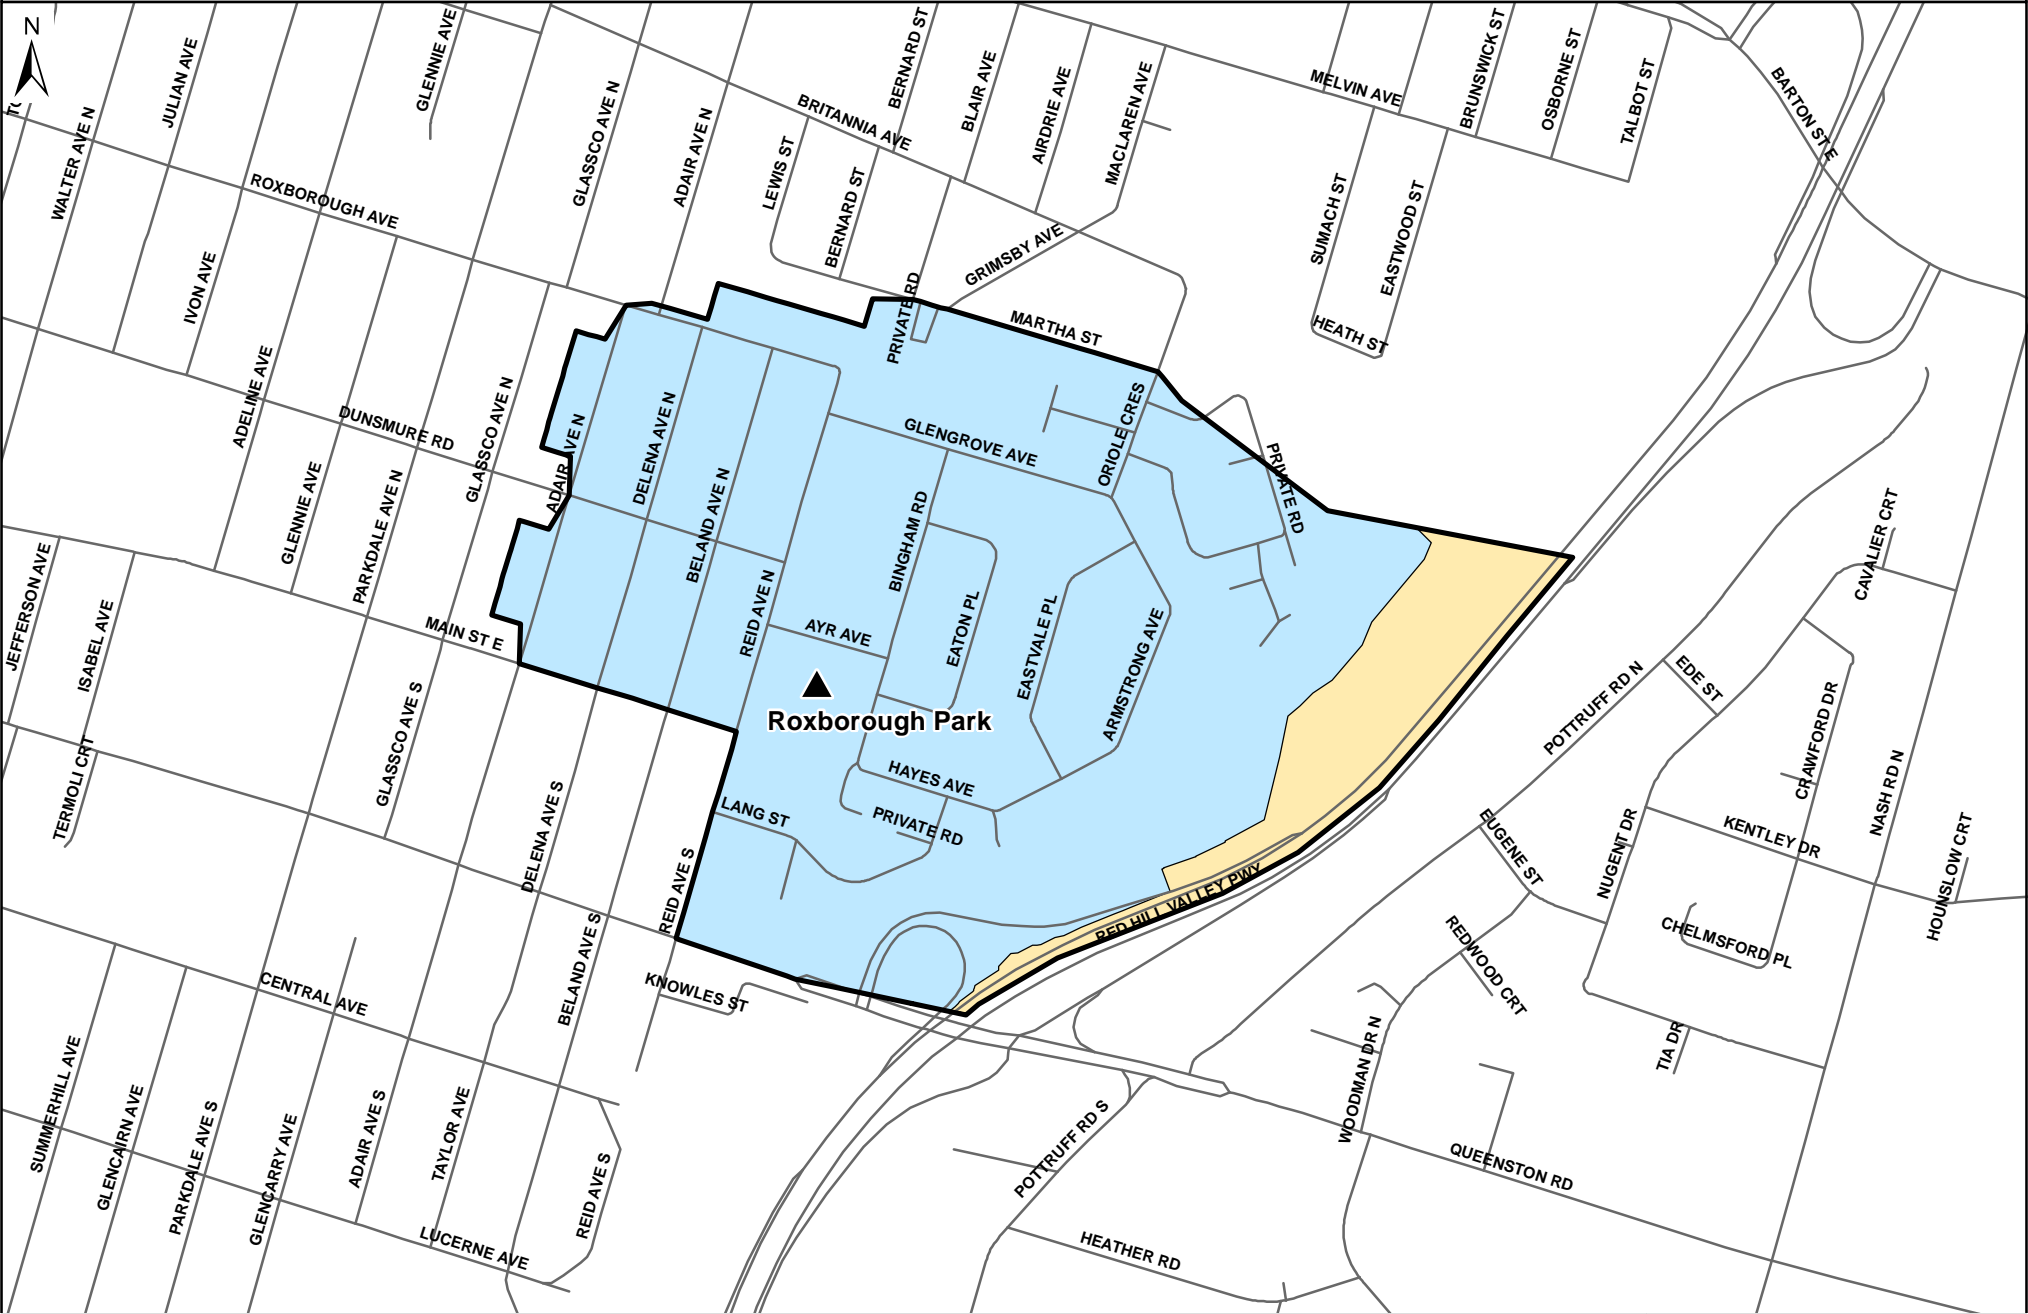

Walking Distance Boundary- Roxborough Park

	Junior Elementary School		JK- SK Walking Distance- 1 Km
	Elementary School Boundary		Gr. 1- 5 Walking Distance- 1.6 Km

0 0.15 0.3 0.6
KM

Note: Walking Distance shown is approximate, to determine exact eligibility for bussing please contact Transportation Services