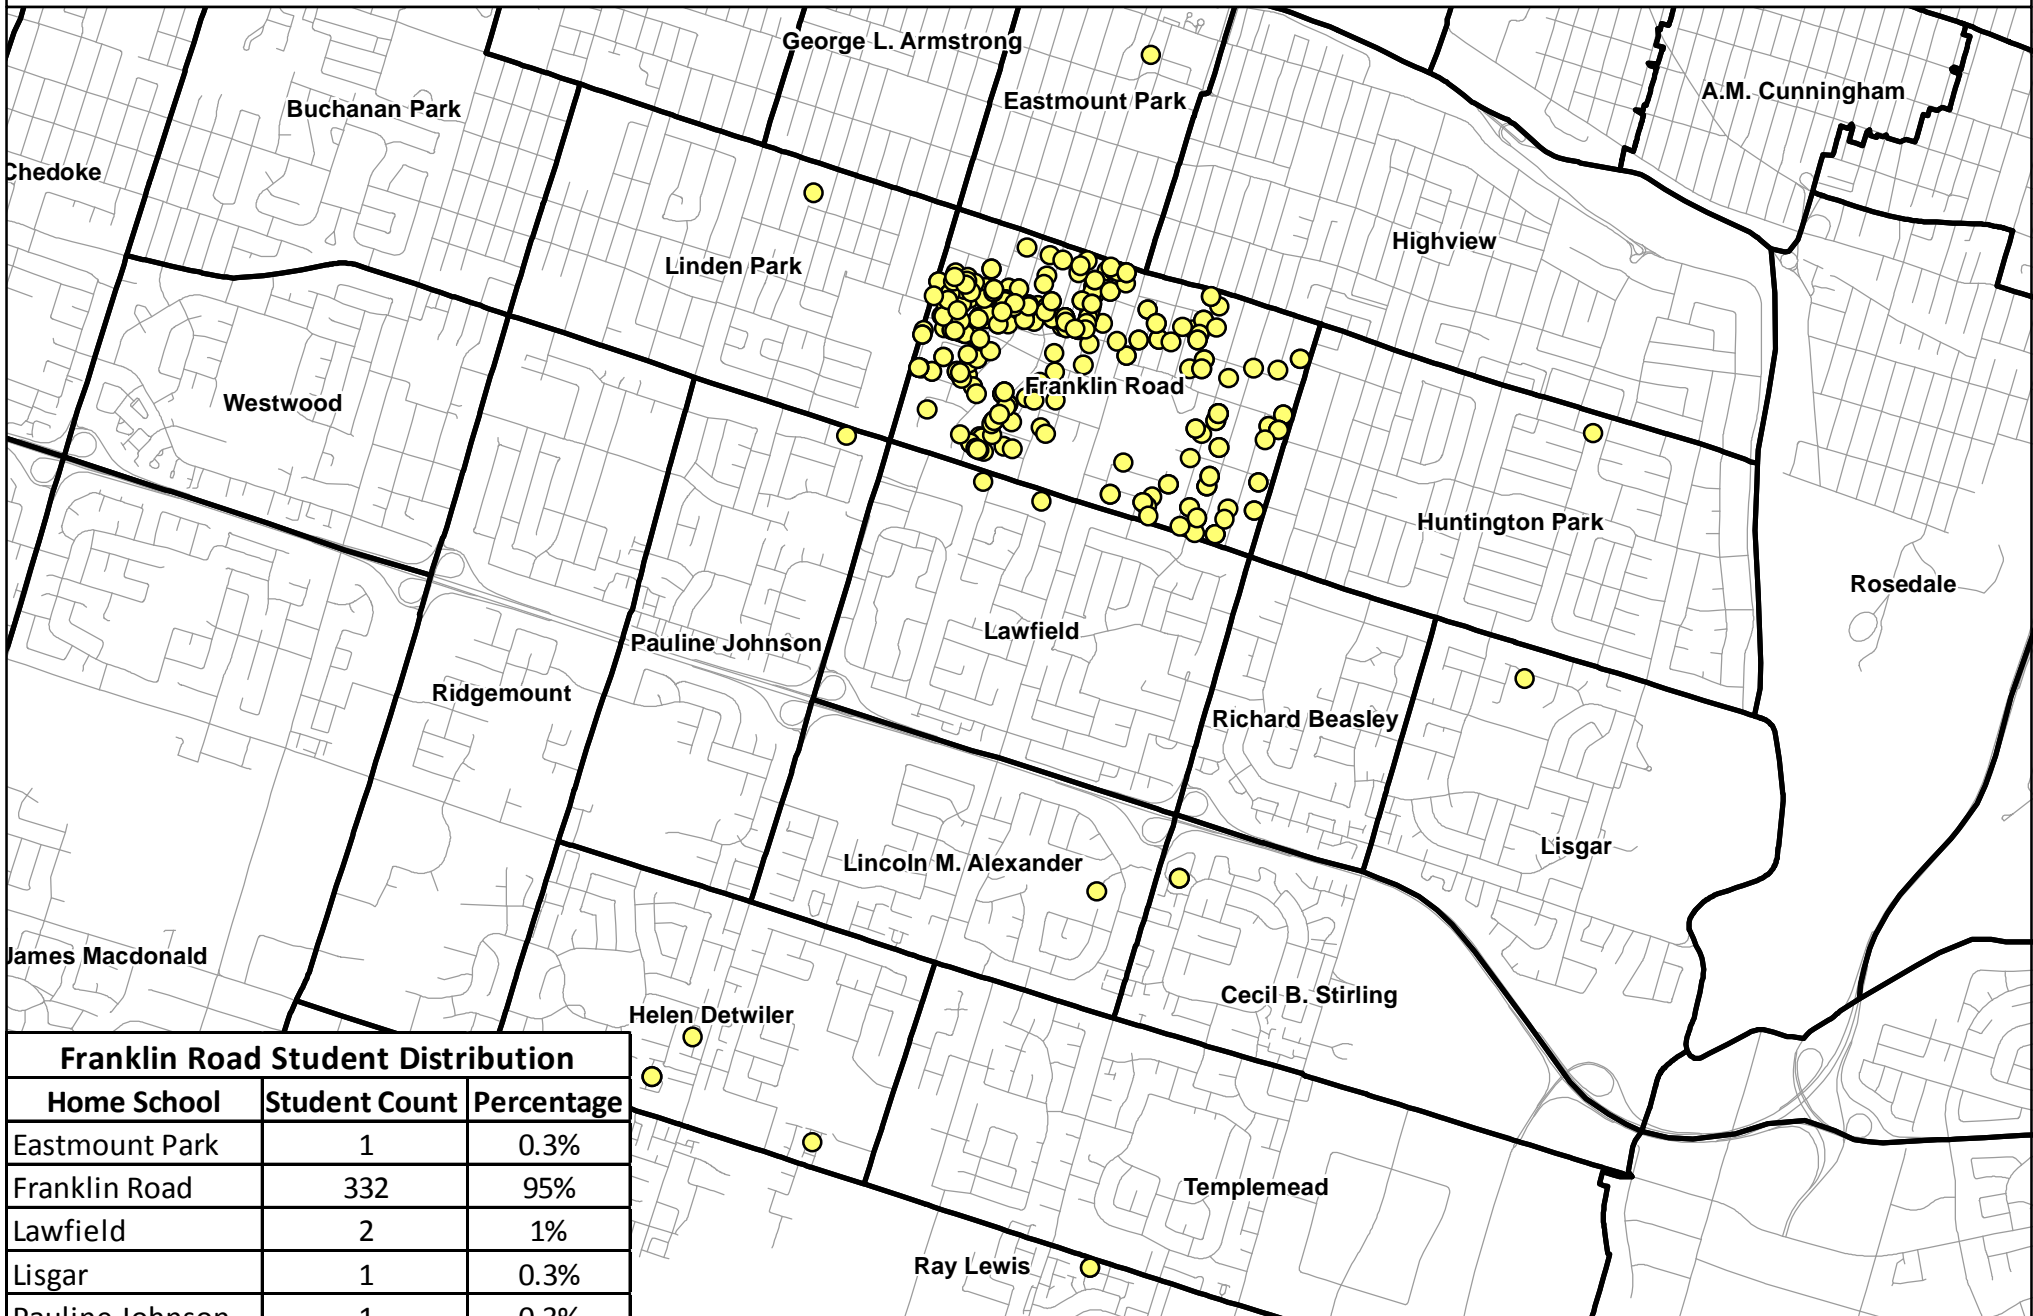

Franklin Road 2012/ 2013 Student Distribution

Franklin Road Student Distribution		
Home School	Student Count	Percentage
Eastmount Park	1	0.3%
Franklin Road	332	95%
Lawfield	2	1%
Lisgar	1	0.3%
Pauline Johnson	1	0.3%
Ray Lewis	2	1%
<i>Special Education</i>	12	3%
Total	351	100%

 Franklin Road Students

 Elementary School Boundary

Planning & Accommodation

July 2013

Planning and Accommodation