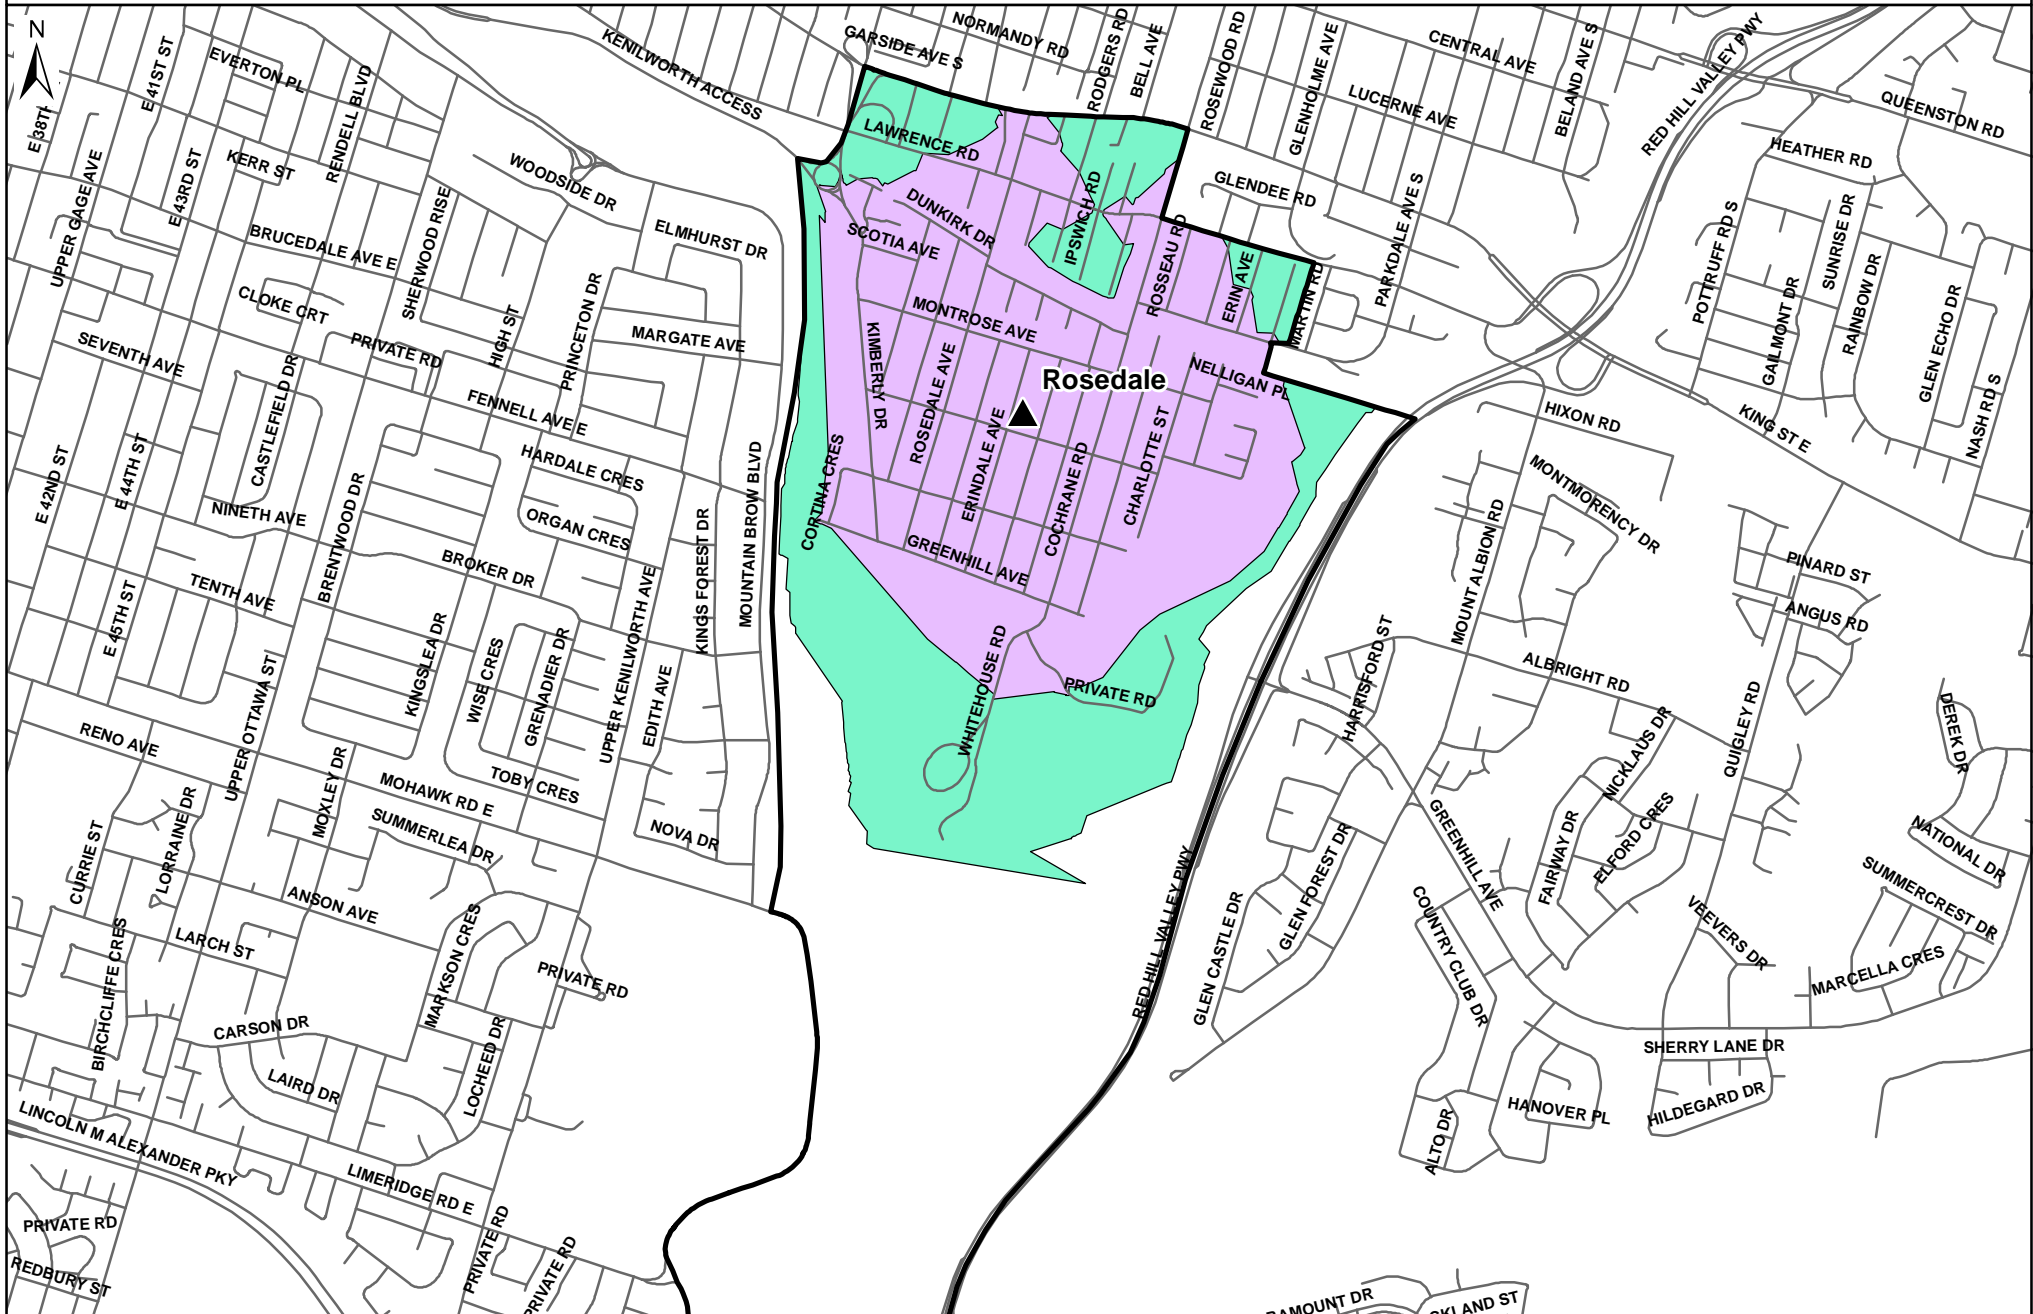

Walking Distance Boundary- Rosedale

-  Junior Elementary School
-  Elementary School Boundary
-  JK- SK Walking Distance- 1 Km
-  Gr. 1- 5 Walking Distance- 1.6 Km

0 0.375 0.75 1.5 KM

Note: Walking Distance shown is approximate, to determine exact eligibility for bussing please contact Transportation Services