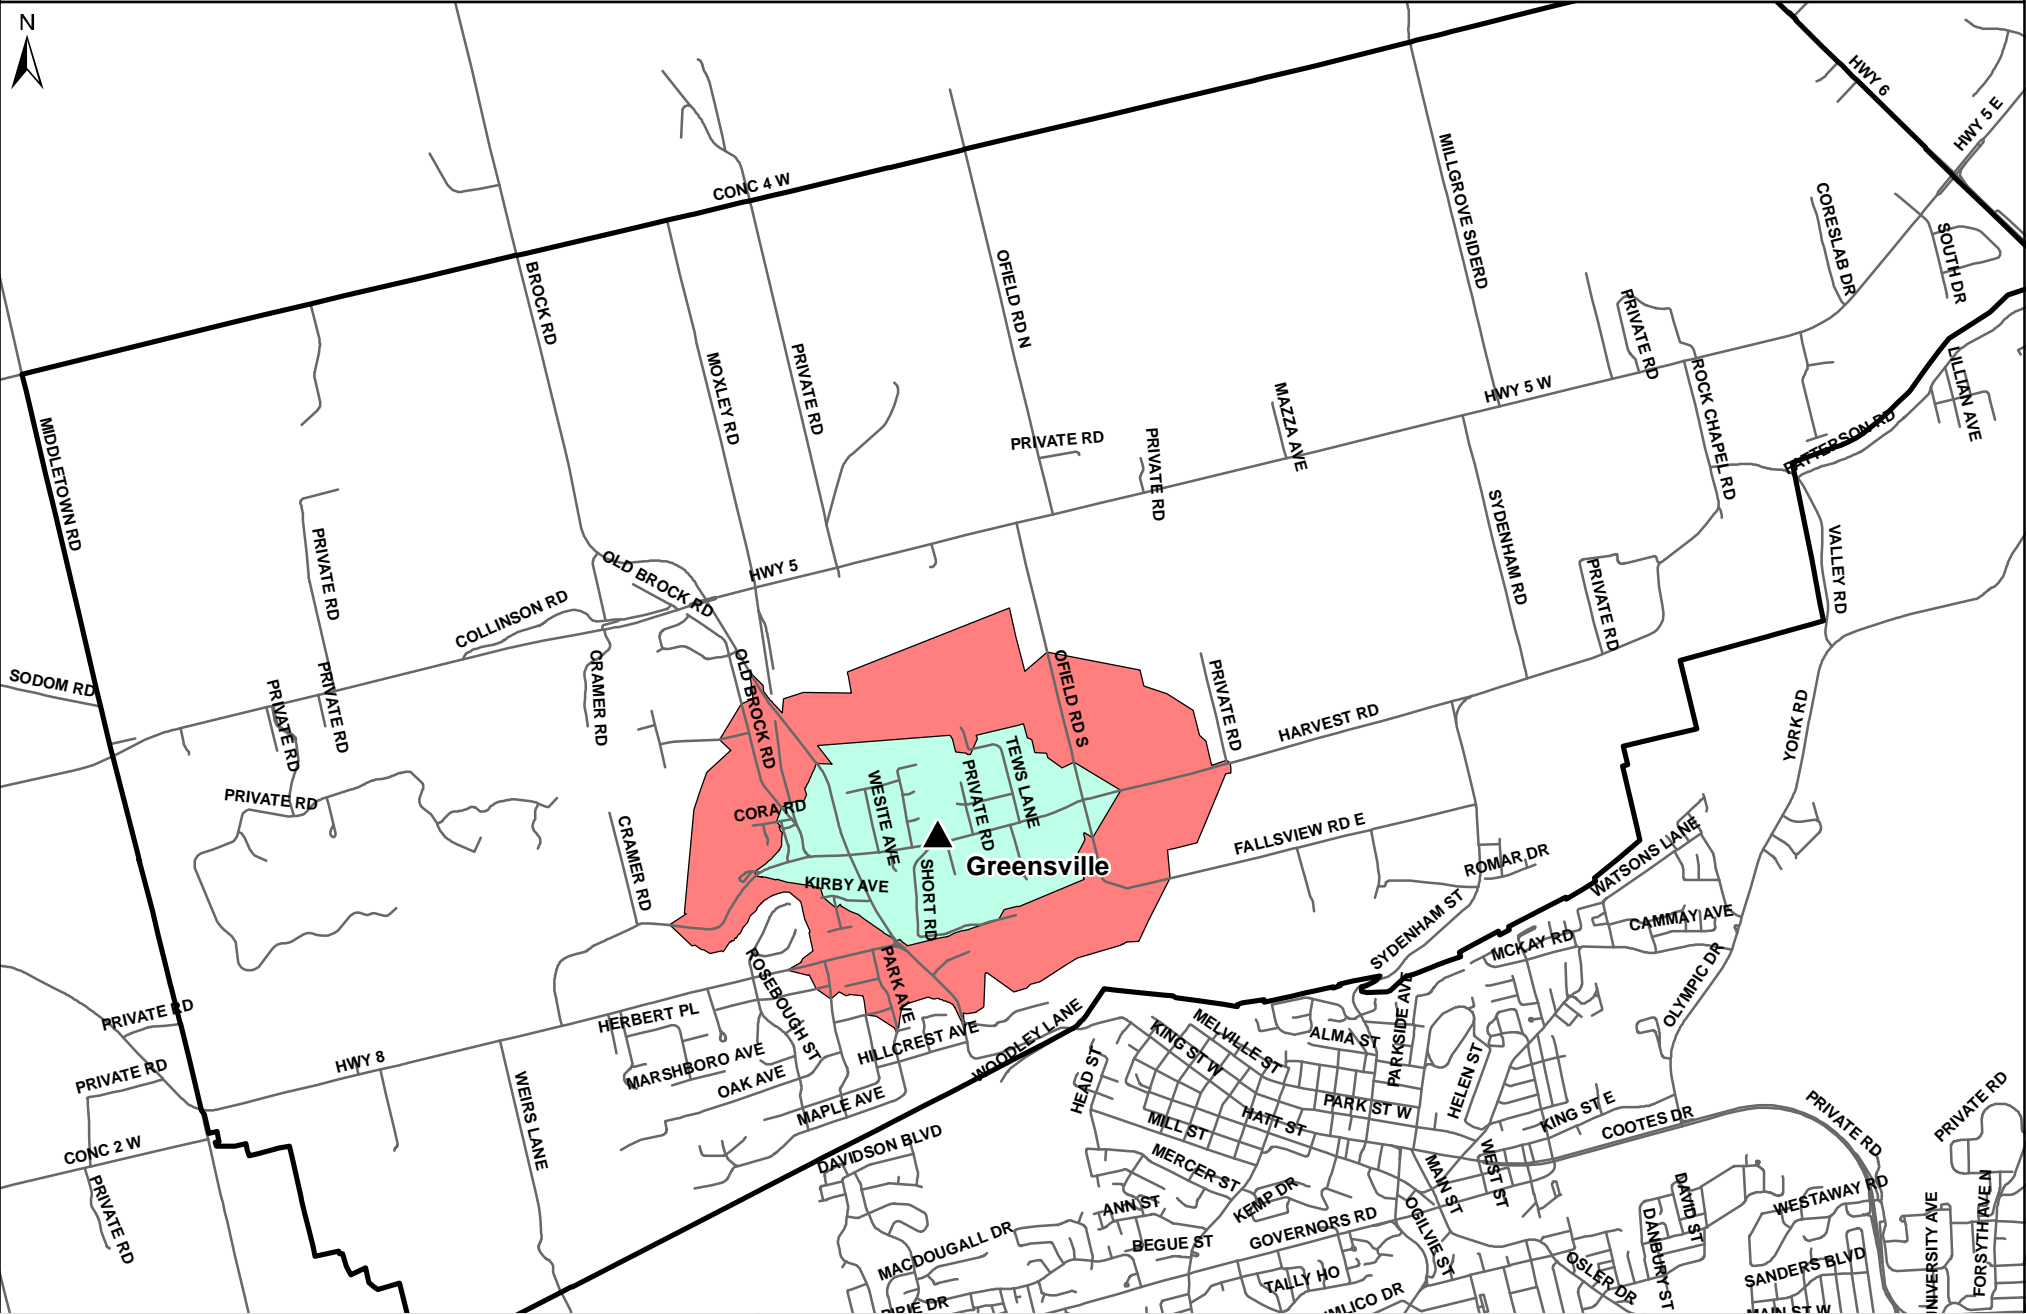

Walking Distance Boundary- Greenville

	Junior Elementary School		JK- SK Walking Distance- 1 Km
	Elementary School Boundary		Gr. 1- 5 Walking Distance- 1.6 Km

0 0.75 1.5 3 KM

Note: Walking Distance shown is approximate, to determine exact eligibility for bussing please contact Transportation Services