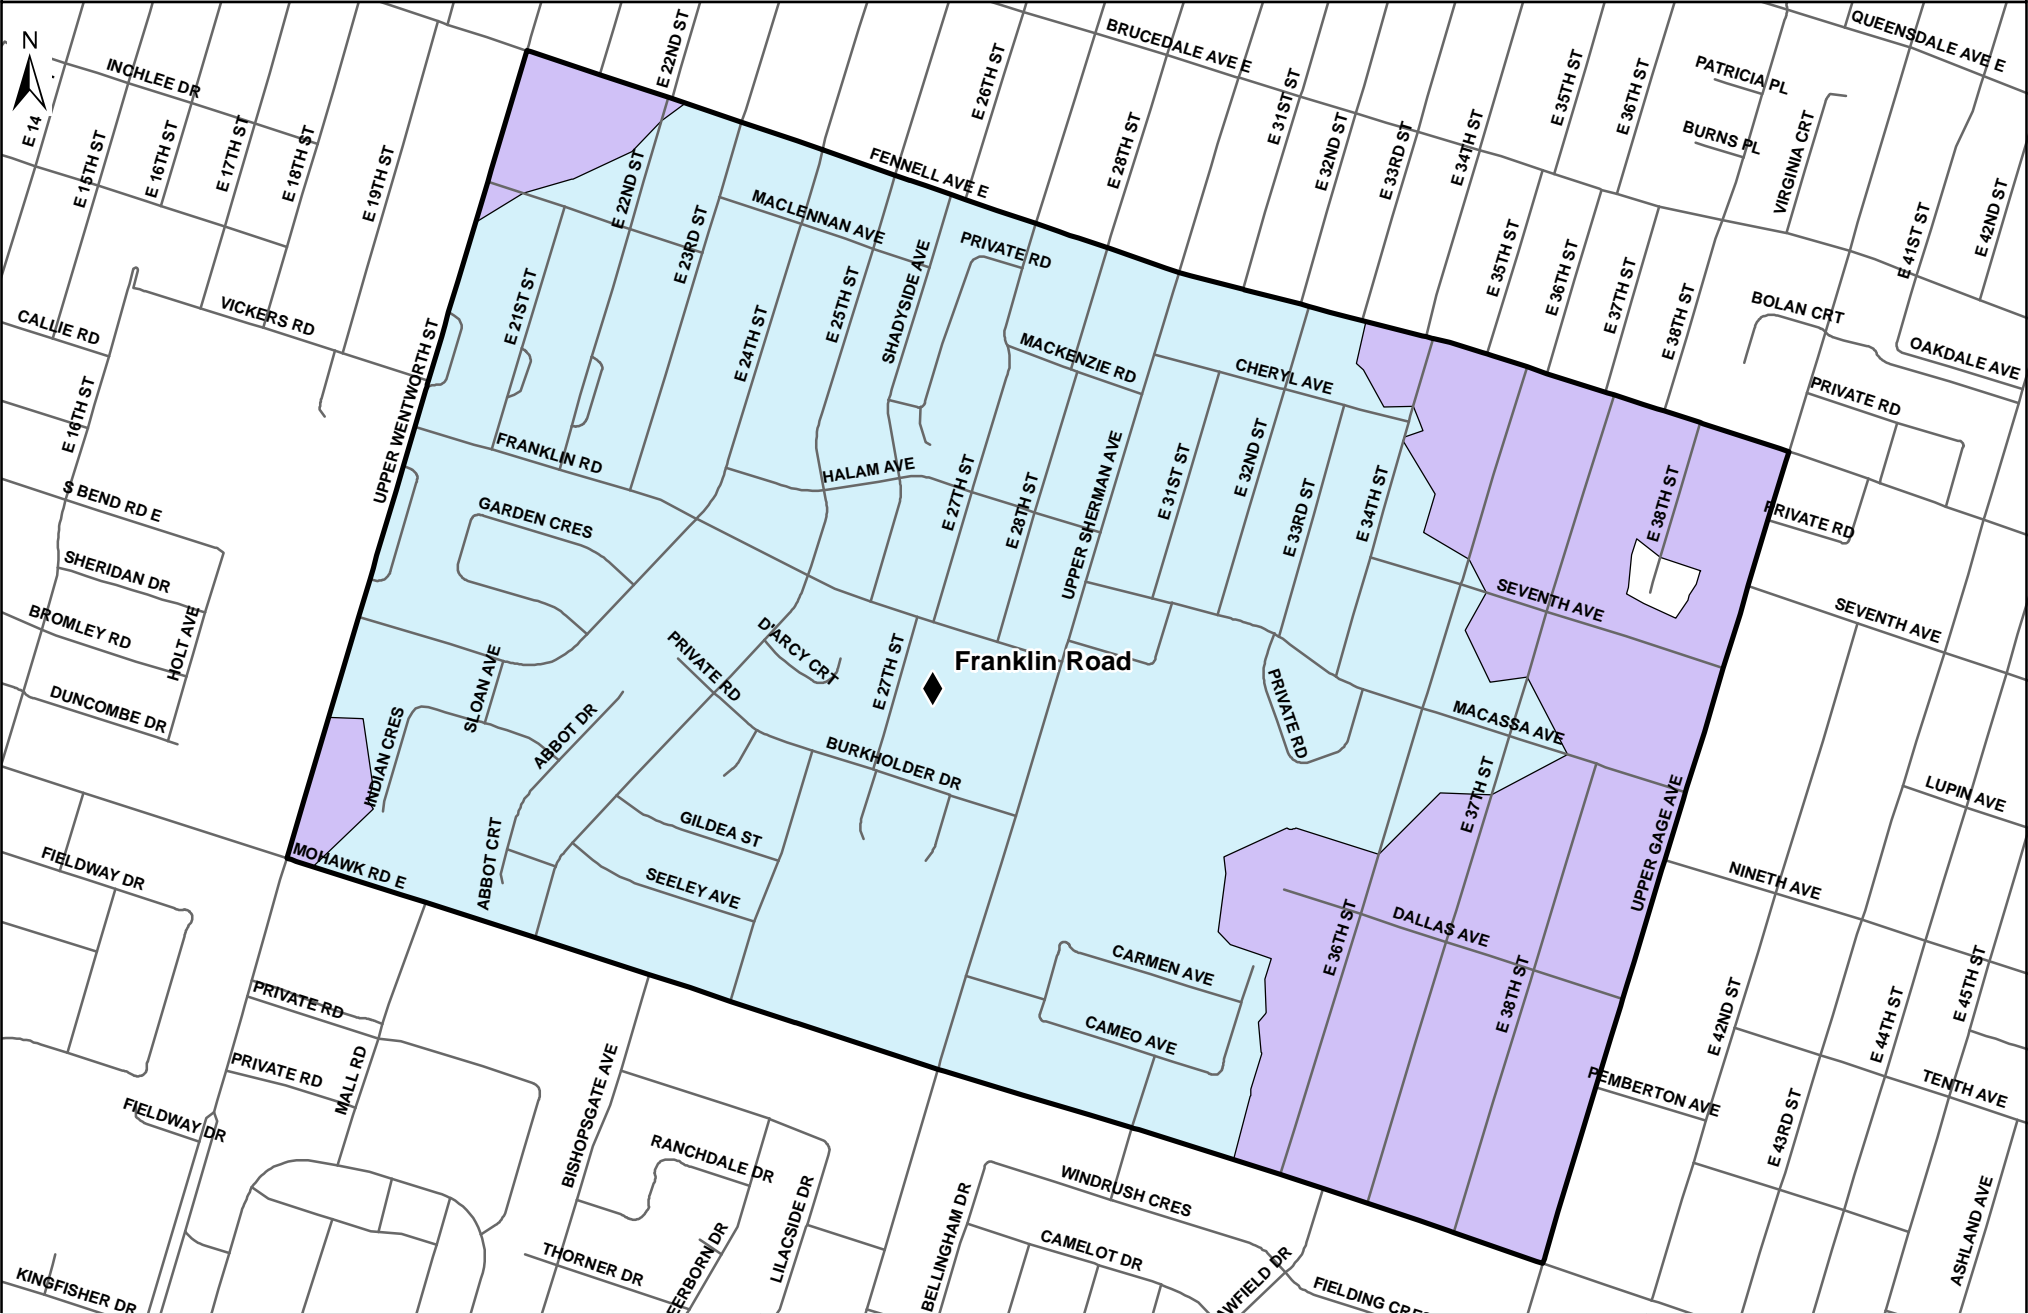

# Walking Distance Boundary- Franklin Road

-  JK- 8 School
-  Elementary School Boundary
-  JK- SK Walking Distance- 1 Km
-  Gr. 1- 8 Walking Distance- 1.6 Km

0 0.15 0.3 0.6 KM

*Note: Walking Distance shown is approximate, to determine exact eligibility for bussing please contact Transportation Services*