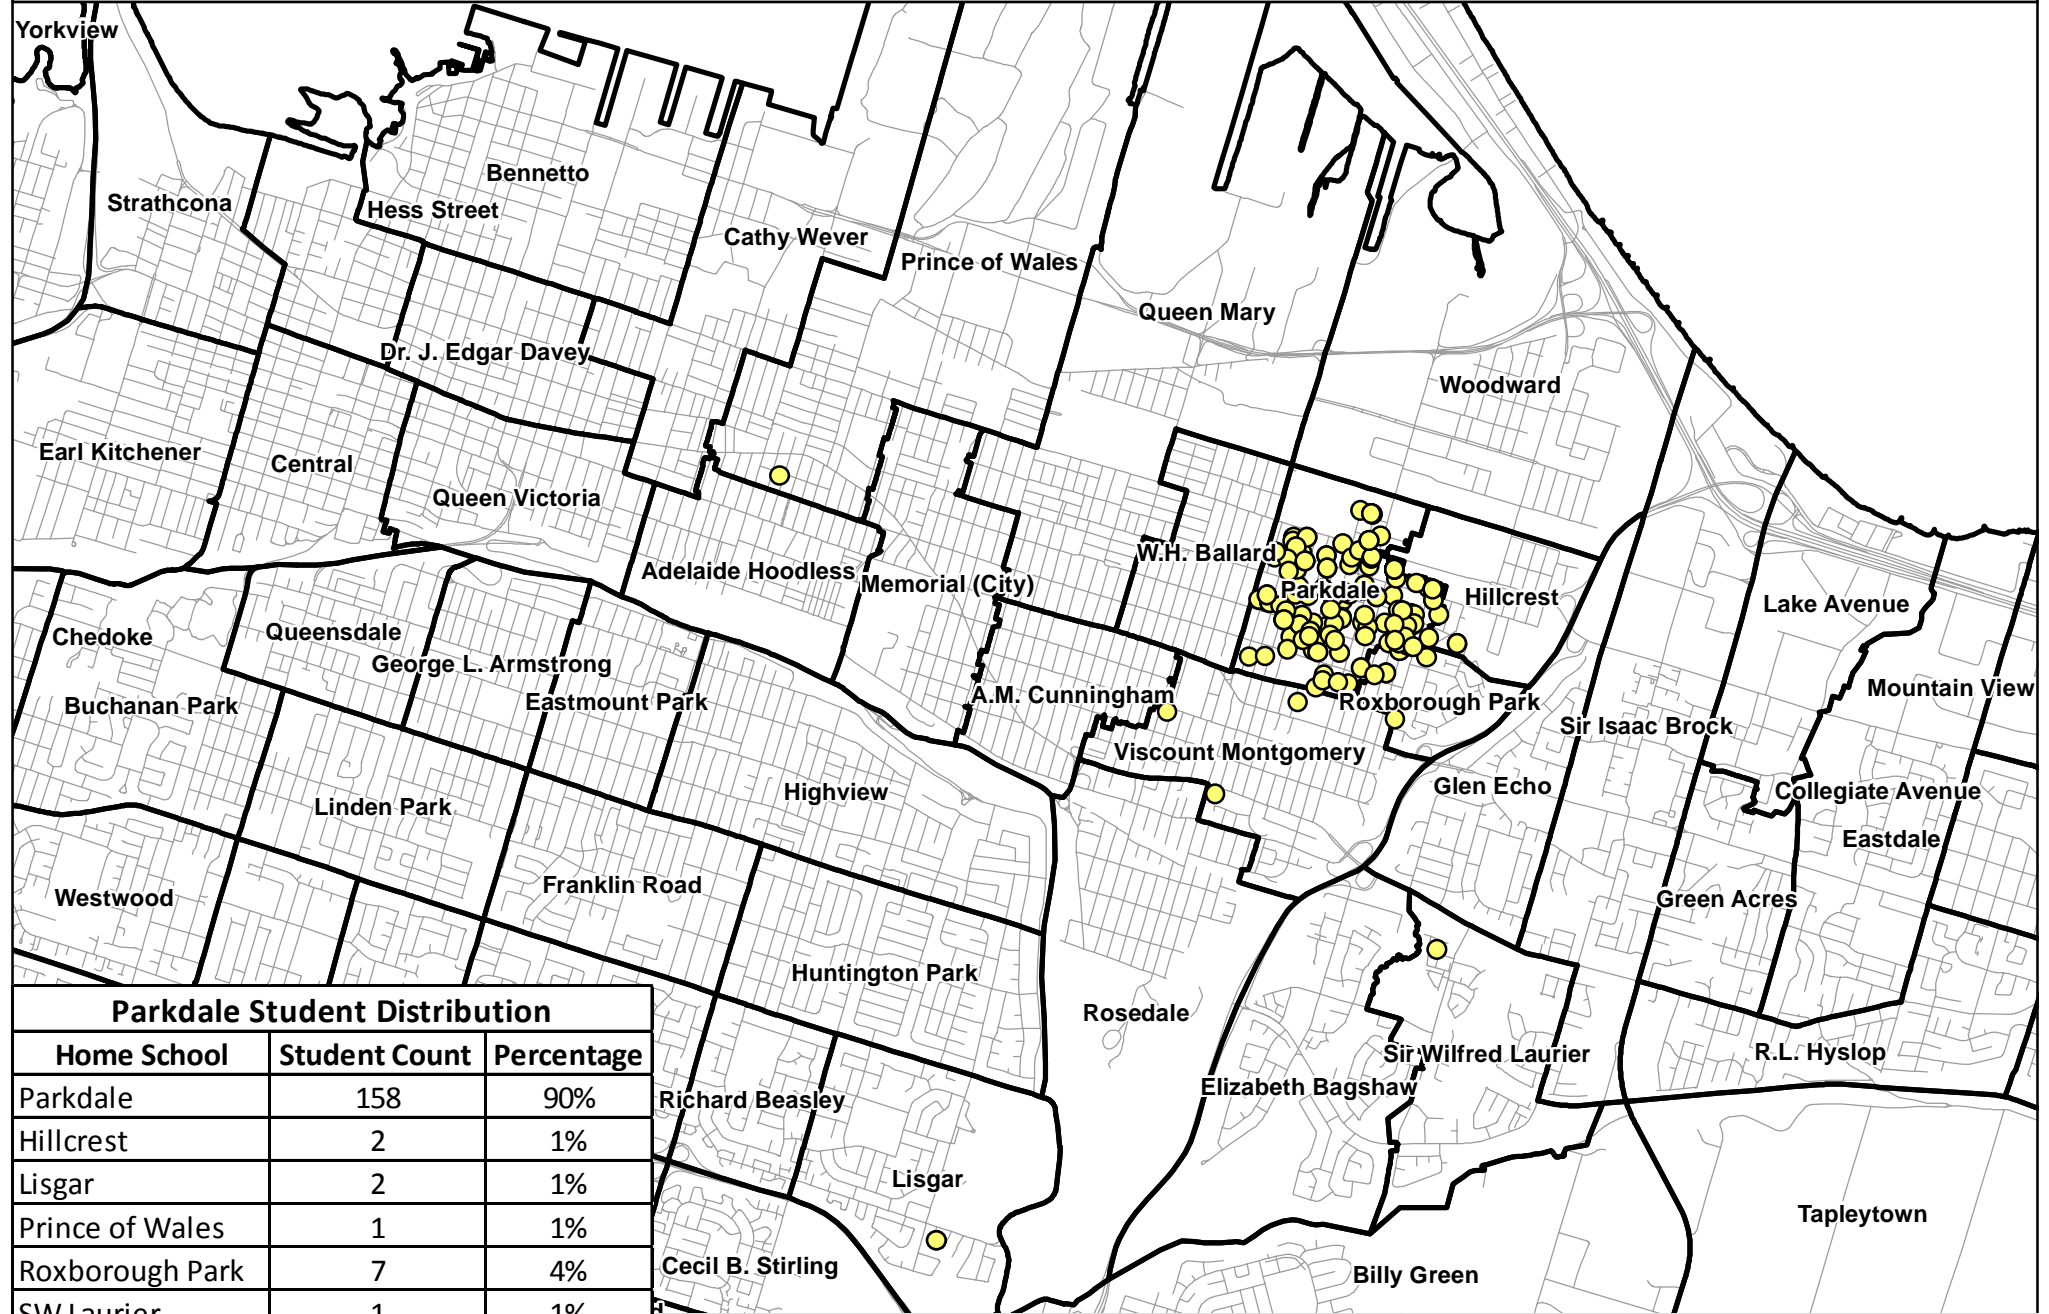

Parkdale 2012/ 2013 Student Distribution

Parkdale Student Distribution		
Home School	Student Count	Percentage
Parkdale	158	90%
Hillcrest	2	1%
Lisgar	2	1%
Prince of Wales	1	1%
Roxborough Park	7	4%
SW Laurier	1	1%
V Montgomery	3	2%
Other	1	1%
Total	175	100%