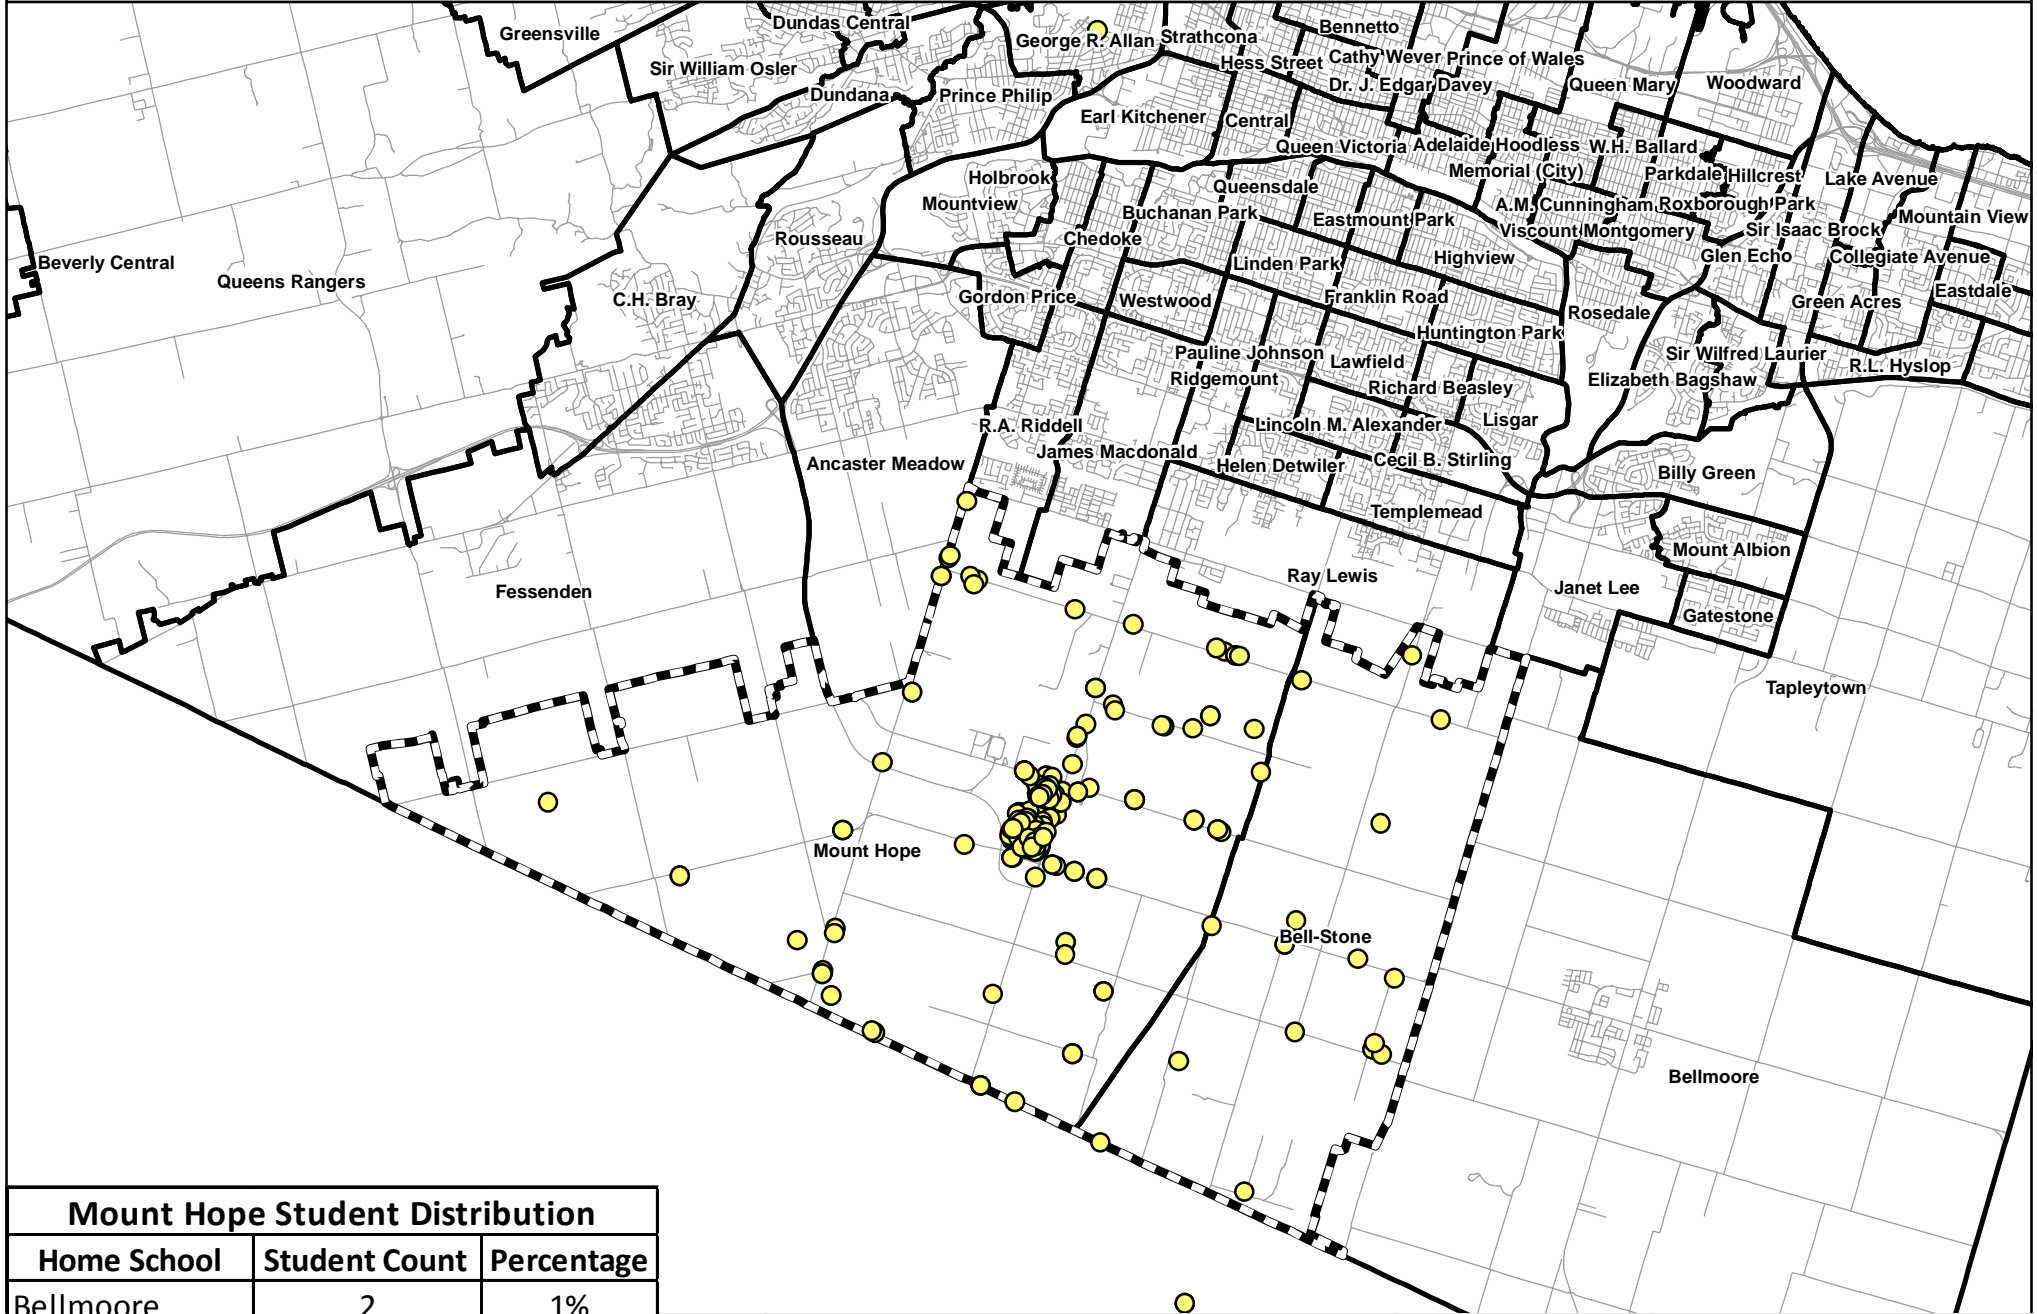

Mount Hope 2012/ 2013 Student Distribution

Mount Hope Student Distribution		
Home School	Student Count	Percentage
Bellmoore	2	1%
G.R. Allan	1	0%
Mount Hope	287	99%
Total	290	100%

● Mount Hope Students

▭ JK- 6 Boundary

▭ Gr 7- 8 Boundary