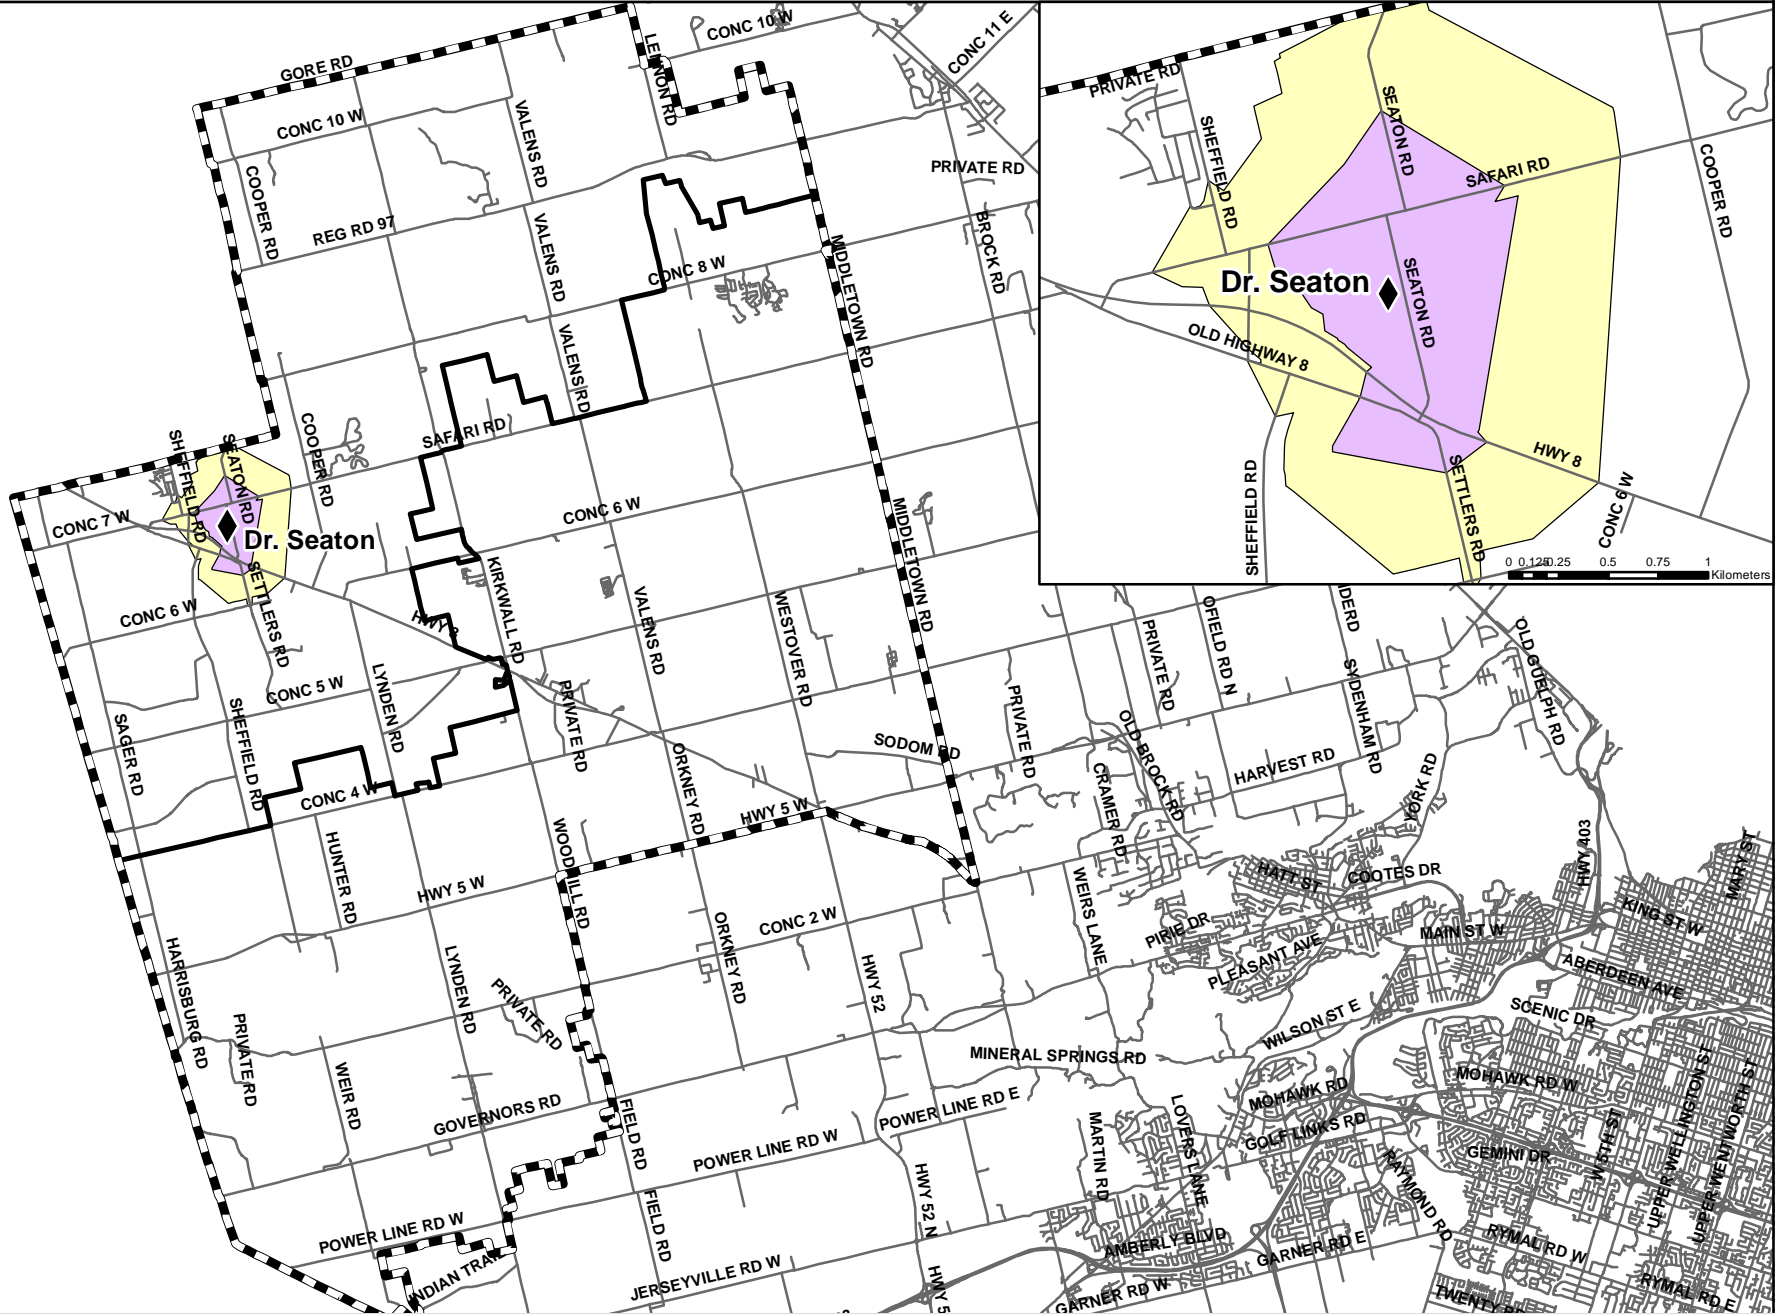

Walking Distance Boundary- Dr. John Seaton

- JK- 8 School
- JK- 5 Boundary
- 6- 8 Boundary
- JK- SK Walking Distance- 1 Km
- Gr. 1- 8 Walking Distance- 1.6 Km

0 2.5 5 10 KM

Note: Walking Distance shown is approximate, to determine exact eligibility for bussing please contact Transportation Services