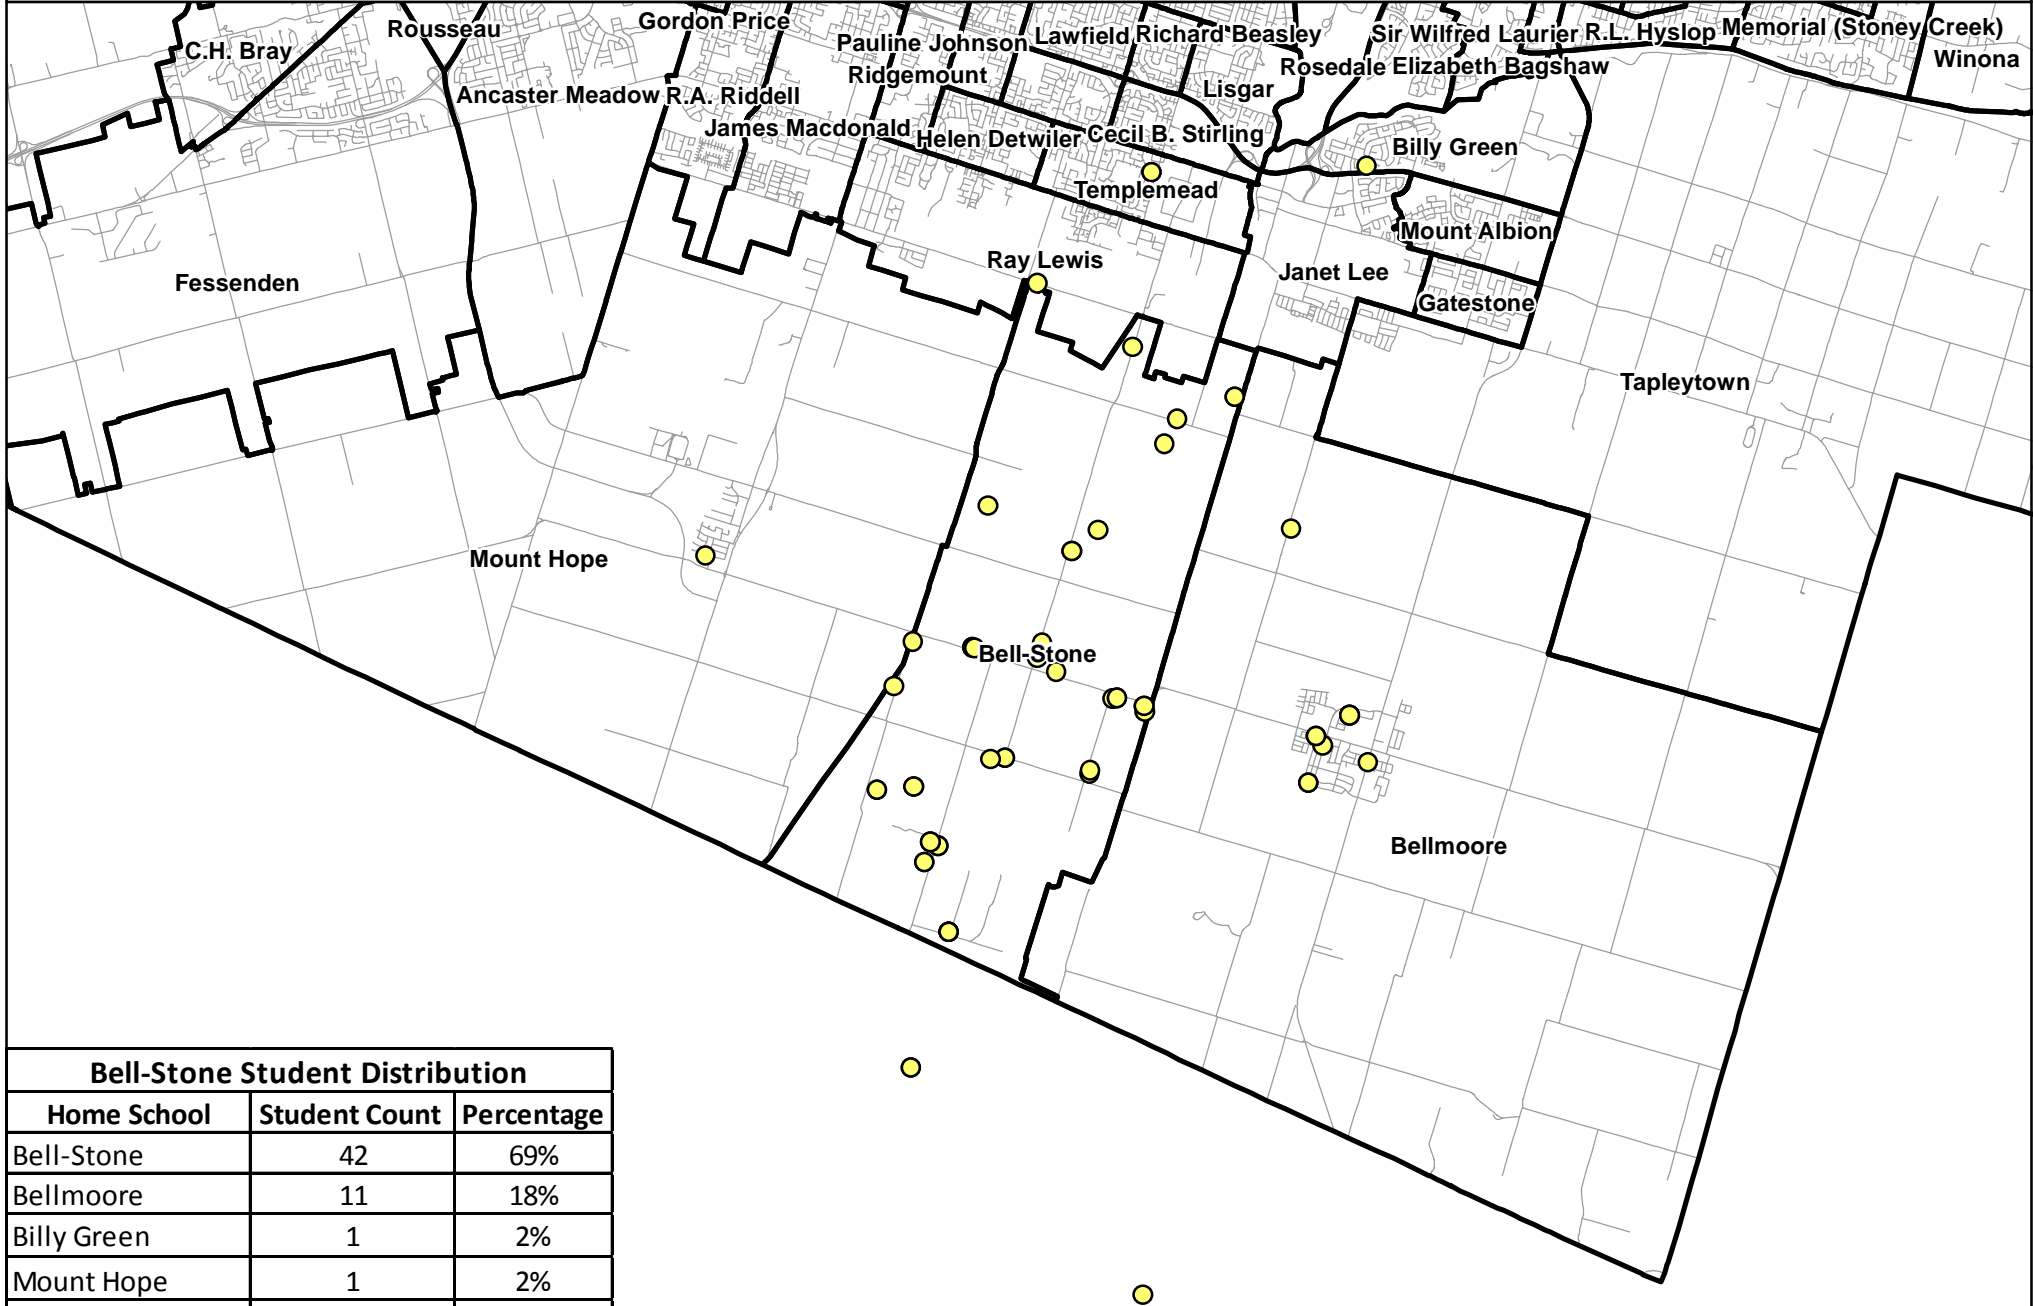

# Bell- Stone 2012/ 2013 Student Distribution

Bell-Stone Student Distribution		
Home School	Student Count	Percentage
Bell-Stone	42	69%
Bellmoore	11	18%
Billy Green	1	2%
Mount Hope	1	2%
Ray Lewis	1	2%
Templemead	2	3%
Outside City	3	5%
<b>Total</b>	<b>61</b>	<b>100%</b>

 Bell- Stone Students

 Elementary School Boundary