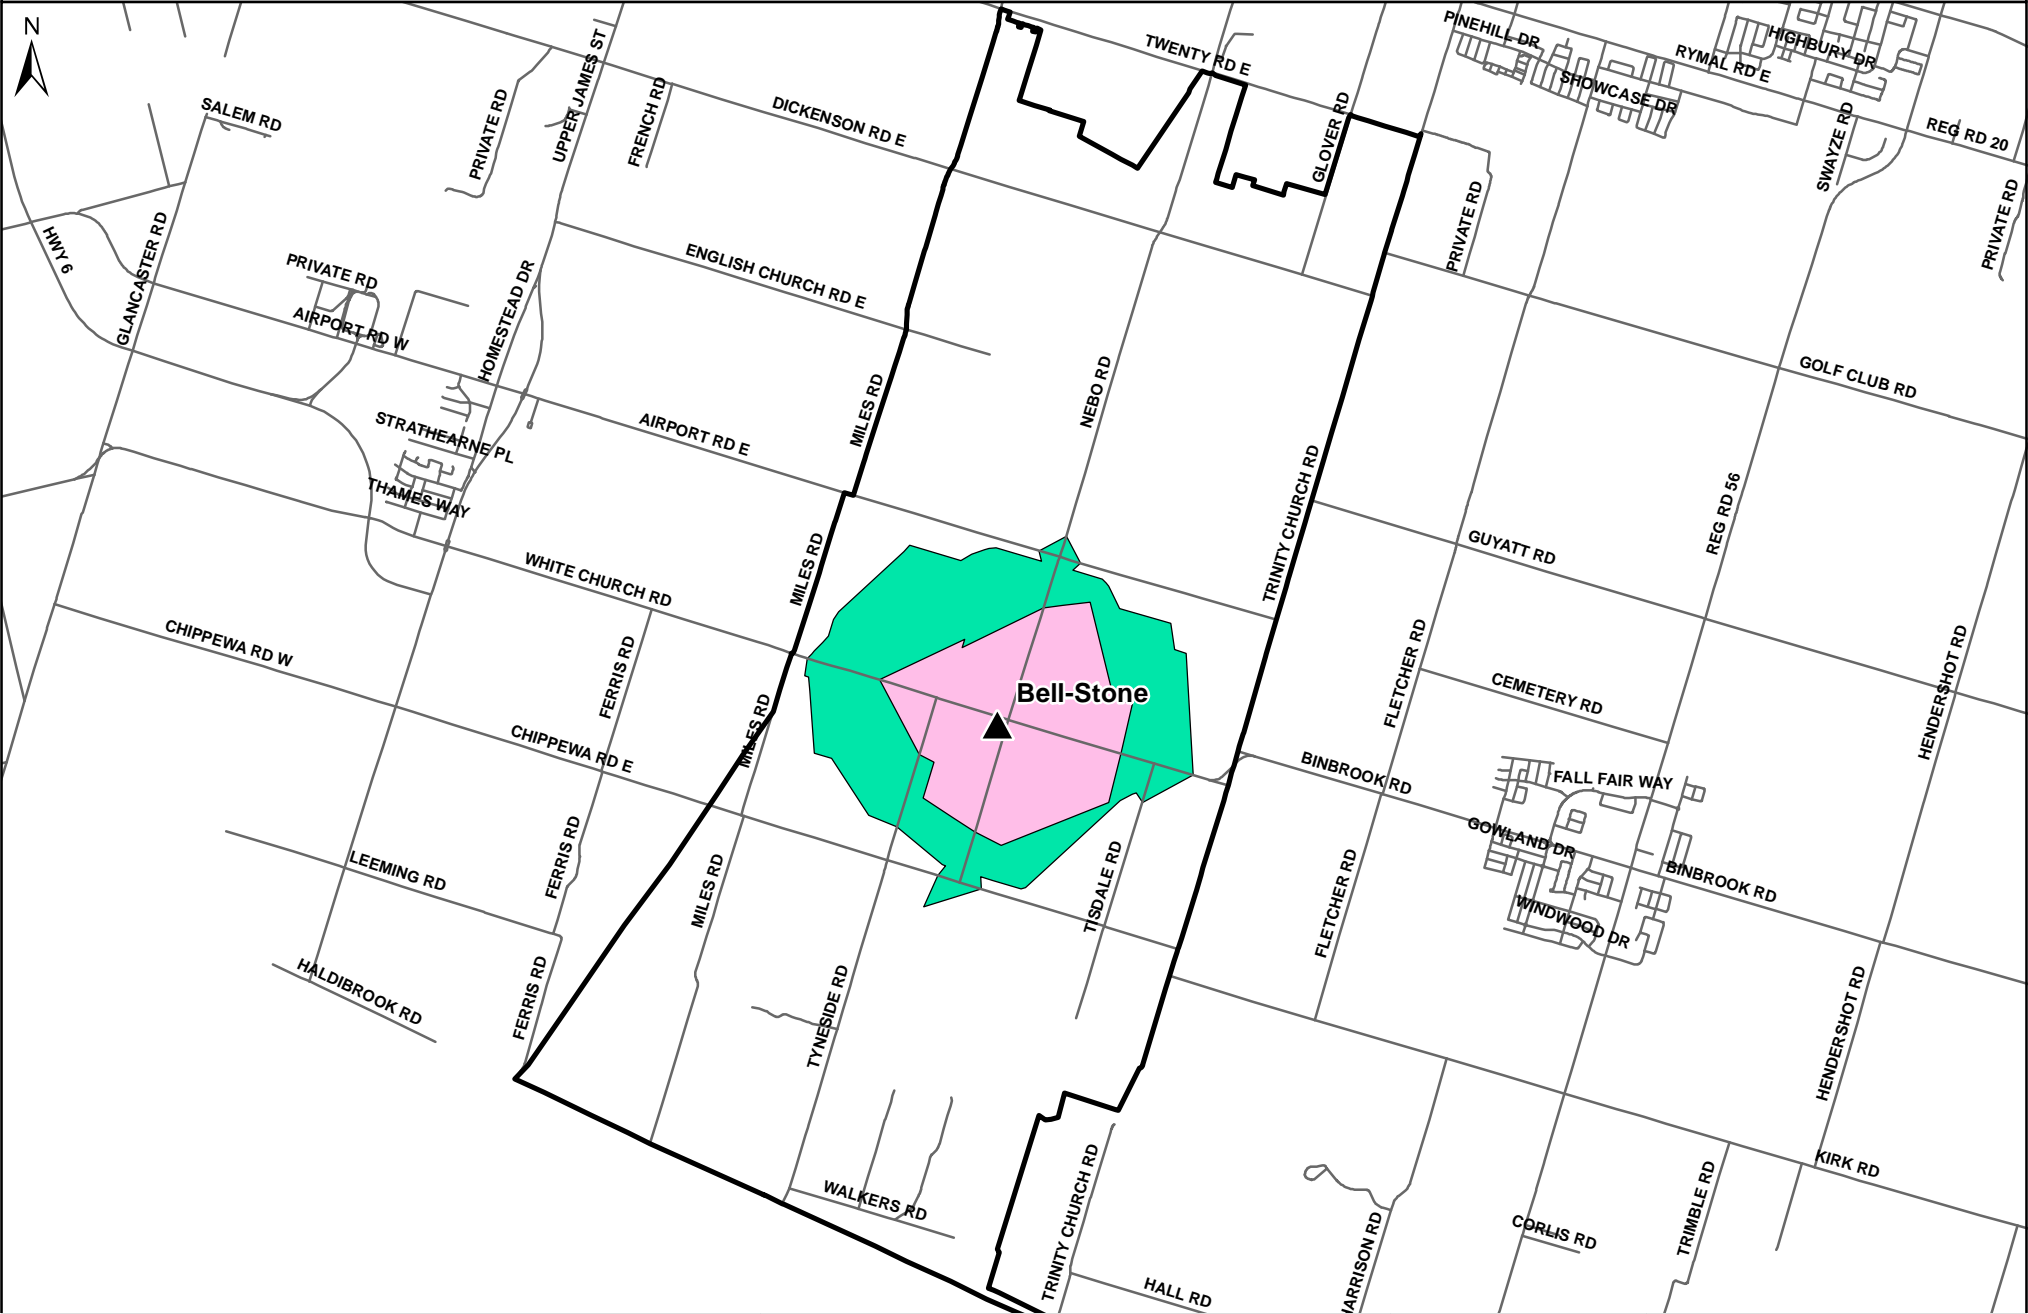

Walking Distance Boundary- Bell- Stone

	Junior Elementary School		JK- SK Walking Distance- 1 Km
	Elementary School Boundary		Gr. 1- 6 Walking Distance- 1.6 Km

0 1 2 4 KM

Note: Walking Distance shown is approximate, to determine exact eligibility for bussing please contact Transportation Services