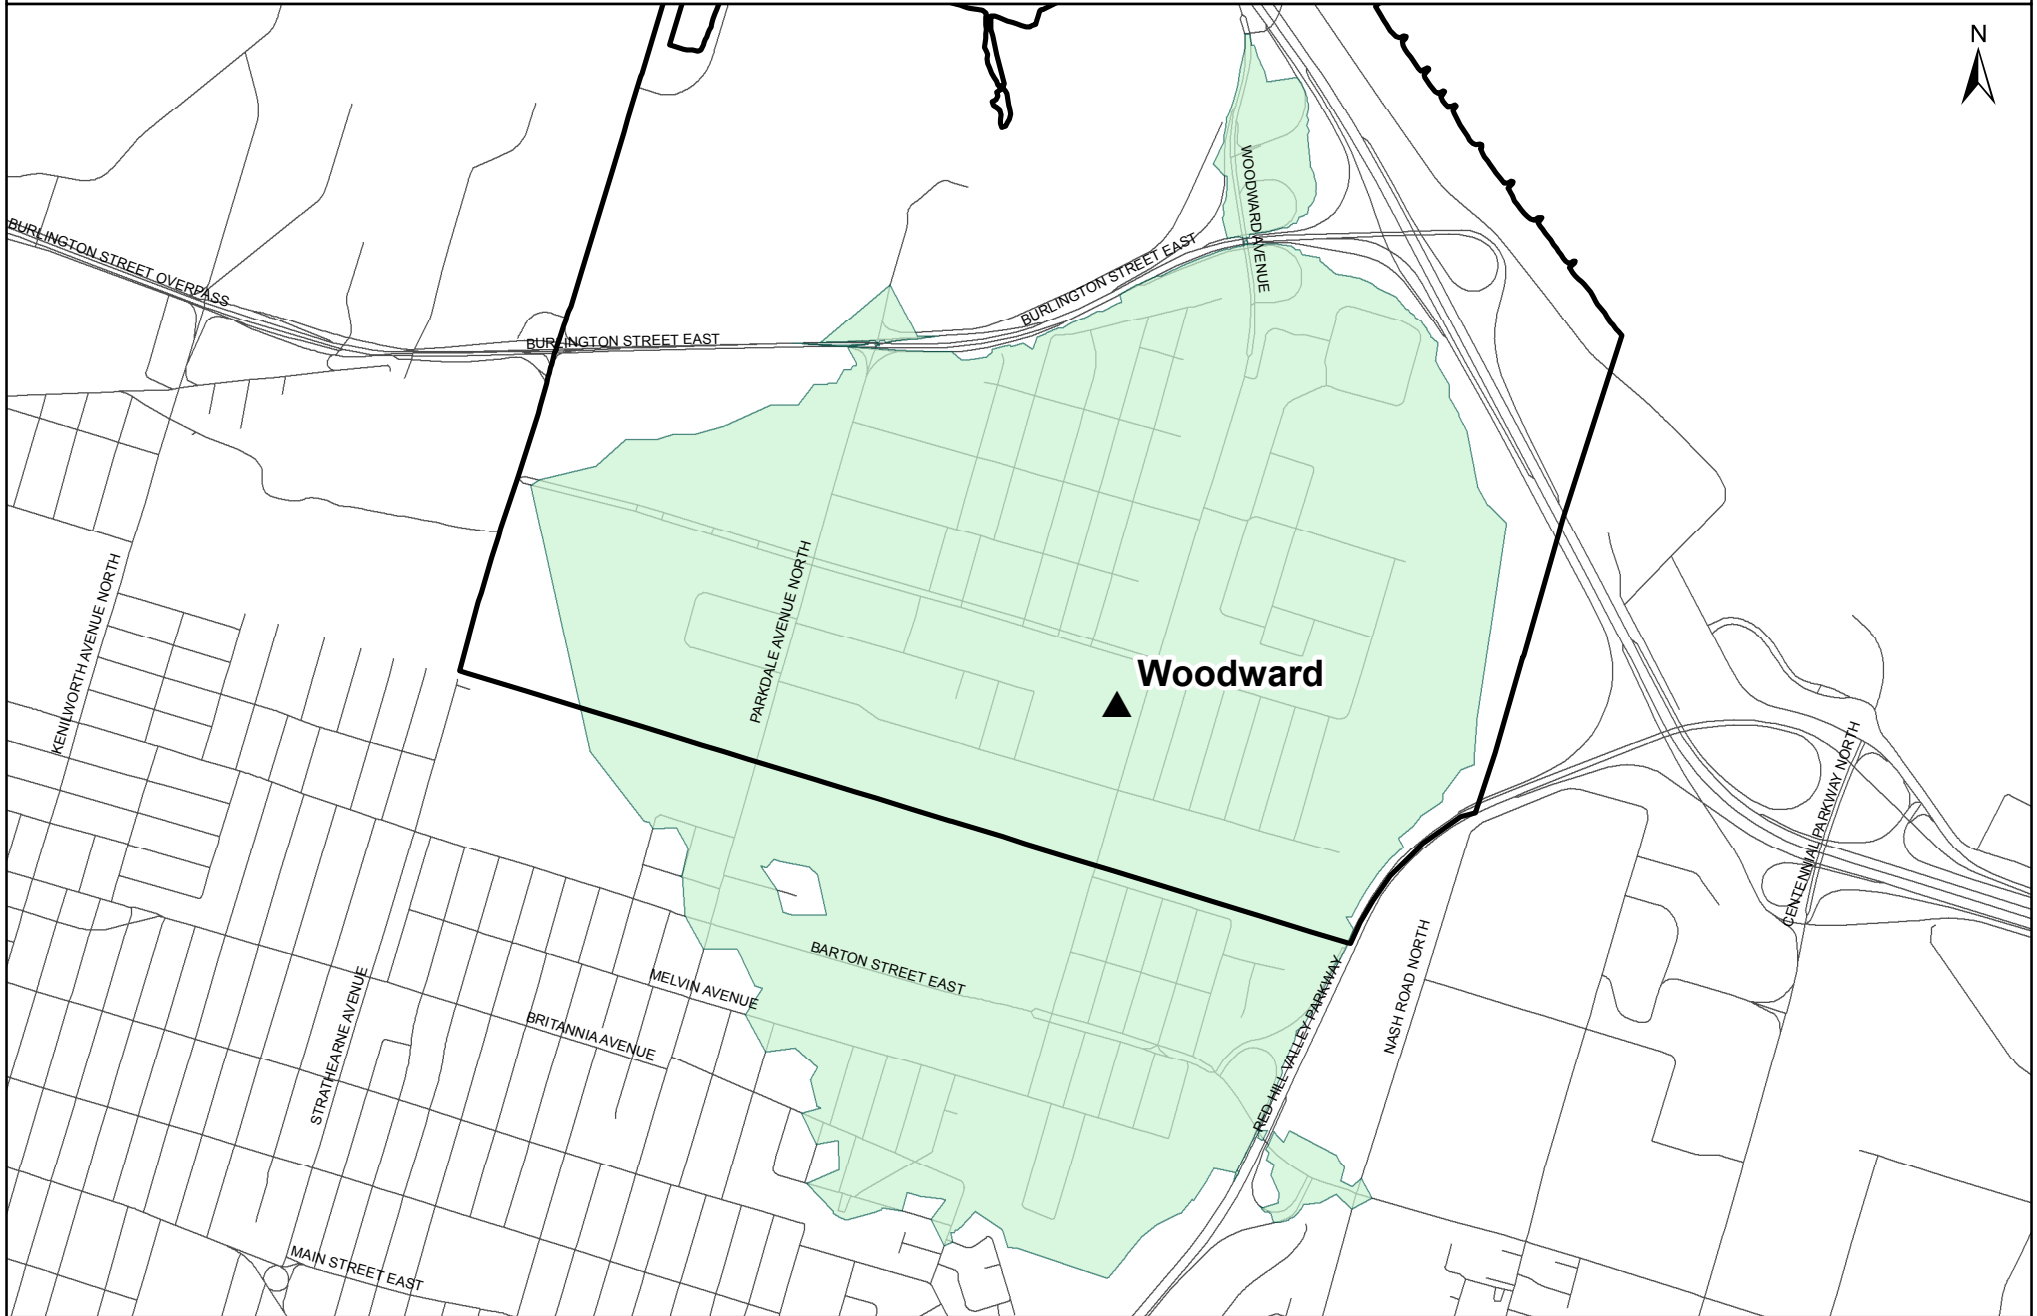

Walking Distance Boundary - W.H. Ballard Elementary School

- ▲ JK - 5 School
- ◆ JK - 8 School
- Elementary School Boundary
- ⊞ Middle School Boundary
- Walking Distance - 1.6 Km

Note: Walking Distance shown is approximate, to determine exact eligibility for bussing please contact Transportation Services

Walking Distance Boundary - Woodward Elementary School

- ▲ JK - 5 School □ Elementary School Boundary
- ◆ JK - 8 School ■ Walking Distance - 1.6 Km

Note: Walking Distance shown is approximate, to determine exact eligibility for bussing please contact Transportation Services