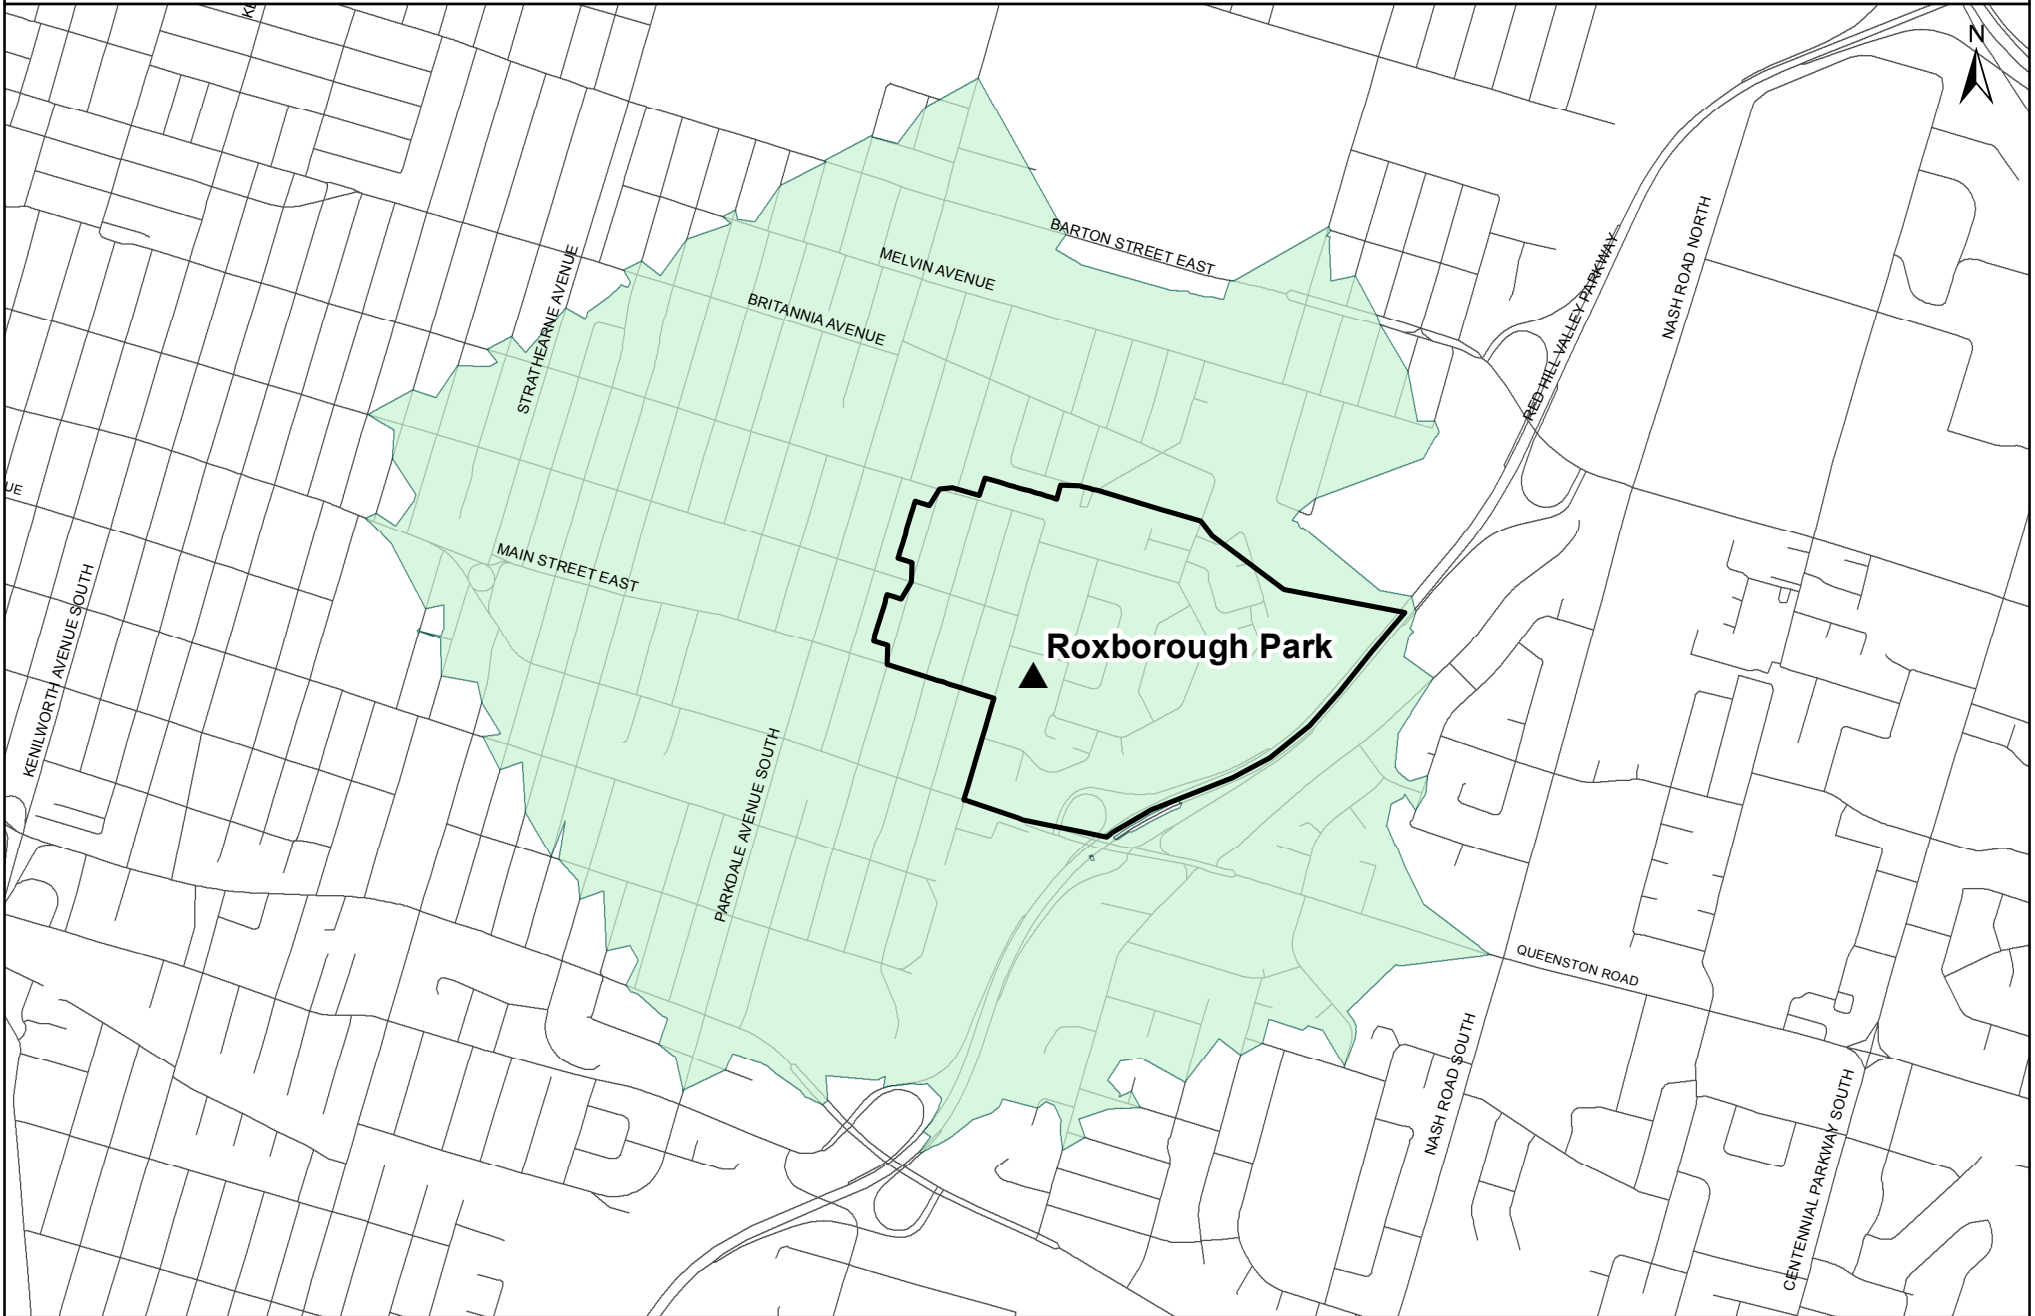

November 2013

Planning and Accommodation

Walking Distance Boundary - Rosedale Elementary School

- ▲ JK - 5 School
- ◆ JK - 8 School
- ▭ Elementary School Boundary
- Walking Distance - 1.6 Km

Note: Walking Distance shown is approximate, to determine exact eligibility for bussing please contact Transportation Services

November 2013

Planning and Accommodation

Walking Distance Boundary - Roxborough Park Elementary School

- ▲ JK - 5 School
- ◆ JK - 8 School
- Elementary School Boundary
- Walking Distance - 1.6 Km

Note: Walking Distance shown is approximate, to determine exact eligibility for bussing please contact Transportation Services