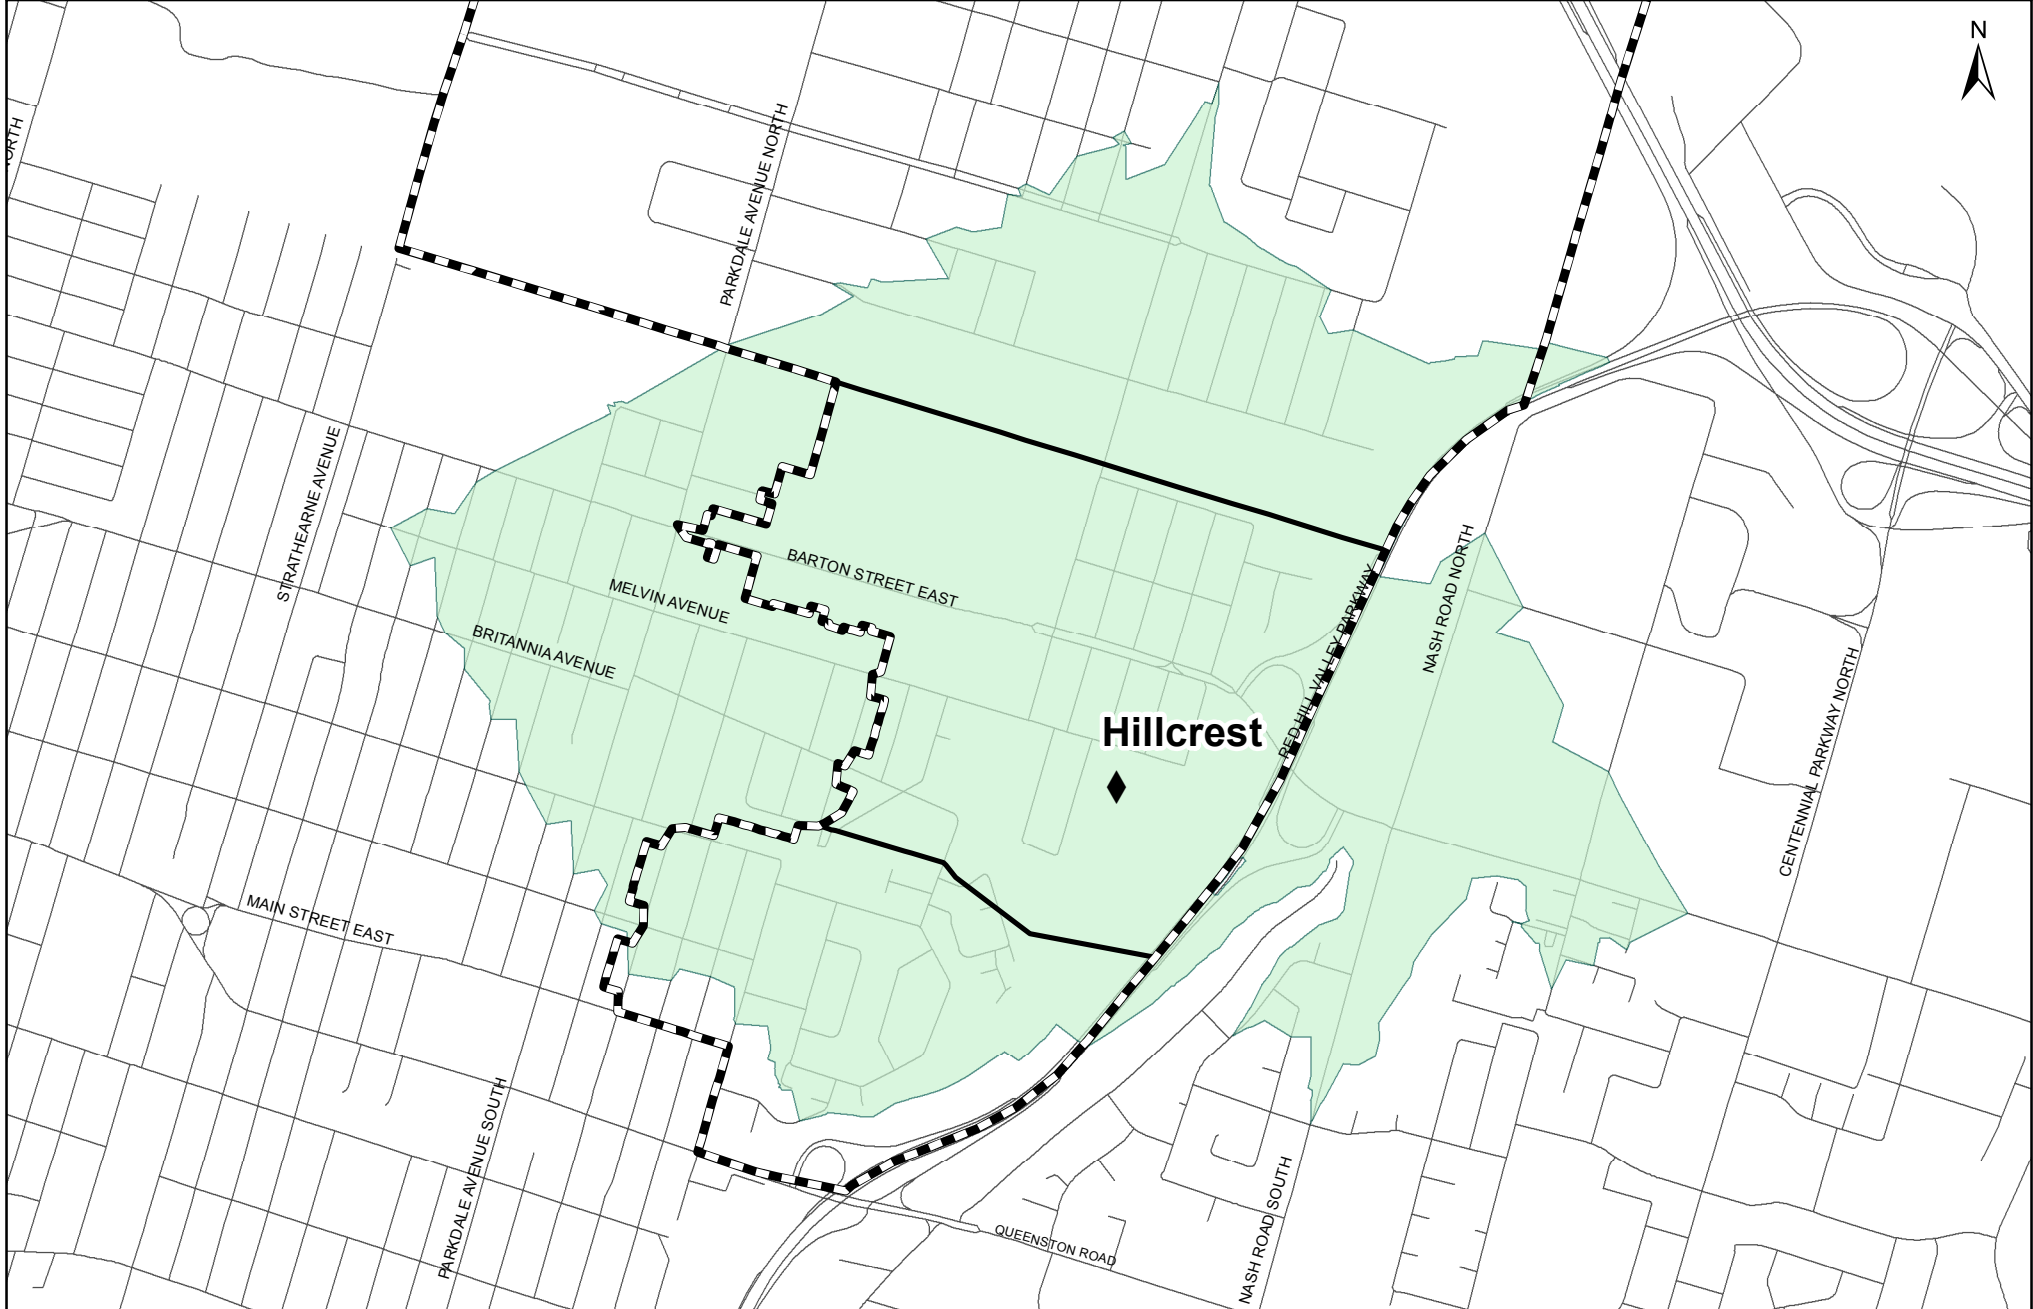

Walking Distance Boundary - Hillcrest Elementary School

- ▲ JK - 5 School
- ◆ JK - 8 School
- Elementary School Boundary
- ⊞ Middle School Boundary
- Walking Distance - 1.6 Km

Note: Walking Distance shown is approximate, to determine exact eligibility for bussing please contact Transportation Services

November 2013

Planning and Accommodation

Walking Distance Boundary - Parkdale Elementary School

- ▲ JK - 5 School
- ◆ JK - 8 School
- Elementary School Boundary
- Walking Distance - 1.6 Km

Note: Walking Distance shown is approximate, to determine exact eligibility for bussing please contact Transportation Services

November 2013

Planning and Accommodation

Walking Distance Boundary - Rosedale Elementary School

- ▲ JK - 5 School
- ◆ JK - 8 School
- ▭ Elementary School Boundary
- Walking Distance - 1.6 Km

Note: Walking Distance shown is approximate, to determine exact eligibility for bussing please contact Transportation Services

November 2013

Planning and Accommodation

Walking Distance Boundary - Roxborough Park Elementary School

- ▲ JK - 5 School
- ◆ JK - 8 School
- Elementary School Boundary
- Walking Distance - 1.6 Km

Note: Walking Distance shown is approximate, to determine exact eligibility for bussing please contact Transportation Services