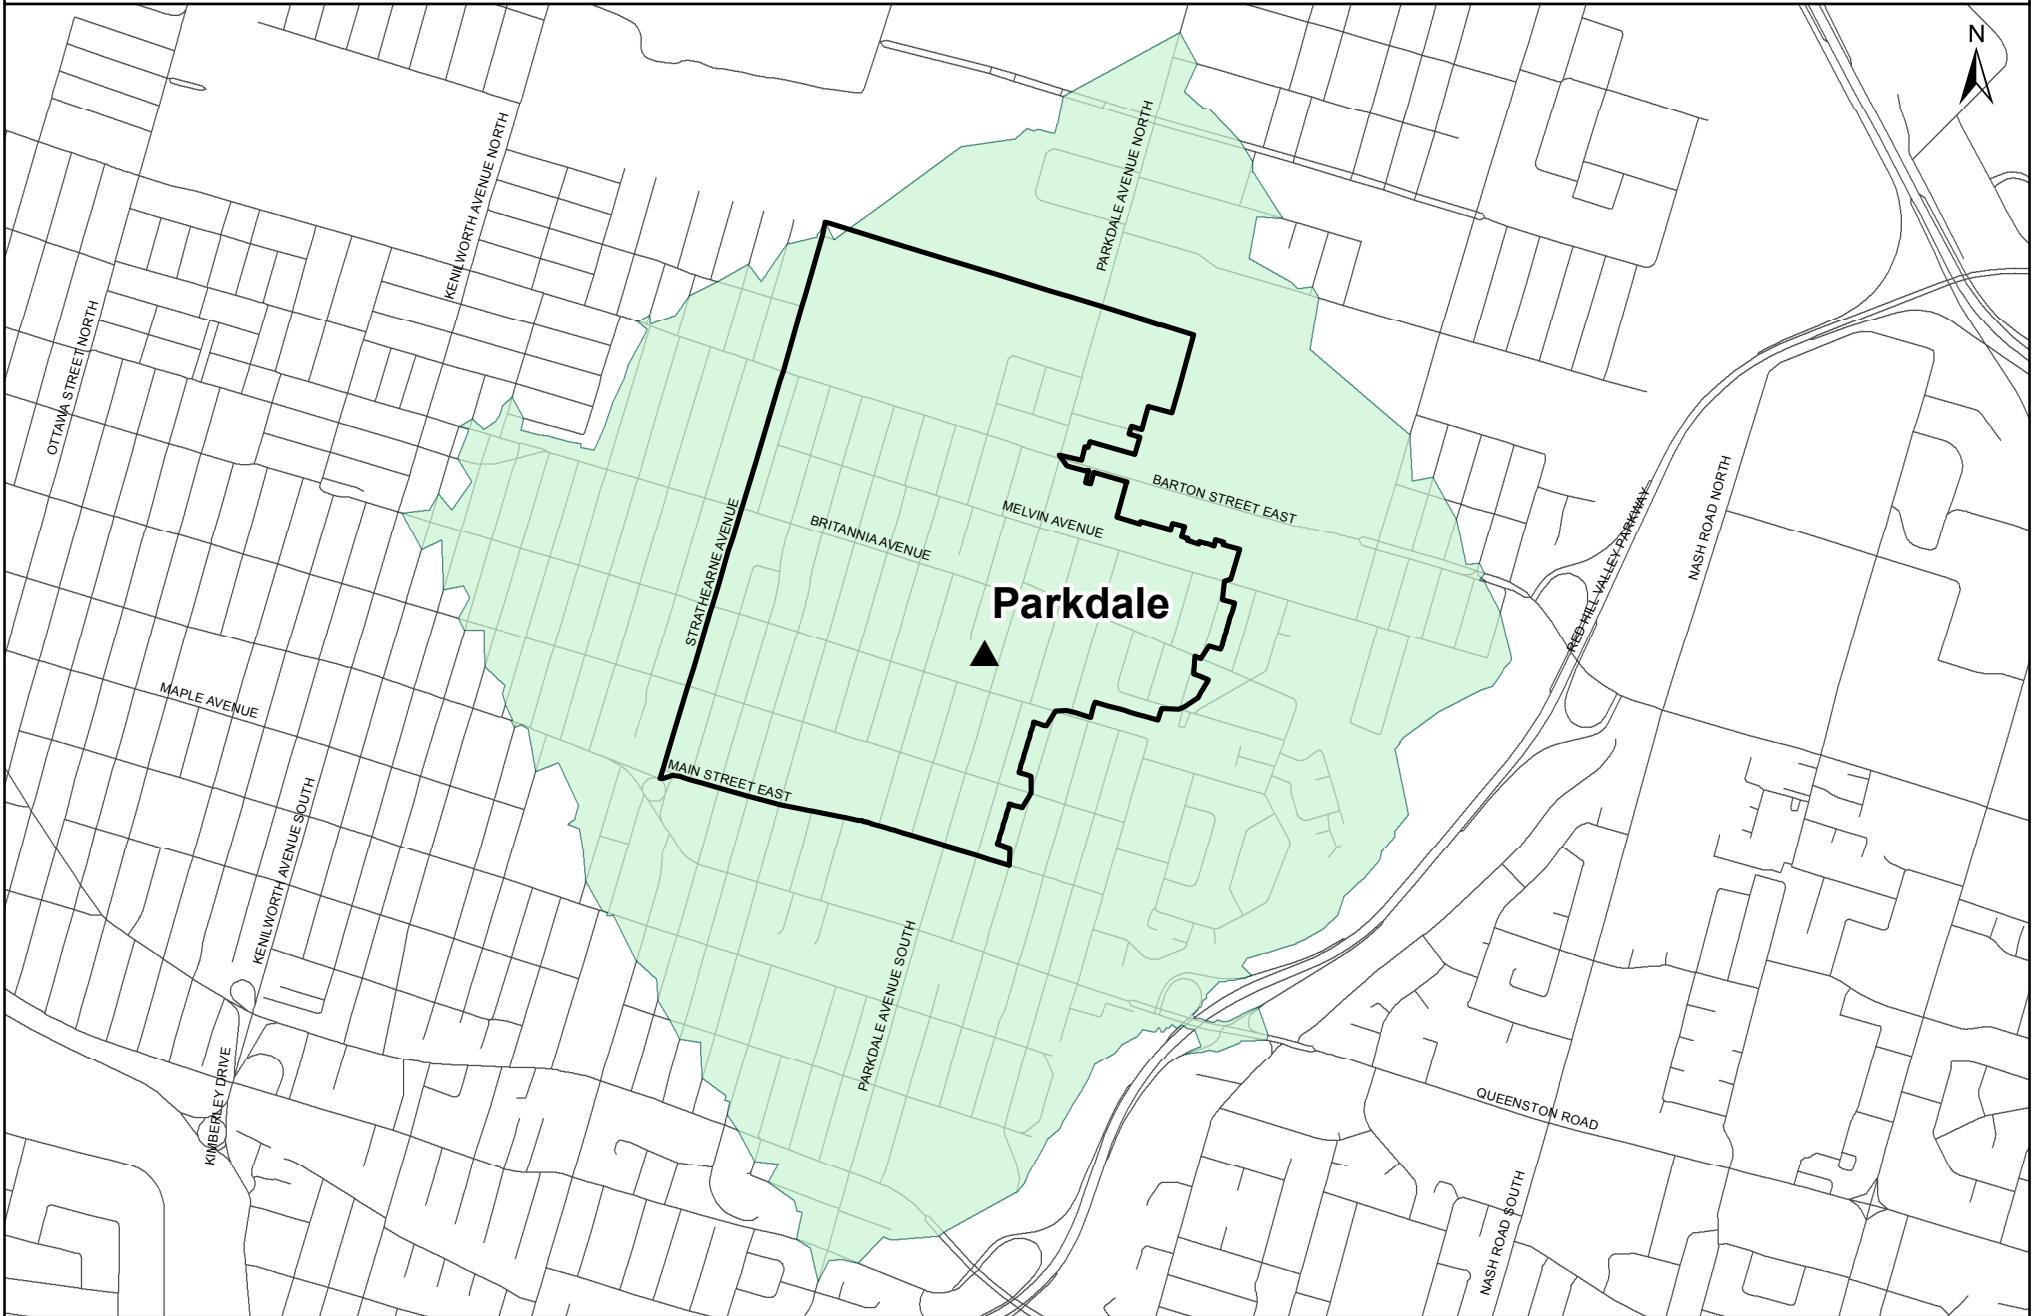

Walking Distance Boundary - Hillcrest Elementary School

- ▲ JK - 5 School
- ◆ JK - 8 School
- Elementary School Boundary
- ⊞ Middle School Boundary
- Walking Distance - 1.6 Km

Note: Walking Distance shown is approximate, to determine exact eligibility for bussing please contact Transportation Services

November 2013

Planning and Accommodation

Walking Distance Boundary - Parkdale Elementary School

- ▲ JK - 5 School
- ◆ JK - 8 School
- Elementary School Boundary
- Walking Distance - 1.6 Km

Note: Walking Distance shown is approximate, to determine exact eligibility for bussing please contact Transportation Services