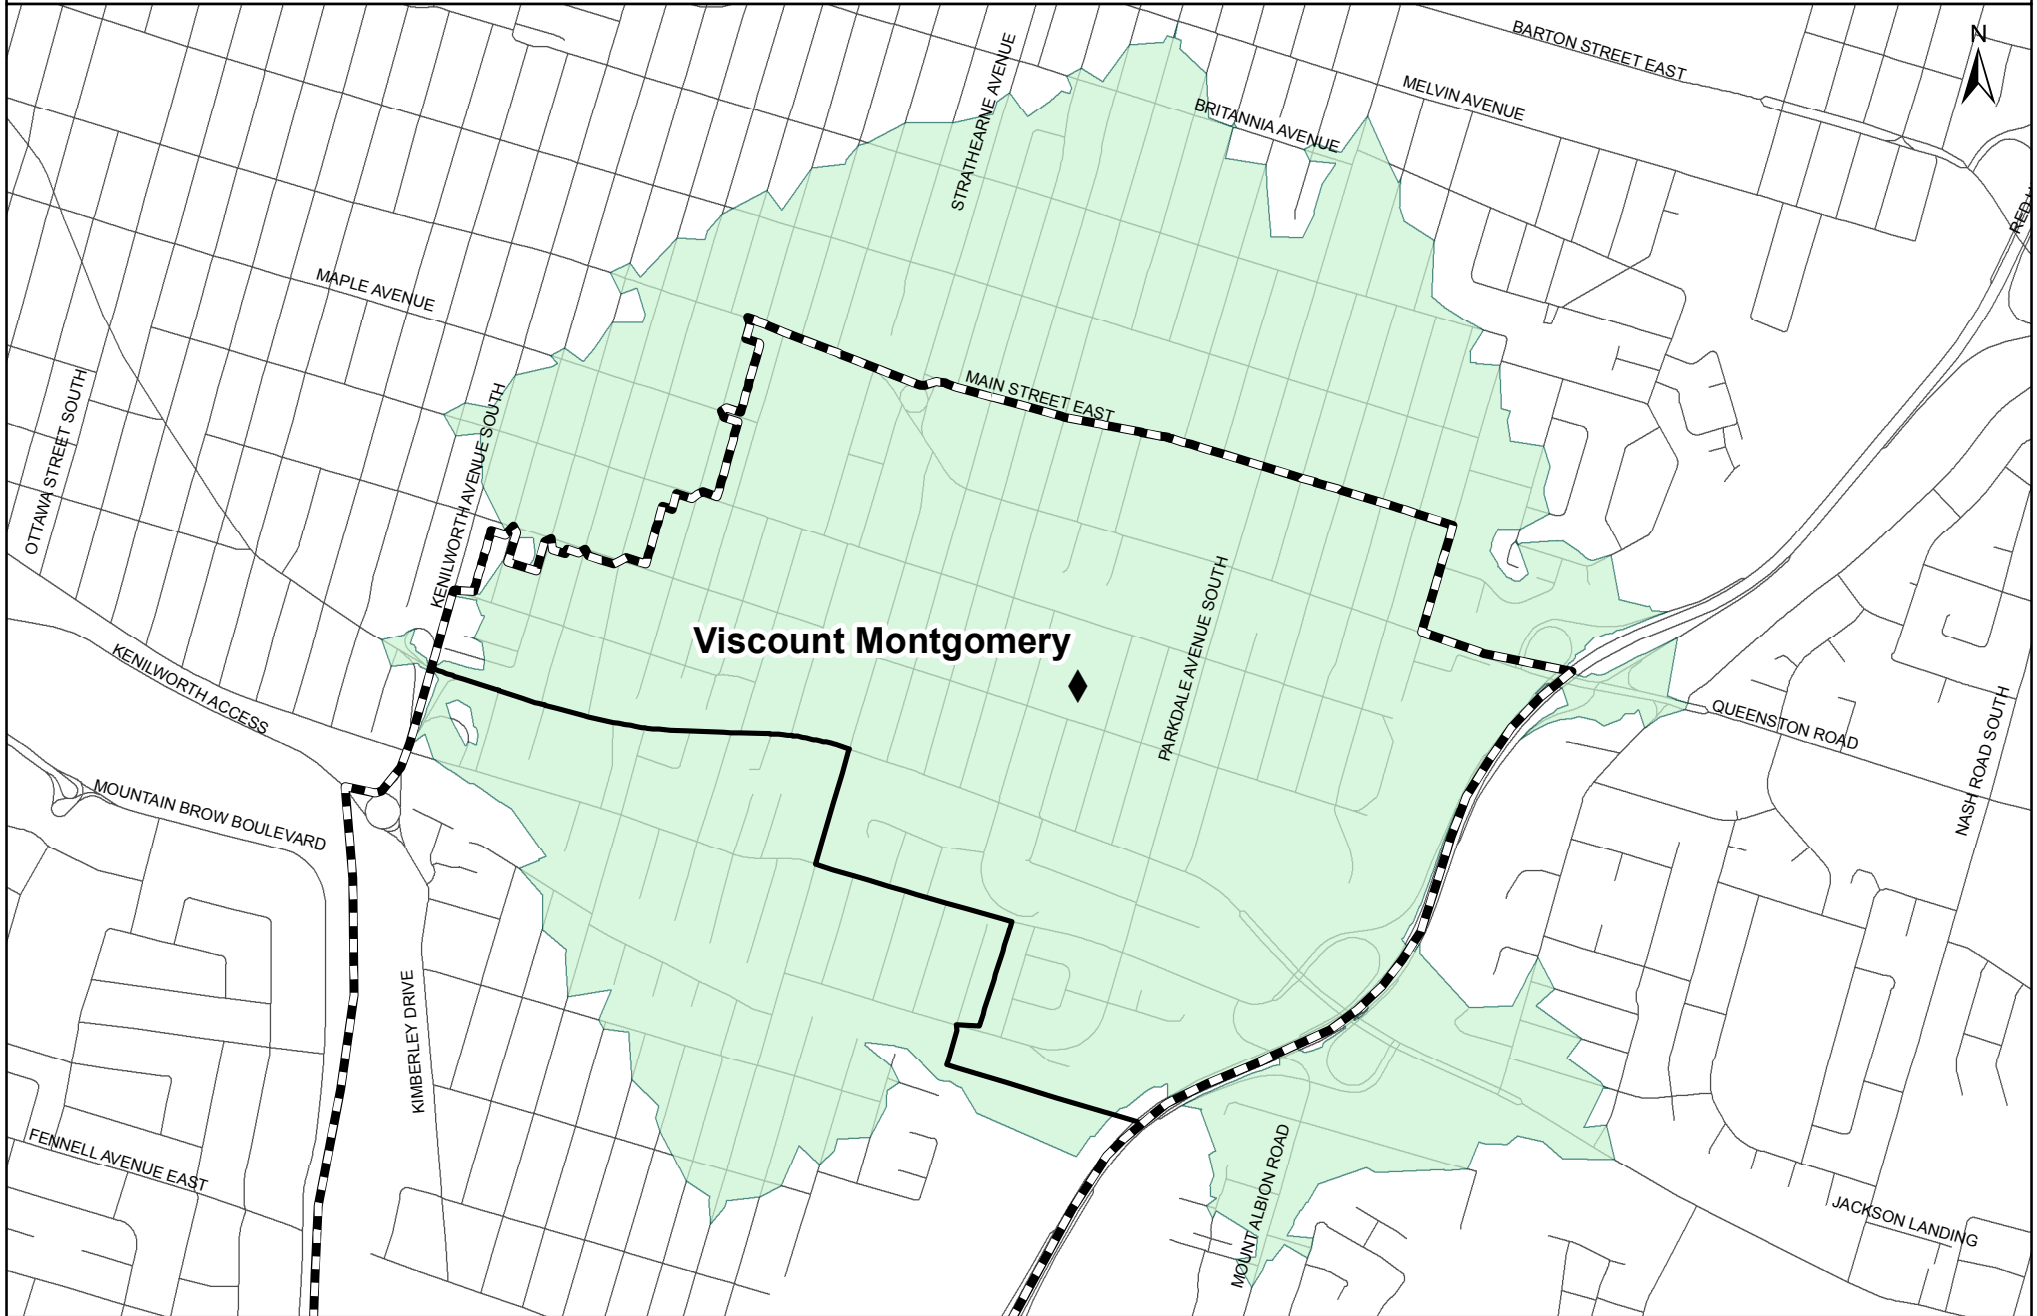

November 2013

Planning and Accommodation

Walking Distance Boundary - Rosedale Elementary School

- ▲ JK - 5 School
- ◆ JK - 8 School
- ▭ Elementary School Boundary
- Walking Distance - 1.6 Km

Note: Walking Distance shown is approximate, to determine exact eligibility for bussing please contact Transportation Services

November 2013

Planning and Accommodation

Walking Distance Boundary - Roxborough Park Elementary School

- ▲ JK - 5 School
- ◆ JK - 8 School
- Elementary School Boundary
- Walking Distance - 1.6 Km

Note: Walking Distance shown is approximate, to determine exact eligibility for bussing please contact Transportation Services

Walking Distance Boundary - Viscount Montgomery Elementary School

- ▲ JK - 5 School
- ◆ JK - 8 School
- Elementary School Boundary
- ⊞ Middle School Boundary
- Walking Distance - 1.6 Km

Note: Walking Distance shown is approximate, to determine exact eligibility for bussing please contact Transportation Services

Walking Distance Boundary - Woodward Elementary School

- ▲ JK - 5 School □ Elementary School Boundary
- ◆ JK - 8 School ■ Walking Distance - 1.6 Km

Note: Walking Distance shown is approximate, to determine exact eligibility for bussing please contact Transportation Services