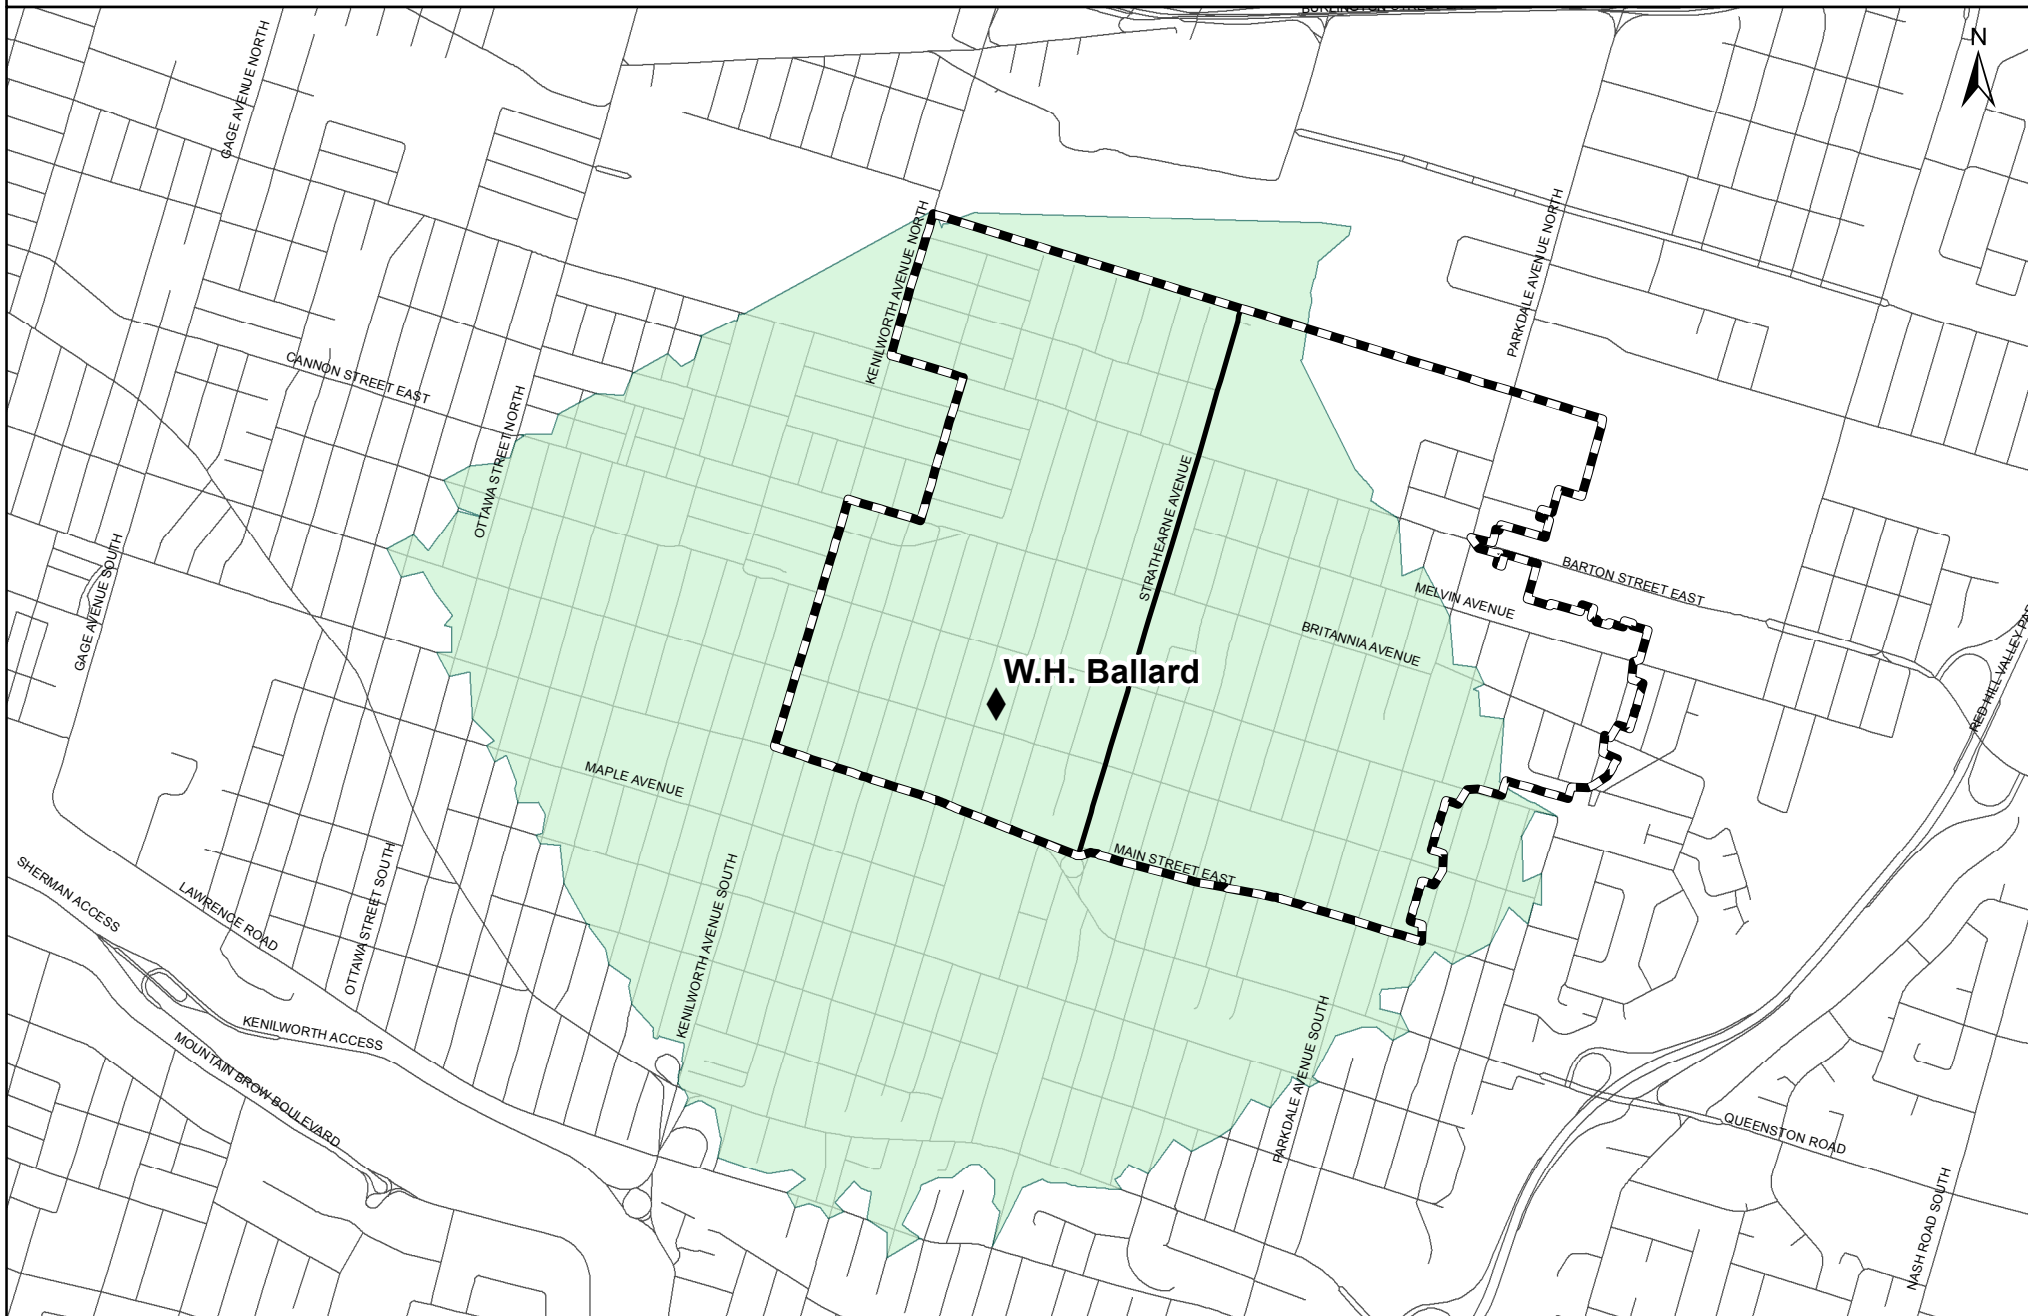

November 2013

Planning and Accommodation

Walking Distance Boundary - Roxborough Park Elementary School

- ▲ JK - 5 School
- ◆ JK - 8 School
- Elementary School Boundary
- Walking Distance - 1.6 Km

Note: Walking Distance shown is approximate, to determine exact eligibility for bussing please contact Transportation Services

Walking Distance Boundary - Viscount Montgomery Elementary School

- ▲ JK - 5 School
- ◆ JK - 8 School
- Elementary School Boundary
- ⊞ Middle School Boundary
- Walking Distance - 1.6 Km

Note: Walking Distance shown is approximate, to determine exact eligibility for bussing please contact Transportation Services

Walking Distance Boundary - W.H. Ballard Elementary School

- ▲ JK - 5 School
- ◆ JK - 8 School
- Elementary School Boundary
- ⊞ Middle School Boundary
- Walking Distance - 1.6 Km

Note: Walking Distance shown is approximate, to determine exact eligibility for bussing please contact Transportation Services

Walking Distance Boundary - Woodward Elementary School

- ▲ JK - 5 School □ Elementary School Boundary
- ◆ JK - 8 School ■ Walking Distance - 1.6 Km

Note: Walking Distance shown is approximate, to determine exact eligibility for bussing please contact Transportation Services