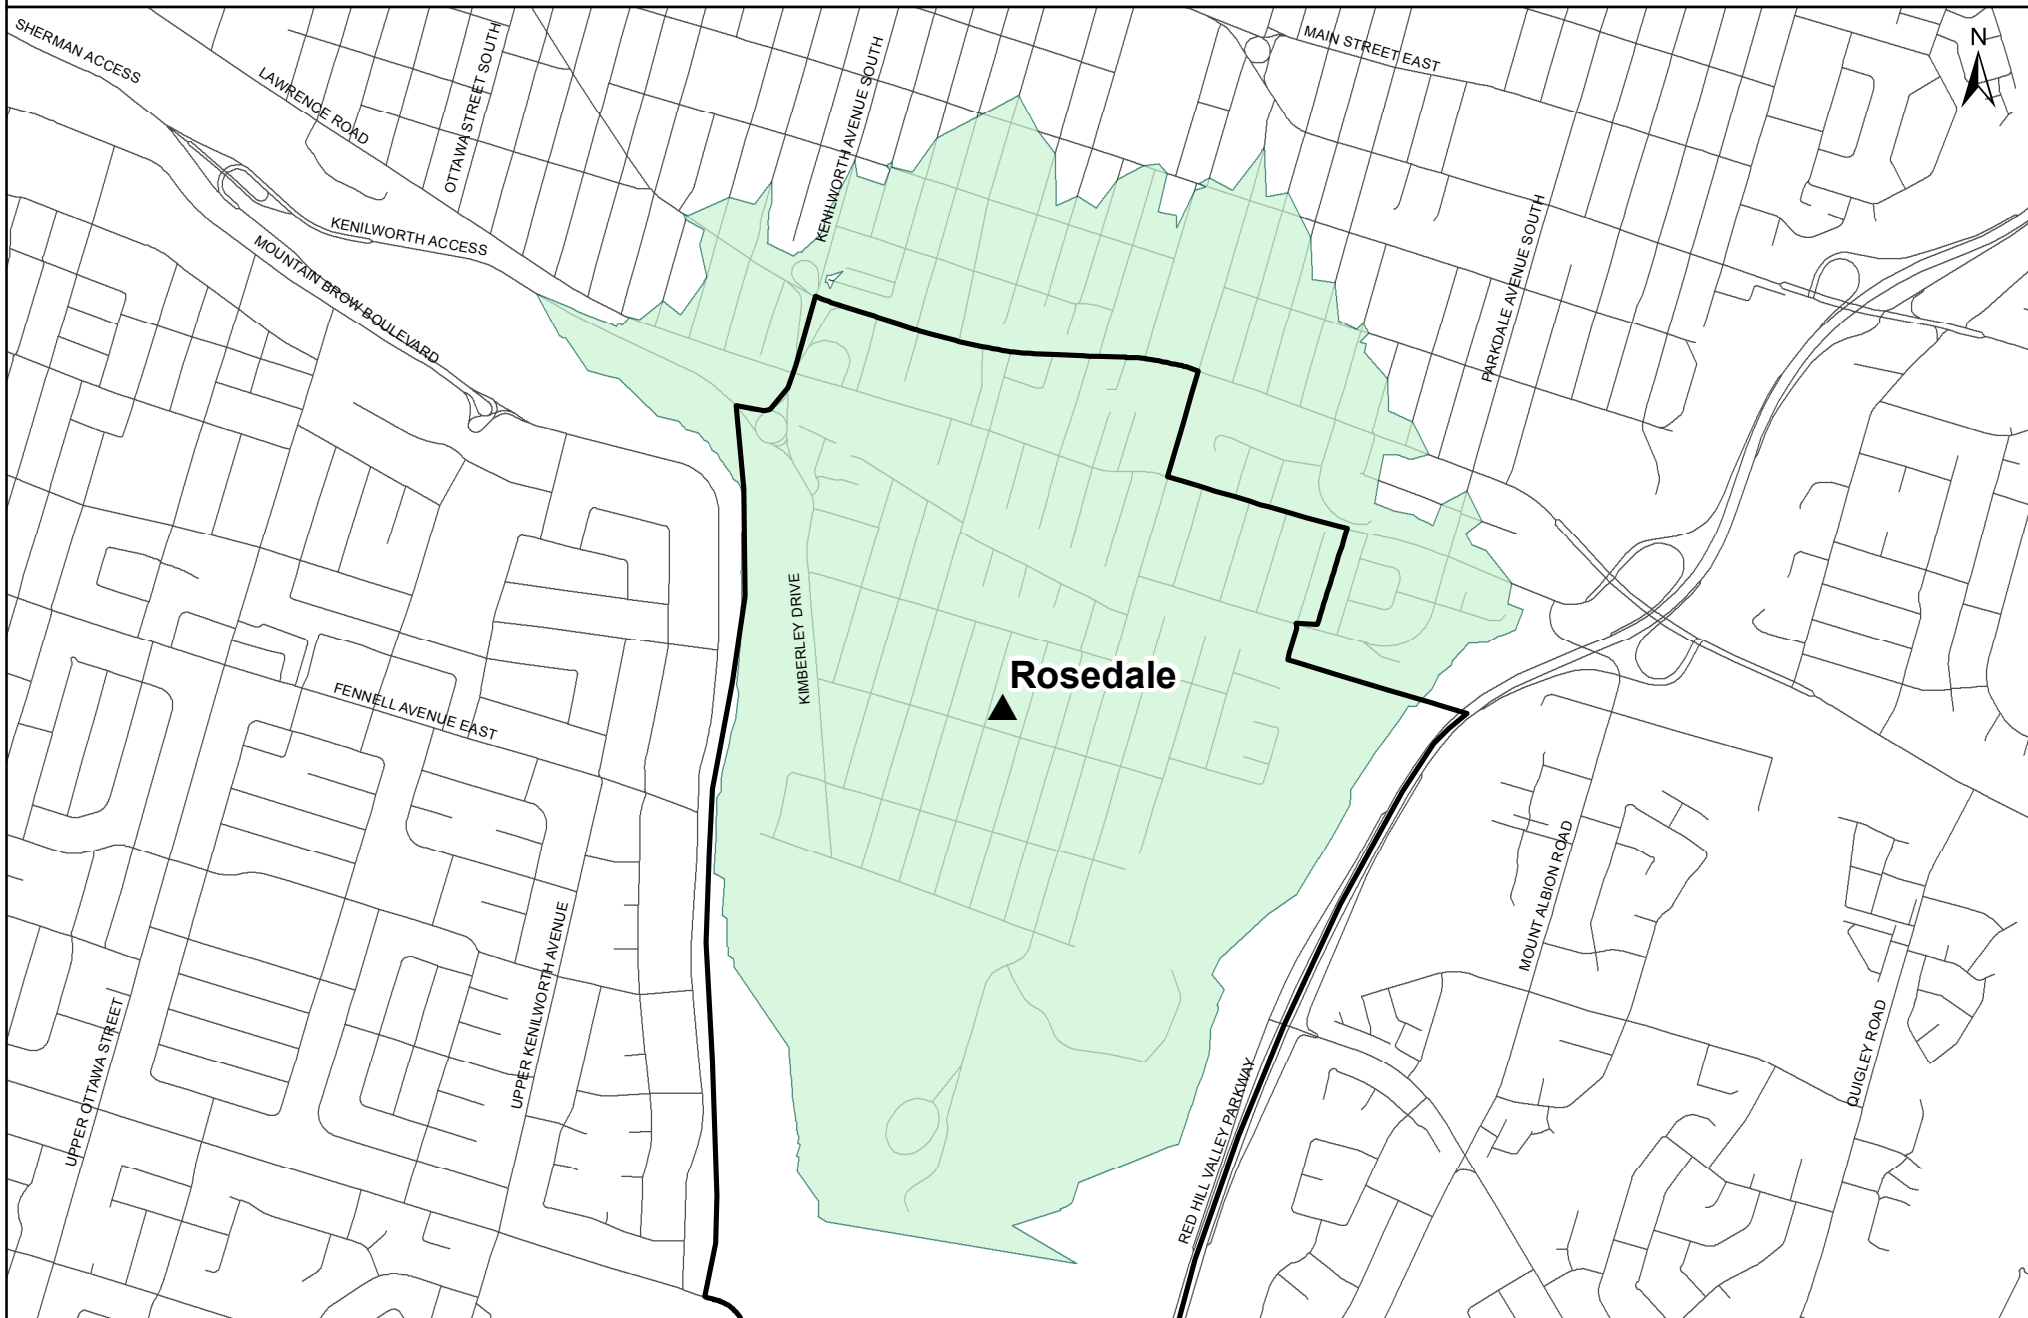

November 2013

Planning and Accommodation

Walking Distance Boundary - Parkdale Elementary School

- ▲ JK - 5 School
- ◆ JK - 8 School
- Elementary School Boundary
- Walking Distance - 1.6 Km

Note: Walking Distance shown is approximate, to determine exact eligibility for bussing please contact Transportation Services

November 2013

Planning and Accommodation

Walking Distance Boundary - Rosedale Elementary School

- ▲ JK - 5 School
- ◆ JK - 8 School
- ▭ Elementary School Boundary
- Walking Distance - 1.6 Km

Note: Walking Distance shown is approximate, to determine exact eligibility for bussing please contact Transportation Services

November 2013

Planning and Accommodation

Walking Distance Boundary - Roxborough Park Elementary School

- ▲ JK - 5 School
- ◆ JK - 8 School
- Elementary School Boundary
- Walking Distance - 1.6 Km

Note: Walking Distance shown is approximate, to determine exact eligibility for bussing please contact Transportation Services