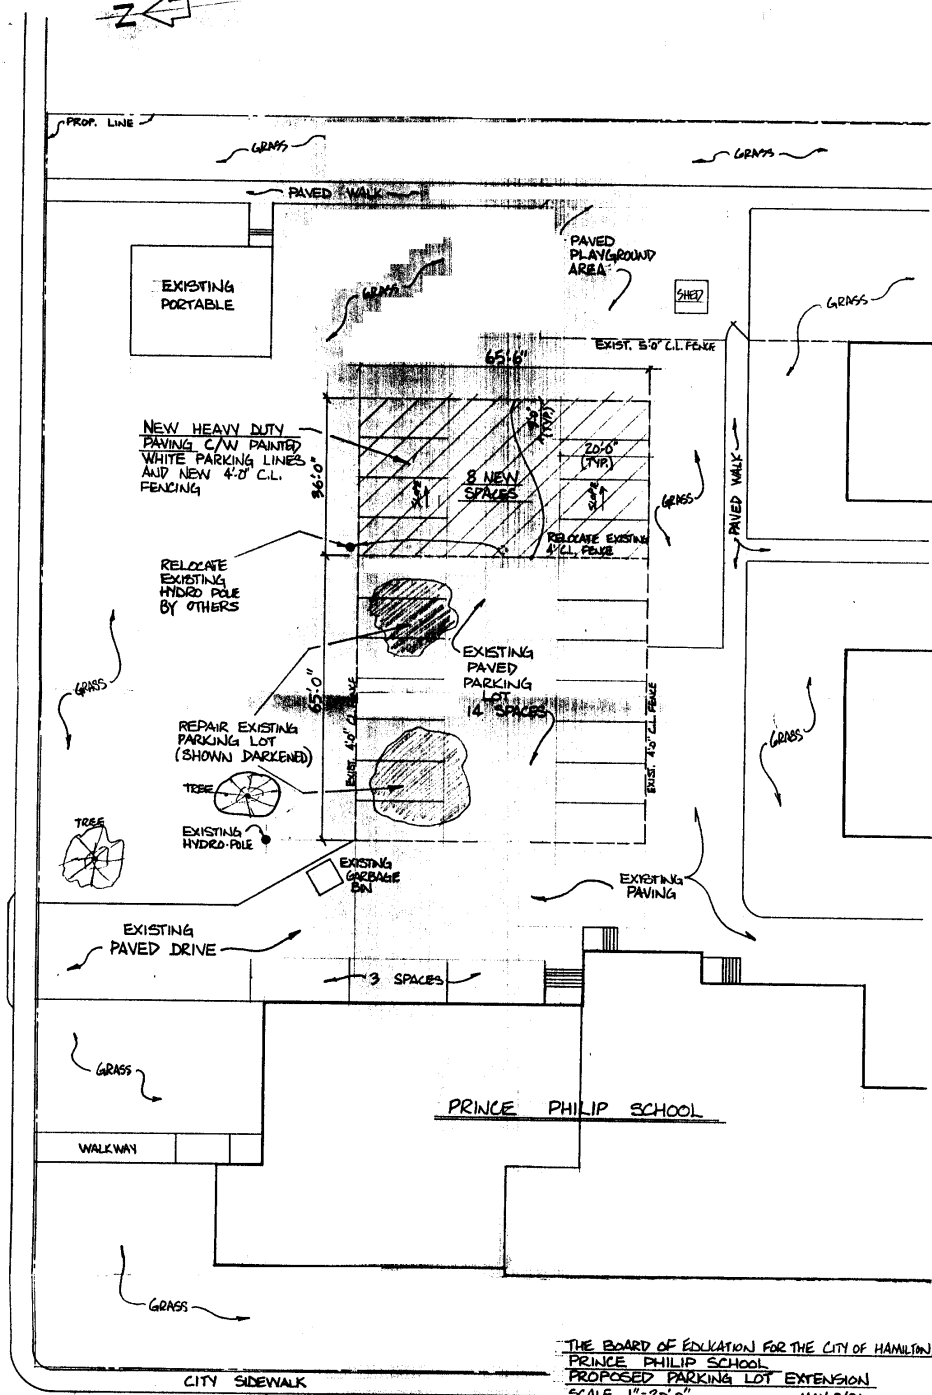

School Overview

Dalewood Review Area – Prince Philip Elementary

Total sq/ft:
- 32,098

Associated Facilities:
- None

Gym

Stage and Gym

THE BOARD OF EDUCATION FOR THE CITY OF HAMILTON
 PRINCE PHILIP SCHOOL
 PROPOSED PARKING LOT EXTENSION
 SCALE 1"=20'-0"
 MAY 8/91
 MAY 22/91
 W.D. 14443 DWG. A-1 15/1