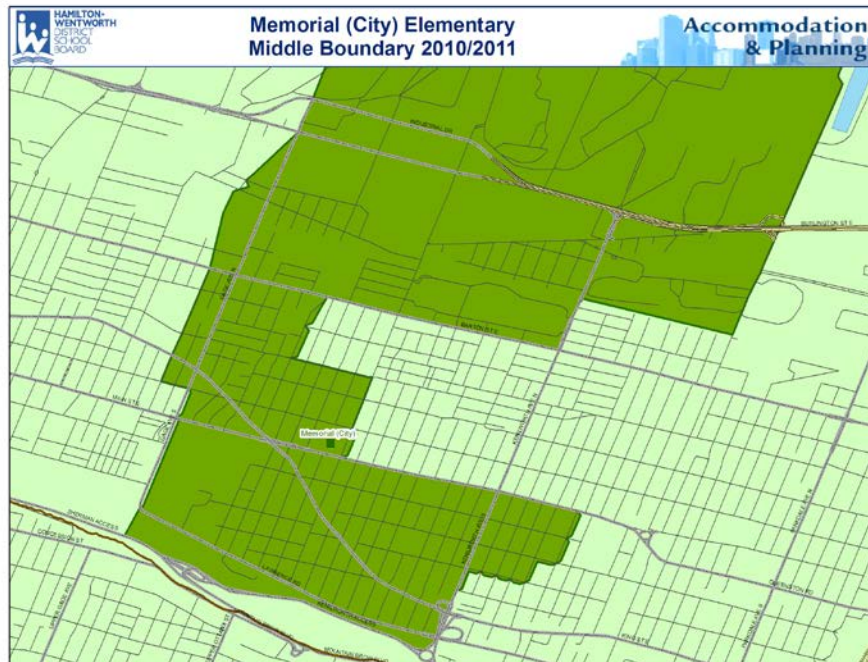

School Overview

King George Review Area – Memorial (City) Elementary

Total sq/ft:
- 100,913

Associated Facilities:
- None

Auditorium

OTTAWA STREET NORTH

DUNSMURE ROAD

MAIN STREET EAST

PUBLIC ALLEYWAY

LOCATION MAP