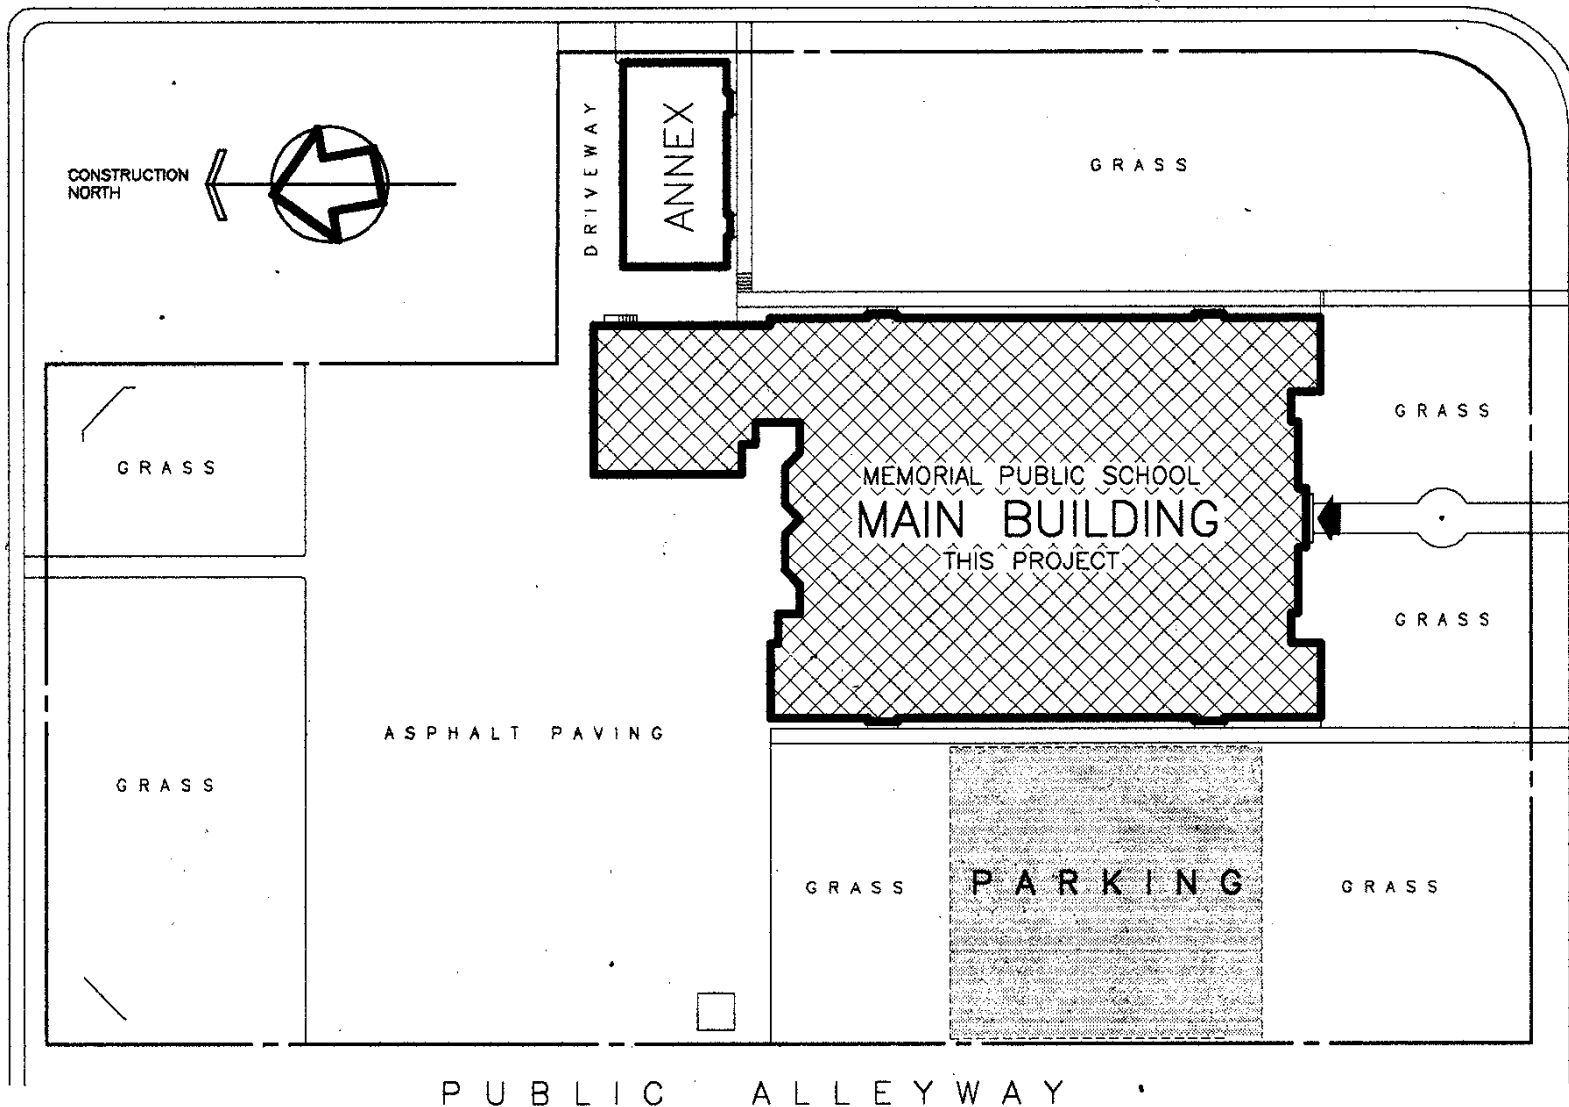

School Overview

King George Review Area – Memorial (City) Elementary

Total sq/ft:
- 100,913

Associated Facilities:
- None

Auditorium

OTTAWA STREET NORTH

DUNSMURE ROAD

MAIN STREET EAST

PUBLIC ALLEYWAY

LOCATION MAP