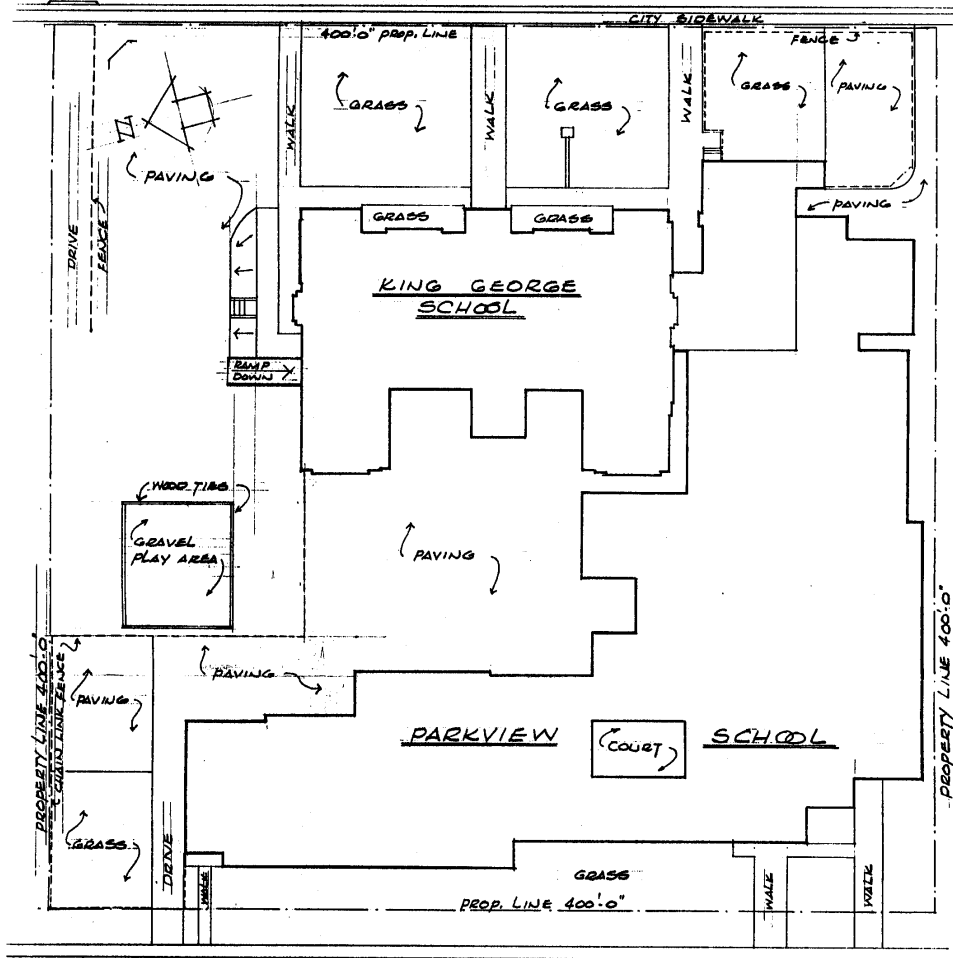

School Overview

King George Review Area – King George Elementary

Total sq/ft:
- 51,726

Associated Facilities:
- None

Hallway

Hallway

GAGE AVE. N.

BALSAM AVE.

SITE PLAN - KING GEORGE & PARKVIEW SCHOOLS

MAR. 21/90

SCALE: 1" = 40'0"