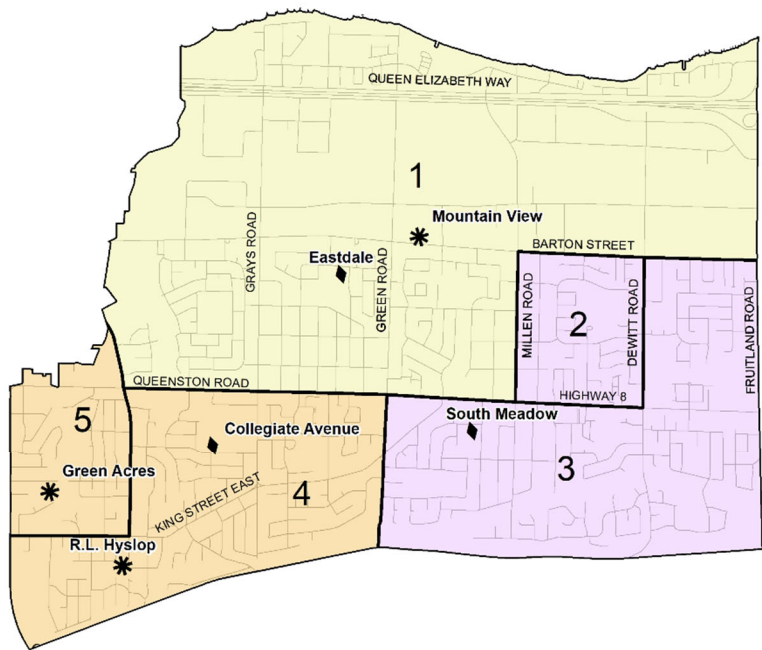

Sincerely,

Estella Jones

Lower Stoney Creek Transitions	
ZONE 1	<ul style="list-style-type: none"> All students attend Eastdale
ZONE 2	<ul style="list-style-type: none"> All students attend Mountain View until they move to South Meadow
ZONE 3	<ul style="list-style-type: none"> All students attend South Meadow
ZONE 4	<ul style="list-style-type: none"> All students attend R.L. Hyslop until they move to Collegiate when it opens
ZONE 5	<ul style="list-style-type: none"> All students attend Green Acres until they move to Collegiate when it opens

◆ Elementary School	Approved Boundaries
* Closed School	Collegiate Avenue
□ 2020 Elementary Boundaries	Eastdale
	South Meadow

0 0.75 1.5 km

December 2020
Planning and Accommodation