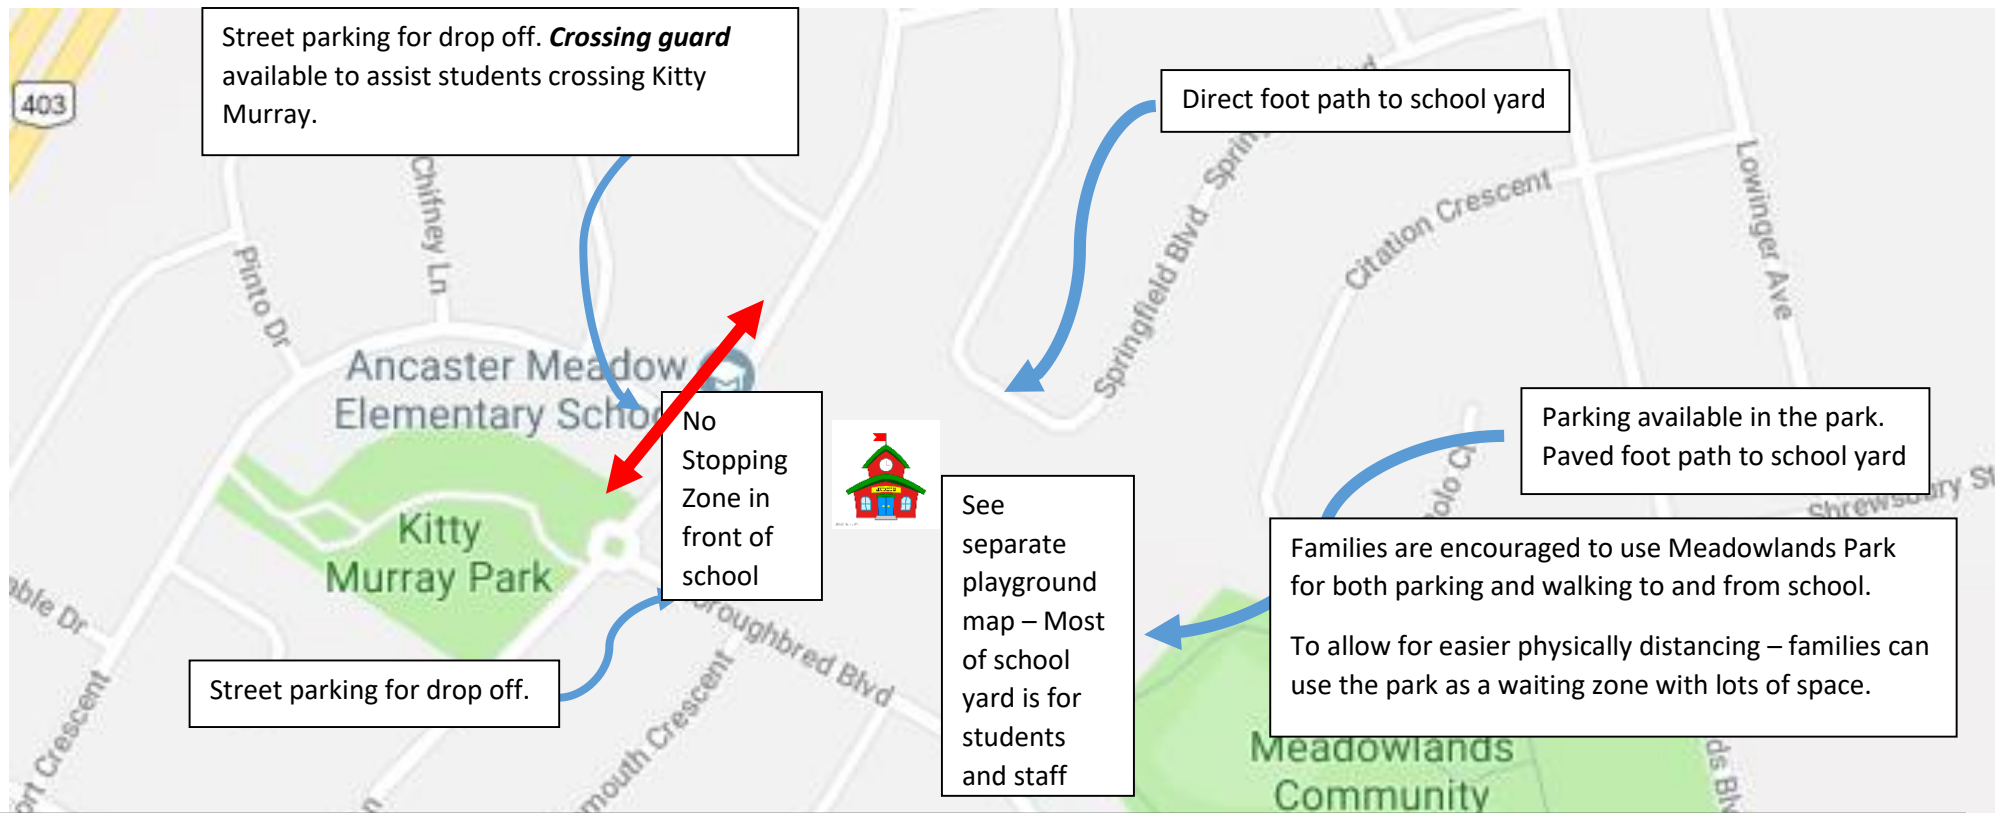

Promoting Safe Traffic Around Ancaster Meadow Elementary

School Parking Lot closed during morning and afternoon bus drop off (8:35am – 9:05am) and pick up time (3:00pm - 3:35pm)

Please respect all street parking bylaws. Be courteous to neighbours on nearby streets and do not block private driveways.

Walking and biking to school is preferred.

Parents may want to consider parking their vehicles one or two blocks away from the school and walk with their children the short distance to the school grounds.

To make physical distancing easier, families in Grades 1 through 8 are encouraged to use Meadowlands park. The front of the school should be limited to bus students and Kindergarten as much as possible.

Families are encouraged to enter the school yard as close to 9:00am as possible. A limited amount of teacher supervision is available starting 8:45am.

There are separate maps posted showing designated class waiting areas. These are for students and staff only. There are designated areas on the school yard for parents to wait. Parents must physically distance and wear a mask when on school property.