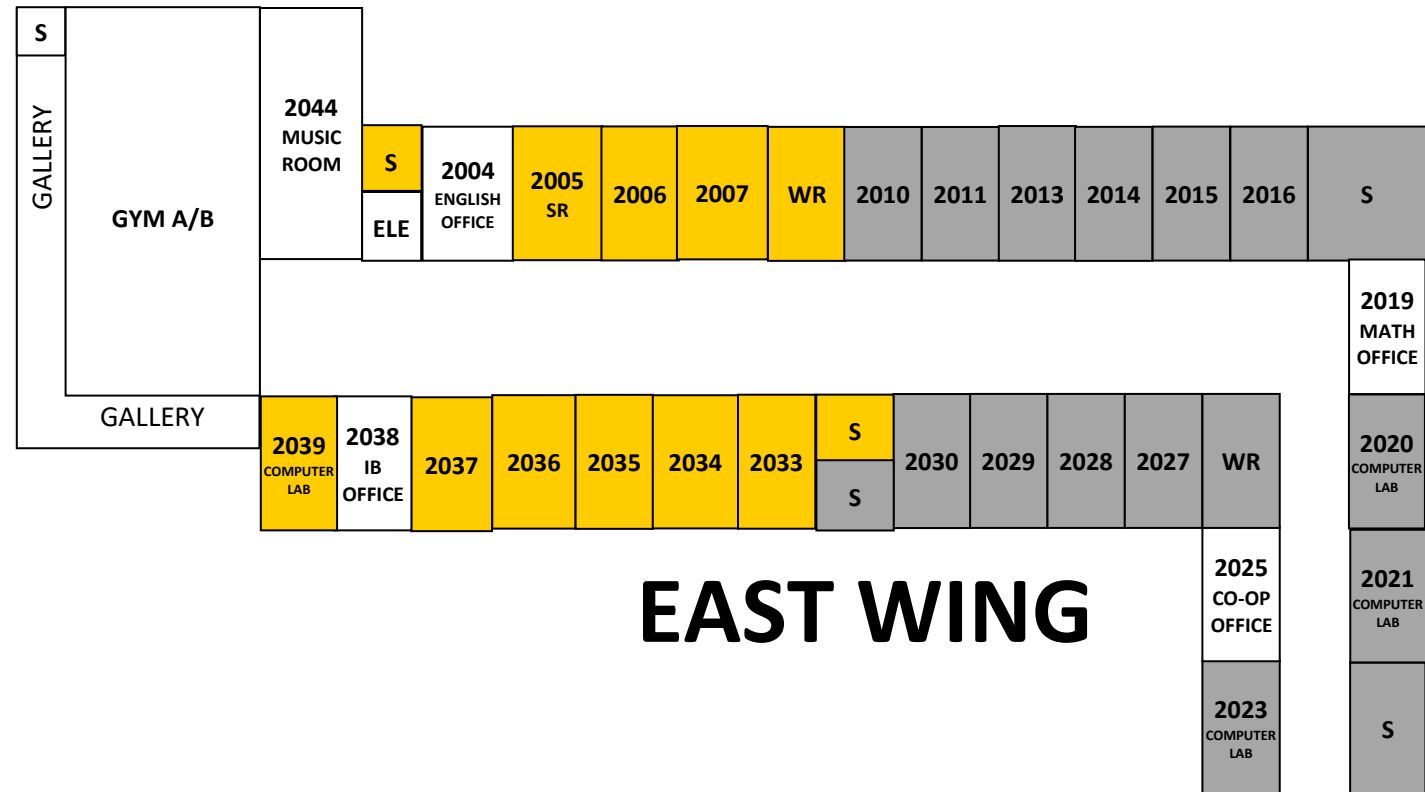

SCHOOL MAP

FIRST FLOOR

Blue & Orange
Entrance

Jerseyville
Entrance
West

WEST WING

Ancaster High School
374 Jerseyville Road West
Ancaster, Ontario L9G 3K8

Red
Entrance

Purple & Gold
Entrance

Jerseyville
Entrance
East

Grey Entrance

LEGEND

- BF WR – BARRIER FREE WASHROOM
- ELE – ELEVATOR
- LEC – LECTURE ROOM – AUD
- S – STAIRS
- SR – STAFF ROOM
- W – WORKROOM
- WR – WASHROOM

EAST WING

SCHOOL MAP

SECOND FLOOR

LEGEND

- ELE – ELEVATOR
- LEC – LECTURE ROOM – AUD
- S – STAIRS
- SR – STAFF ROOM
- W – WORKROOM
- WR – WASHROOM

WEST WING

EAST WING

Ancaster High School
374 Jerseyville Road West
Ancaster, Ontario L9G 3K8