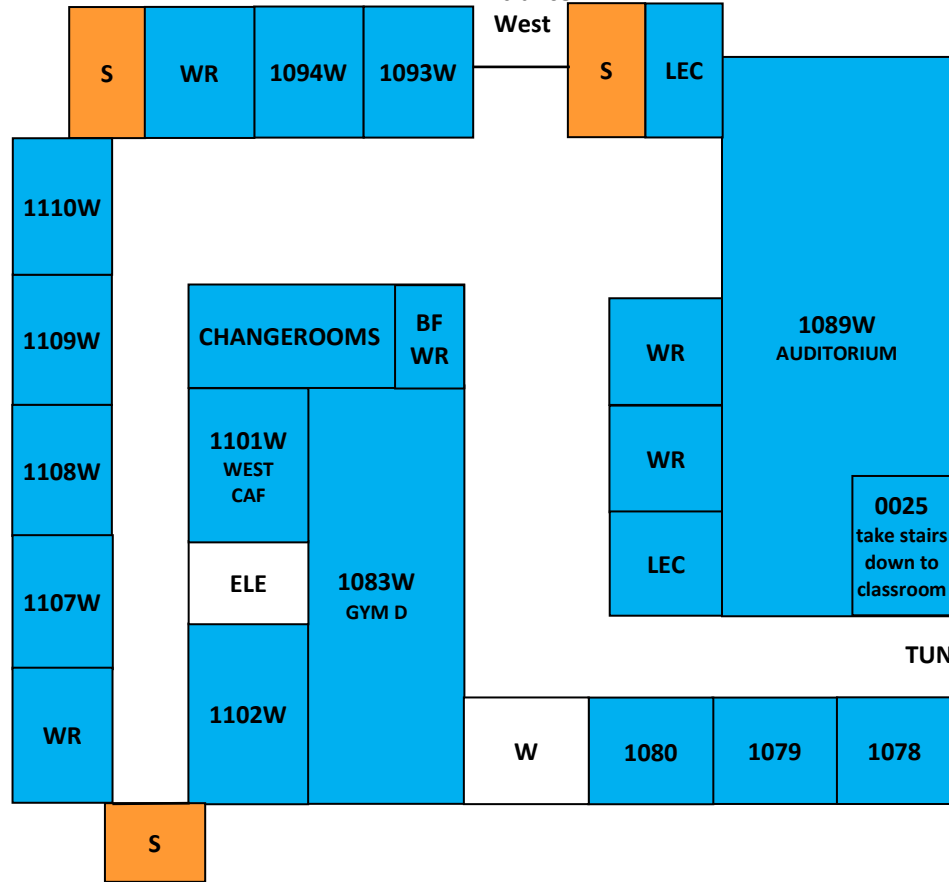

SCHOOL MAP

FIRST FLOOR

Blue & Orange
Entrance

Jerseyville
Entrance
West

WEST WING

Ancaster High School
374 Jerseyville Road West
Ancaster, Ontario L9G 3K8

Red
Entrance

Purple & Gold
Entrance

Jerseyville
Entrance
East

Grey Entrance

LEGEND

- BF WR – BARRIER FREE WASHROOM
- ELE – ELEVATOR
- LEC – LECTURE ROOM – AUD
- S – STAIRS
- SR – STAFF ROOM
- W – WORKROOM
- WR – WASHROOM

EAST WING

SCHOOL MAP

SECOND FLOOR

LEGEND

- ELE – ELEVATOR
- LEC – LECTURE ROOM – AUD
- S – STAIRS
- SR – STAFF ROOM
- W – WORKROOM
- WR – WASHROOM

WEST WING

EAST WING

Ancaster High School
374 Jerseyville Road West
Ancaster, Ontario L9G 3K8