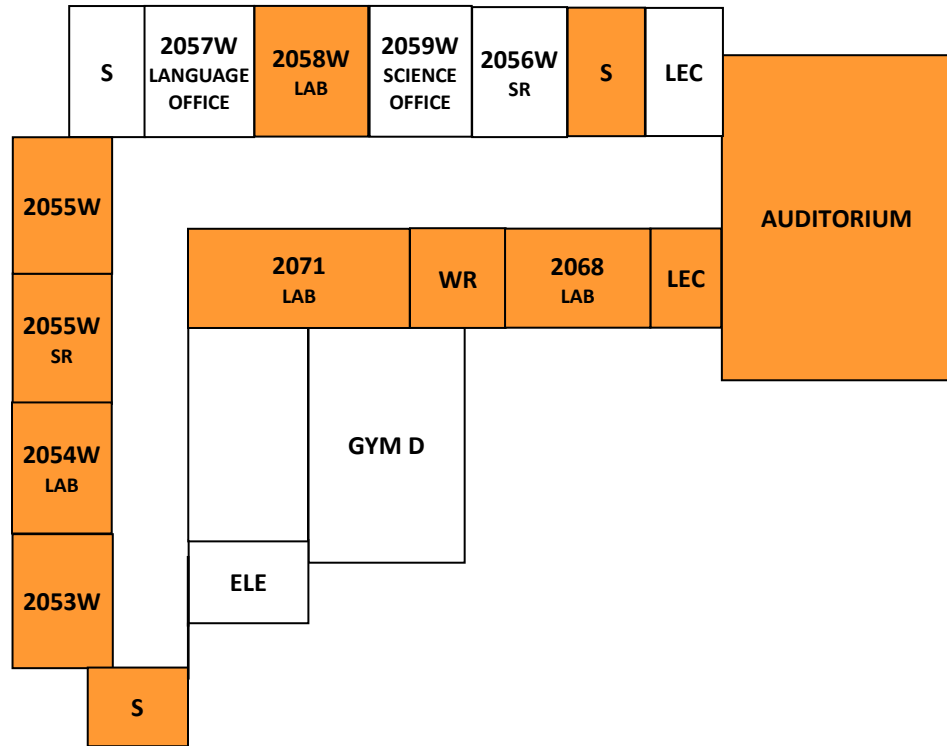

SCHOOL MAP

FIRST FLOOR

Blue & Orange
Entrance

Jerseyville
Entrance
West

WEST WING

Ancaster High School
374 Jerseyville Road West
Ancaster, Ontario L9G 3K8

Red
Entrance

Purple & Gold
Entrance

Jerseyville
Entrance
East

Grey Entrance

LEGEND

- BF WR – BARRIER FREE WASHROOM
- ELE – ELEVATOR
- LEC – LECTURE ROOM – AUD
- S – STAIRS
- SR – STAFF ROOM
- W – WORKROOM
- WR – WASHROOM

EAST WING

SCHOOL MAP

SECOND FLOOR

LEGEND

- ELE – ELEVATOR
- LEC – LECTURE ROOM – AUD
- S – STAIRS
- SR – STAFF ROOM
- W – WORKROOM
- WR – WASHROOM

WEST WING

EAST WING

Ancaster High School
374 Jerseyville Road West
Ancaster, Ontario L9G 3K8