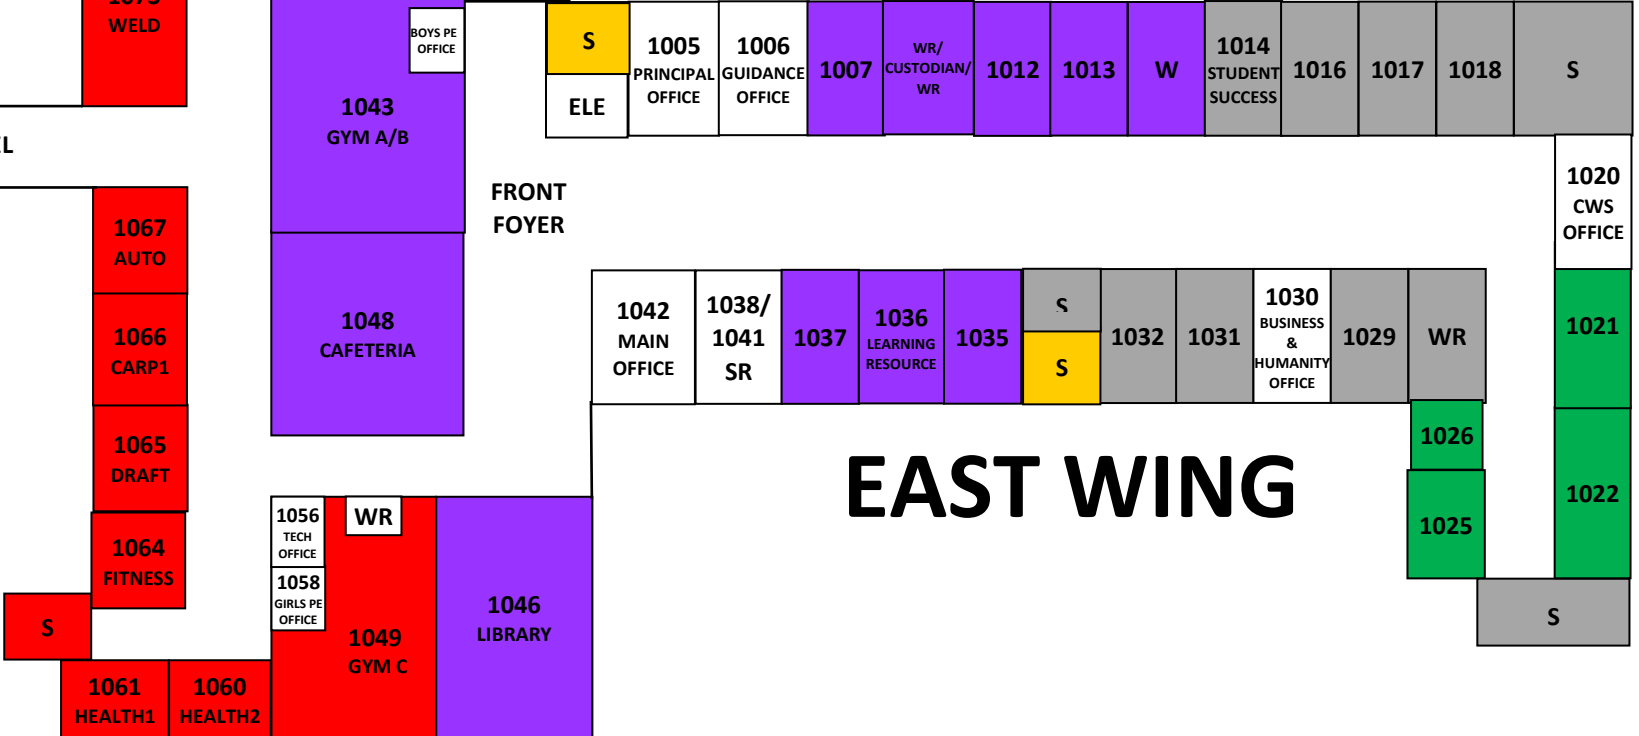

SCHOOL MAP

FIRST FLOOR

Blue & Orange
Entrance

Jerseyville
Entrance
West

WEST WING

Ancaster High School
374 Jerseyville Road West
Ancaster, Ontario L9G 3K8

Red
Entrance

Purple & Gold
Entrance

Jerseyville
Entrance
East

Grey Entrance

LEGEND

- BF WR – BARRIER FREE WASHROOM
- ELE – ELEVATOR
- LEC – LECTURE ROOM – AUD
- S – STAIRS
- SR – STAFF ROOM
- W – WORKROOM
- WR – WASHROOM

EAST WING

SCHOOL MAP

SECOND FLOOR

LEGEND

- ELE – ELEVATOR
- LEC – LECTURE ROOM – AUD
- S – STAIRS
- SR – STAFF ROOM
- W – WORKROOM
- WR – WASHROOM

WEST WING

EAST WING

Ancaster High School
374 Jerseyville Road West
Ancaster, Ontario L9G 3K8