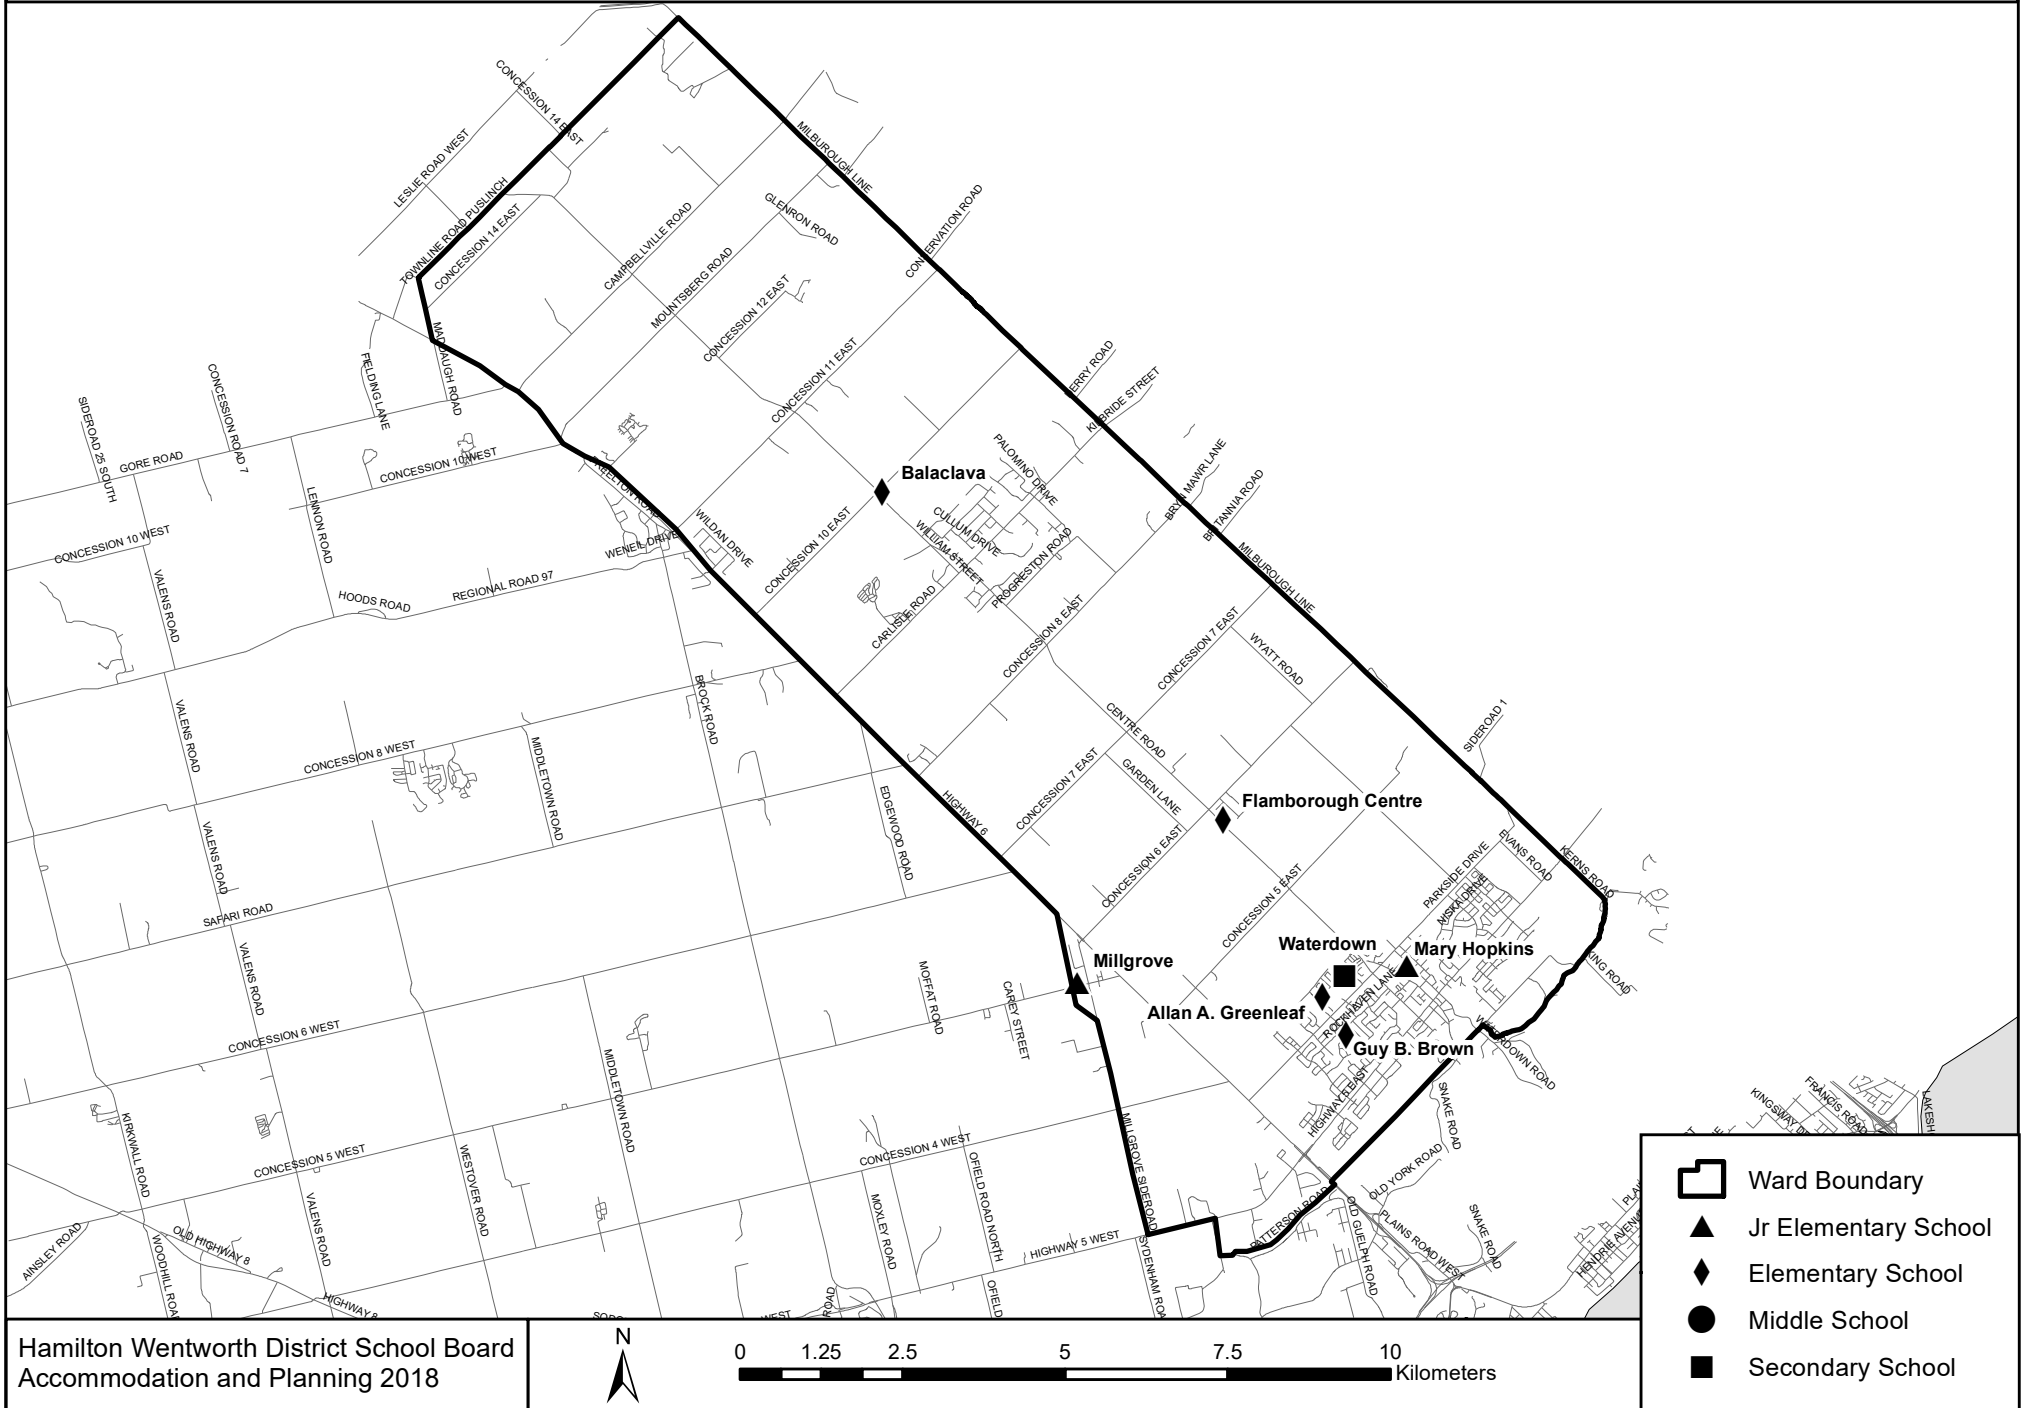

## Ward 15 Schools Trustee: Penny Deathe

- Ward Boundary
- Jr Elementary School
- Elementary School
- Middle School
- Secondary School