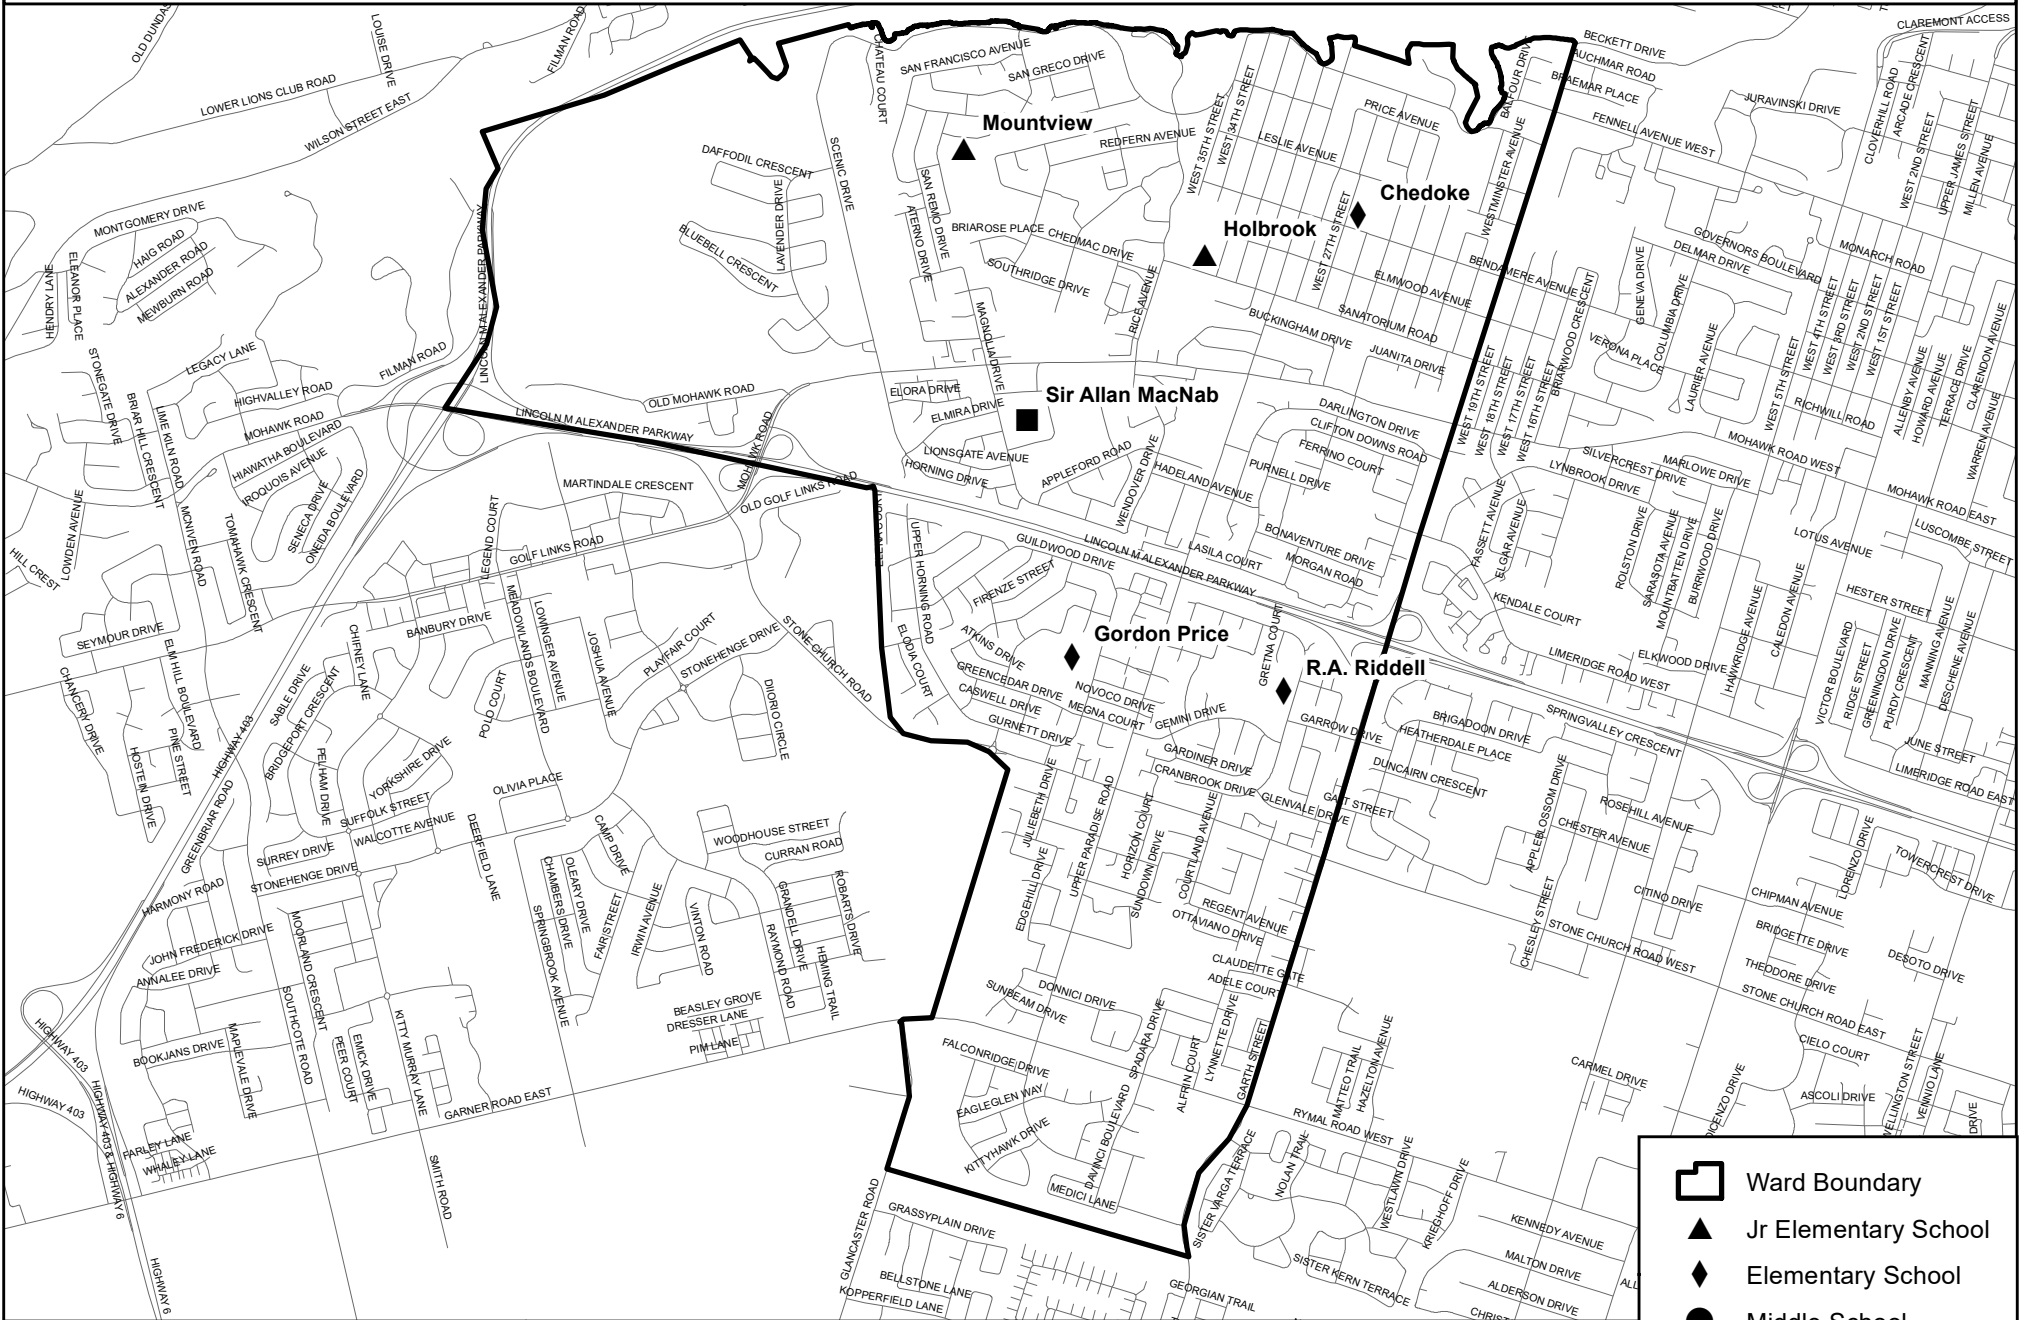

Ward 14 Schools Trustee: Becky Buck

-  Ward Boundary
-  Jr Elementary School
-  Elementary School
-  Middle School
-  Secondary School