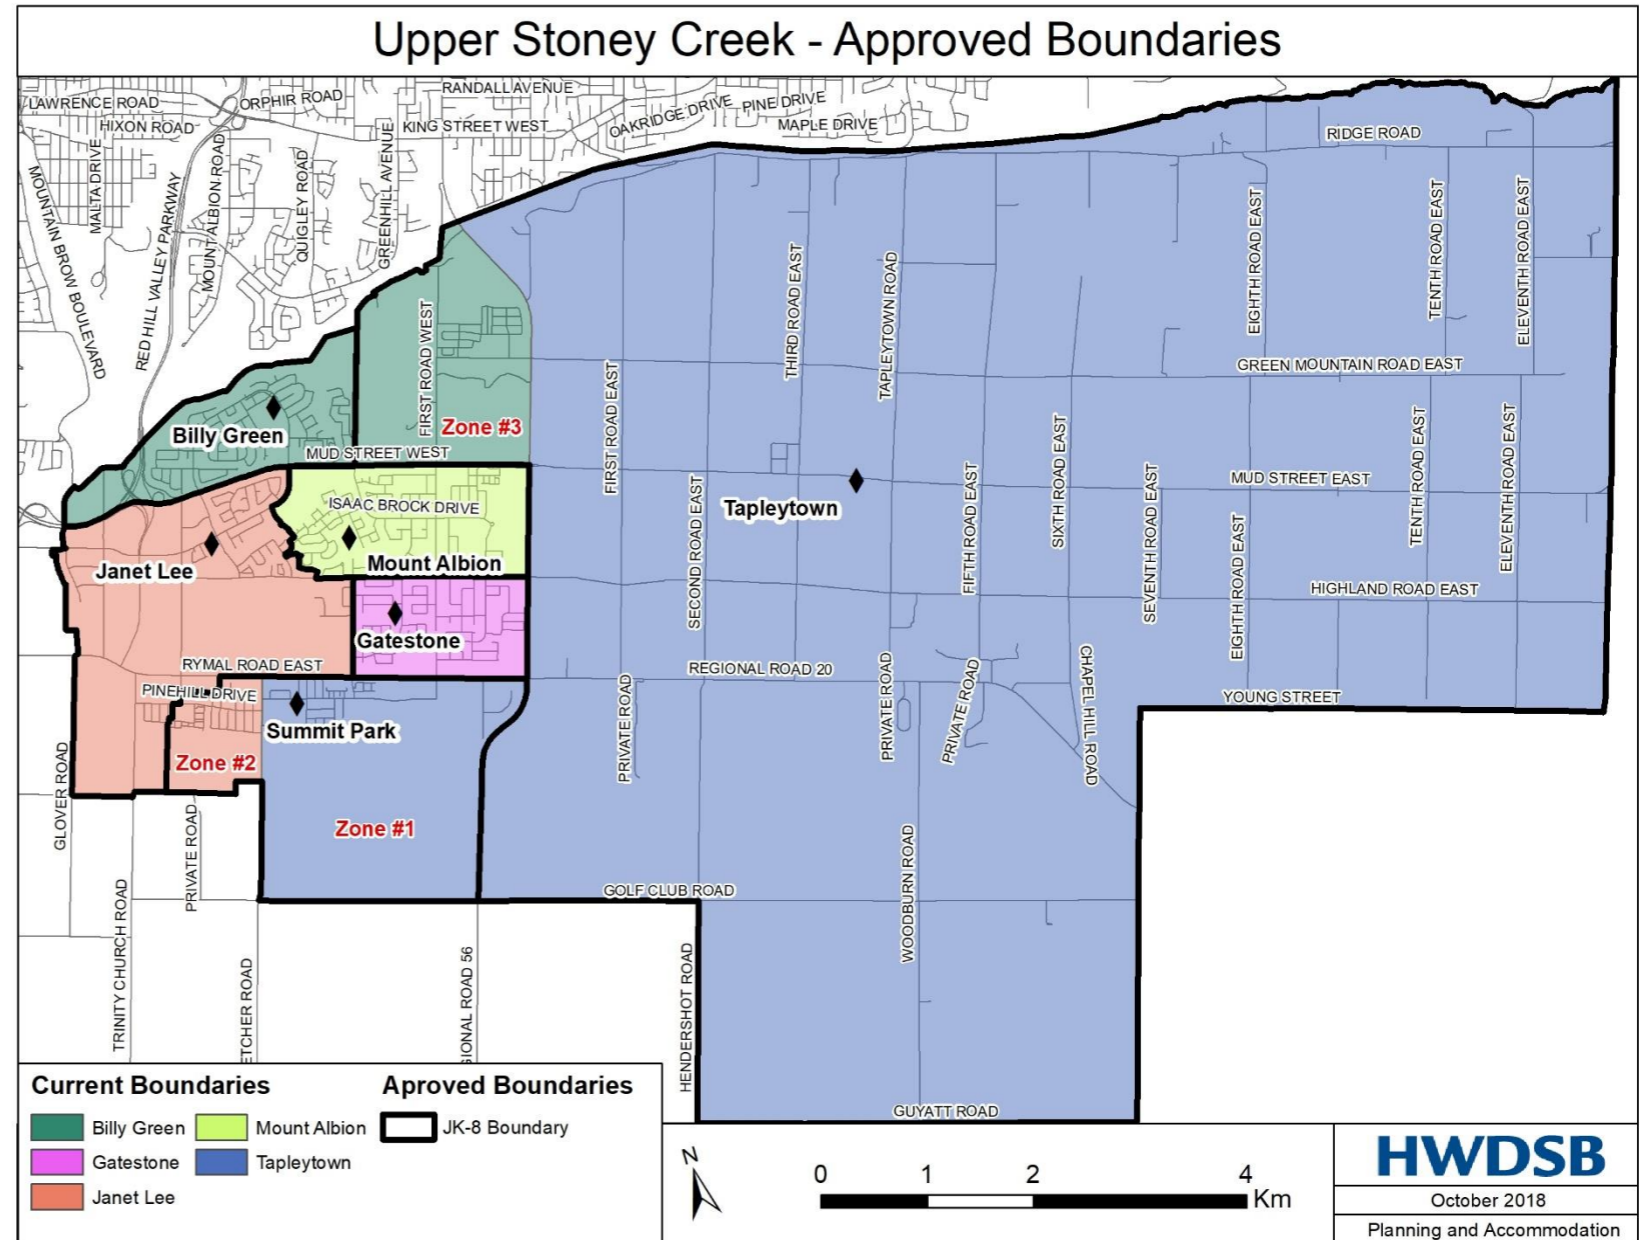

## Upper Stoney Creek – Approved Boundary

Implementation in September 2019.

### Zone #1:

- Current Tapleystown students residing in the Summit Park neighbourhood to attend the new Summit Park school.

### Zone #2:

- Portion of current Janet Lee students residing in the Summit Park neighbourhood to attend the new Summit Park school.

### Zone #3:

- New families moving into Nash neighbourhood (zone #3) to attend Tapleystown.
- Current students and their younger siblings in Zone 3 attending Billy Green, to remain at Billy Green (transportation provided).