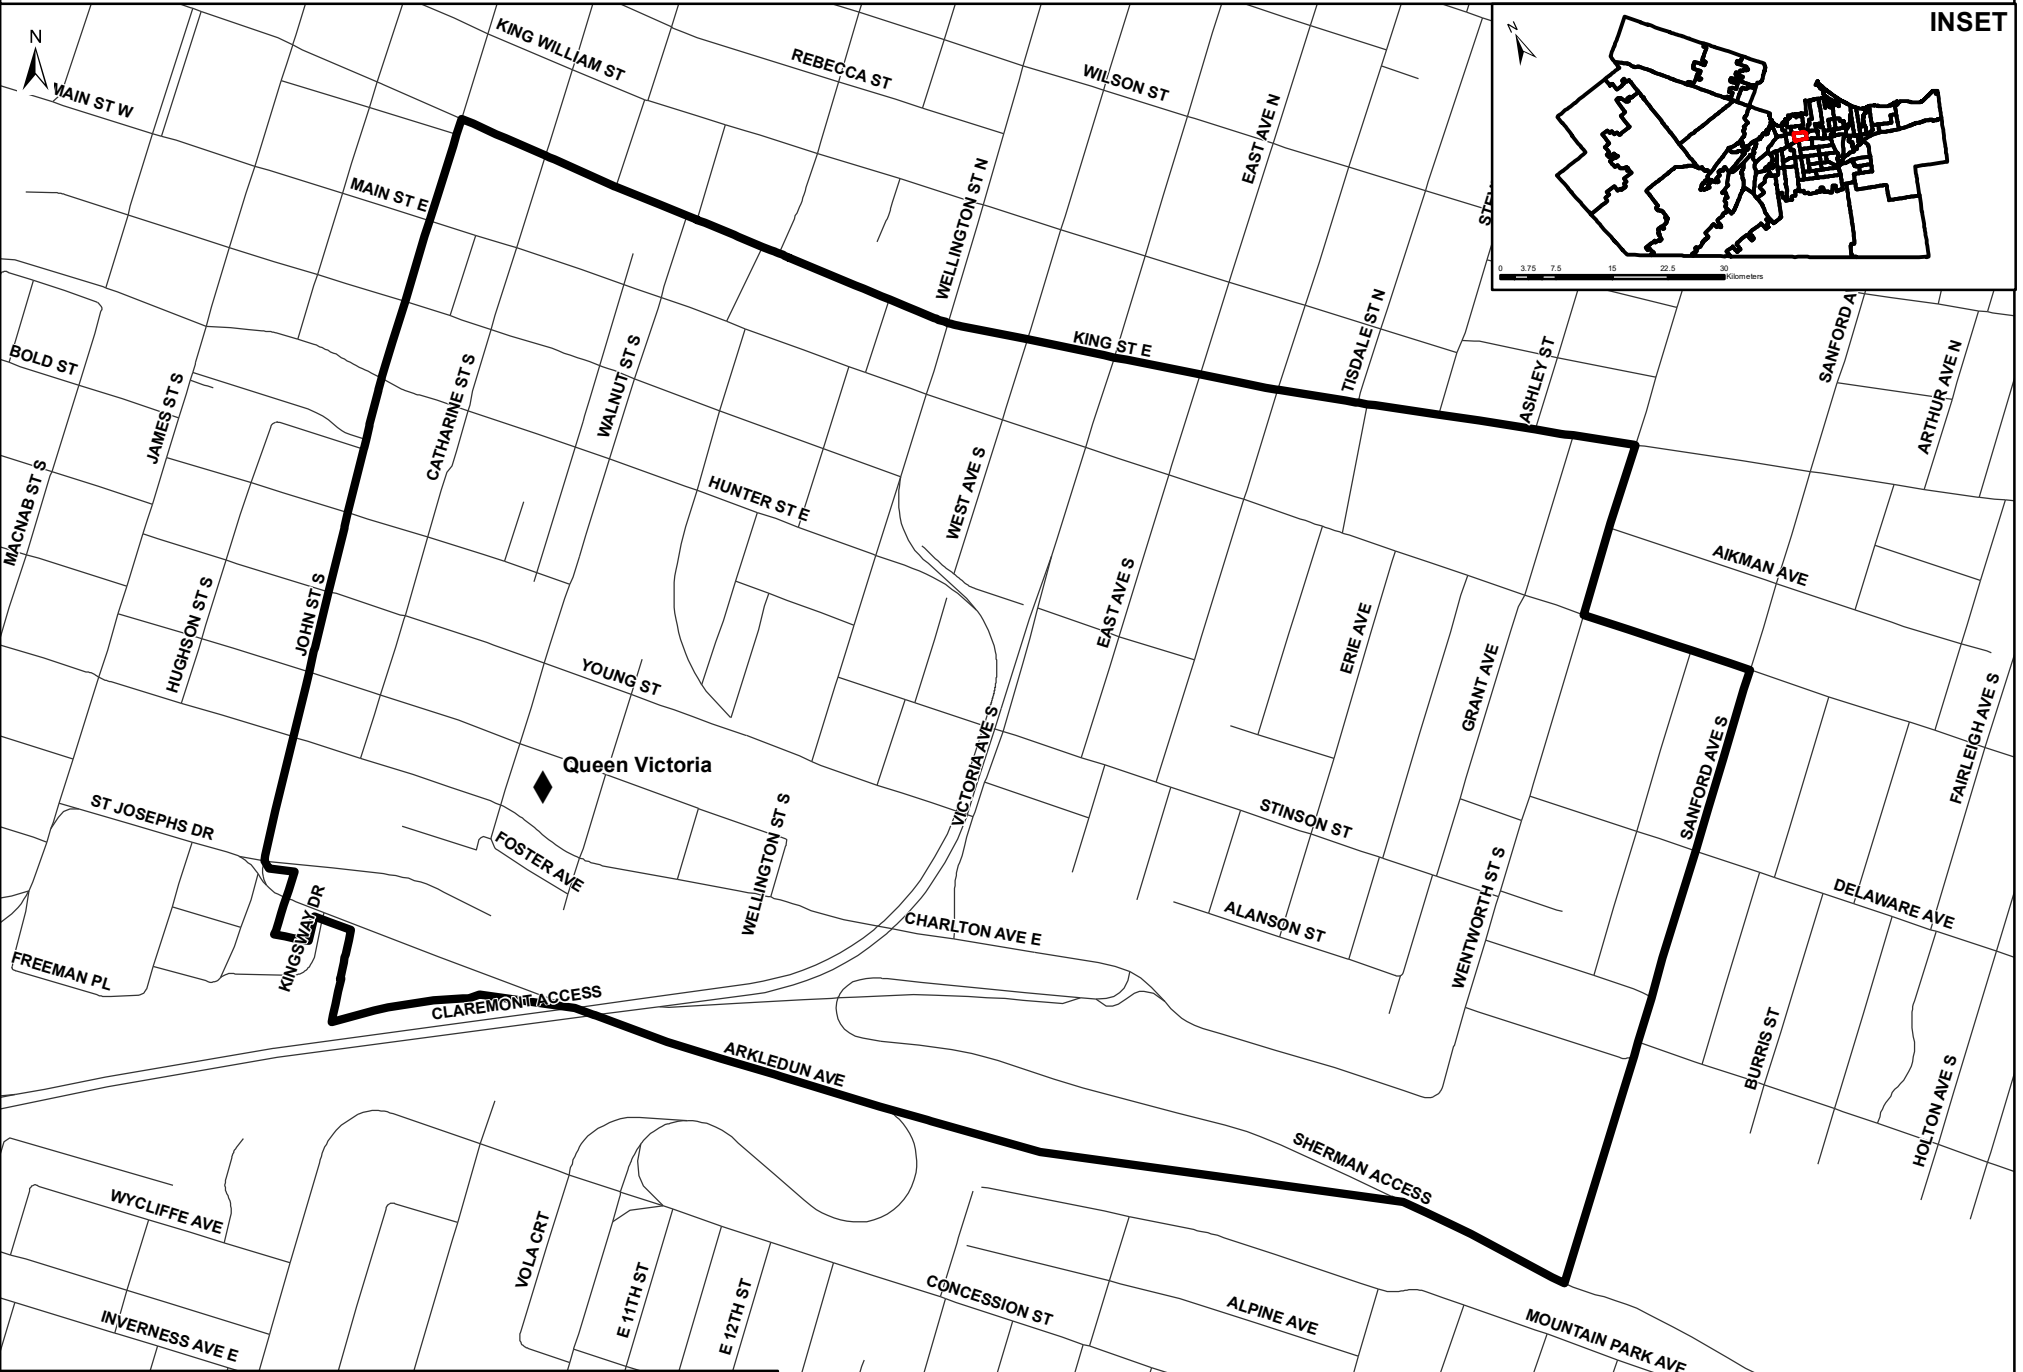

Queen Victoria Boundary

Grades JK- 8

INSET

◆ Elementary School

▭ JK- 8 Boundary