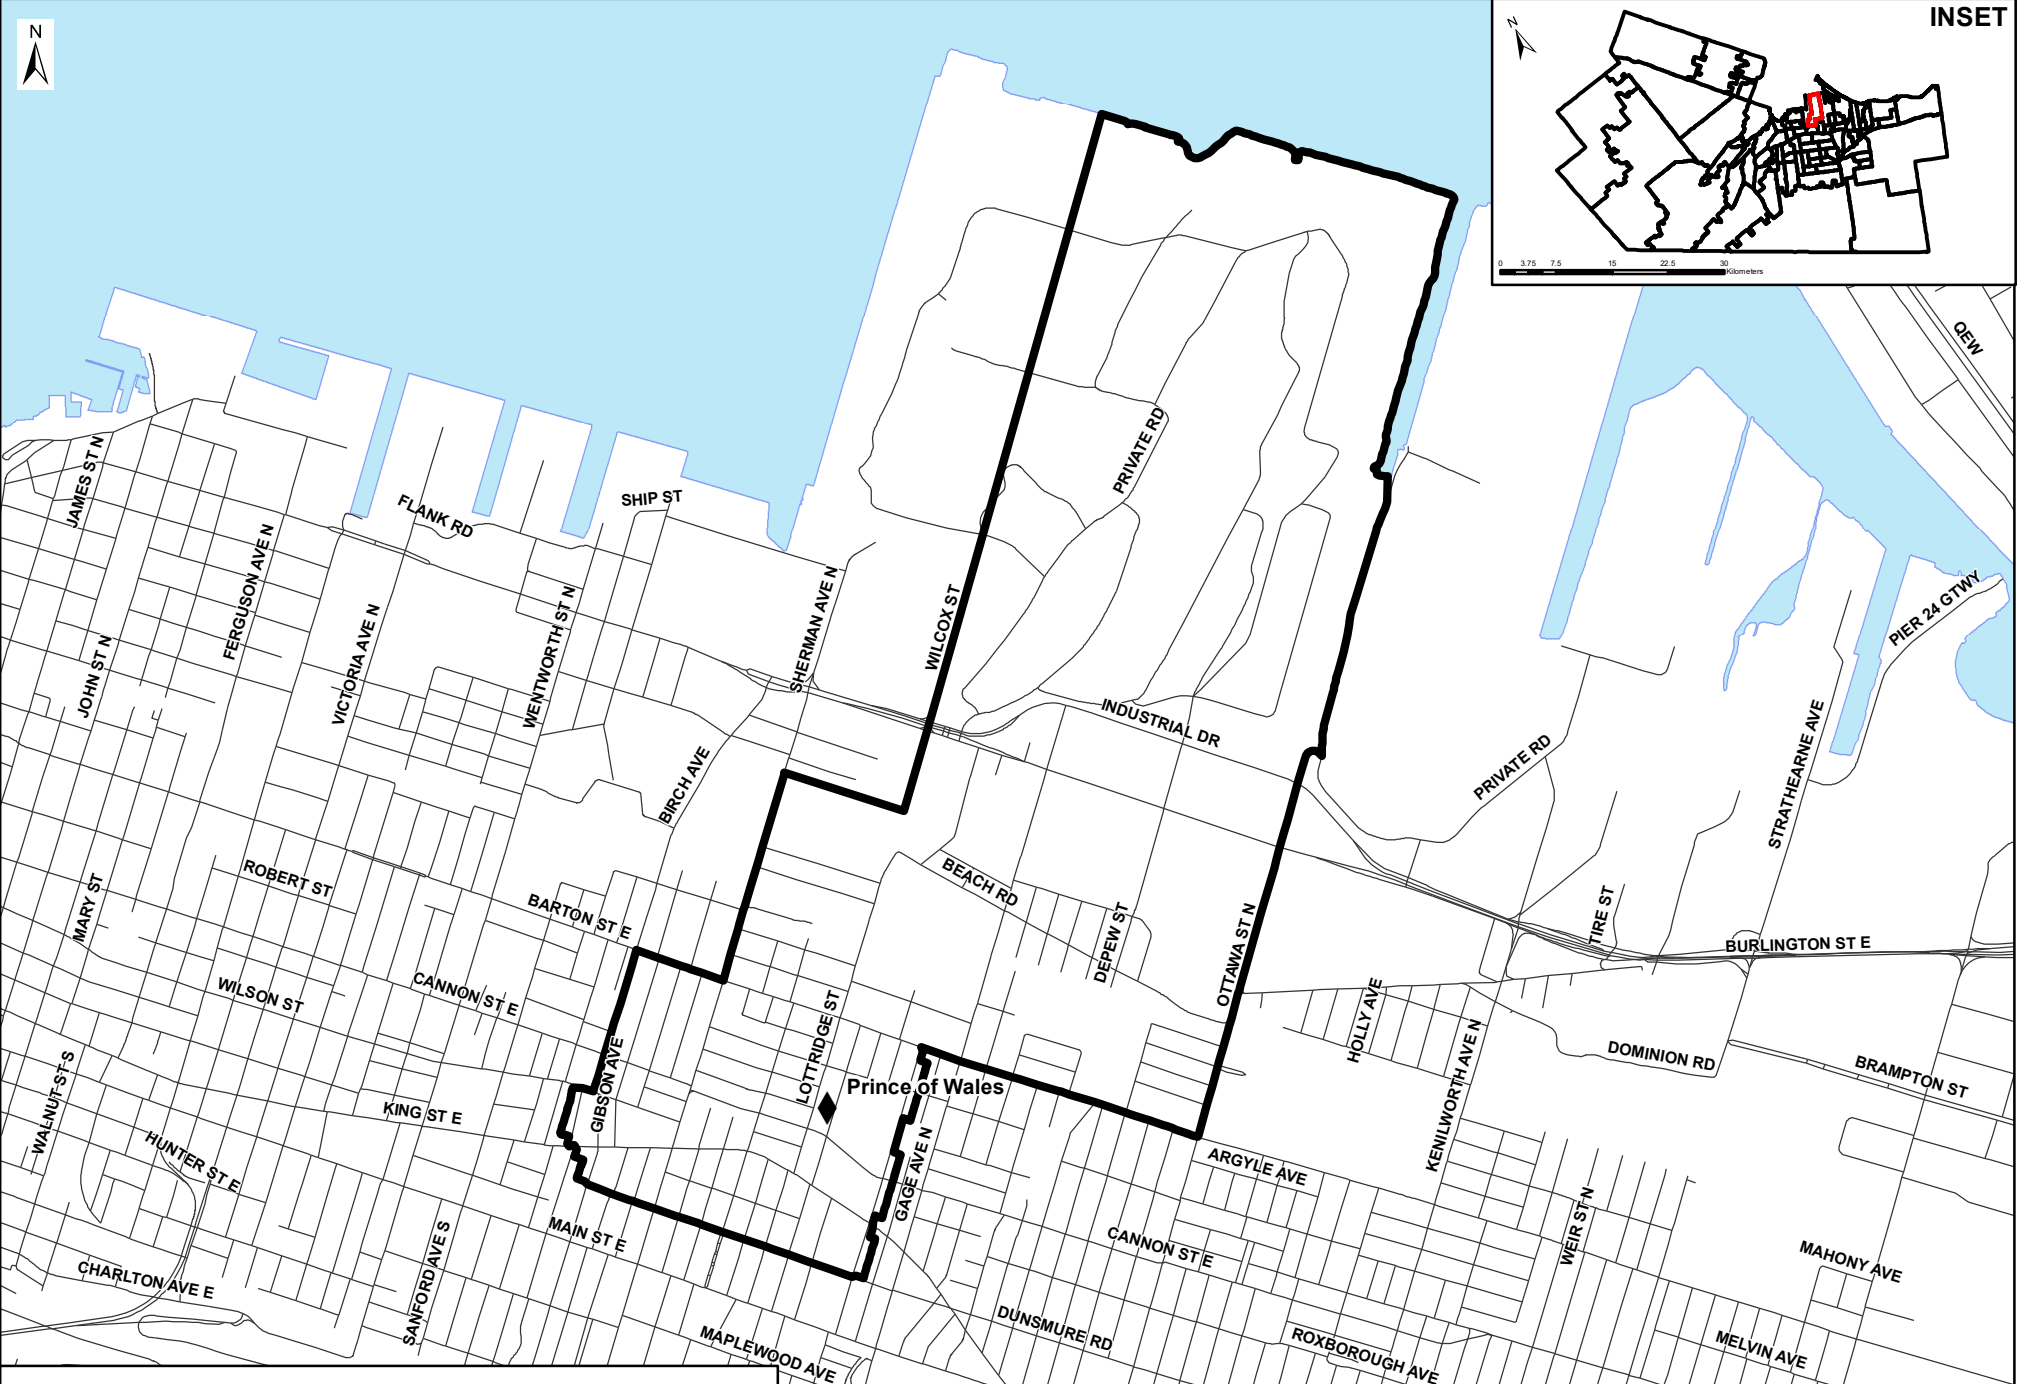

Prince of Wales Boundary

Grades JK- 8

INSET

◆ Elementary School

□ JK- 8 Boundary