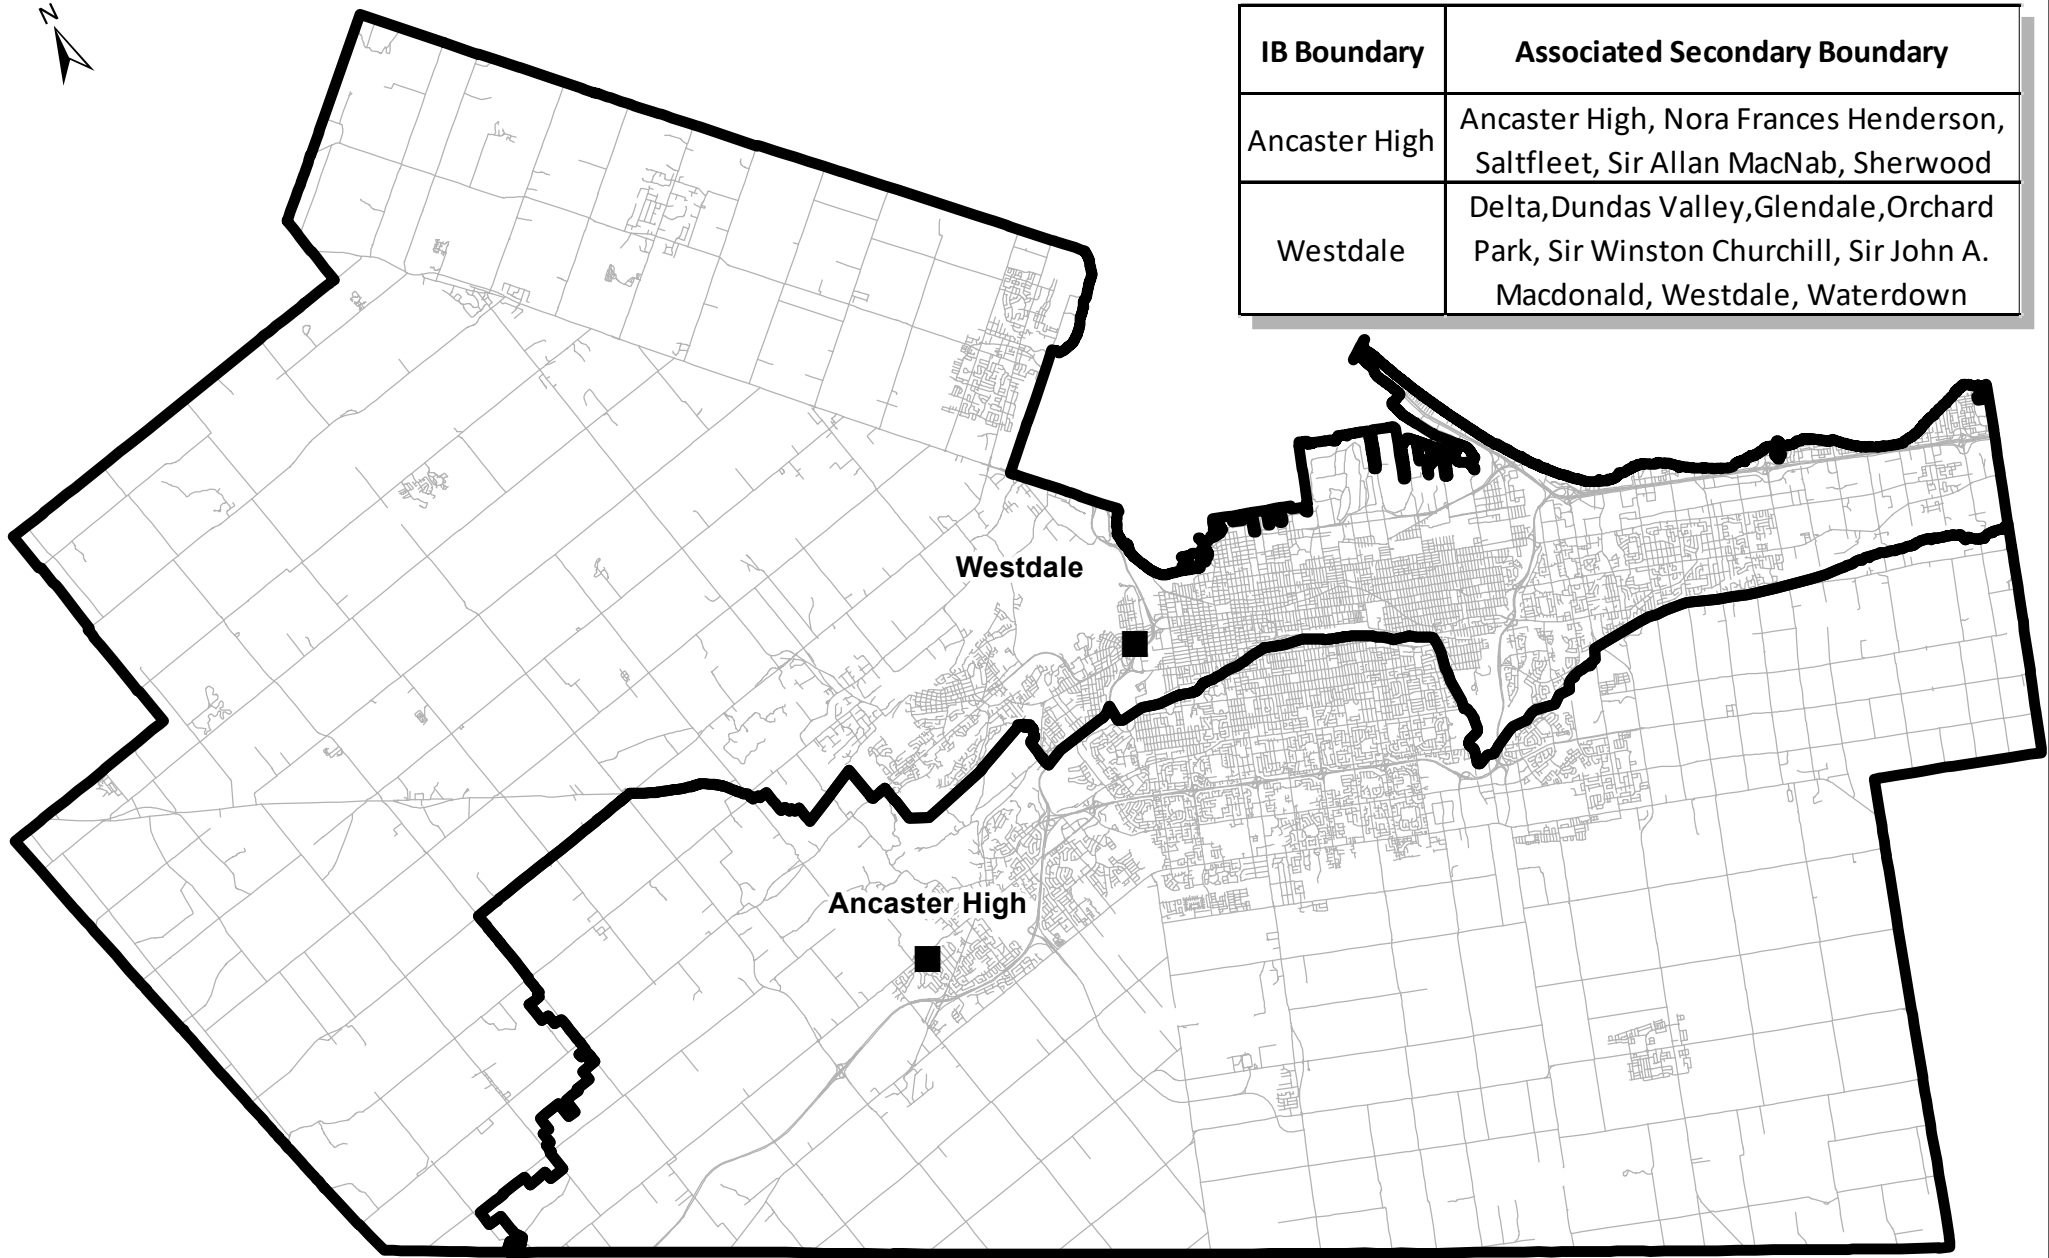

# IB Program Boundaries

| IB Boundary   | Associated Secondary Boundary   |
|---------------|---|
| Ancaster High | Ancaster High, Nora Frances Henderson, Saltfleet, Sir Allan MacNab, Sherwood                                    |
| Westdale      | Delta, Dundas Valley, Glendale, Orchard Park, Sir Winston Churchill, Sir John A. Macdonald, Westdale, Waterdown |

Secondary School
  IB Boundary

\*Westdale includes FI/IB Programming

Planning and Accommodation  
2018