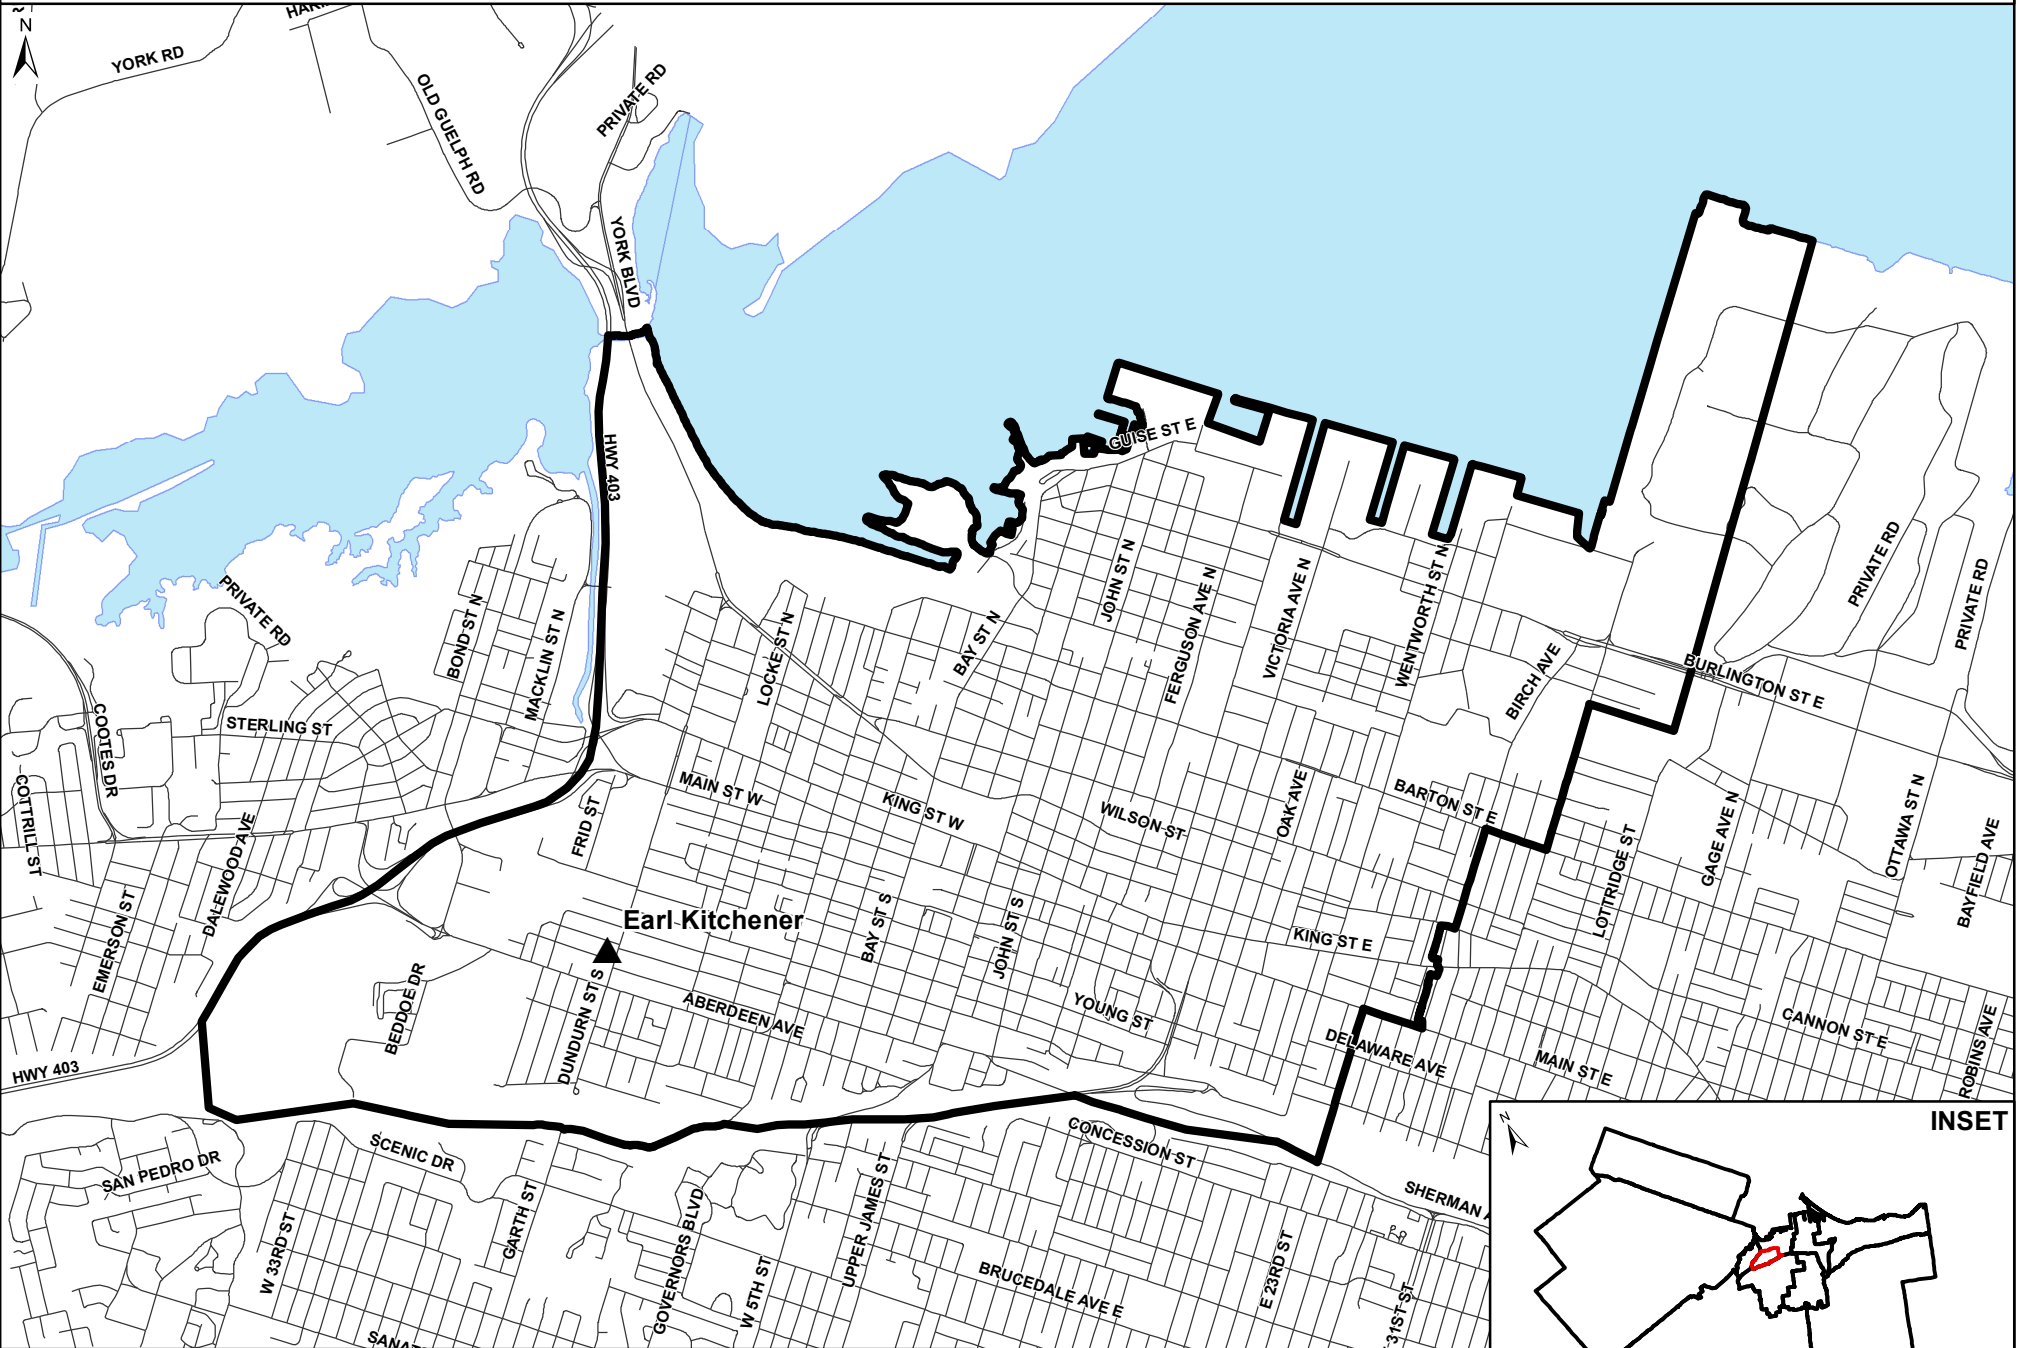

# Earl Kitchener FI Boundary

French Immersion Grades 4 to 5

For grades 6 to 8 French Immersion in this area, see Ryerson FI Boundary Map.