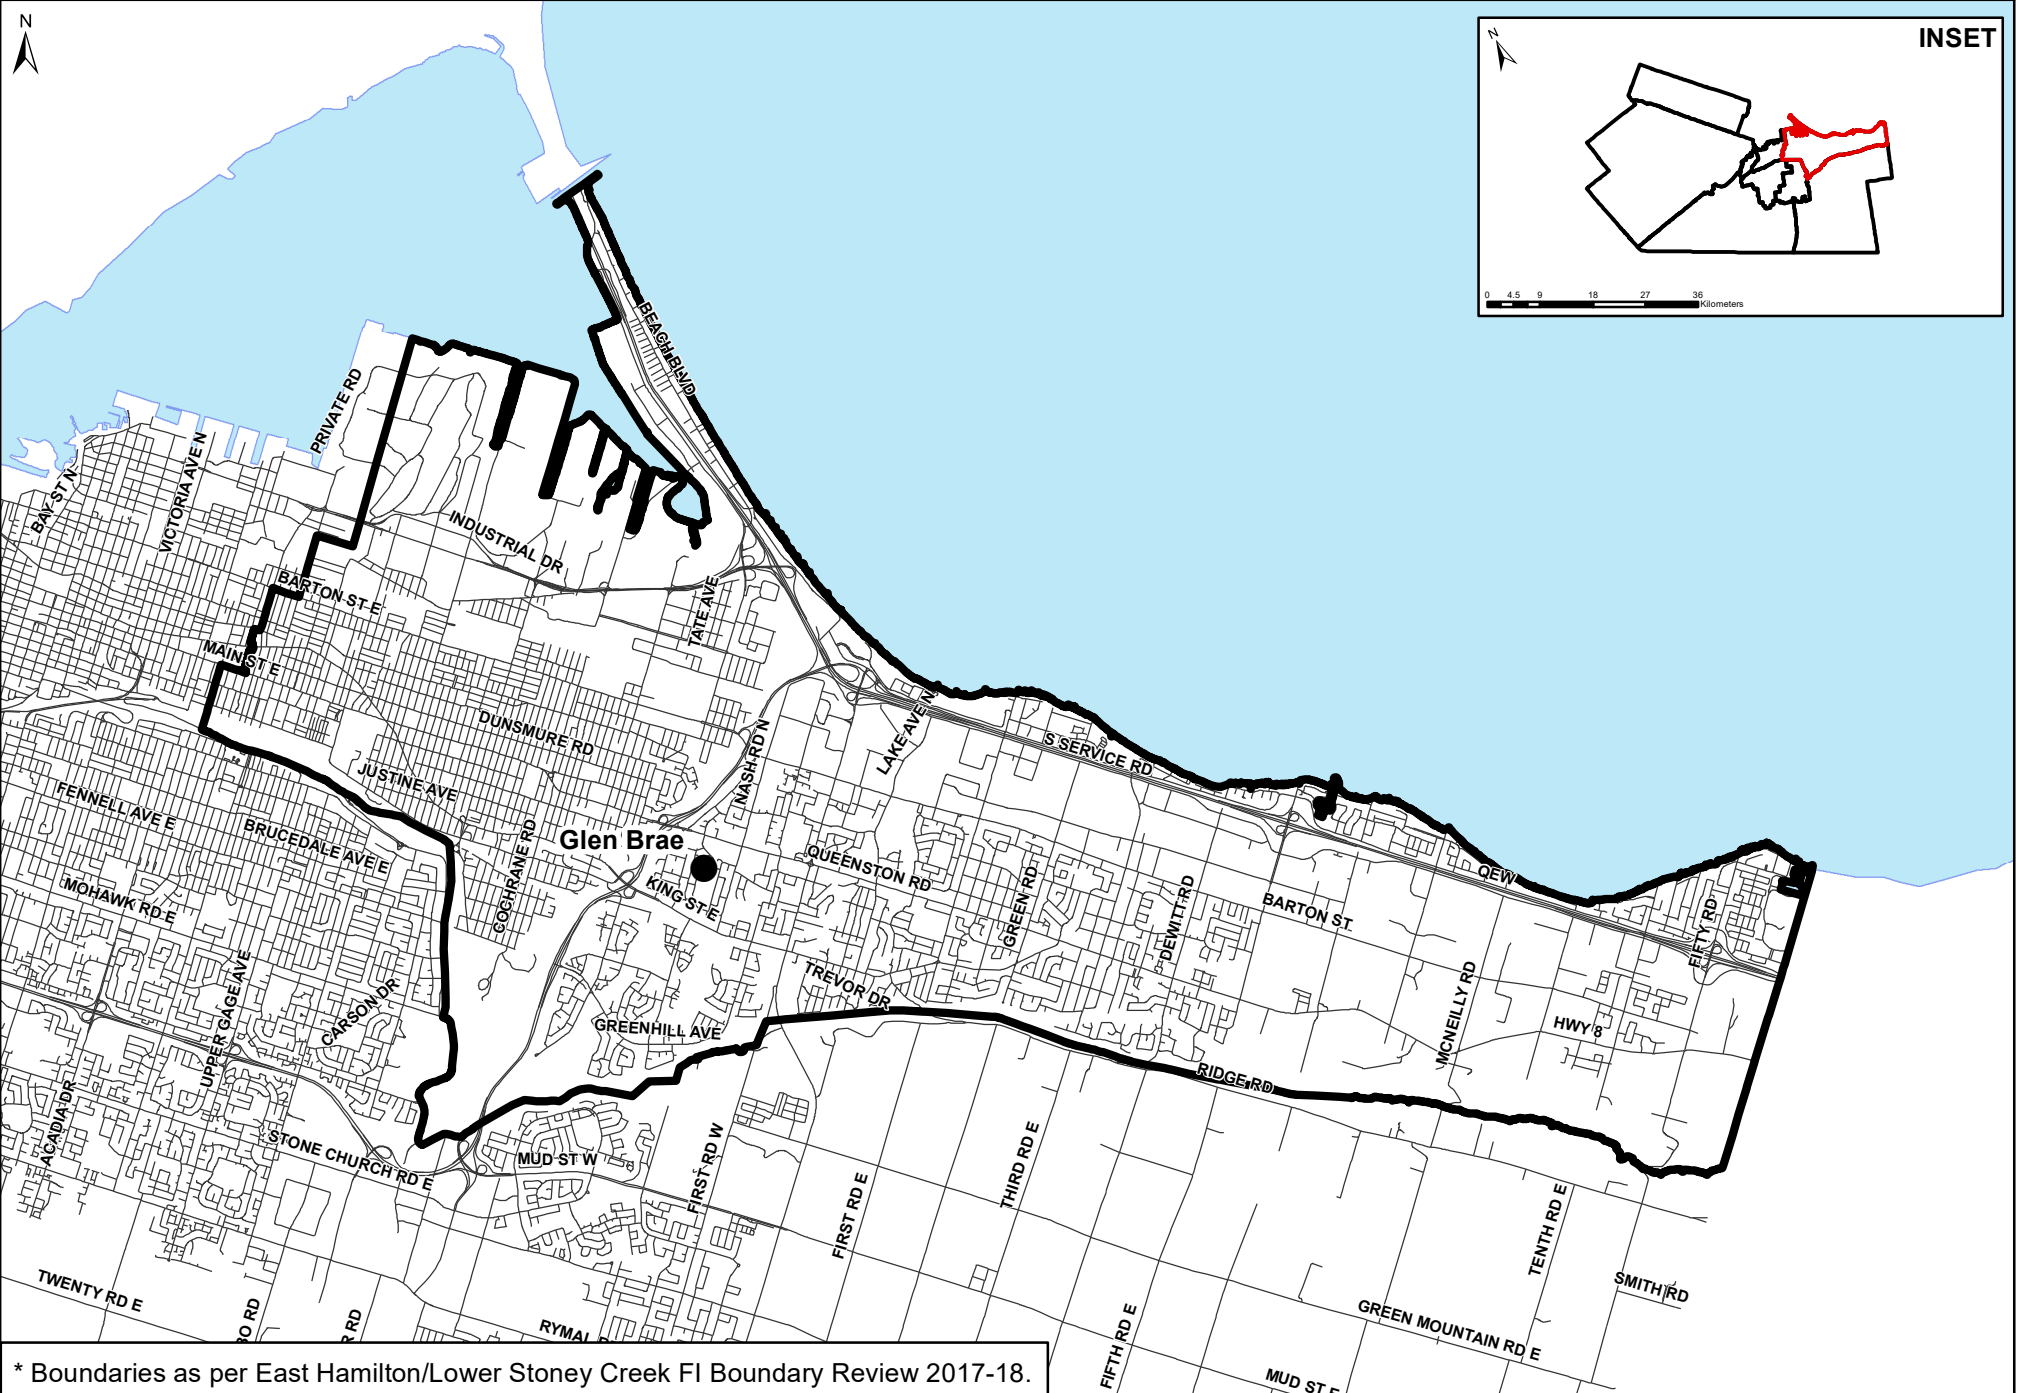

Glen Brae FI Boundary 2018/2019

French Immersion Grades 6-8

* Boundaries as per East Hamilton/Lower Stoney Creek FI Boundary Review 2017-18.

● Middle School