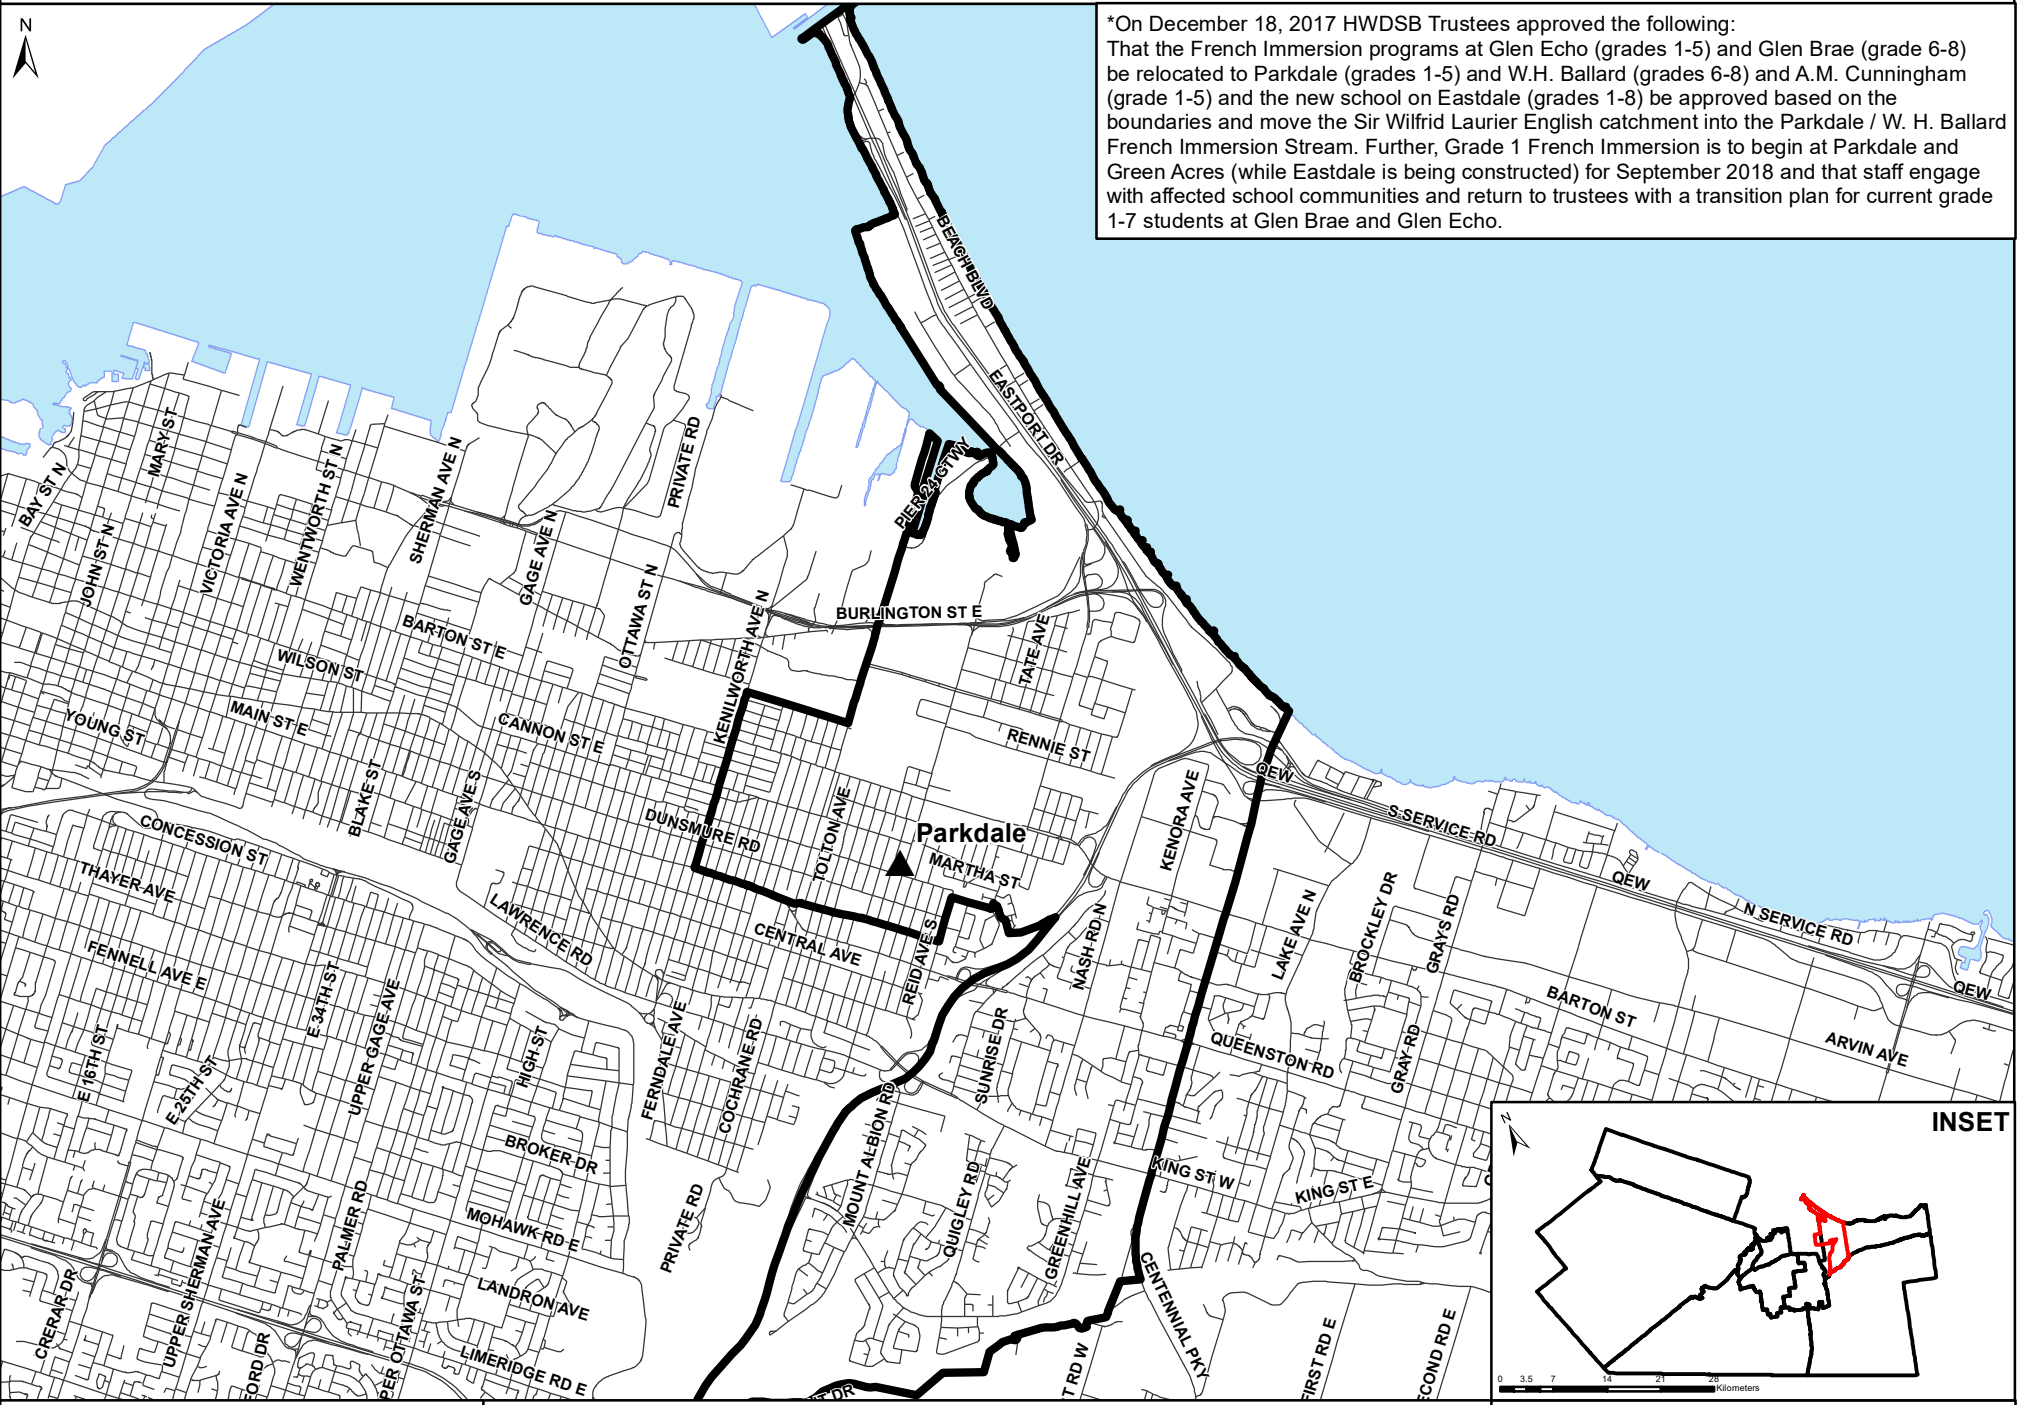

\*On December 18, 2017 HWDSB Trustees approved the following:  
 That the French Immersion programs at Glen Echo (grades 1-5) and Glen Brae (grade 6-8) be relocated to Parkdale (grades 1-5) and W.H. Ballard (grades 6-8) and A.M. Cunningham (grade 1-5) and the new school on Eastdale (grades 1-8) be approved based on the boundaries and move the Sir Wilfrid Laurier English catchment into the Parkdale / W. H. Ballard French Immersion Stream. Further, Grade 1 French Immersion is to begin at Parkdale and Green Acres (while Eastdale is being constructed) for September 2018 and that staff engage with affected school communities and return to trustees with a transition plan for current grade 1-7 students at Glen Brae and Glen Echo.

▲ Junior Elementary School