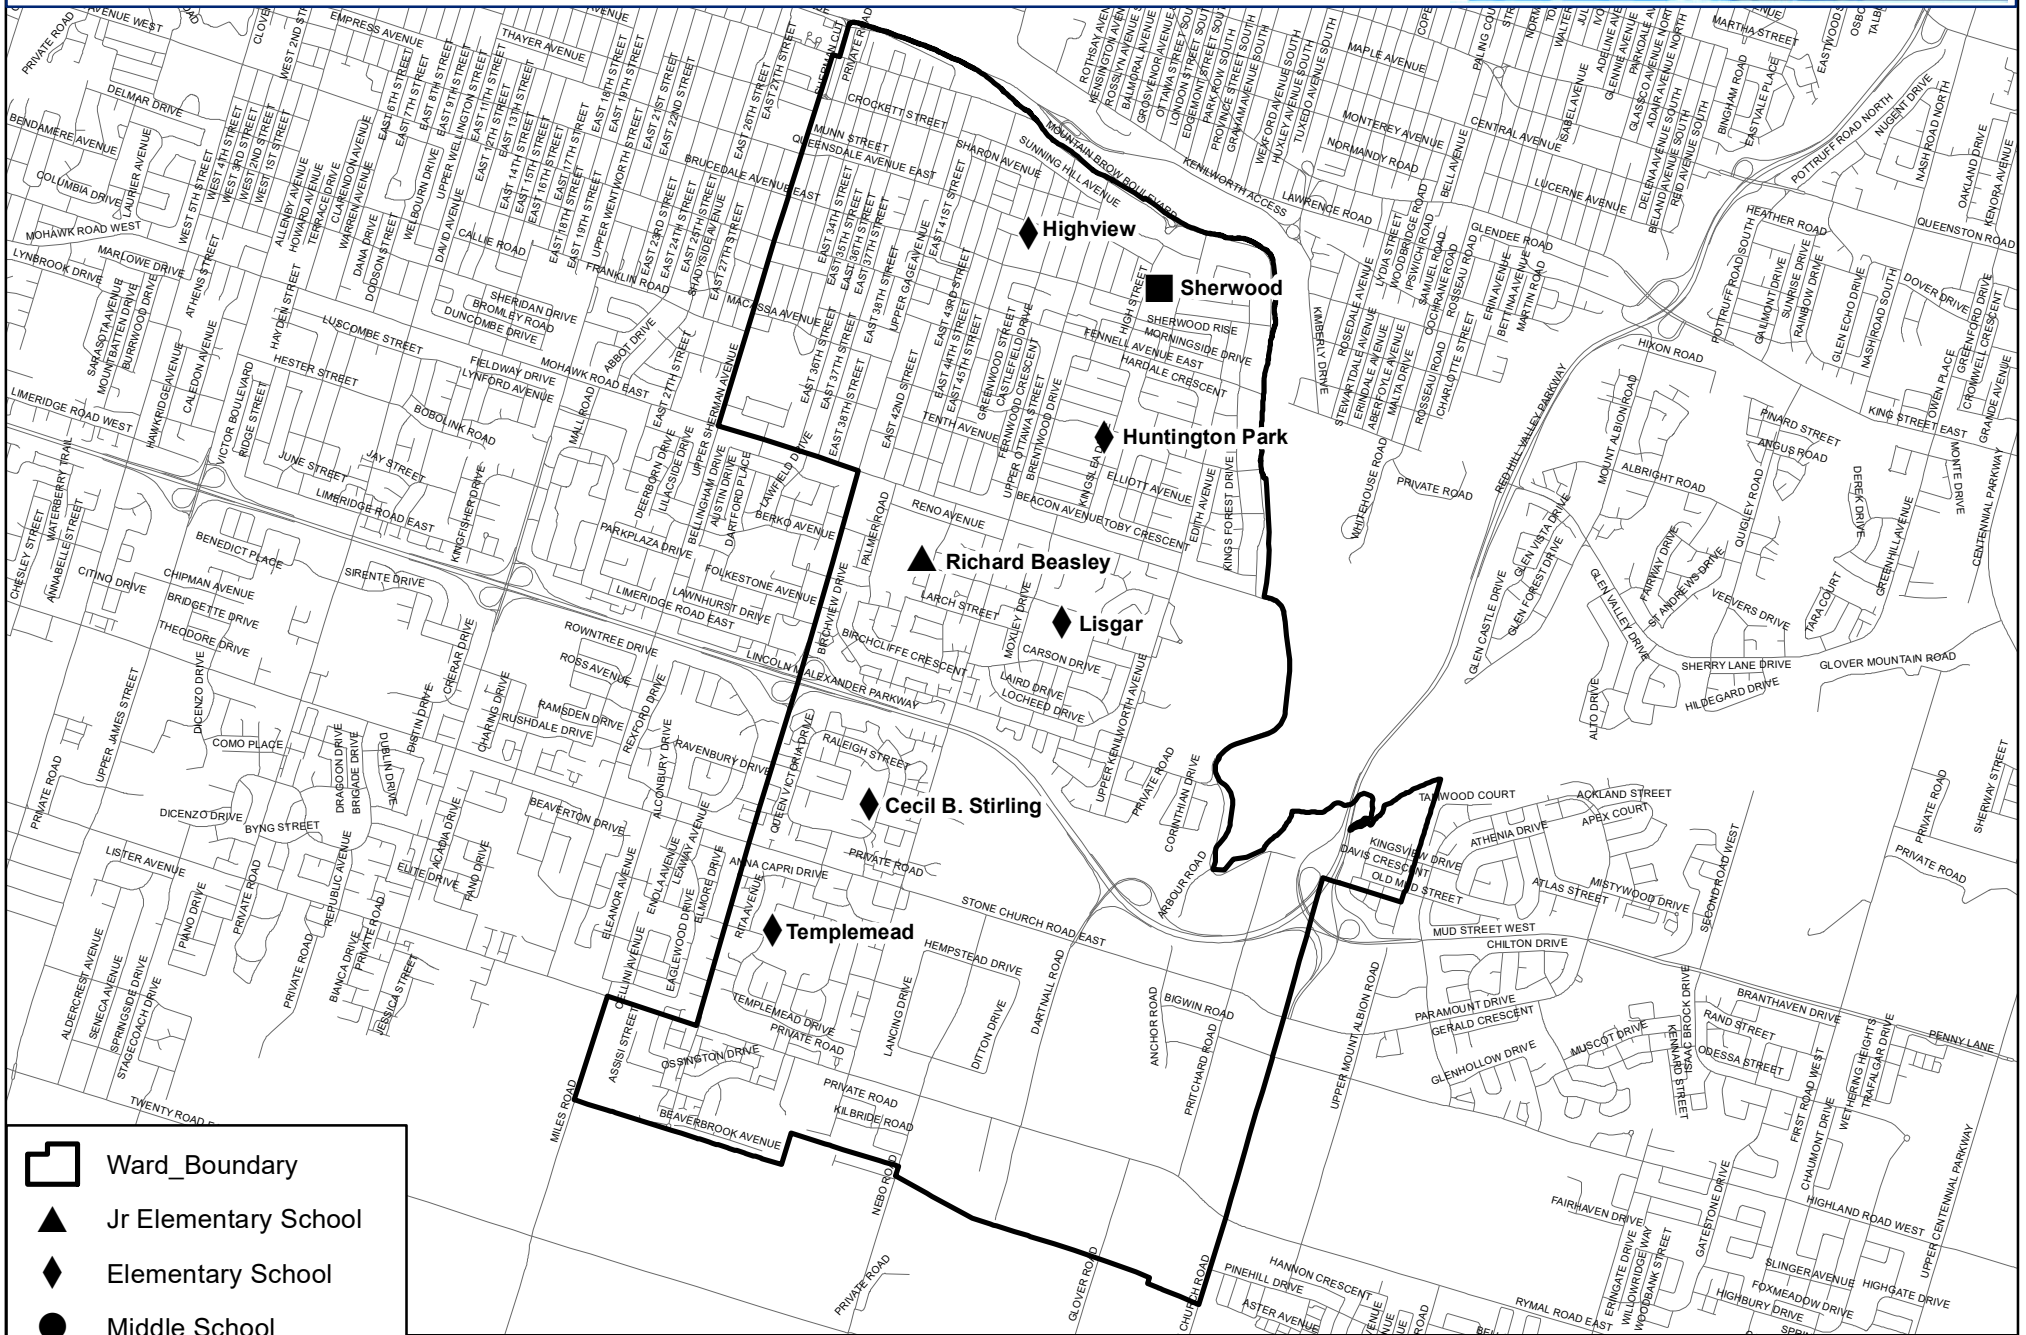

Ward 6 Schools

Trustee: Kathy Archer

-  Ward_Boundary
-  Jr Elementary School
-  Elementary School
-  Middle School
-  Secondary School