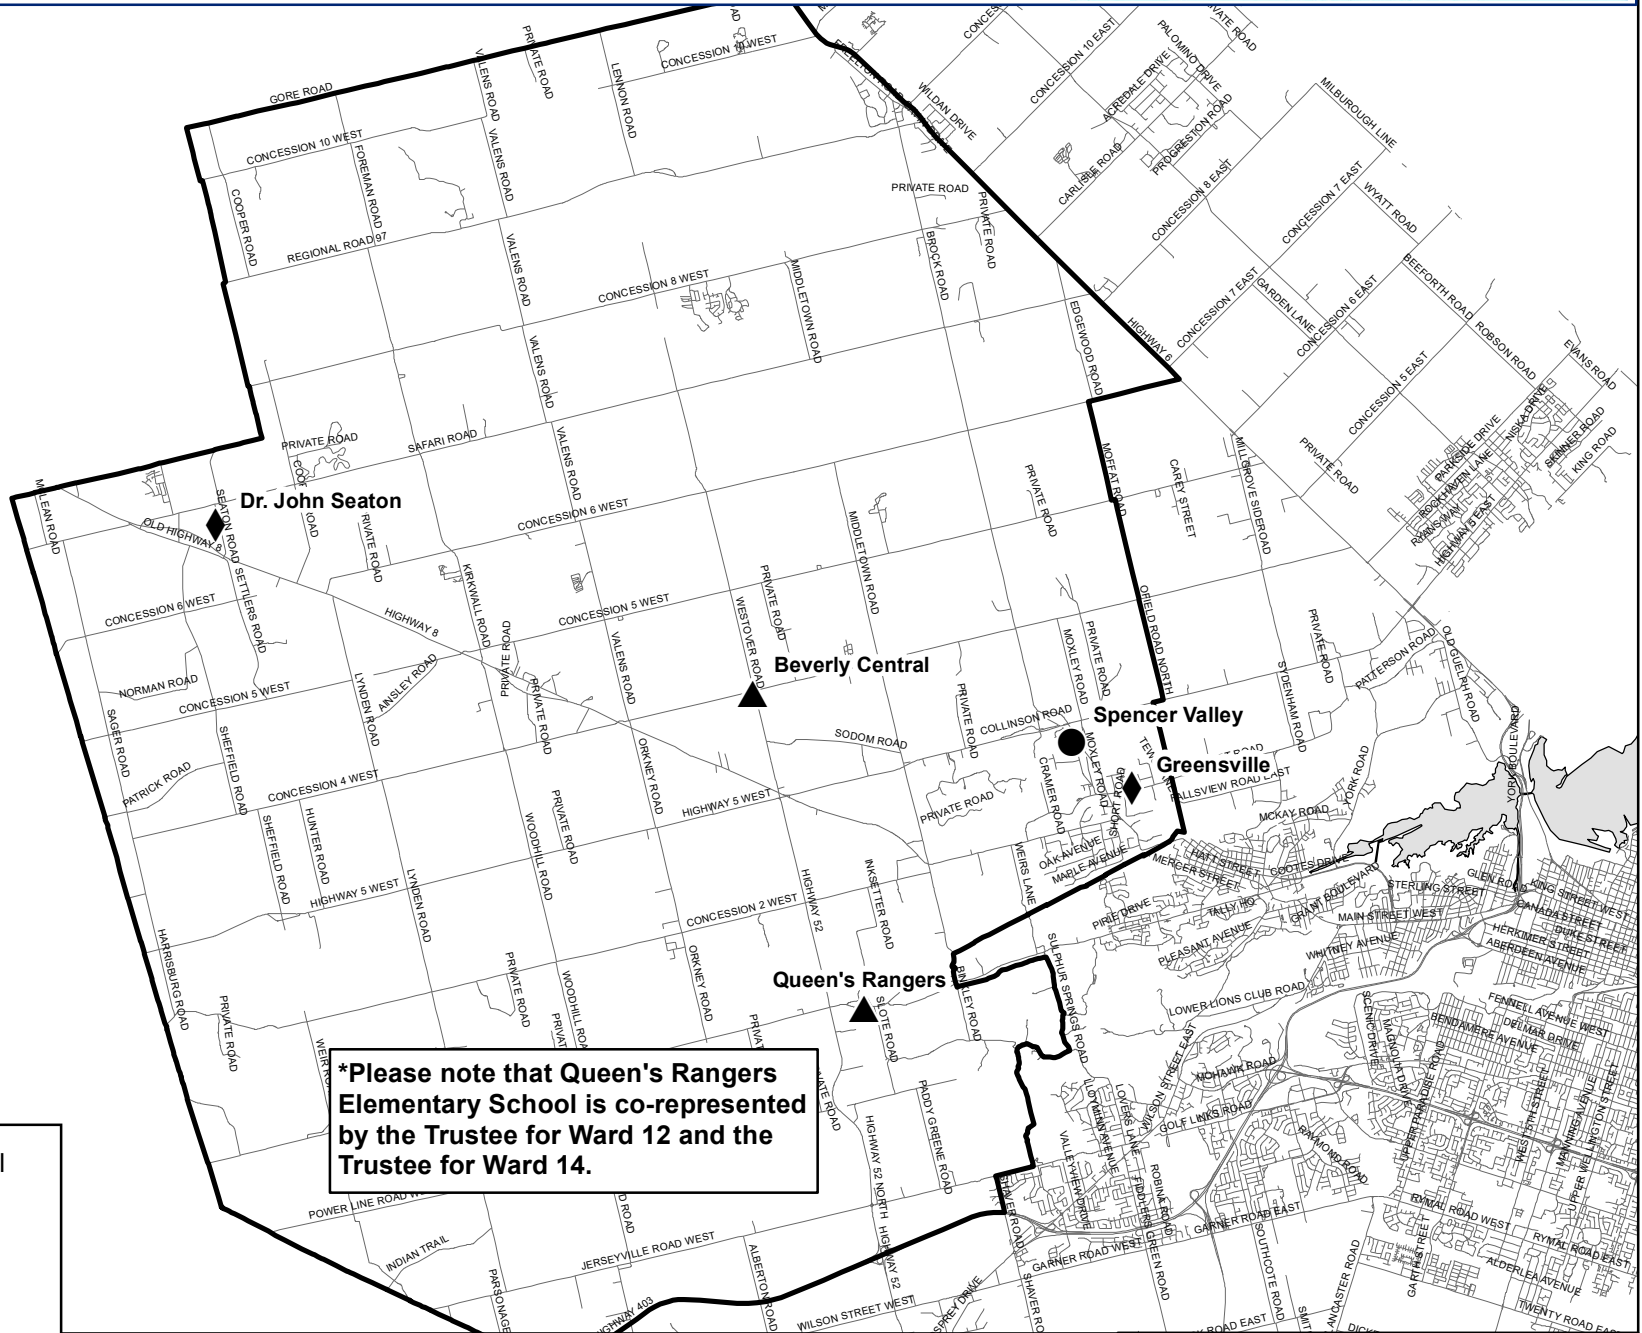

Ward 14 Schools

Trustee: Greg Van Geffen

***Please note that Queen's Rangers Elementary School is co-represented by the Trustee for Ward 12 and the Trustee for Ward 14.**

- ▲ Jr Elementary School
- ◆ Elementary School
- Middle School
- Secondary School
- Ward Boundary