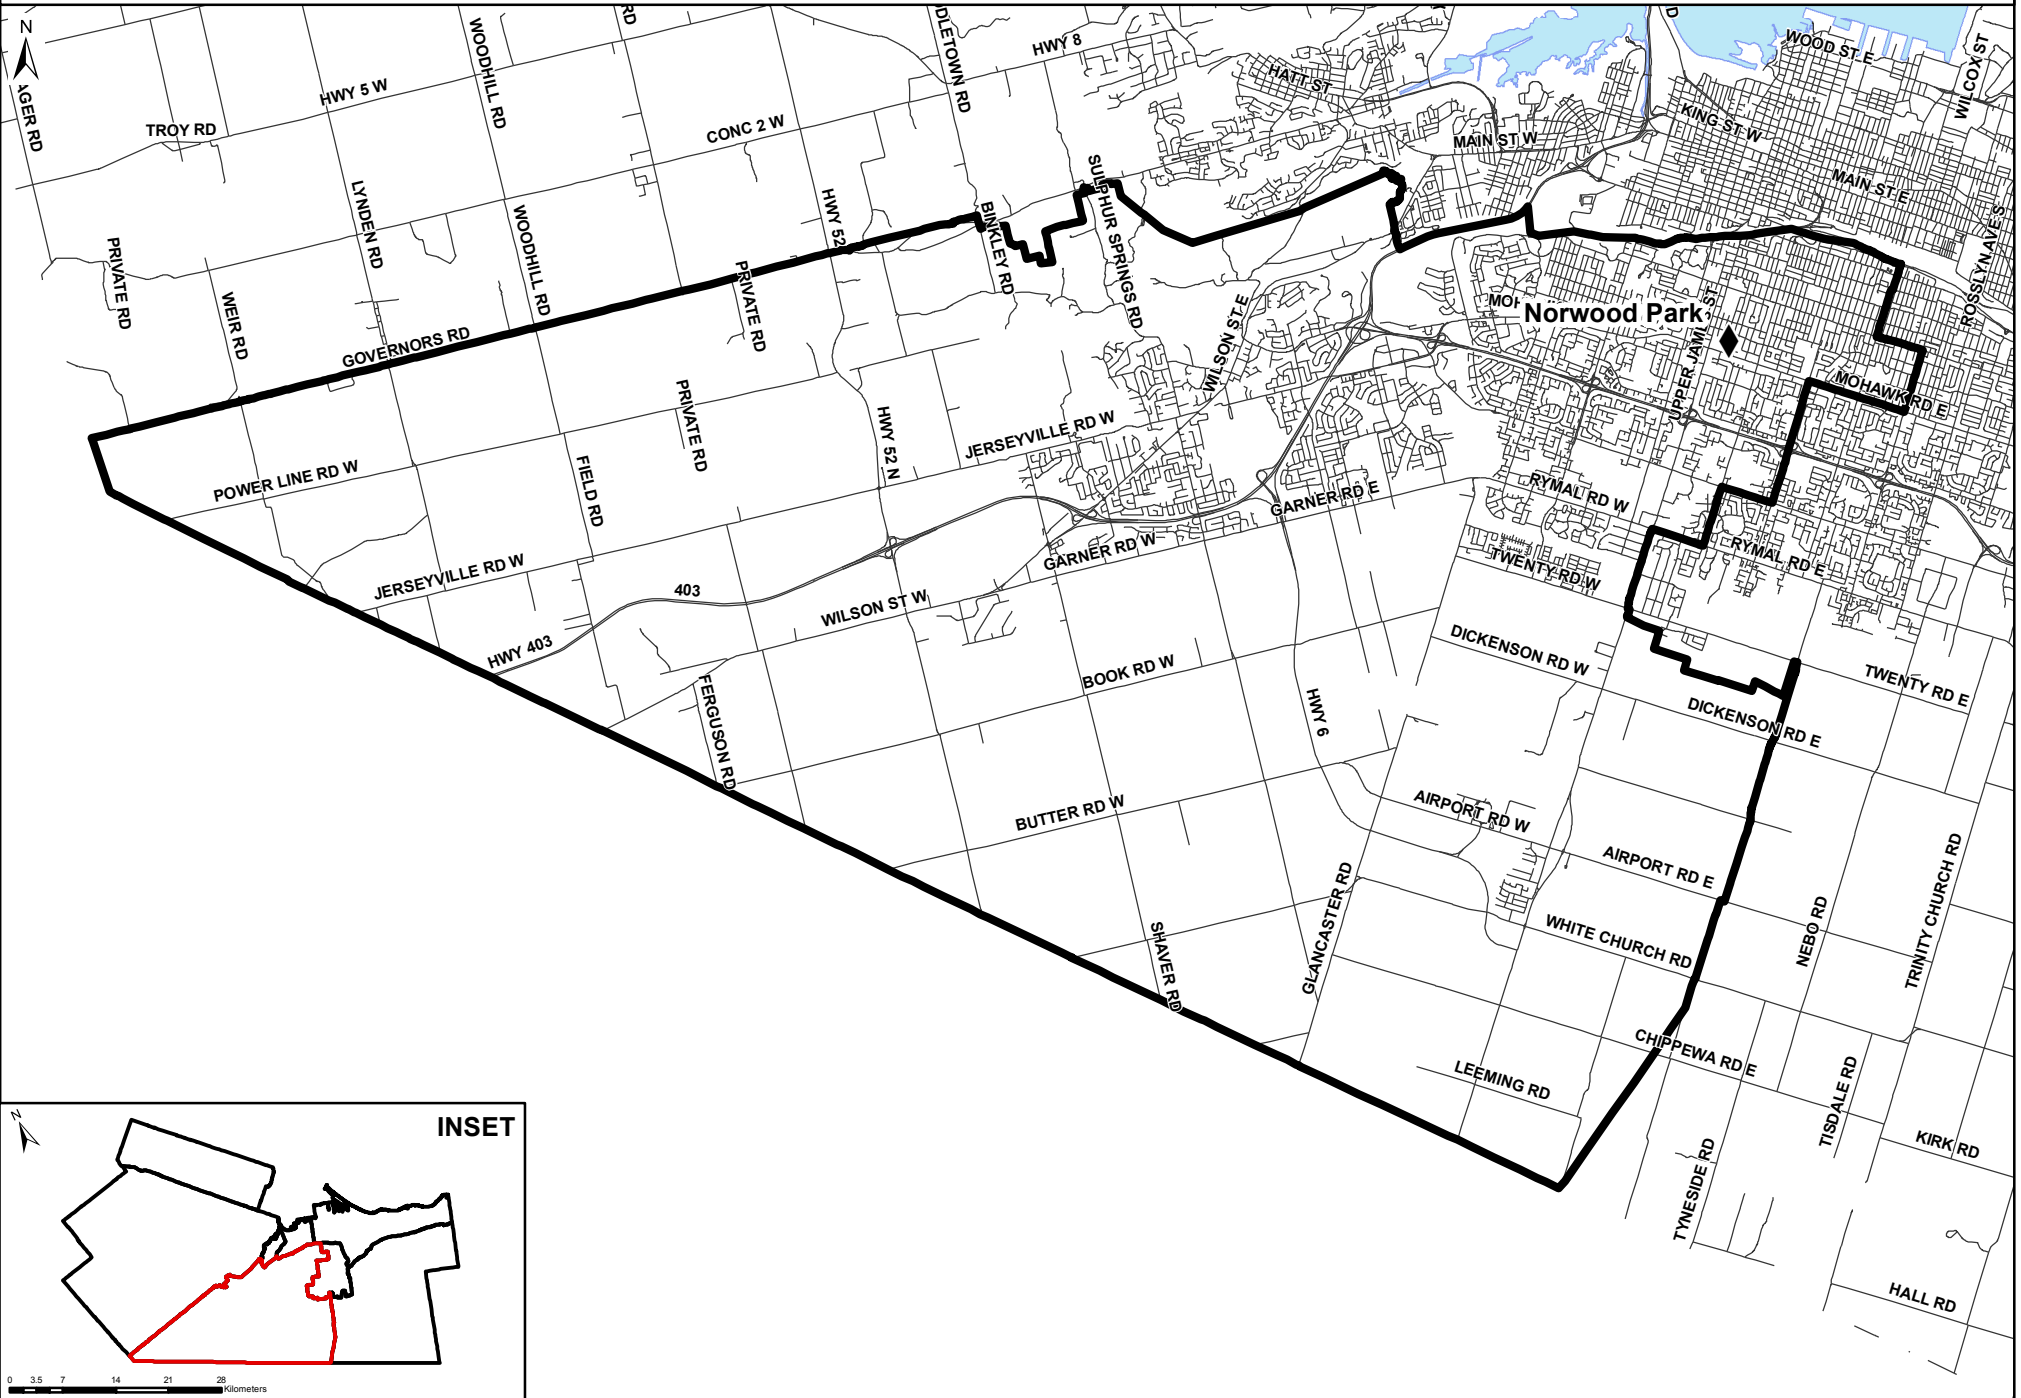

Norwood Park FI Boundary 2014/2015

French Immersion Grades 7 to 8

0 3.5 7 14 21 28 Kilometers