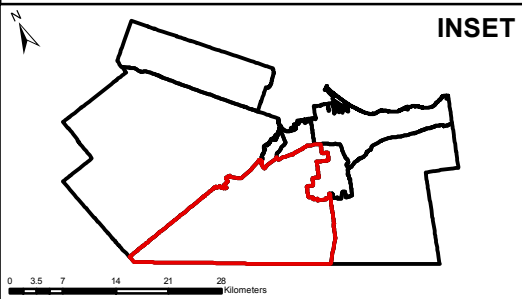

Norwood Park FI Boundary 2014/2015

French Immersion Grades 7 to 8

0 3.5 7 14 21 28 Kilometers